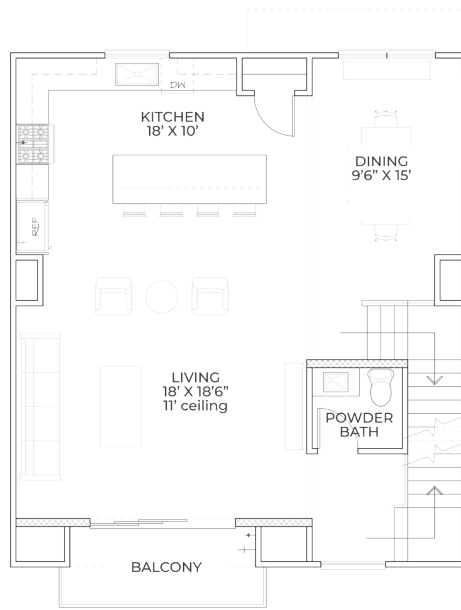

CITY HOMES
CHOICE

PARK AT NORTHWOOD

THE TRAVIS | 2,120 SQ.FT.

FIRST FLOOR

SECOND FLOOR

THIRD FLOOR

CHOICE IS THE ULTIMATE LUXURY