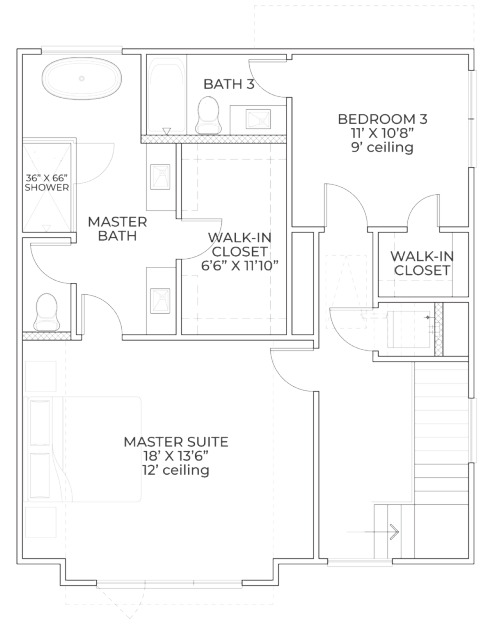

CITY HOMES
CHOICE

PARK AT NORTHWOOD

THE TRAVIS | 2,120 SQ.FT.

FIRST FLOOR

SECOND FLOOR

THIRD FLOOR

CHOICE IS THE ULTIMATE LUXURY