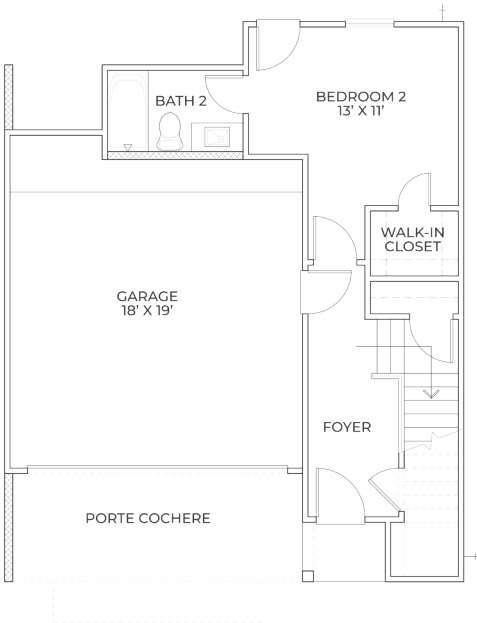

CITY HOMES
CHOICE

PARK AT NORTHWOOD

THE TRAVIS | 2,120 SQ.FT.

FIRST FLOOR

SECOND FLOOR

THIRD FLOOR

CHOICE IS THE ULTIMATE LUXURY