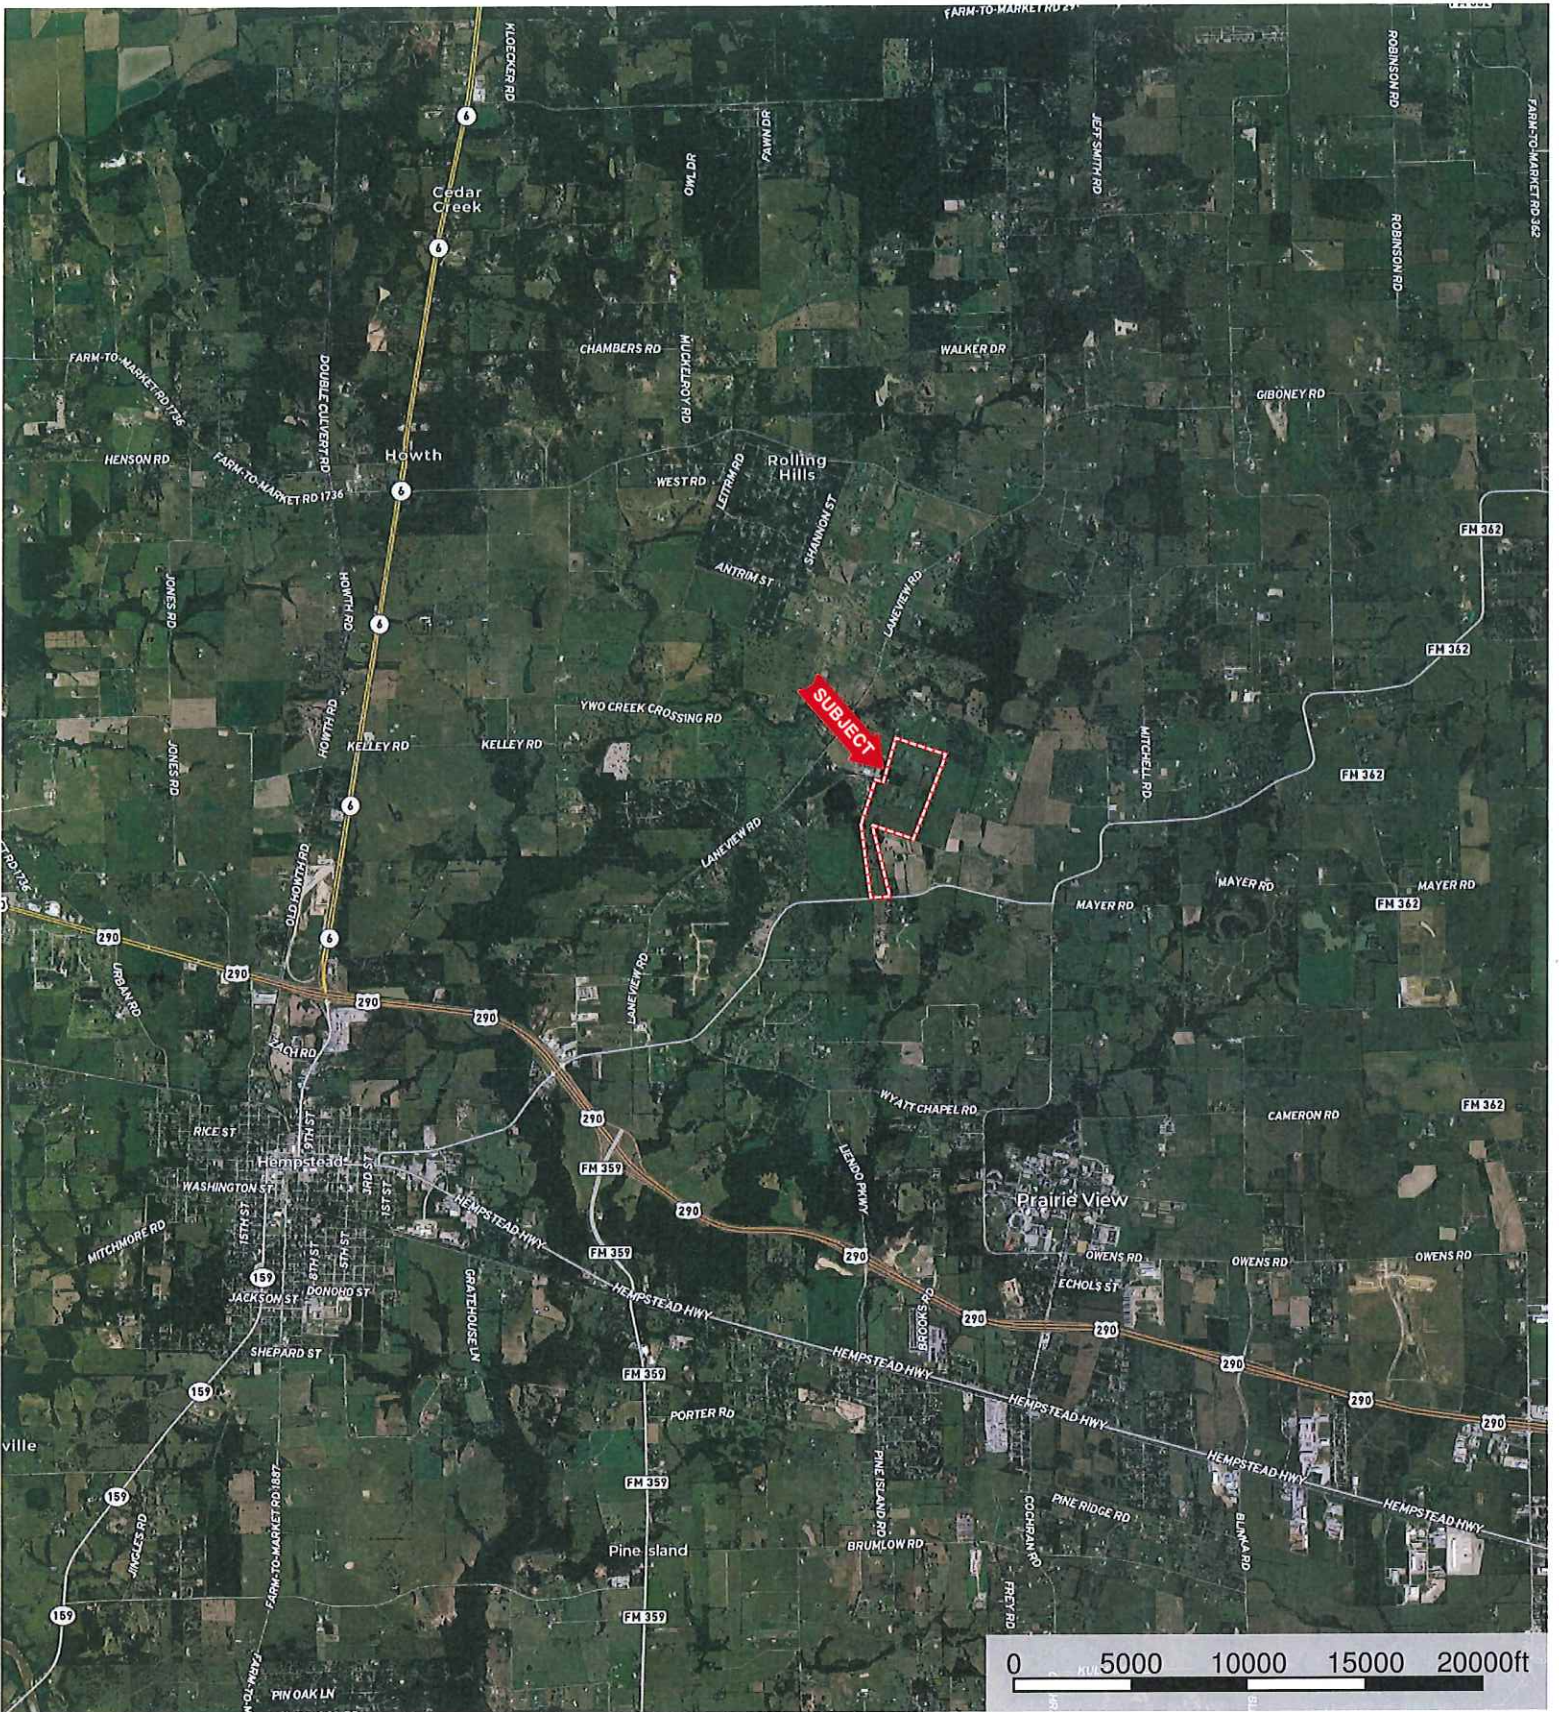

38316 FM 1488
Waller County, Texas, AC +/-

 Boundary

38316 FM 1488

Waller County, Texas, AC +/-

 Boundary

- Boundary
- 100 Year Floodplain
- 500 Year Floodplain
- Floodway
- Special
- Unmapped/Not Included