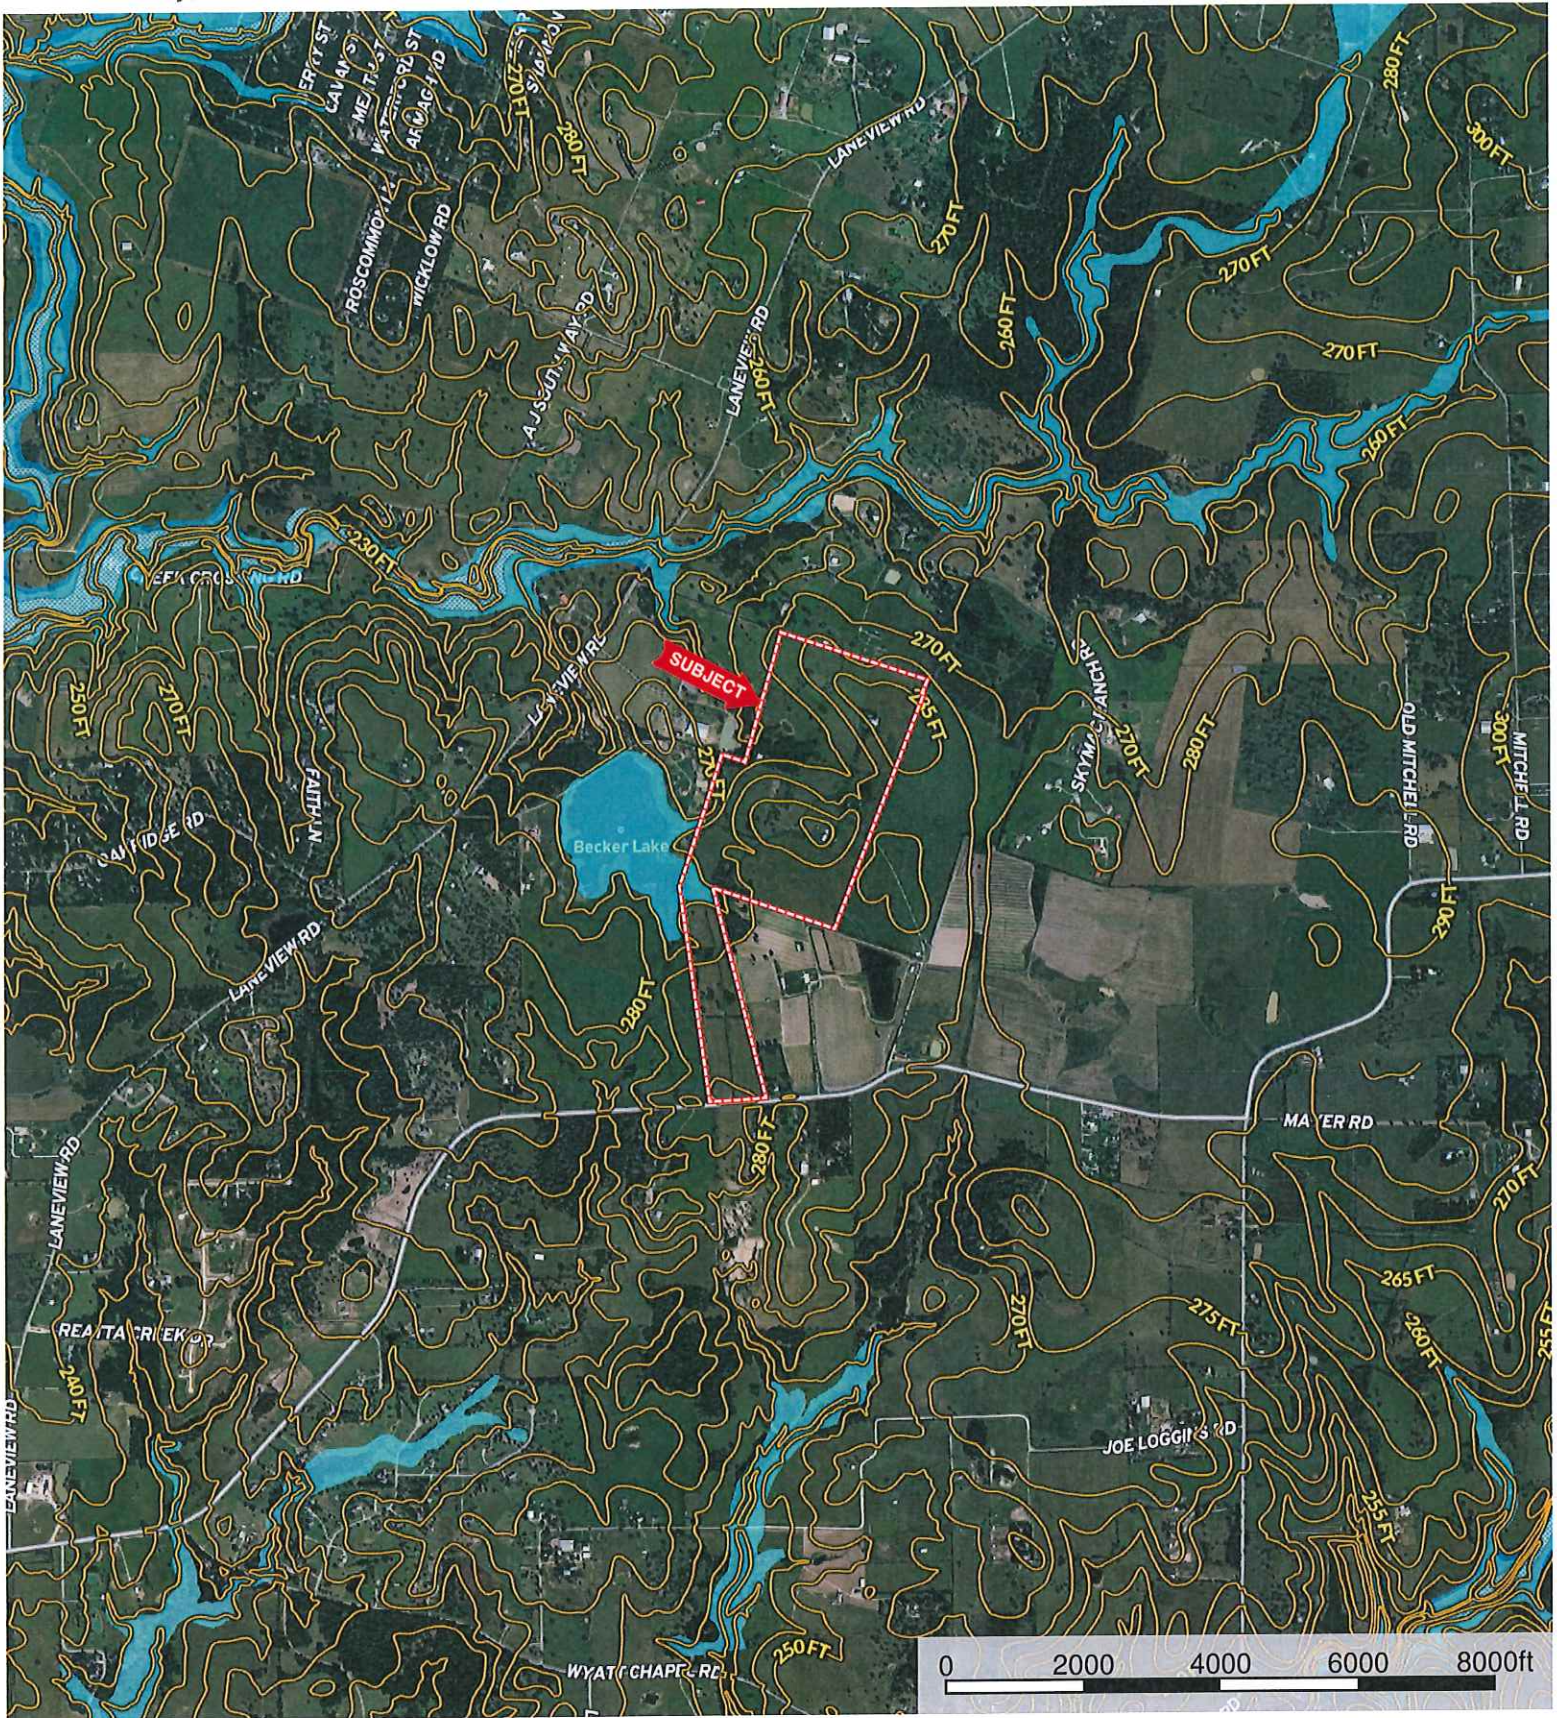

38316 FM 1488
Waller County, Texas, AC +/-

 Boundary

38316 FM 1488

Waller County, Texas, AC +/-

 Boundary

- Boundary
- 100 Year Floodplain
- 500 Year Floodplain
- Floodway
- Special
- Unmapped/Not Included