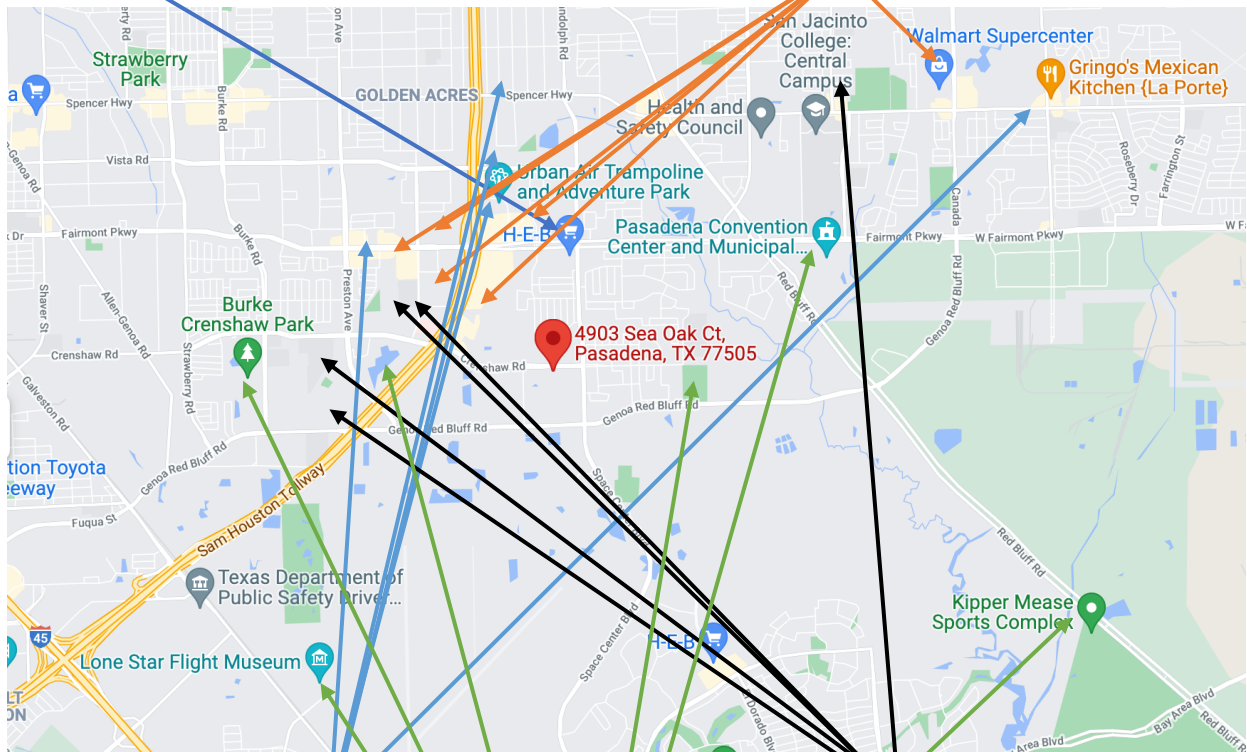

4903 Sea Oak Ct, Pasadena

Area Information

(map/locations not to scale – doublecheck for exact locations)

Convenient Shopping Nearby:

Walmart – Target – Kohls – Academy
Best Buy – Michaels – Hobby Lobby
Home Depot – Lowes and so many more!

Groceries

Restaurants and Dining

Gringos – Saltgrass Steak House
Cheddars – Outback Steak House
Texas Roadhouse – Raising Canes
and many others

Schools

Turner Elementary – 6 minutes
Bondy Intermediate – 4 minutes
Lomax Middle – 6 minutes
Pasadena Memorial HS – 5 minutes
San Jacinto College Central – 9 minutes

Parks – Recreation - Activities

Holly Bay Court Park
Pasadena Convention Center
Burke Crenshaw Park
Lone Star Flight Museum
Kipper Mease Sports Complex
Planned 30 Acre Preston Crenshaw Park
(with trails and fishing pier)
And more