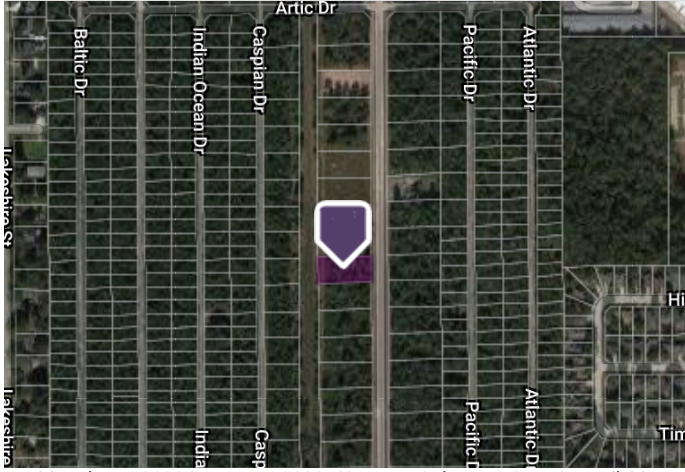

Dana Sharp
 sharpellsit@yahoo.com
 Ph: 713-545-6893
 JLA Realty

Tax Property 360 Property View

Continental Parkway, Humble, TX 77346 Harris County 📍 Active 01/17/2022

Parcel Map

Map data ©2022 Imagery ©2022, Houston-Galveston Area Council, Maxar Technologies, Texas General Land Office, U.S. Geological Survey, USDA Farm Service Agency

Google

100 m

RMap data ©2022