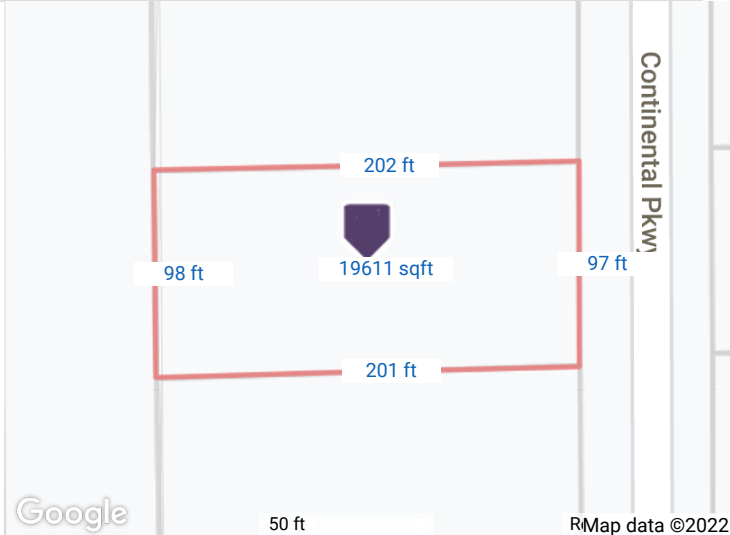

Dana Sharp
 sharpellsit@yahoo.com
 Ph: 713-545-6893
 JLA Realty

Tax Property 360 Property View

Continental Parkway, Humble, TX 77346 Harris County 📍 Active 01/17/2022

Parcel Map

Map data ©2022 Imagery ©2022, Houston-Galveston Area Council, Maxar Technologies, Texas General Land Office, U.S. Geological Survey, USDA Farm Service Agency

Google

100 m

RMap data ©2022