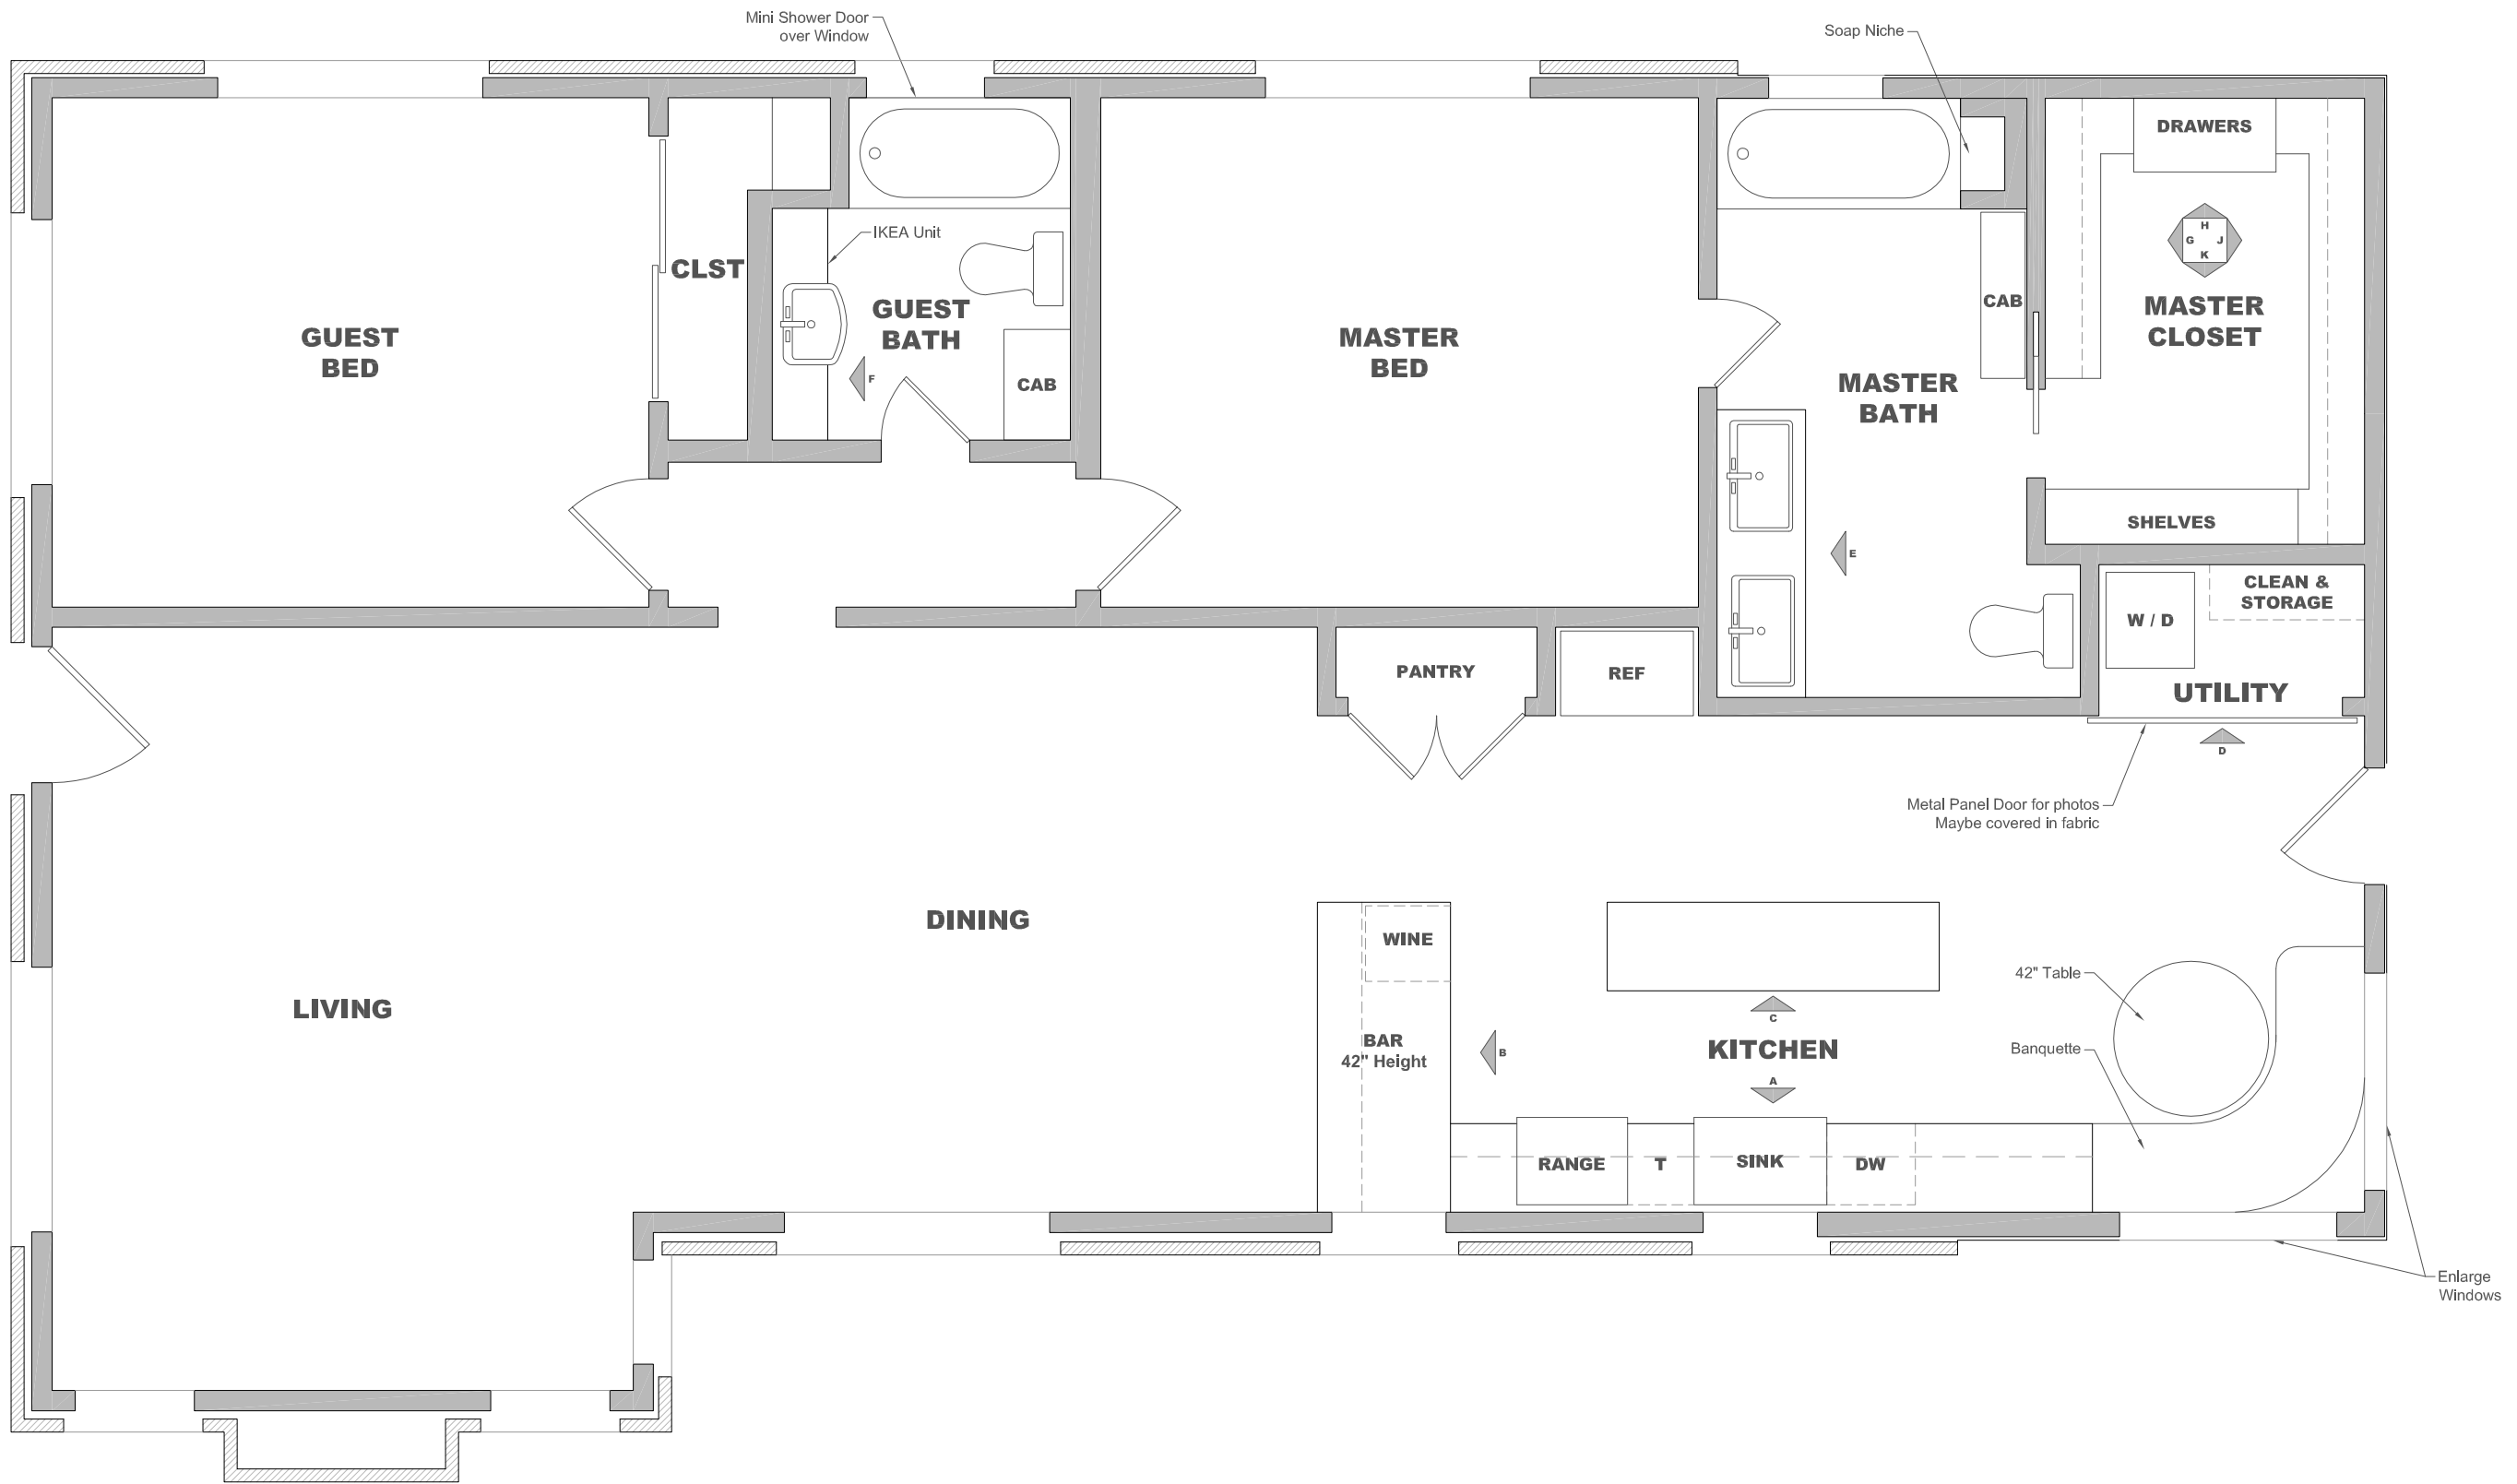

**SATTERFIELD & PONTIKES
CONSTRUCTION, INC.**

Pontikes Residence
766 E 16th Street
Houston, TX 77008

SHEET TITLE
**ARCHITECTURAL
REMODEL PLAN**

SCALE
1/4" = 1'-0"
PROJ # DRAWN BY DATE
CY 08/21/2018
SHEET #

A01

REMODEL PLAN

SCALE: 1/4" = 1'-0"