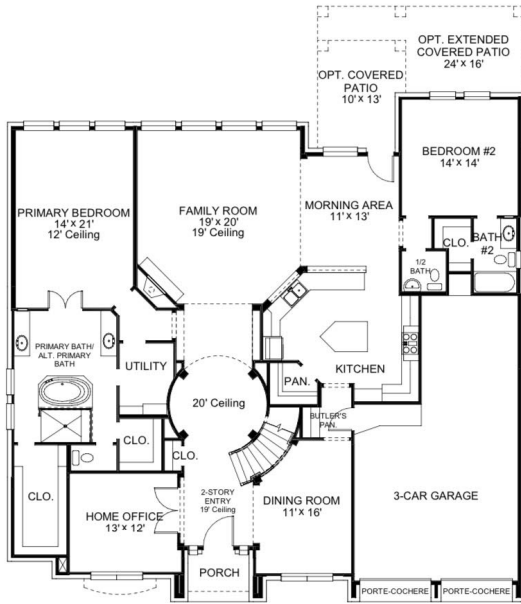

11:23

Messages

assets.perryhomes.com

1 of 3
PERRY
HOMES

DESIGN 4190W

This home contains approximately 4,190 square feet.*

PerryHomes.com

Page 1 of 3