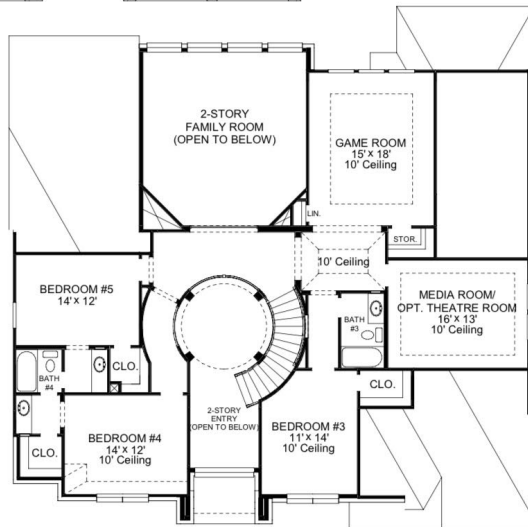

11:23

Messages

assets.perryhomes.com

1 of 3
PERRY
HOMES

DESIGN 4190W

This home contains approximately 4,190 square feet.*

PerryHomes.com

Page 1 of 3