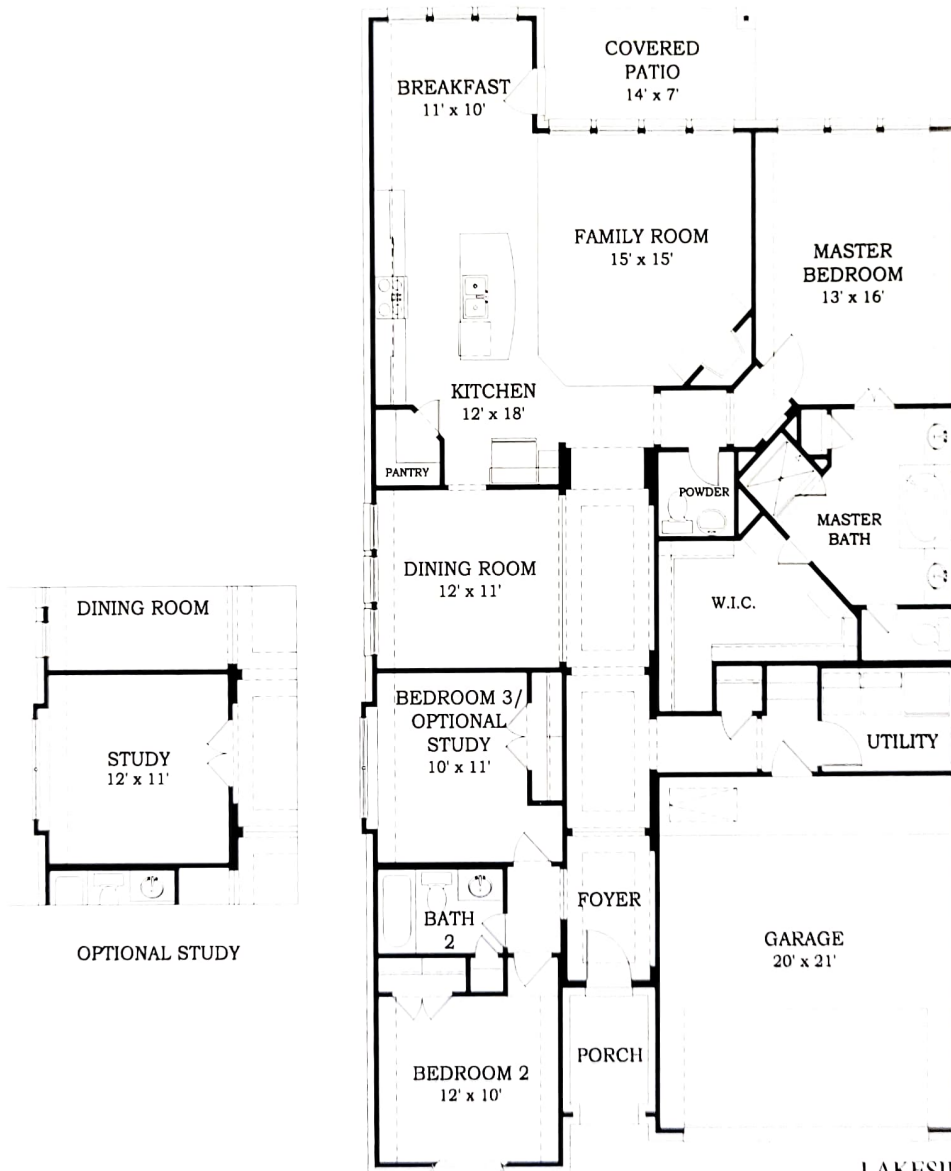

Belton

3 Bedrooms | 2.5 Baths

2,054 Sq. Ft. Total

LAKESIDE COLLECTION
PLAN #4313

LENNAR.COM

Quality homes since 1954

Plans and elevations are artist's renderings and may contain options, which are not standard on all models. Lennar reserves the right to make changes to these floor plans, specifications, dimensions and elevations without prior notice. Stated dimensions and square footage are approximate and should not be used as representation of the home's precise or actual size. Any statement, verbal or written, regarding "under air" or "finished area" or any other description or modifier of the square footage size of any home is a shorthand description of the manner in which the square footage was estimated and should not be construed to indicate certainty. Copyright © 2014 Lennar Corporation. Lennar and the Lennar logo are registered service marks of Lennar Corporation and/or its subsidiaries. 4/14