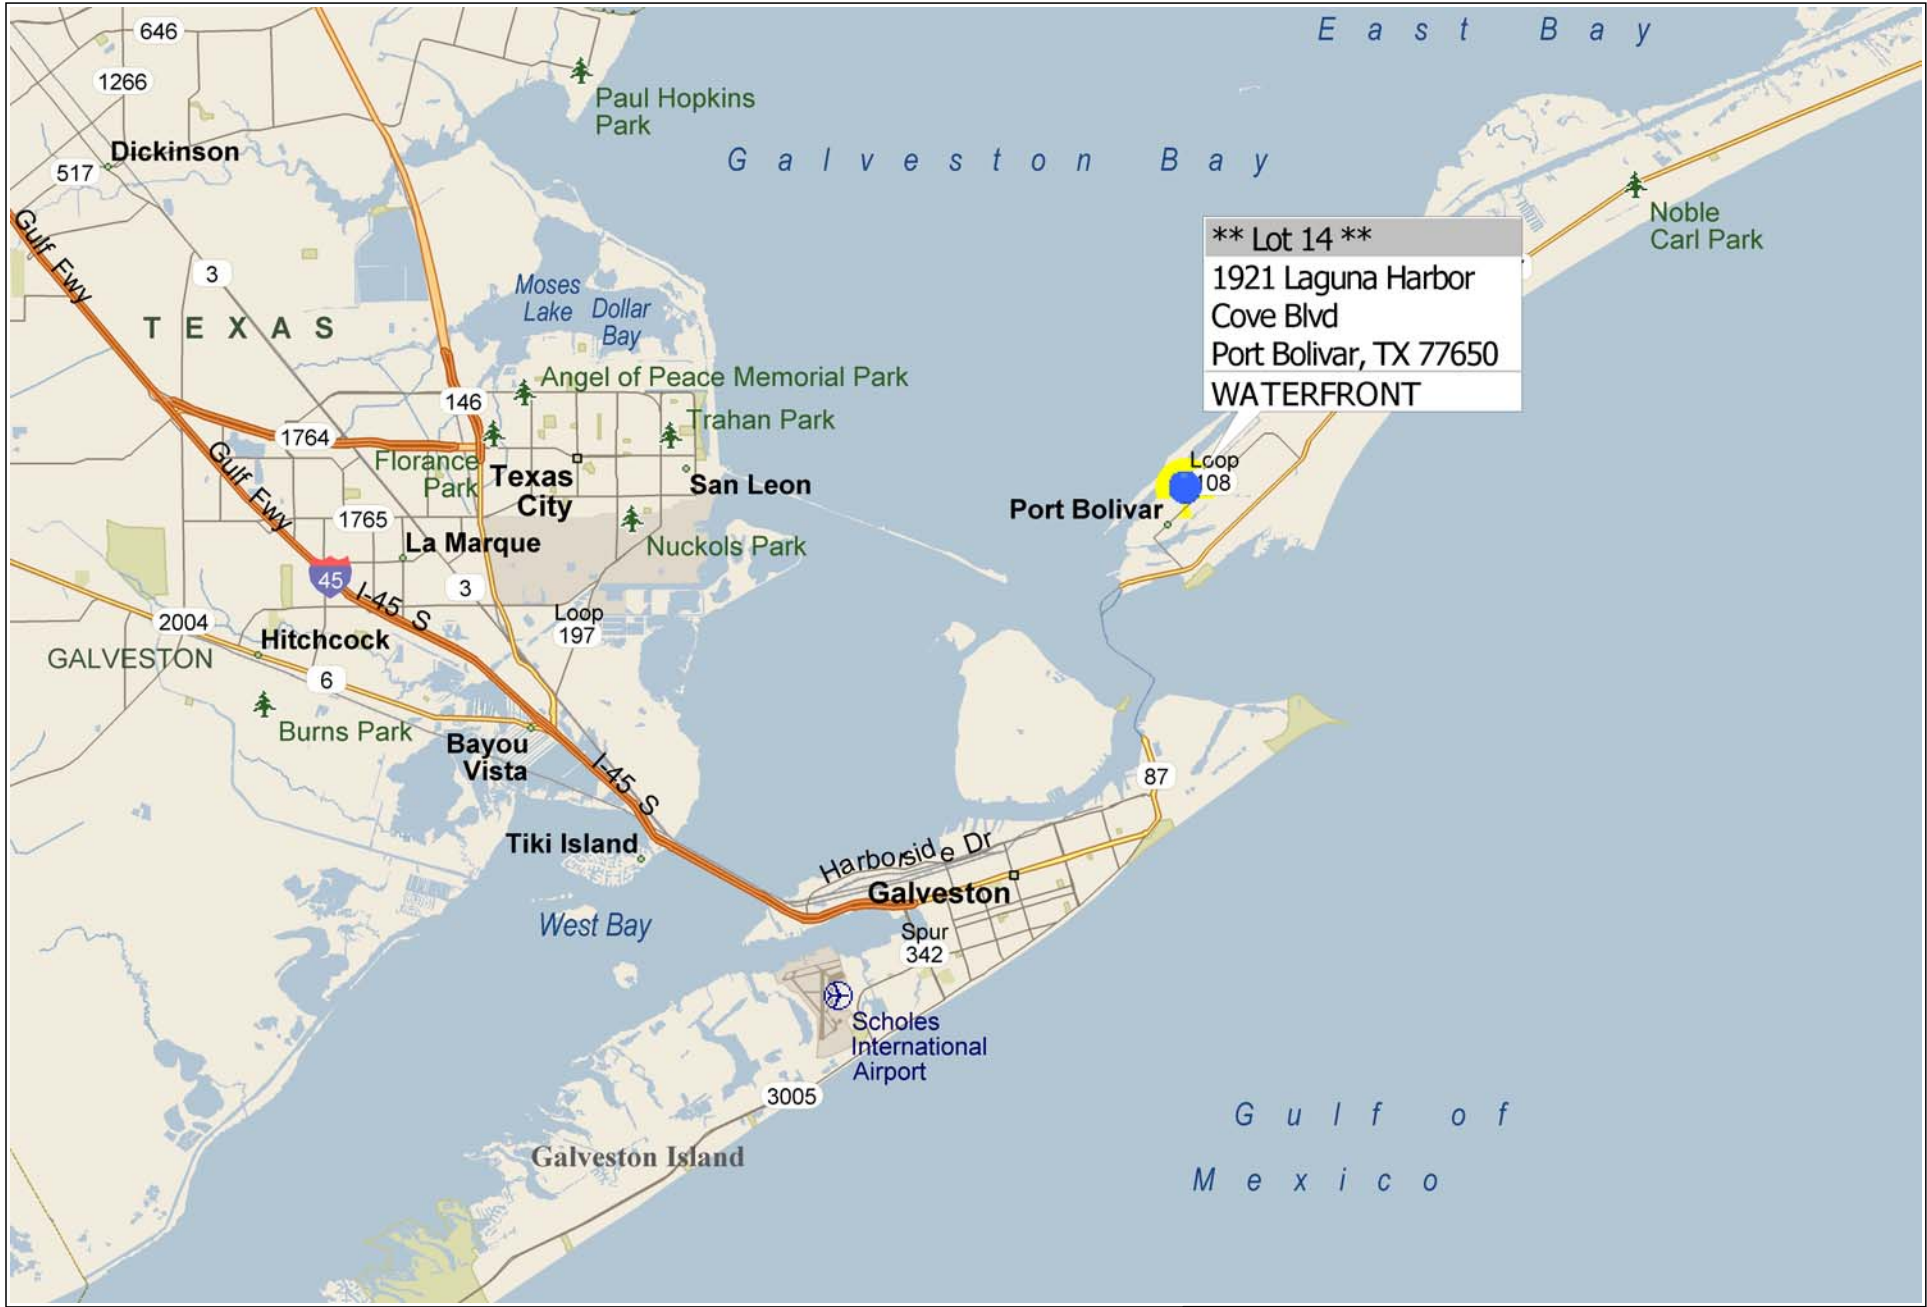

1921 Laguna Harbor Cove Blvd ~ Port Bolivar [GALVESTON County TX]

**** Lot 14 ****
1921 Laguna Harbor
Cove Blvd
Port Bolivar, TX 77650
WATERFRONT

Gulf Intracoastal Waterway

Laguna Harbor

14TH ST

15TH ST

PICKNEY AVE

17TH ST

NELSON AVE

19TH ST

BROADWAY AVE

21ST ST

MADISON AVE

22ND ST

23RD ST

PICKNEY ST

Laguna Harbor

NELSON AVE

21ST ST

NELSON AVE

MADISON AVE

17TH ST

NELSON AVE