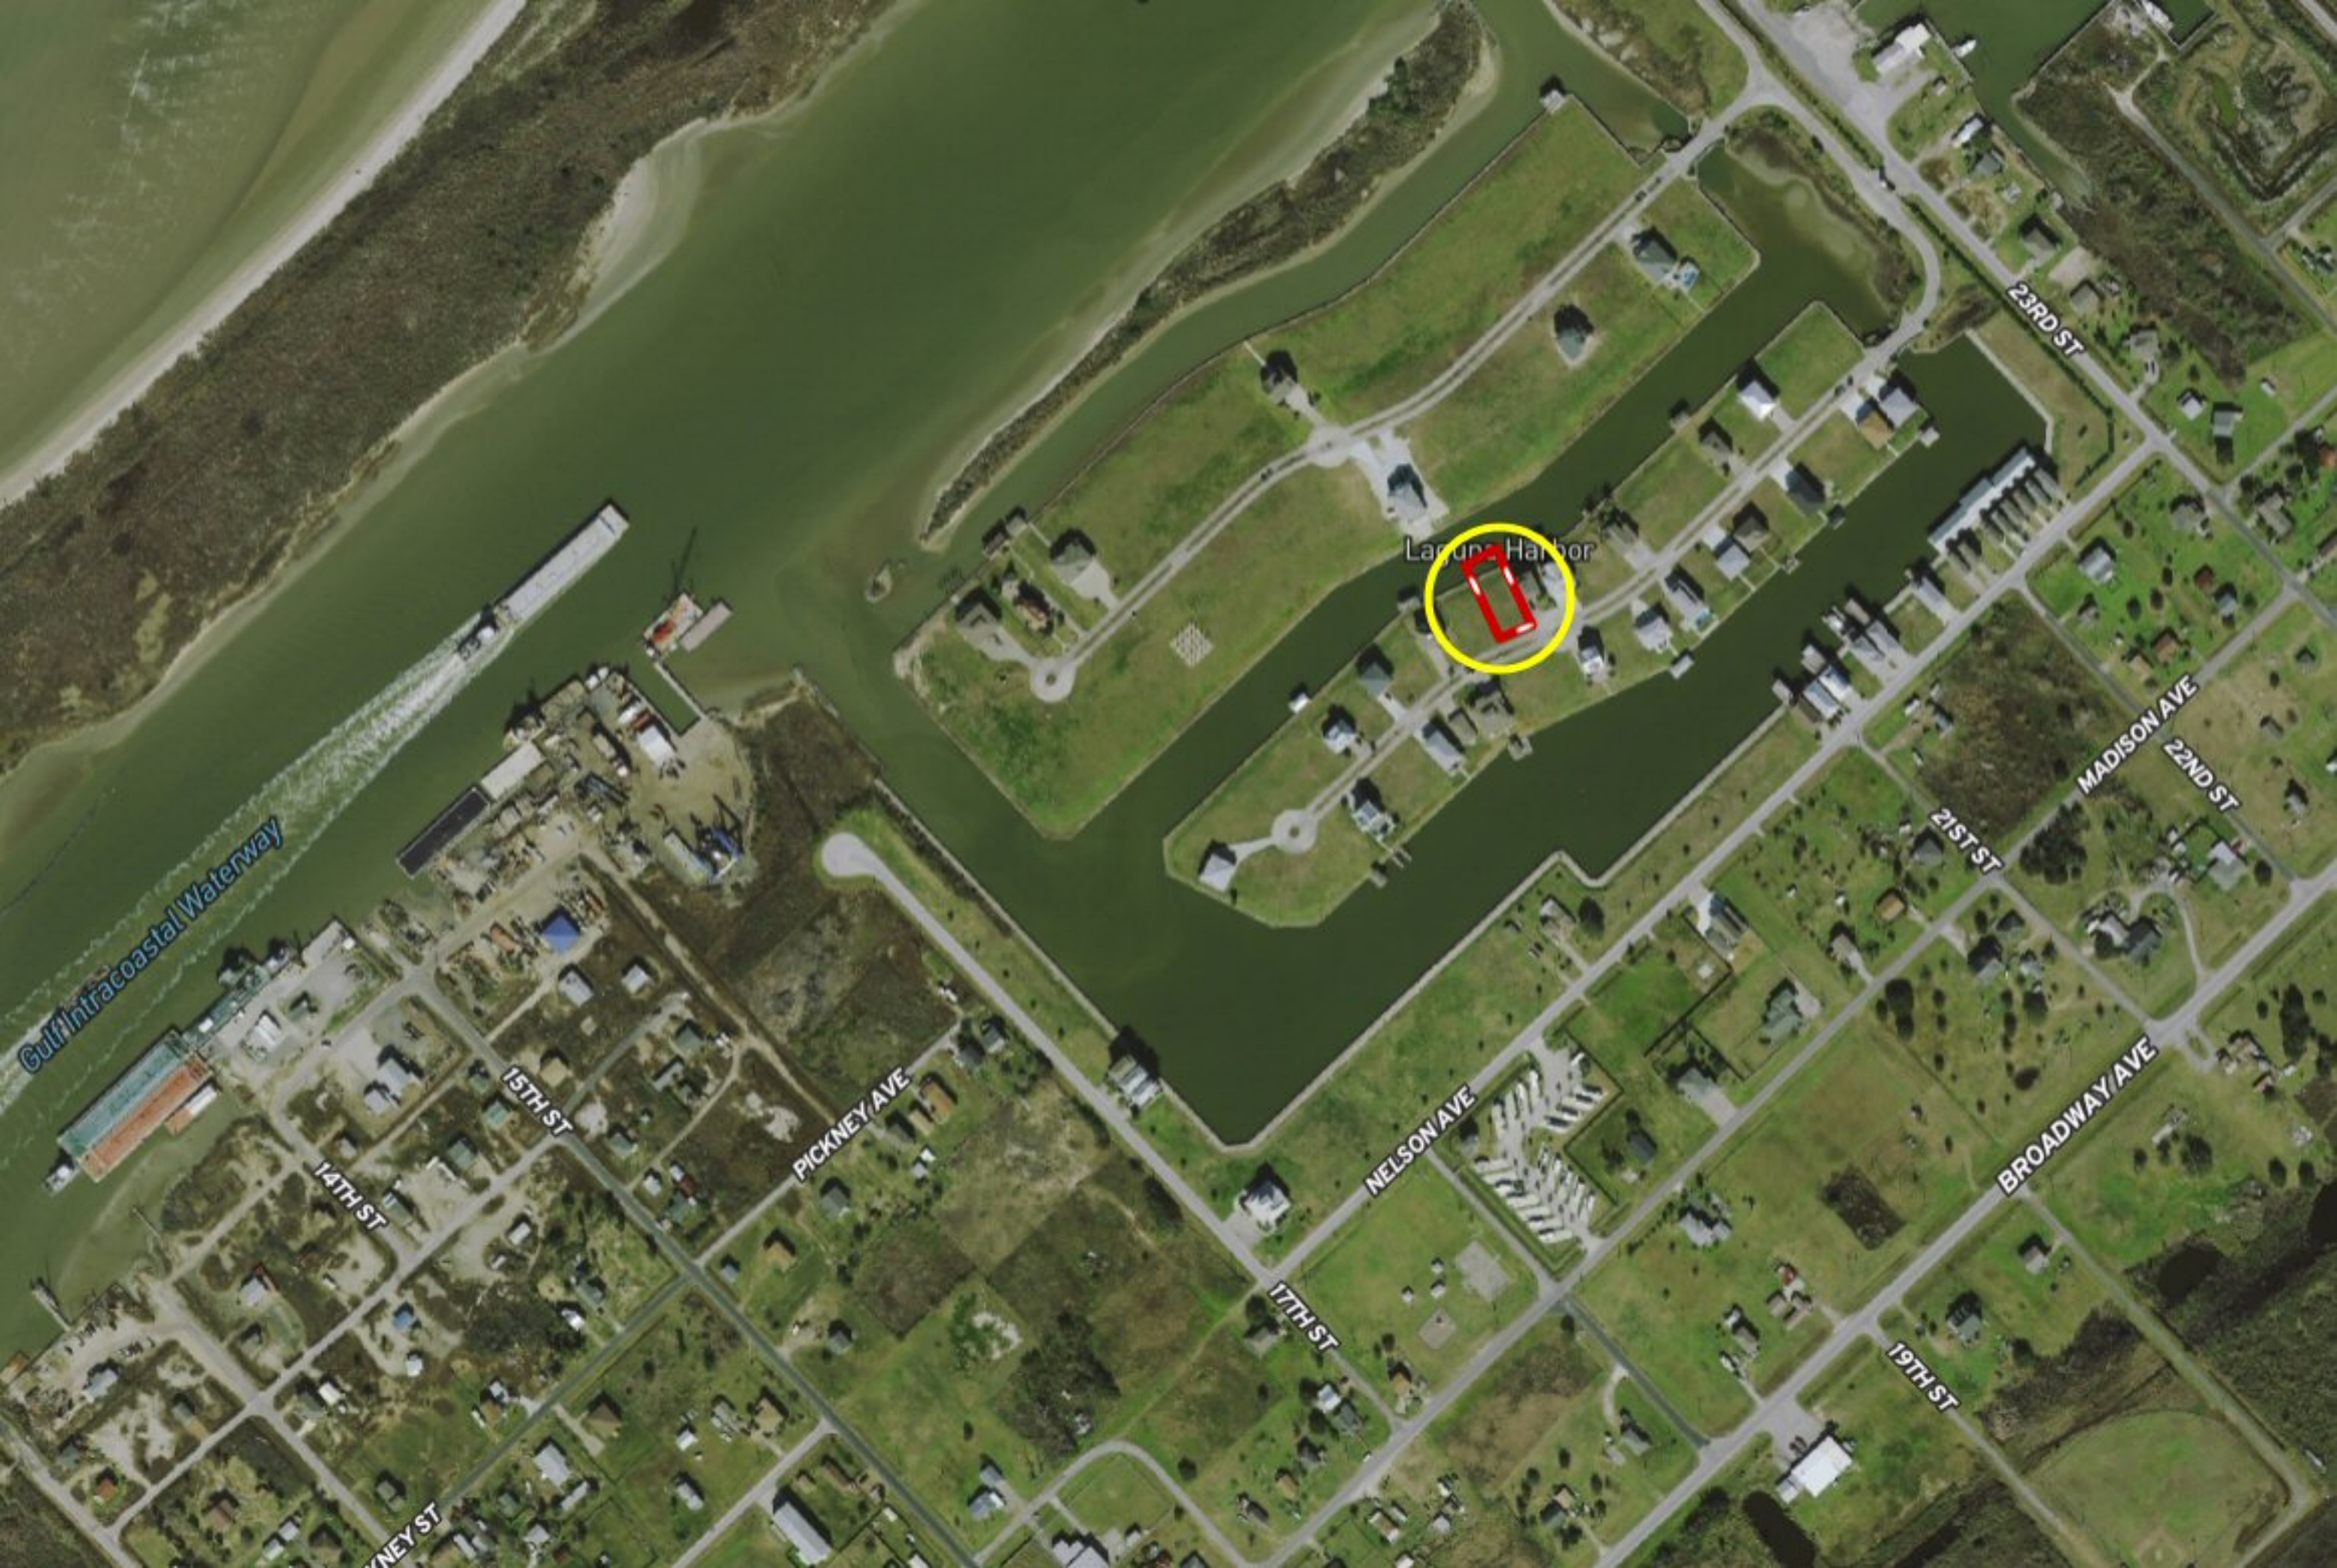

1921 Laguna Harbor Cove Blvd ~ Port Bolivar [GALVESTON County TX]

**** Lot 14 ****
1921 Laguna Harbor
Cove Blvd
Port Bolivar, TX 77650
WATERFRONT

Gulf Intracoastal Waterway

Laguna Harbor

14TH ST

15TH ST

PICKNEY AVE

17TH ST

NELSON AVE

19TH ST

BROADWAY AVE

21ST ST

MADISON AVE

22ND ST

23RD ST

PICKNEY ST

Laguna Harbor

NELSON AVE

21ST ST

NELSON AVE

MADISON AVE

17TH ST

NELSON AVE