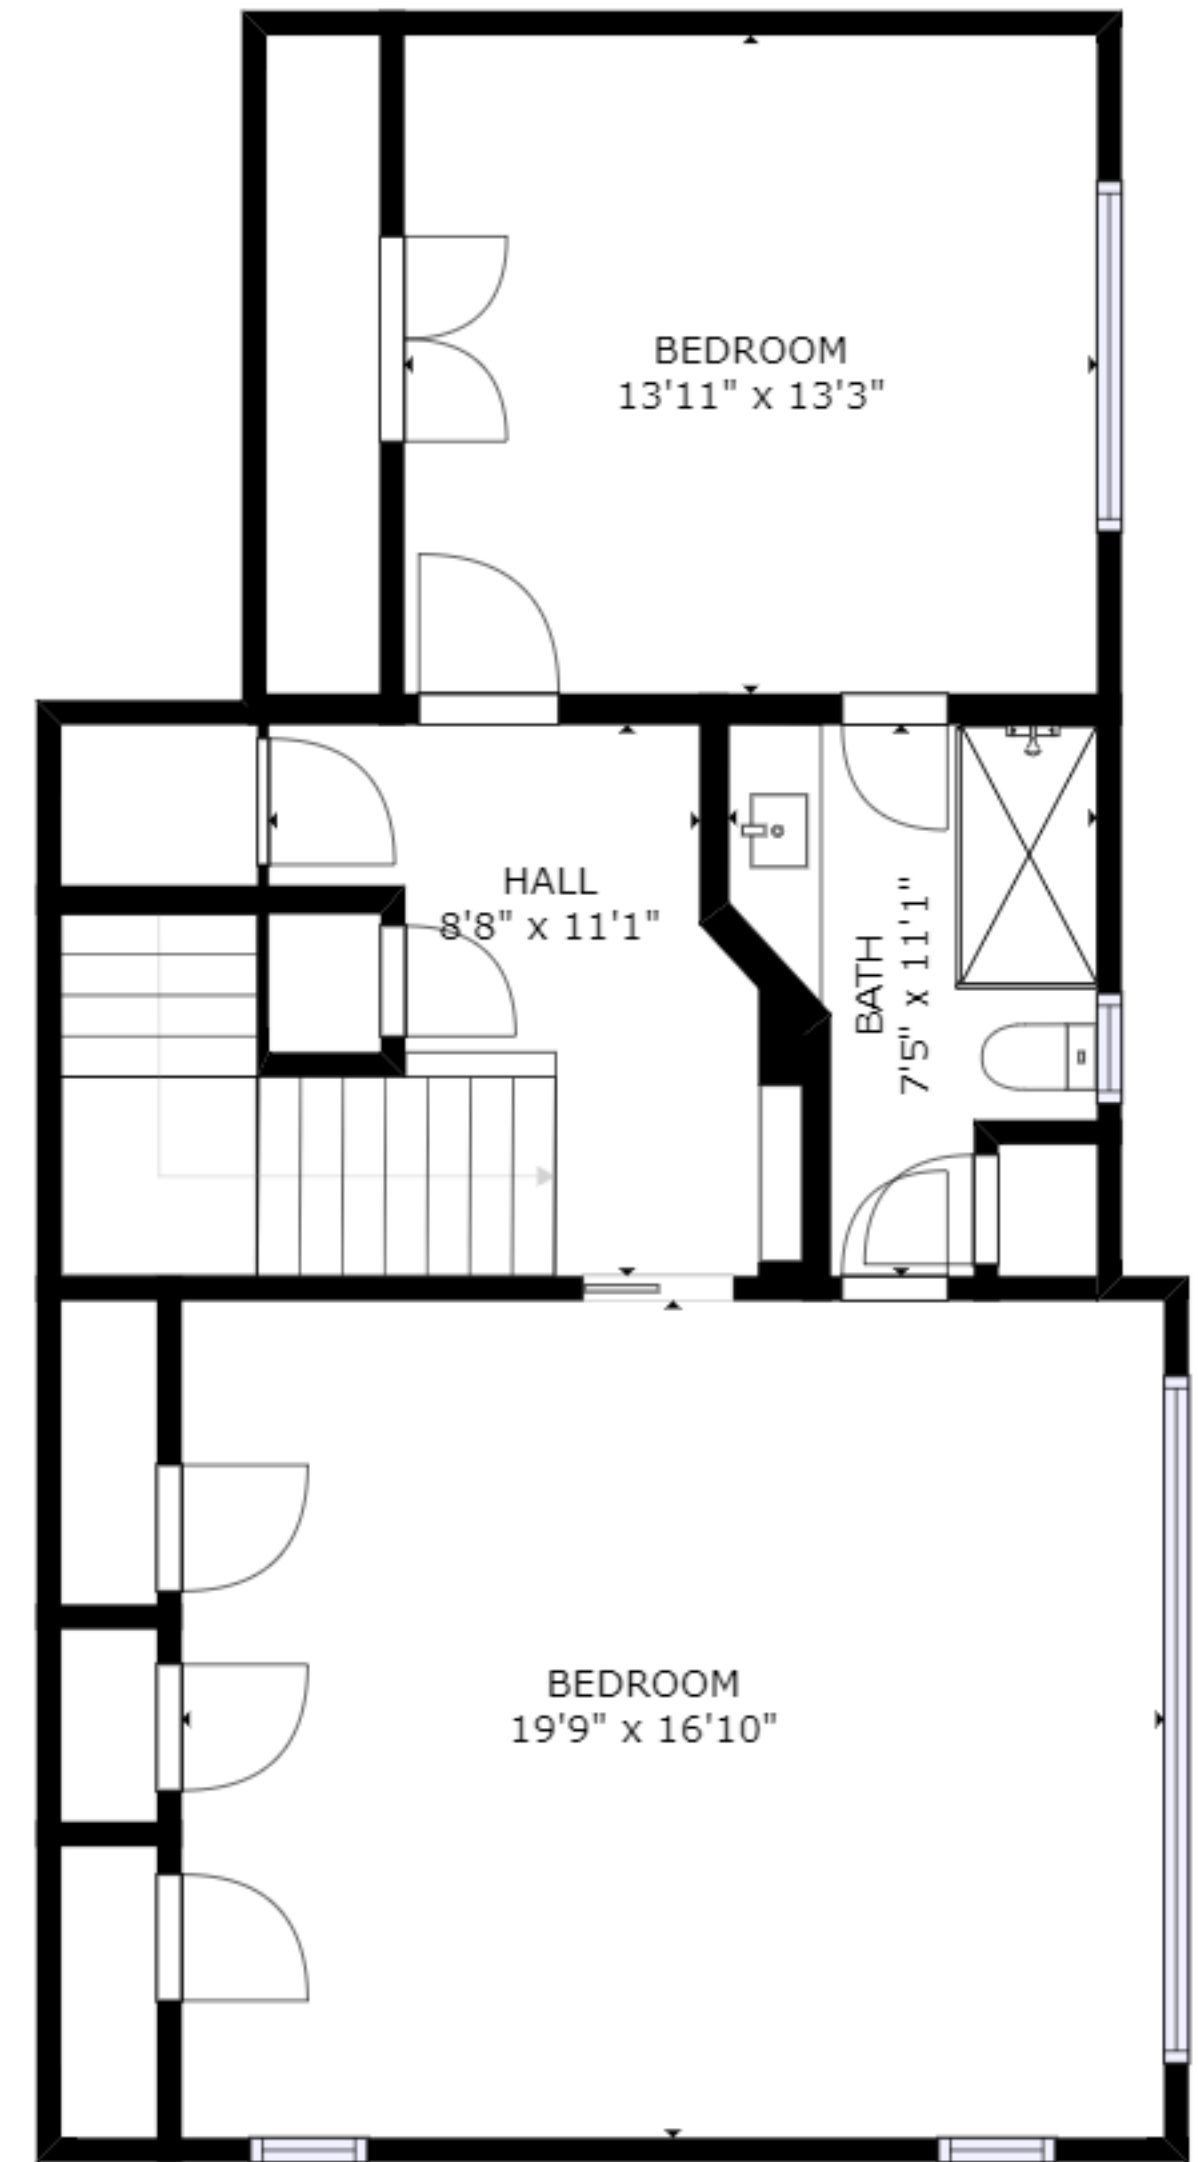

FLOOR 1

FLOOR 2

GROSS INTERNAL AREA  
 FLOOR 1: 3485 sq. ft, FLOOR 2: 847 sq. ft  
 EXCLUDED AREAS: , PATIO: 476 sq. ft  
 PORCH: 51 sq. ft  
 TOTAL: 4332 sq. ft

SIZES AND DIMENSIONS ARE APPROXIMATE, ACTUAL MAY VARY.