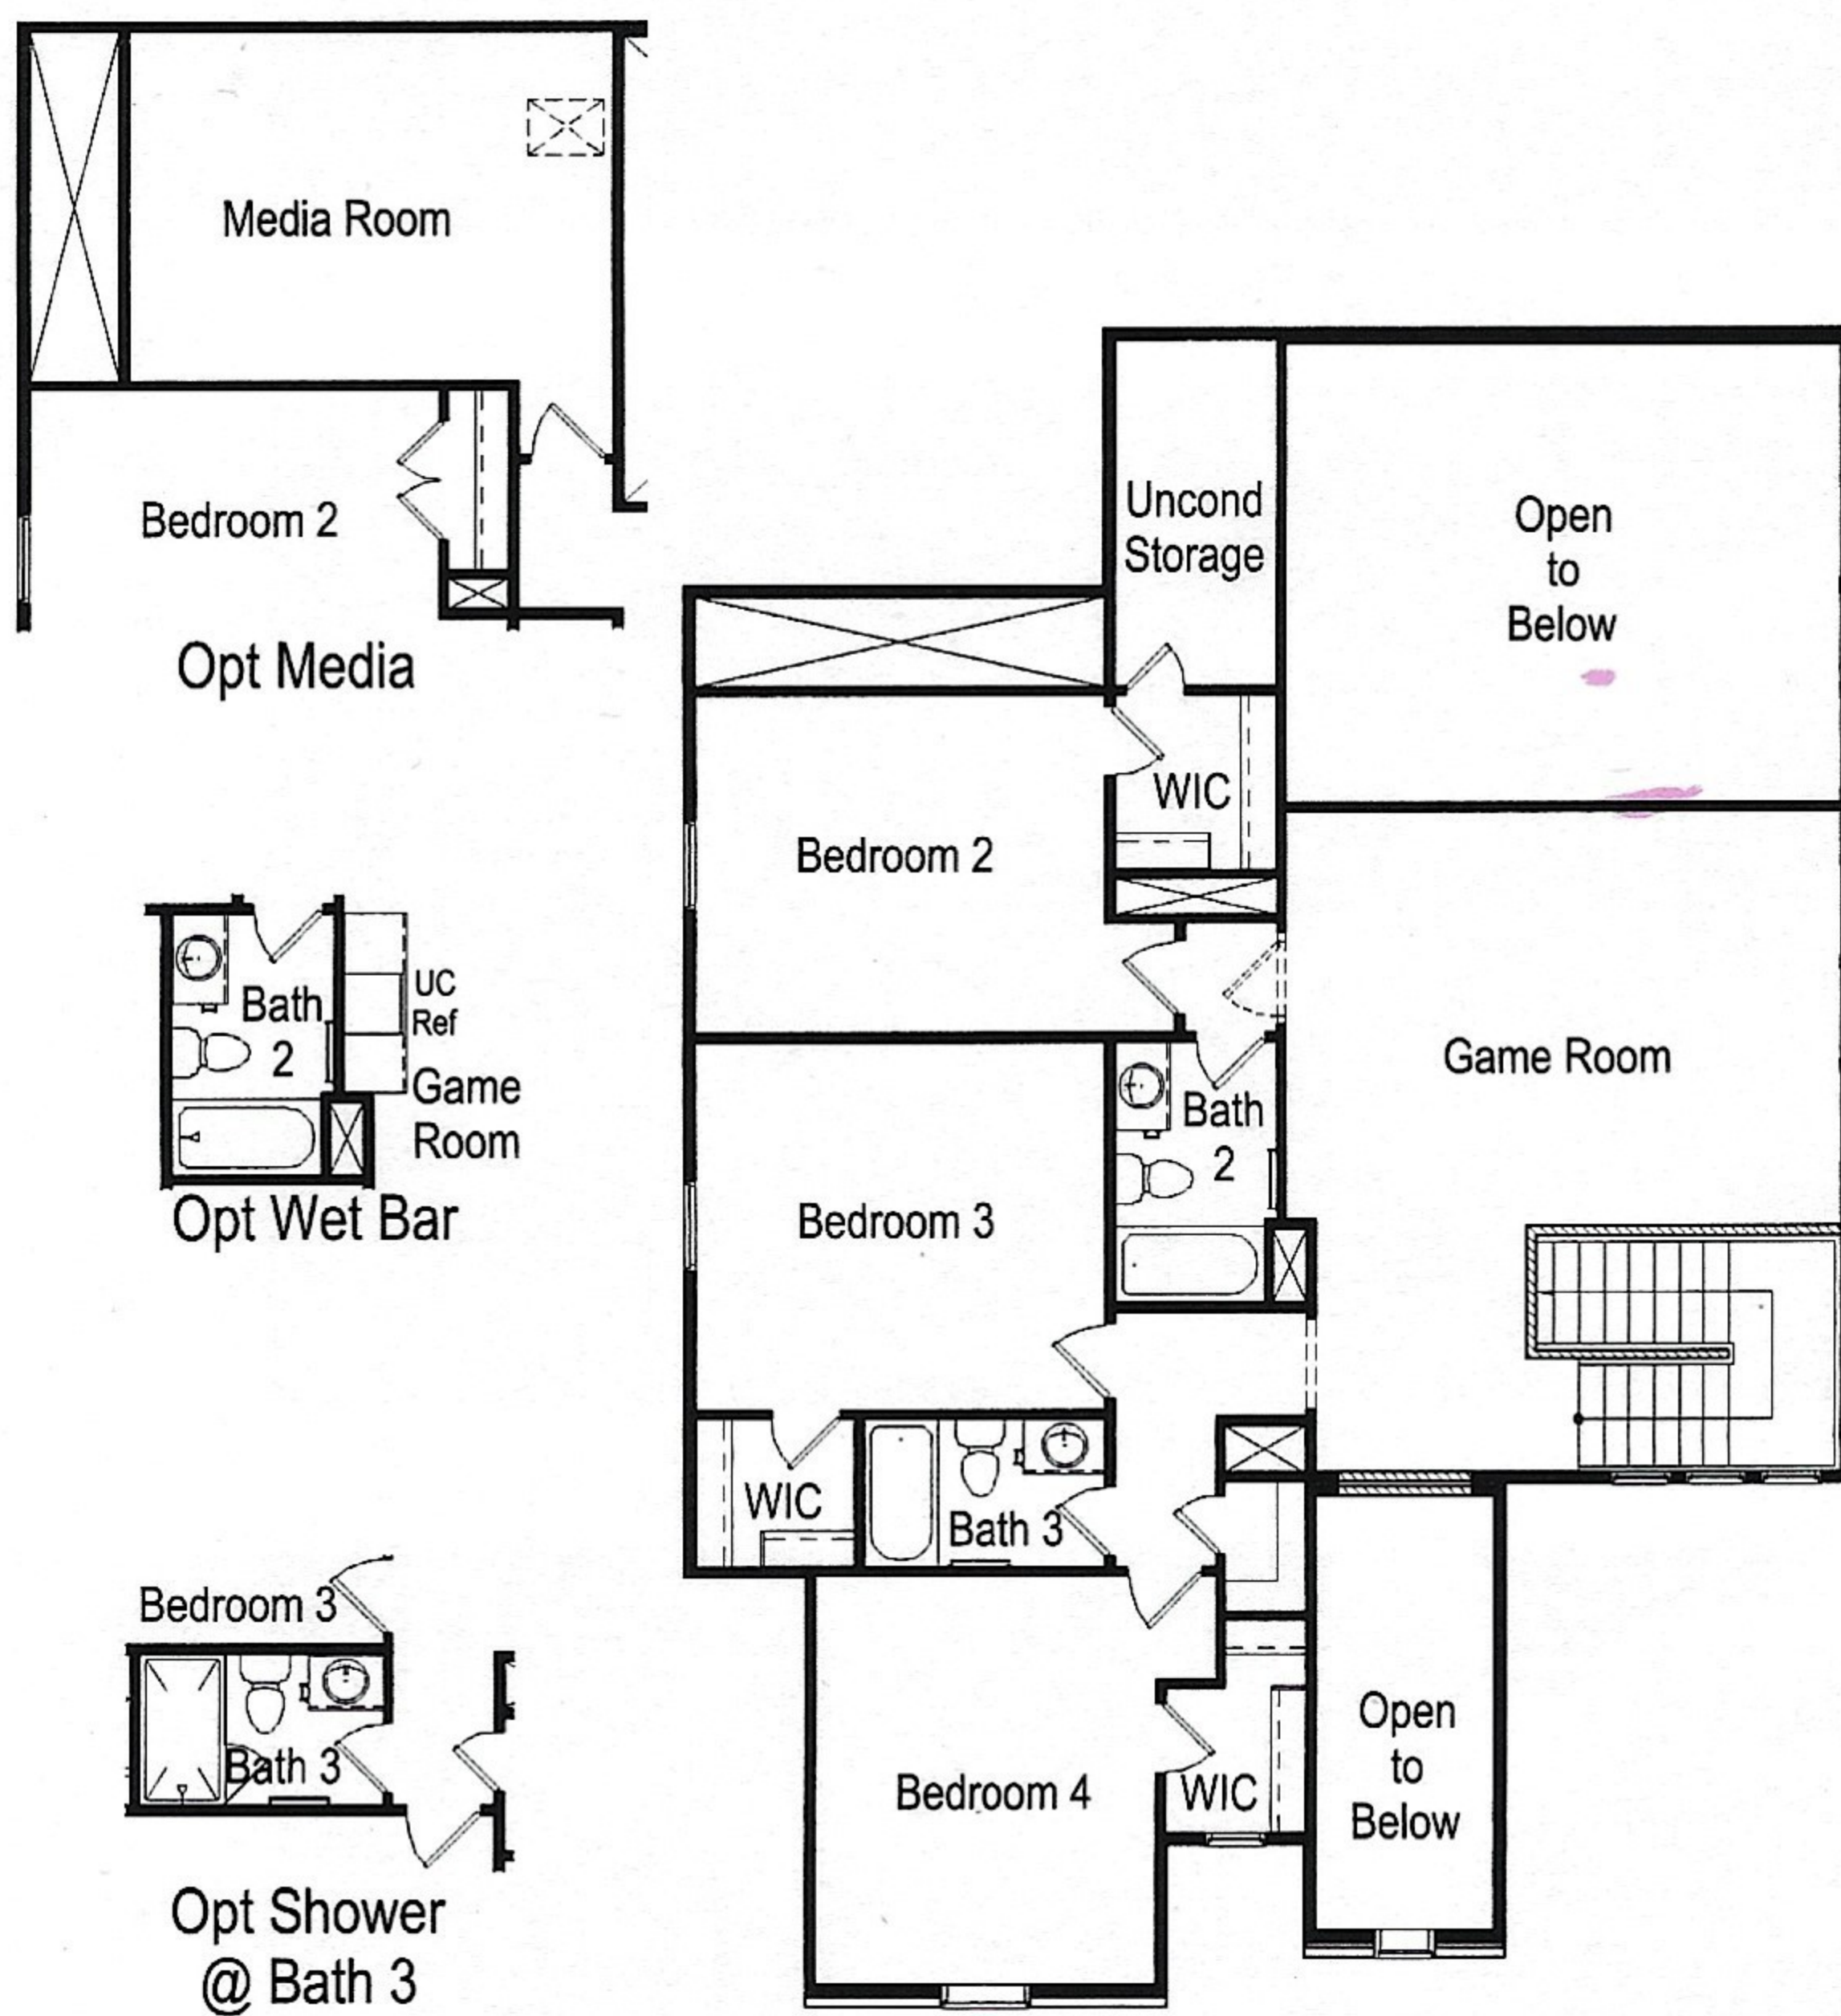

Bordeaux

Opt Bay Window @ Owner's Suite

Opt Ext Owner's Suite

Opt Cvd Outdoor Living 1

Opt Gourmet Kitchen 3

Opt Gourmet Kitchen 2

Opt Gourmet Kitchen 1

Opt Shower @ Bath 4

Opt 36" Outdoor Fireplace

Opt Slide-in Tub @ Owner's Bath

Opt Shower 1 @ Owner's Bath

Opt Walk-in Shower 1 @ Owner's Bath

Opt Shower / Mudset @ Owner's Bath

Opt Shower @ Bath 5

Opt 42" Int Fireplace

Opt Bed 6 / Bath 5

Opt Study ilo Flex

Opt Bed 5 / Bath 4

Opt 5' Garage Side Storage

Opt 4 Car

FIRST FLOOR/OPTIONS

SECOND FLOOR/OPTIONS

11/01/18

All information (including, but not limited to prices, views, availability, incentives, floor plans, site plans, features, standards and options, assessments and fees, planned amenities, programs, conceptual artists' renderings and community development plans) deemed reliable as of publication date but not guaranteed and remains subject to change daily or delay without notice. Floor plans and elevations are an artist's conception and are not intended to show specific detailing. As-Built Condition will control. Price(s) shown may not reflect lot premiums, upgrades and options. Lot status "Sold" is an inclusive term that describes the present status of any Contract-submitted, Pending-sale or Closed property. All homes subject to prior sale. Maps and plans are not to scale and all dimensions are approximate. Not an offer in any state where prohibited or otherwise restricted by law. Please see a Community Sales Manager and visit www.taylormorrison.com for details. © April, 2018, Taylor Morrison of Texas, Inc. All rights reserved. 4/10/18