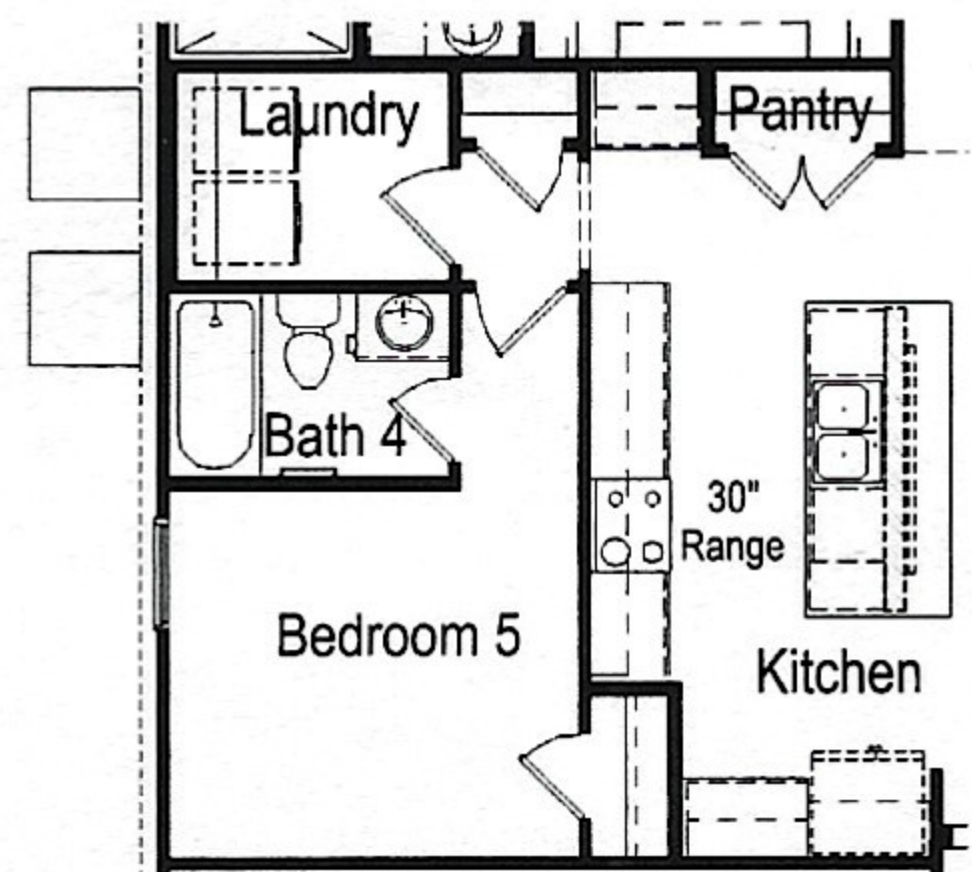

Bordeaux

Opt Bay Window @ Owner's Suite

Opt Ext Owner's Suite

Opt Cvd Outdoor Living 1

Opt Gourmet Kitchen 3

Opt Gourmet Kitchen 2

Opt Gourmet Kitchen 1

Opt Shower @ Bath 4

Opt 36" Outdoor Fireplace

Opt Slide-in Tub @ Owner's Bath

Opt Shower 1 @ Owner's Bath

Opt Walk-in Shower 1 @ Owner's Bath

Opt Shower / Mudset @ Owner's Bath

Opt Shower @ Bath 5

Opt 42" Int Fireplace

Opt Bed 6 / Bath 5

Opt Study ilo Flex

Opt Bed 5 / Bath 4

Opt 5' Garage Side Storage

Opt 4 Car

FIRST FLOOR/OPTIONS

SECOND FLOOR/OPTIONS

11/01/18

All information (including, but not limited to prices, views, availability, incentives, floor plans, site plans, features, standards and options, assessments and fees, planned amenities, programs, conceptual artists' renderings and community development plans) deemed reliable as of publication date but not guaranteed and remains subject to change daily or delay without notice. Floor plans and elevations are an artist's conception and are not intended to show specific detailing. As-Built Condition will control. Price(s) shown may not reflect lot premiums, upgrades and options. Lot status "Sold" is an inclusive term that describes the present status of any Contract-submitted, Pending-sale or Closed property. All homes subject to prior sale. Maps and plans are not to scale and all dimensions are approximate. Not an offer in any state where prohibited or otherwise restricted by law. Please see a Community Sales Manager and visit www.taylormorrison.com for details. © April, 2018, Taylor Morrison of Texas, Inc. All rights reserved. 4/10/18