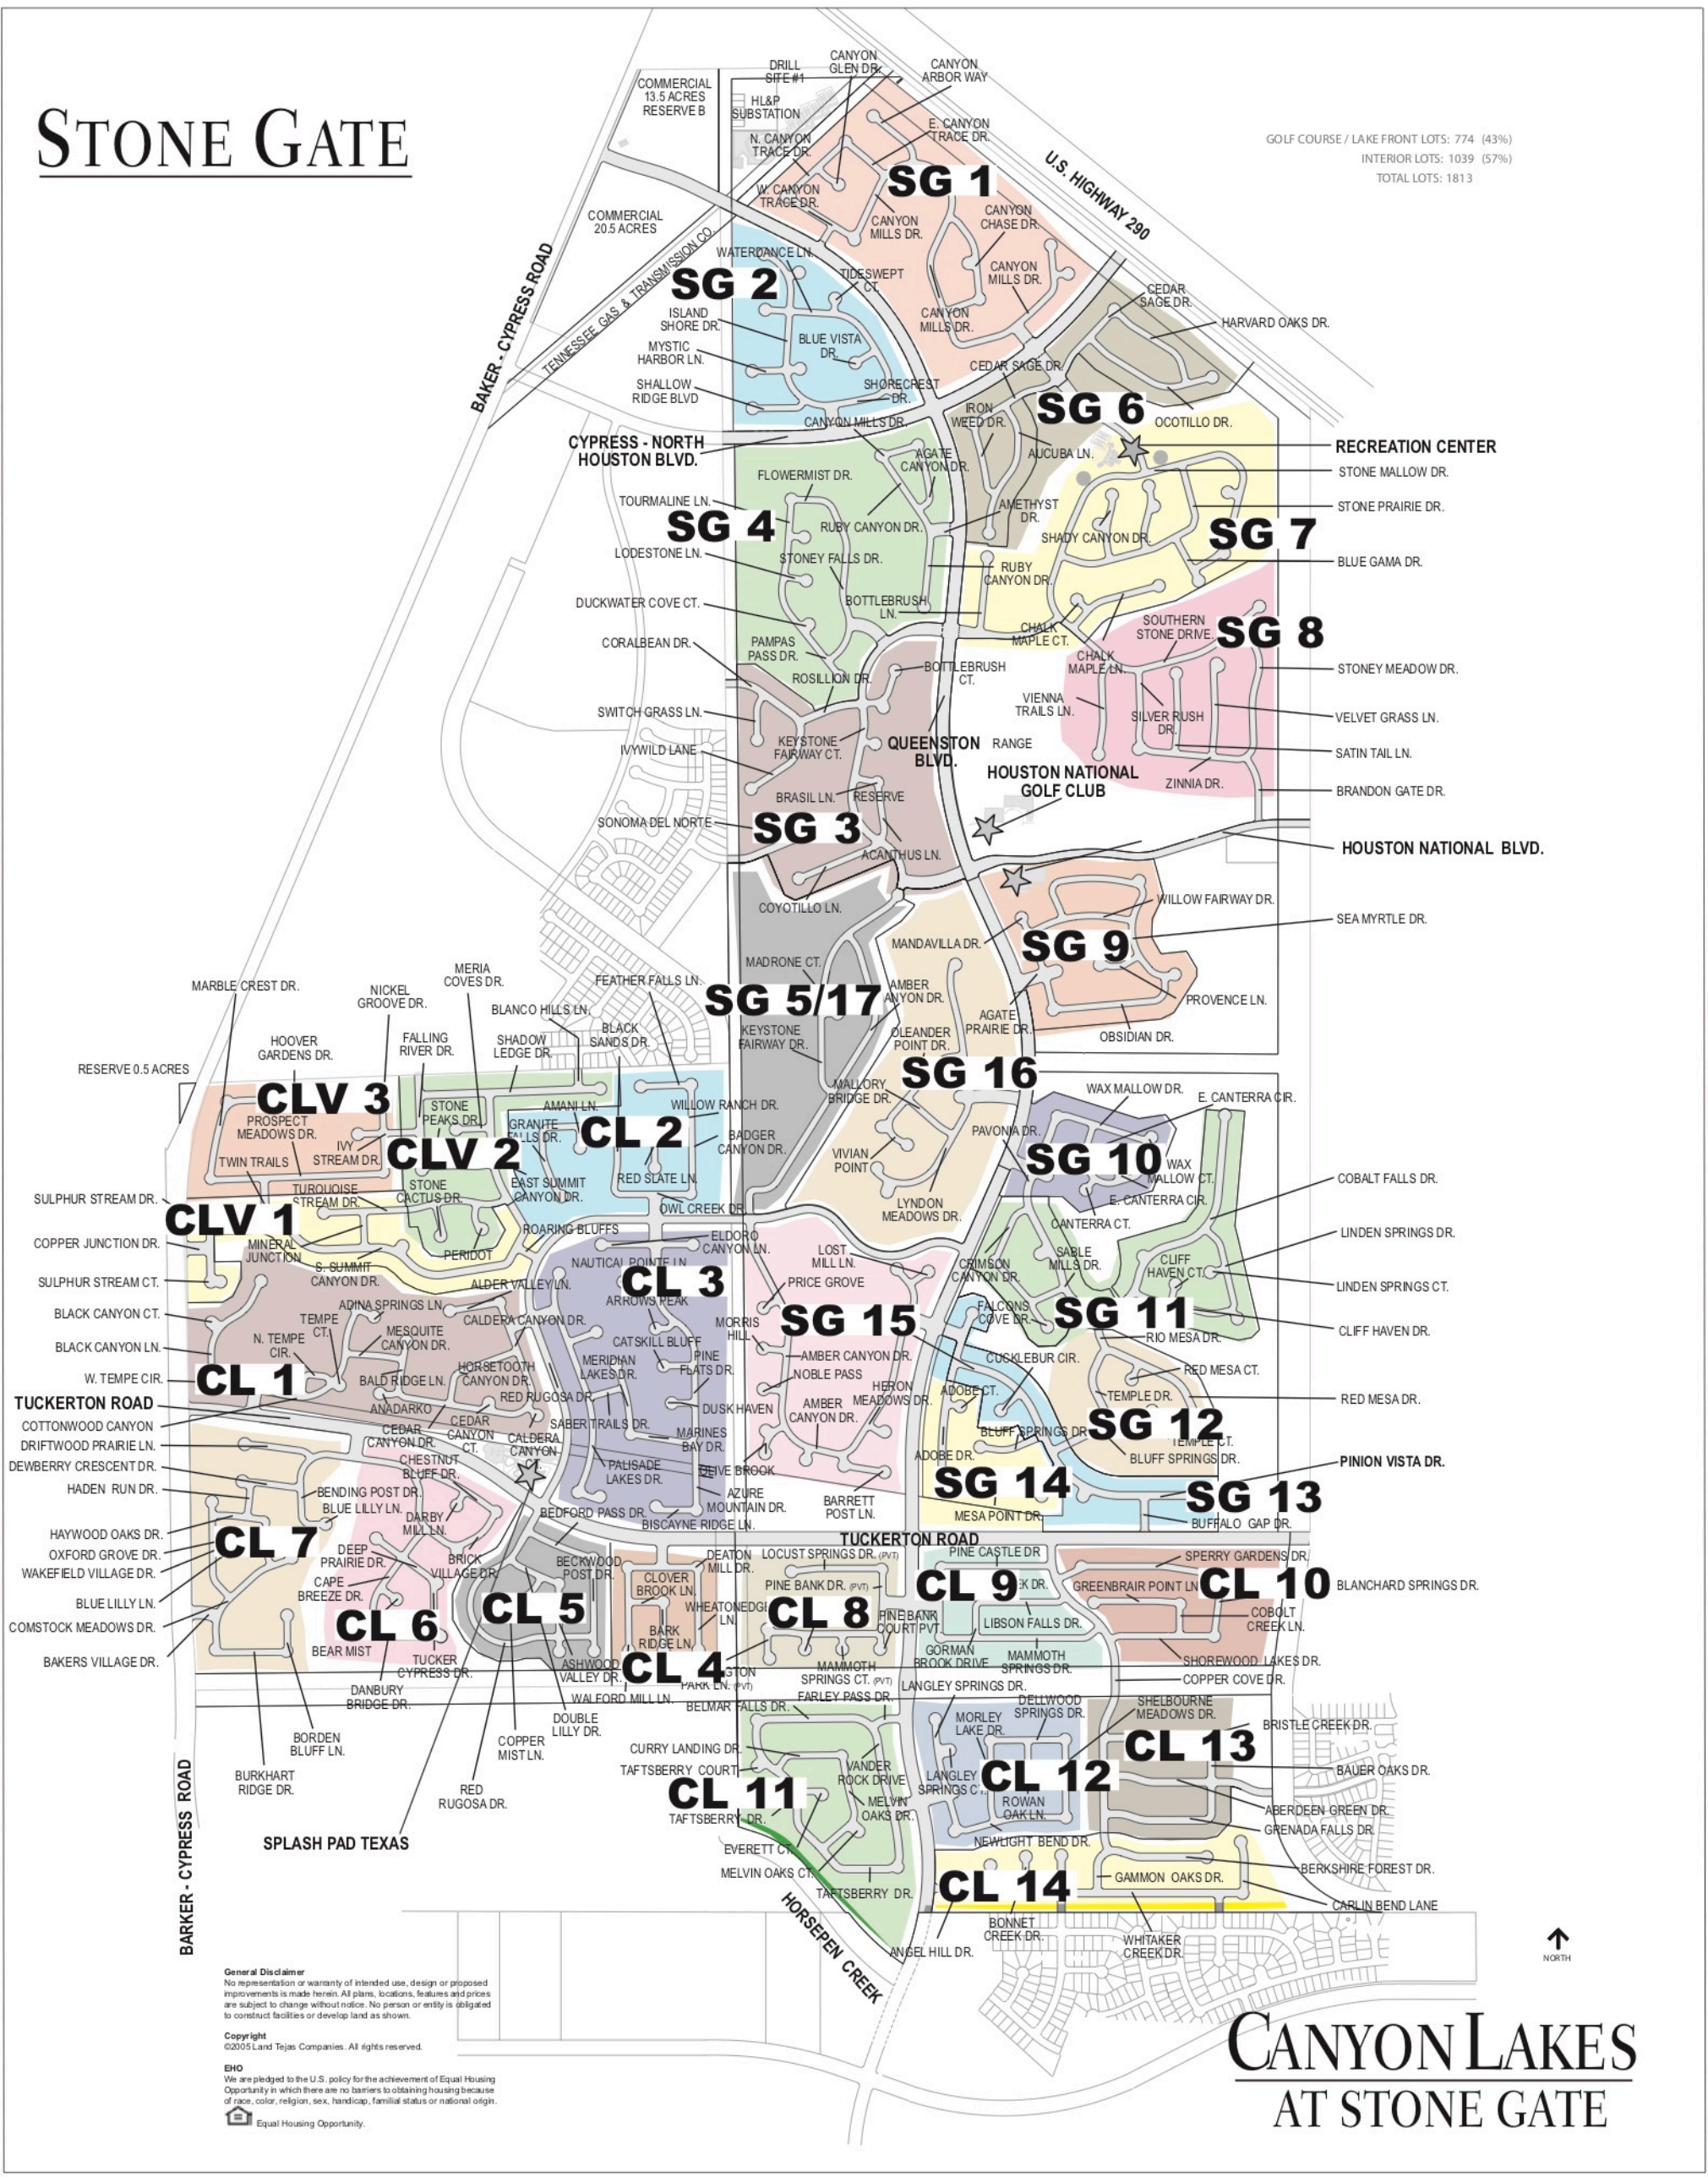

STONE GATE

GOLF COURSE / LAKE FRONT LOTS: 774 (43%)
INTERIOR LOTS: 1039 (57%)
TOTAL LOTS: 1813

Copyright
©2005 Land Texas Companies. All rights reserved.

EHO
We are pledged to the U.S. policy for the achievement of Equal Housing Opportunity in which there are no barriers to obtaining housing because of race, color, religion, sex, handicap, familial status or national origin.

Equal Housing Opportunity.

CANYON LAKES AT STONE GATE