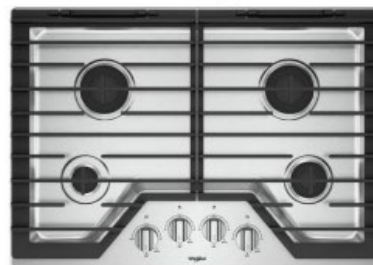

Whirlpool® Dishwasher  
WDT710PAHZ

Whirlpool® Built-In Oven  
WOS51EC0HS

5.0 cu. ft. Electric 30" Wall Oven

Whirlpool® Microwave  
WMH53521HZ

Over the Cooktop Microwave

Whirlpool® Gas Cooktop  
WCG55US0HS

30" Gas Cooktop, 4 Burner