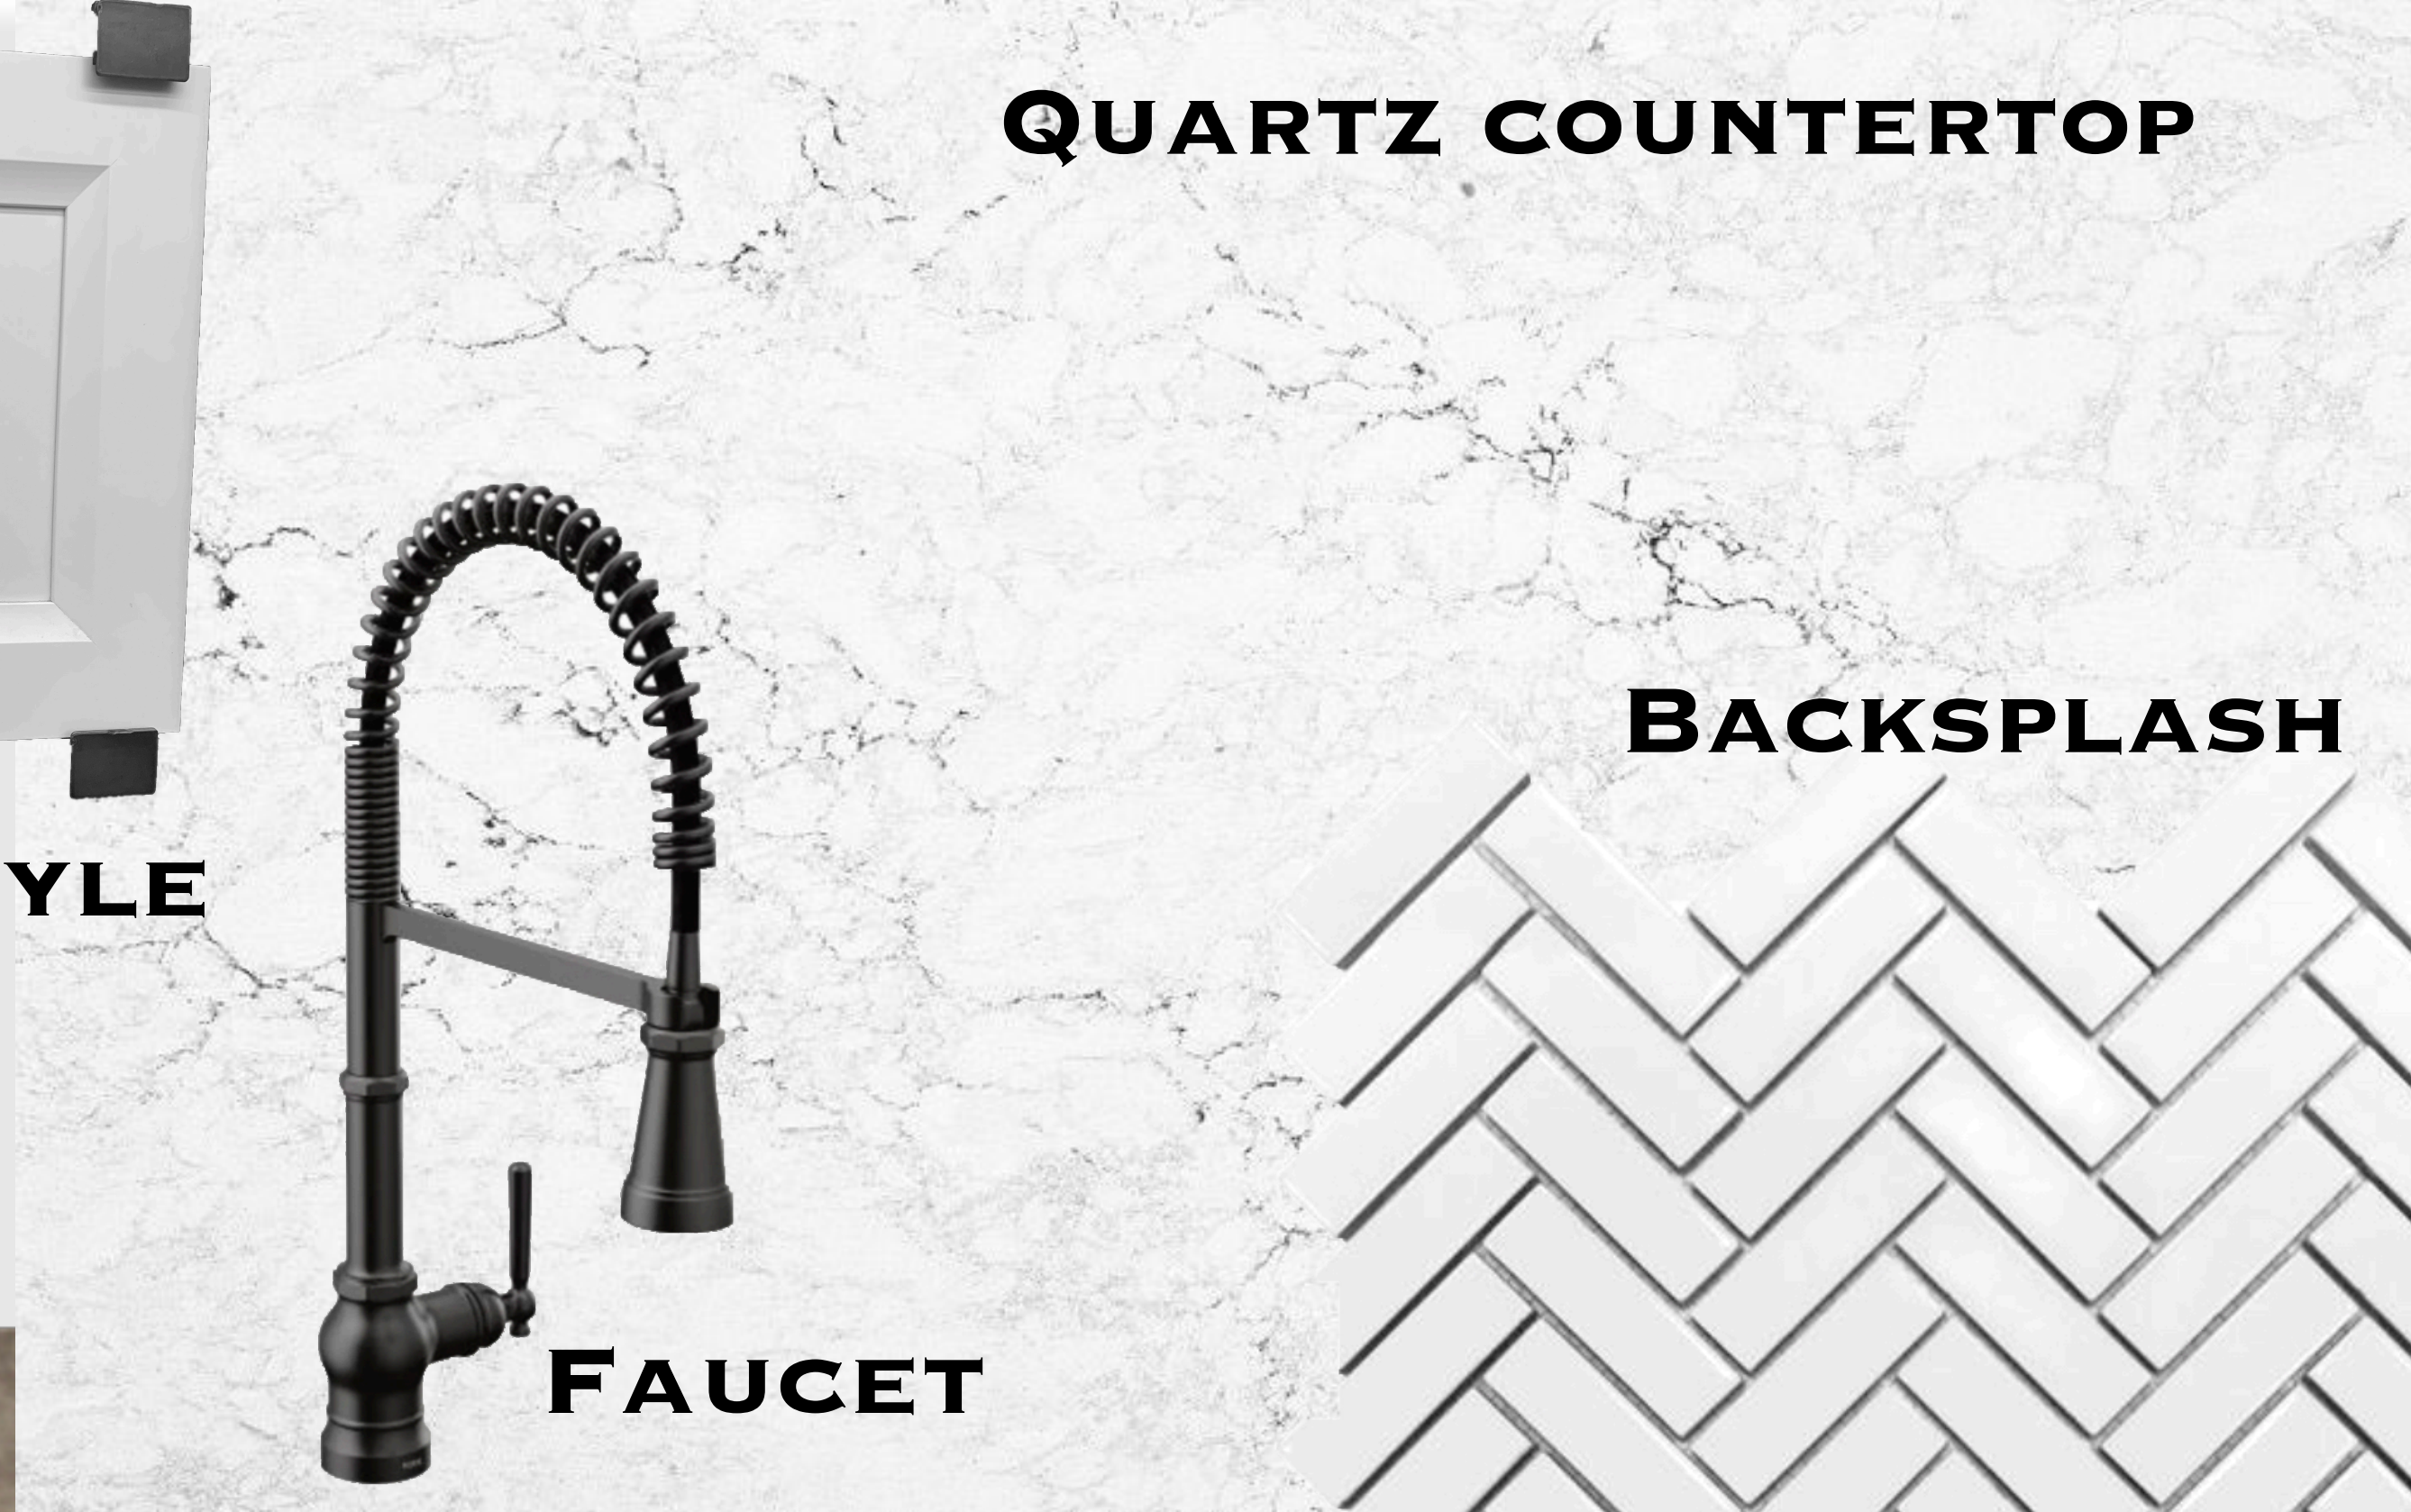

MAIN LIVING

CABINET COLOR

ISLAND PENDANTS

CABINET STYLE

FAUCET

QUARTZ COUNTERTOP

BACKSPLASH

FARMHOUSE SINK