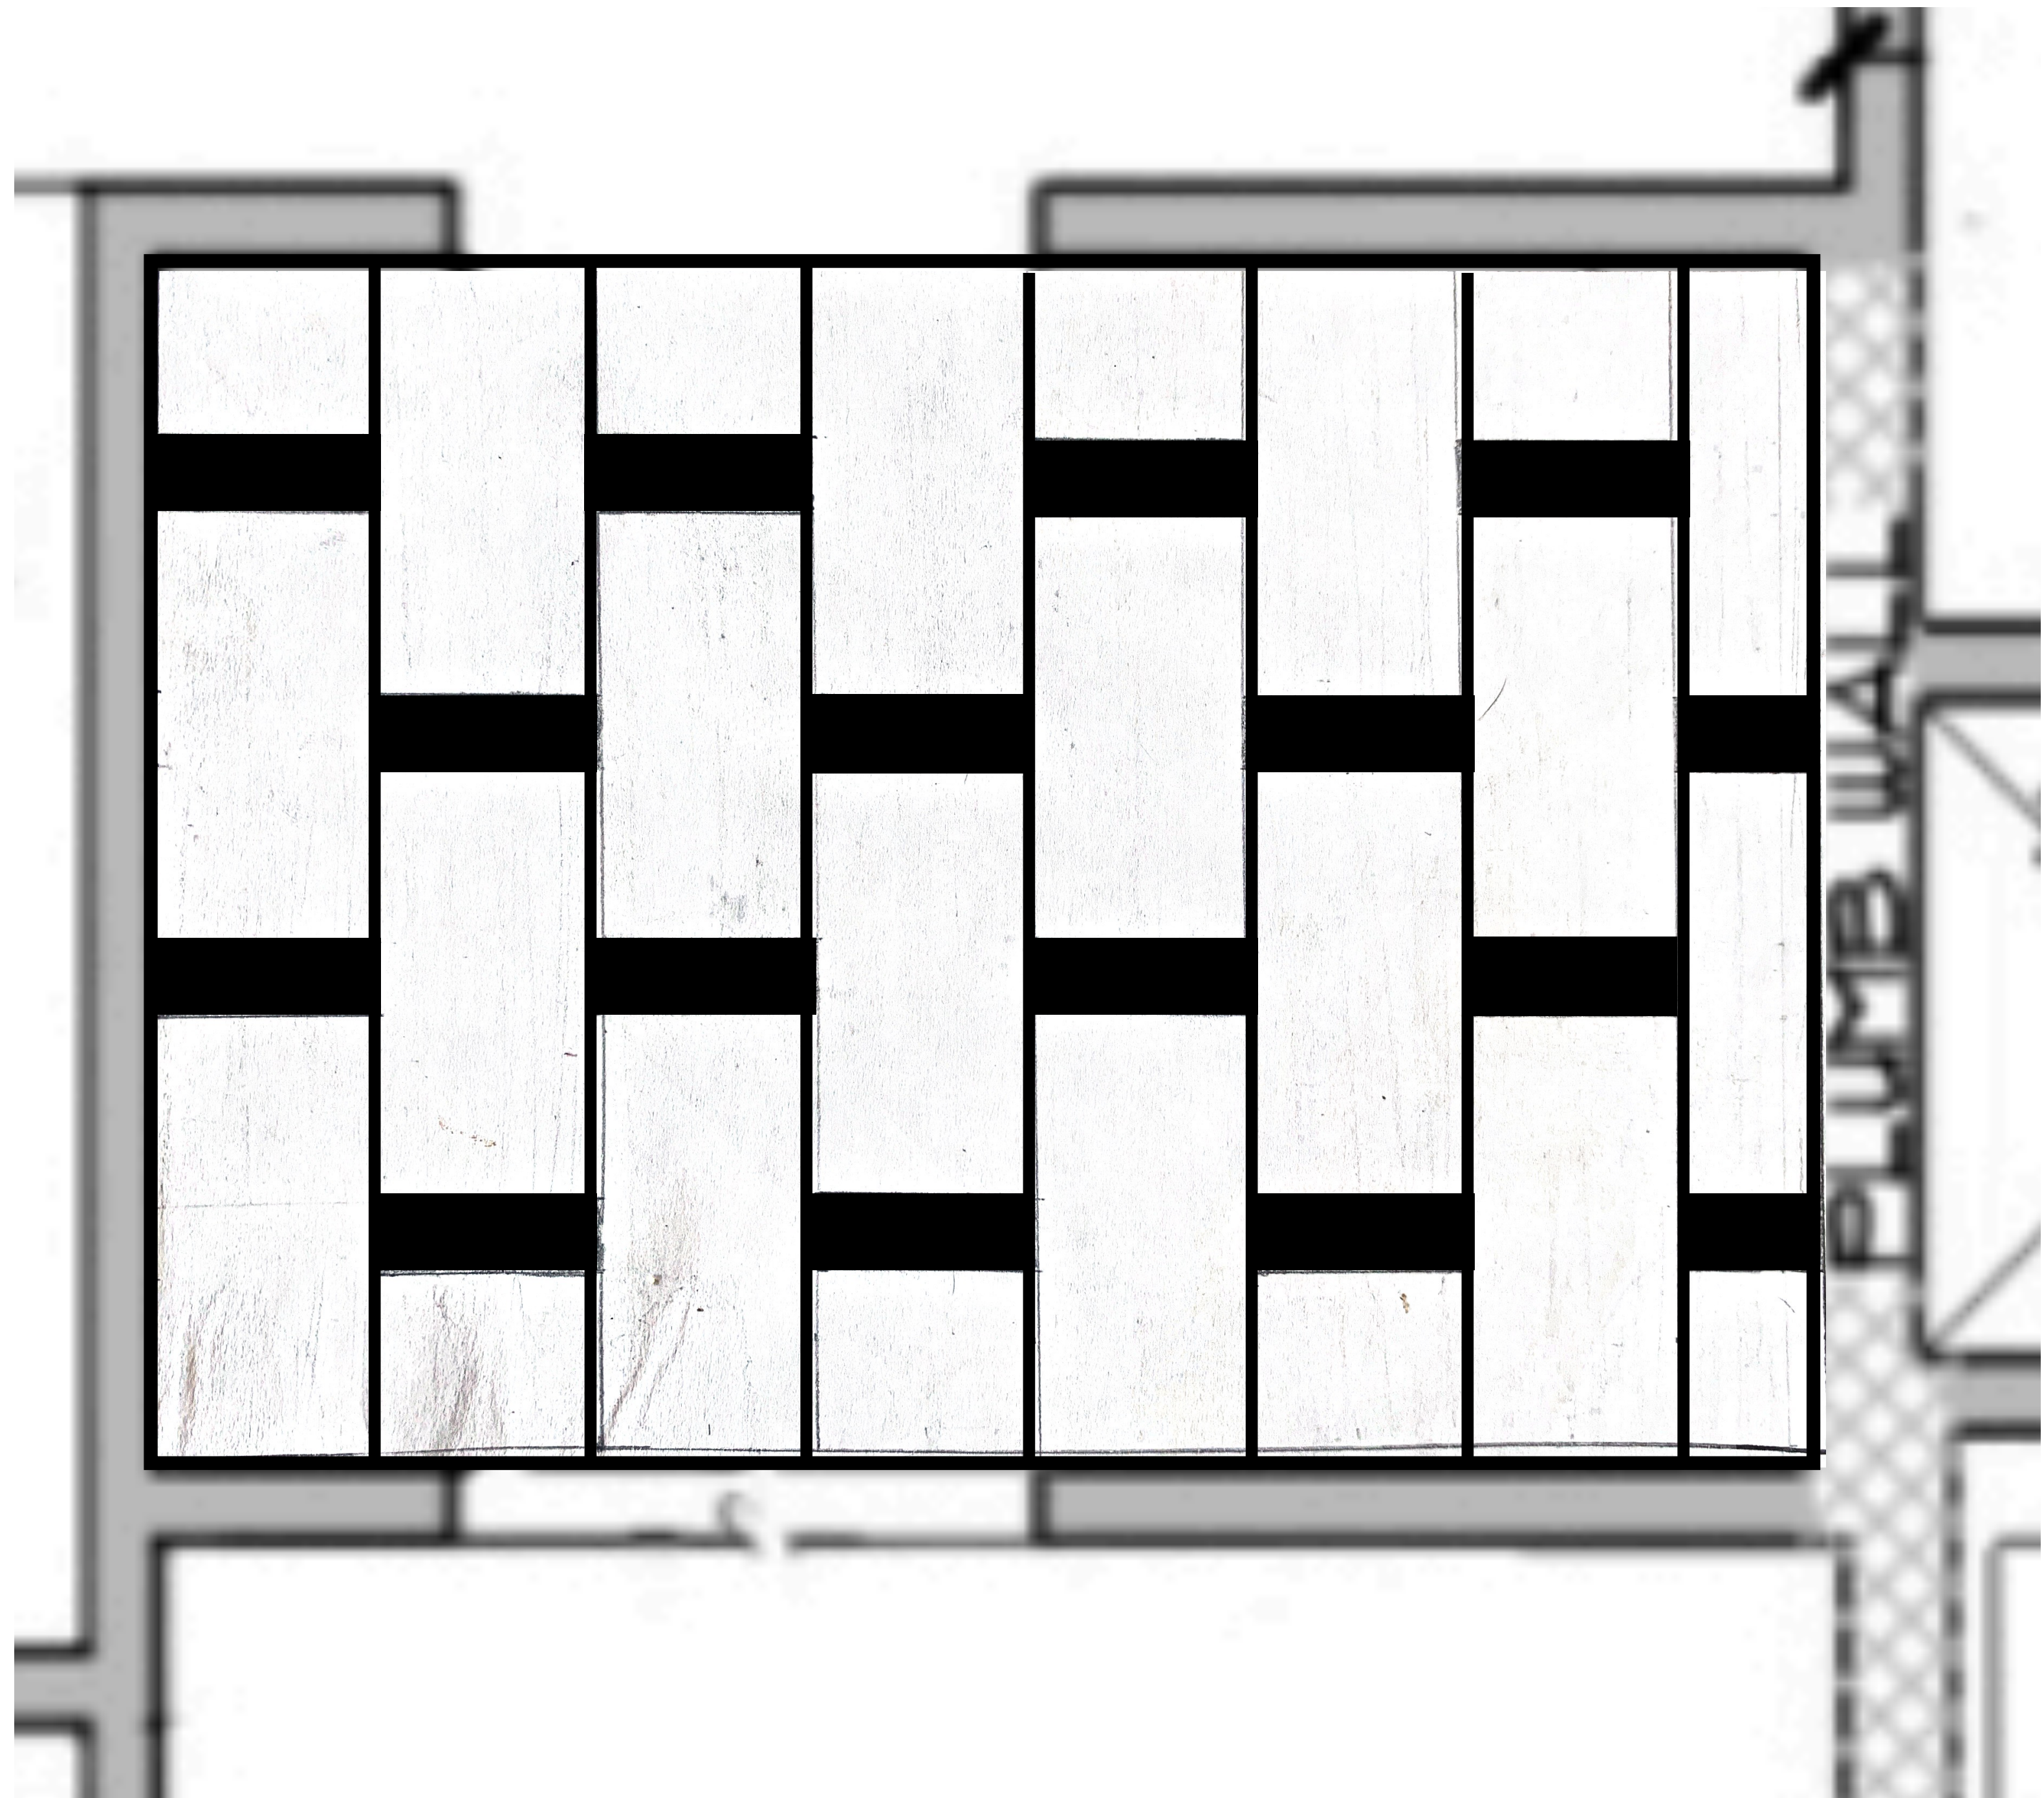

WOOD-LOOK TILE FLOOR

KITCHEN

UTILITY ROOM

MAIN TILE

ACCENT TILE

MASTER TUB WALL

MAIN TILE

ACCENT TILE

QUARTZ COUNTER TOP

CABINET COLOR

WALL COLOR

MASTER SHOWER WALLS

MAIN TILE

ACCENT TILE

FLOOR TILE

SHOWER FIXTURE