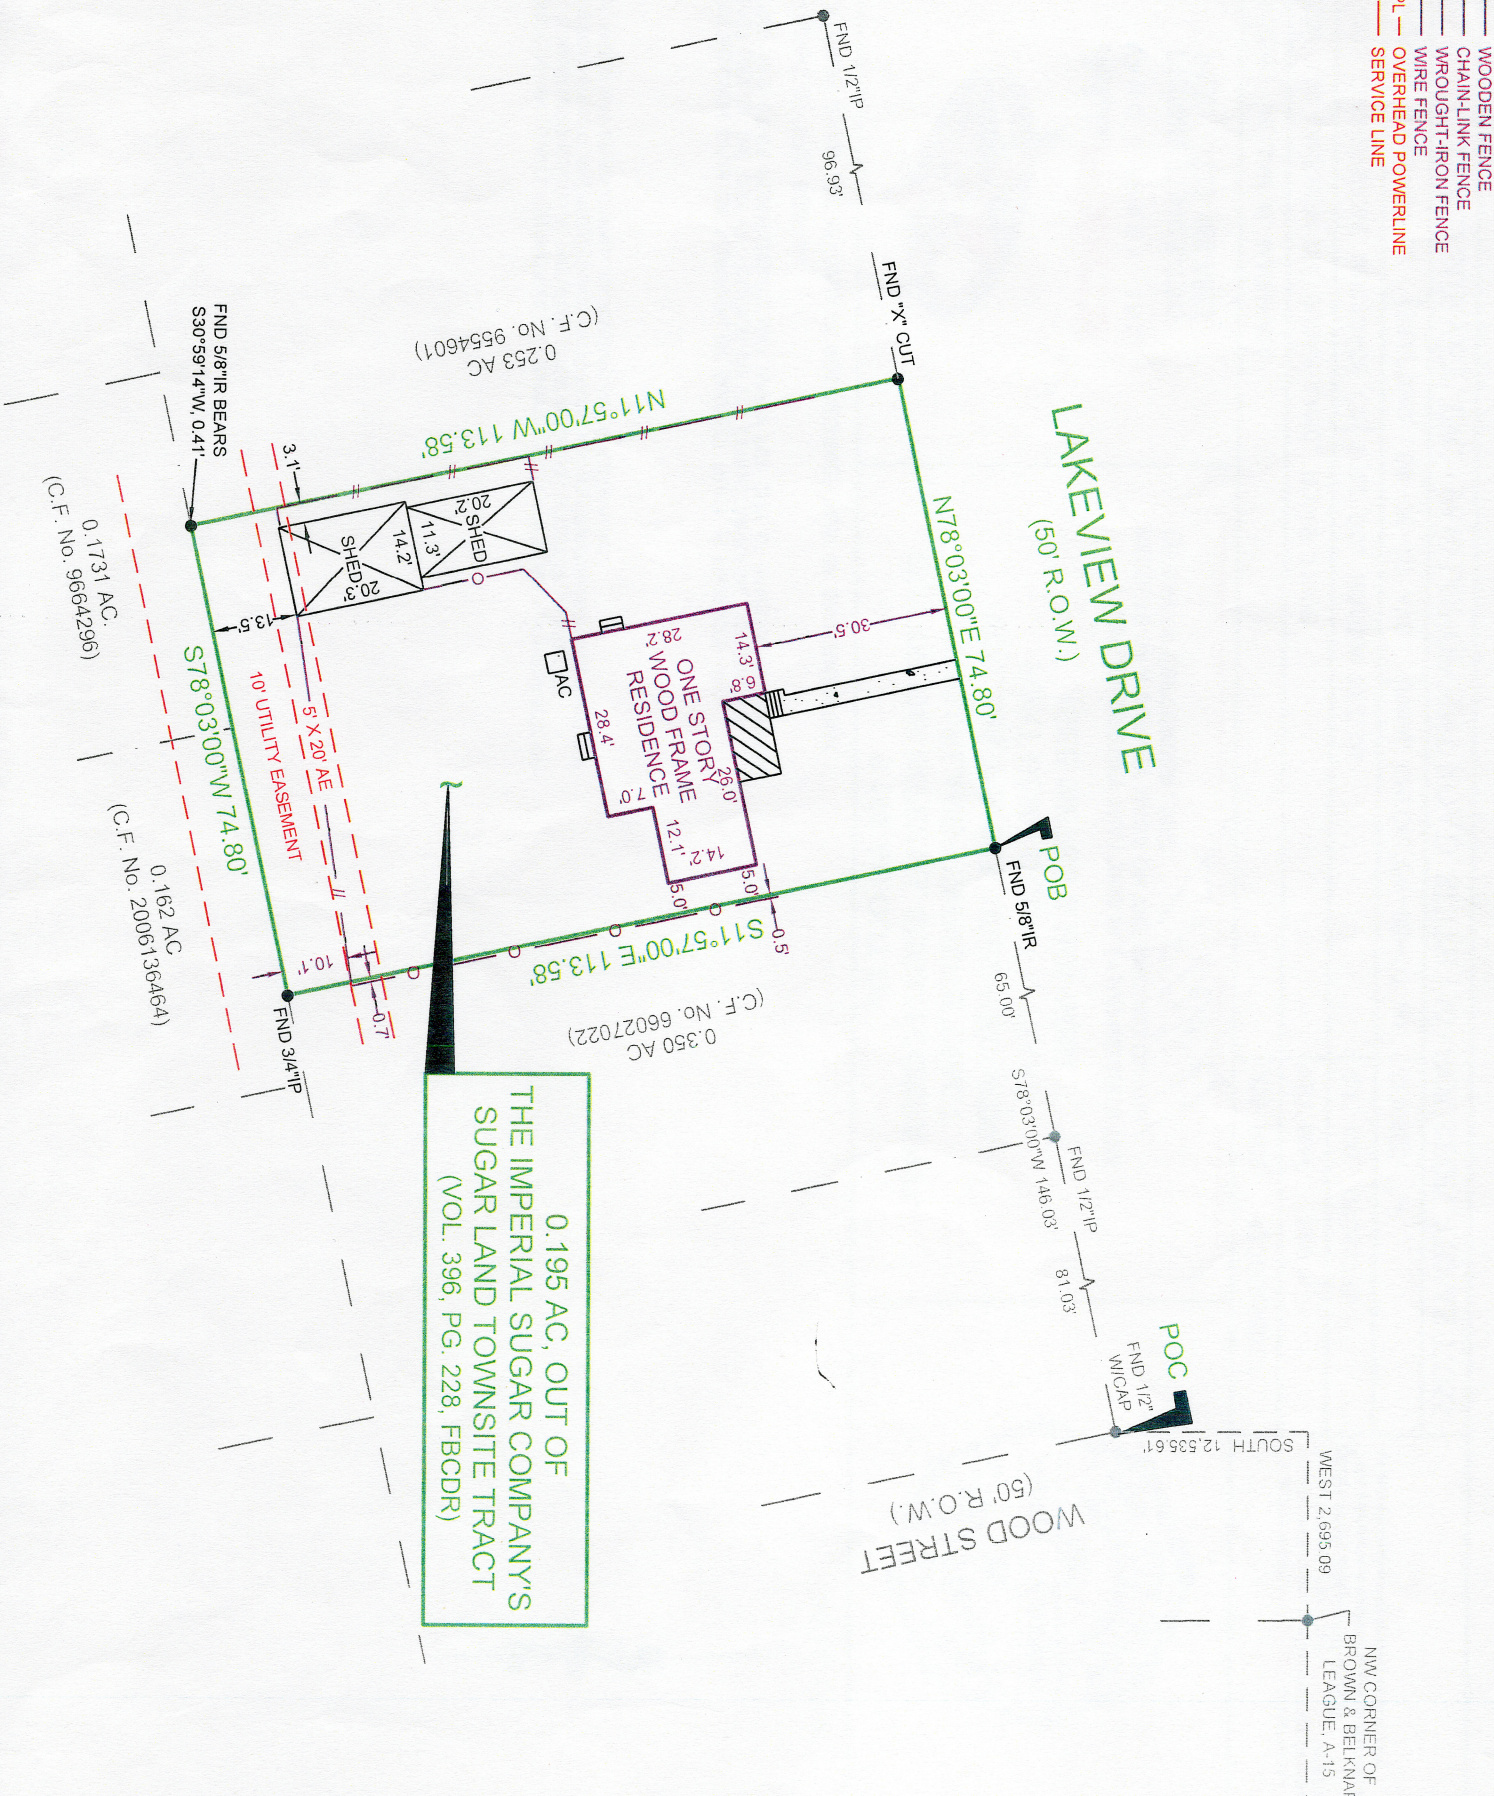

- ||| WOODEN FENCE
- CHAIN-LINK FENCE
- |— WROUGHT-IRON FENCE
- X— WIRE FENCE
- OH/PL— OVERHEAD POWERLINE
- SL— SERVICE LINE

# LAKEVIEW DRIVE (50' R.O.W.)

# WOOD STREET (50' R.O.W.)

0.195 AC, OUT OF  
THE IMPERIAL SUGAR COMPANY'S  
SUGAR LAND TOWNSITE TRACT  
(VOL. 396, PG. 228, FBCDR)

NW CORNER OF  
BROWN & BELKNAP  
LEAGUE A-15