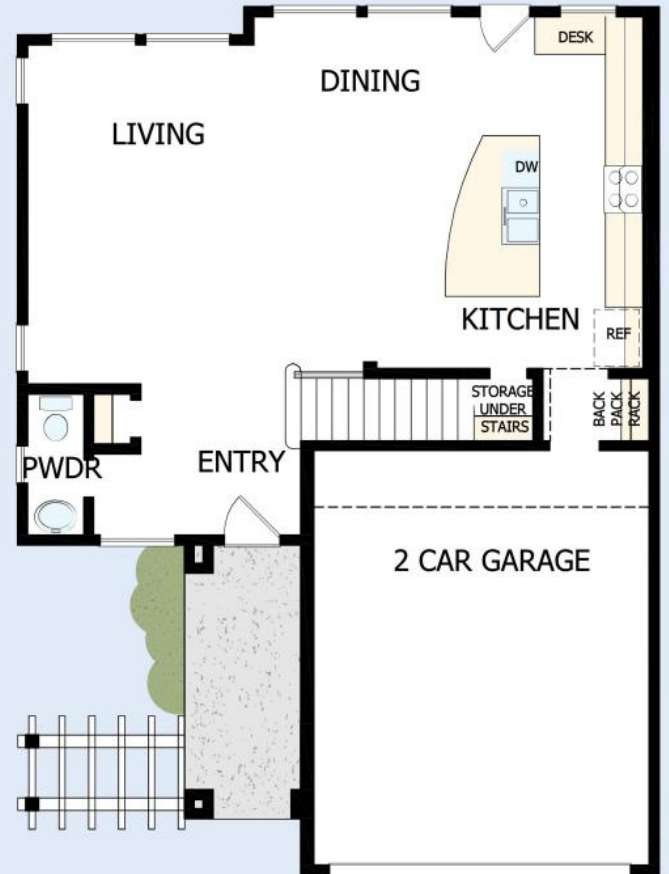

THE TIDWELL

1723 LEILANI DRIVE

2,838 sq. ft. • 4 Bedrooms • 3 Full Baths • 1 Half Bath • 2 Car Garage

M440017 HOU

1/11/2022