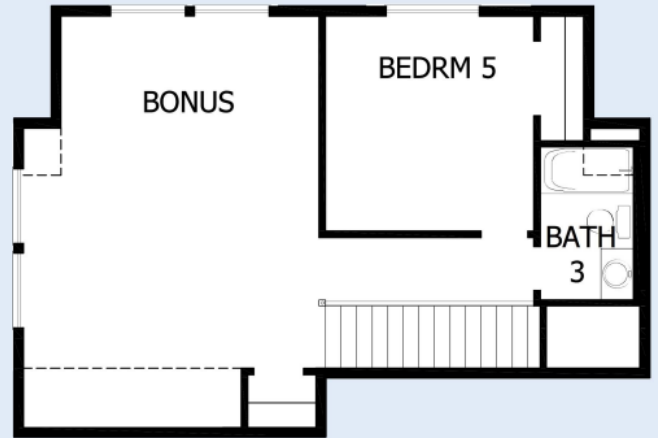

THE TIDWELL

1723 LEILANI DRIVE

2,838 sq. ft. • 4 Bedrooms • 3 Full Baths • 1 Half Bath • 2 Car Garage

M440017 HOU

1/11/2022