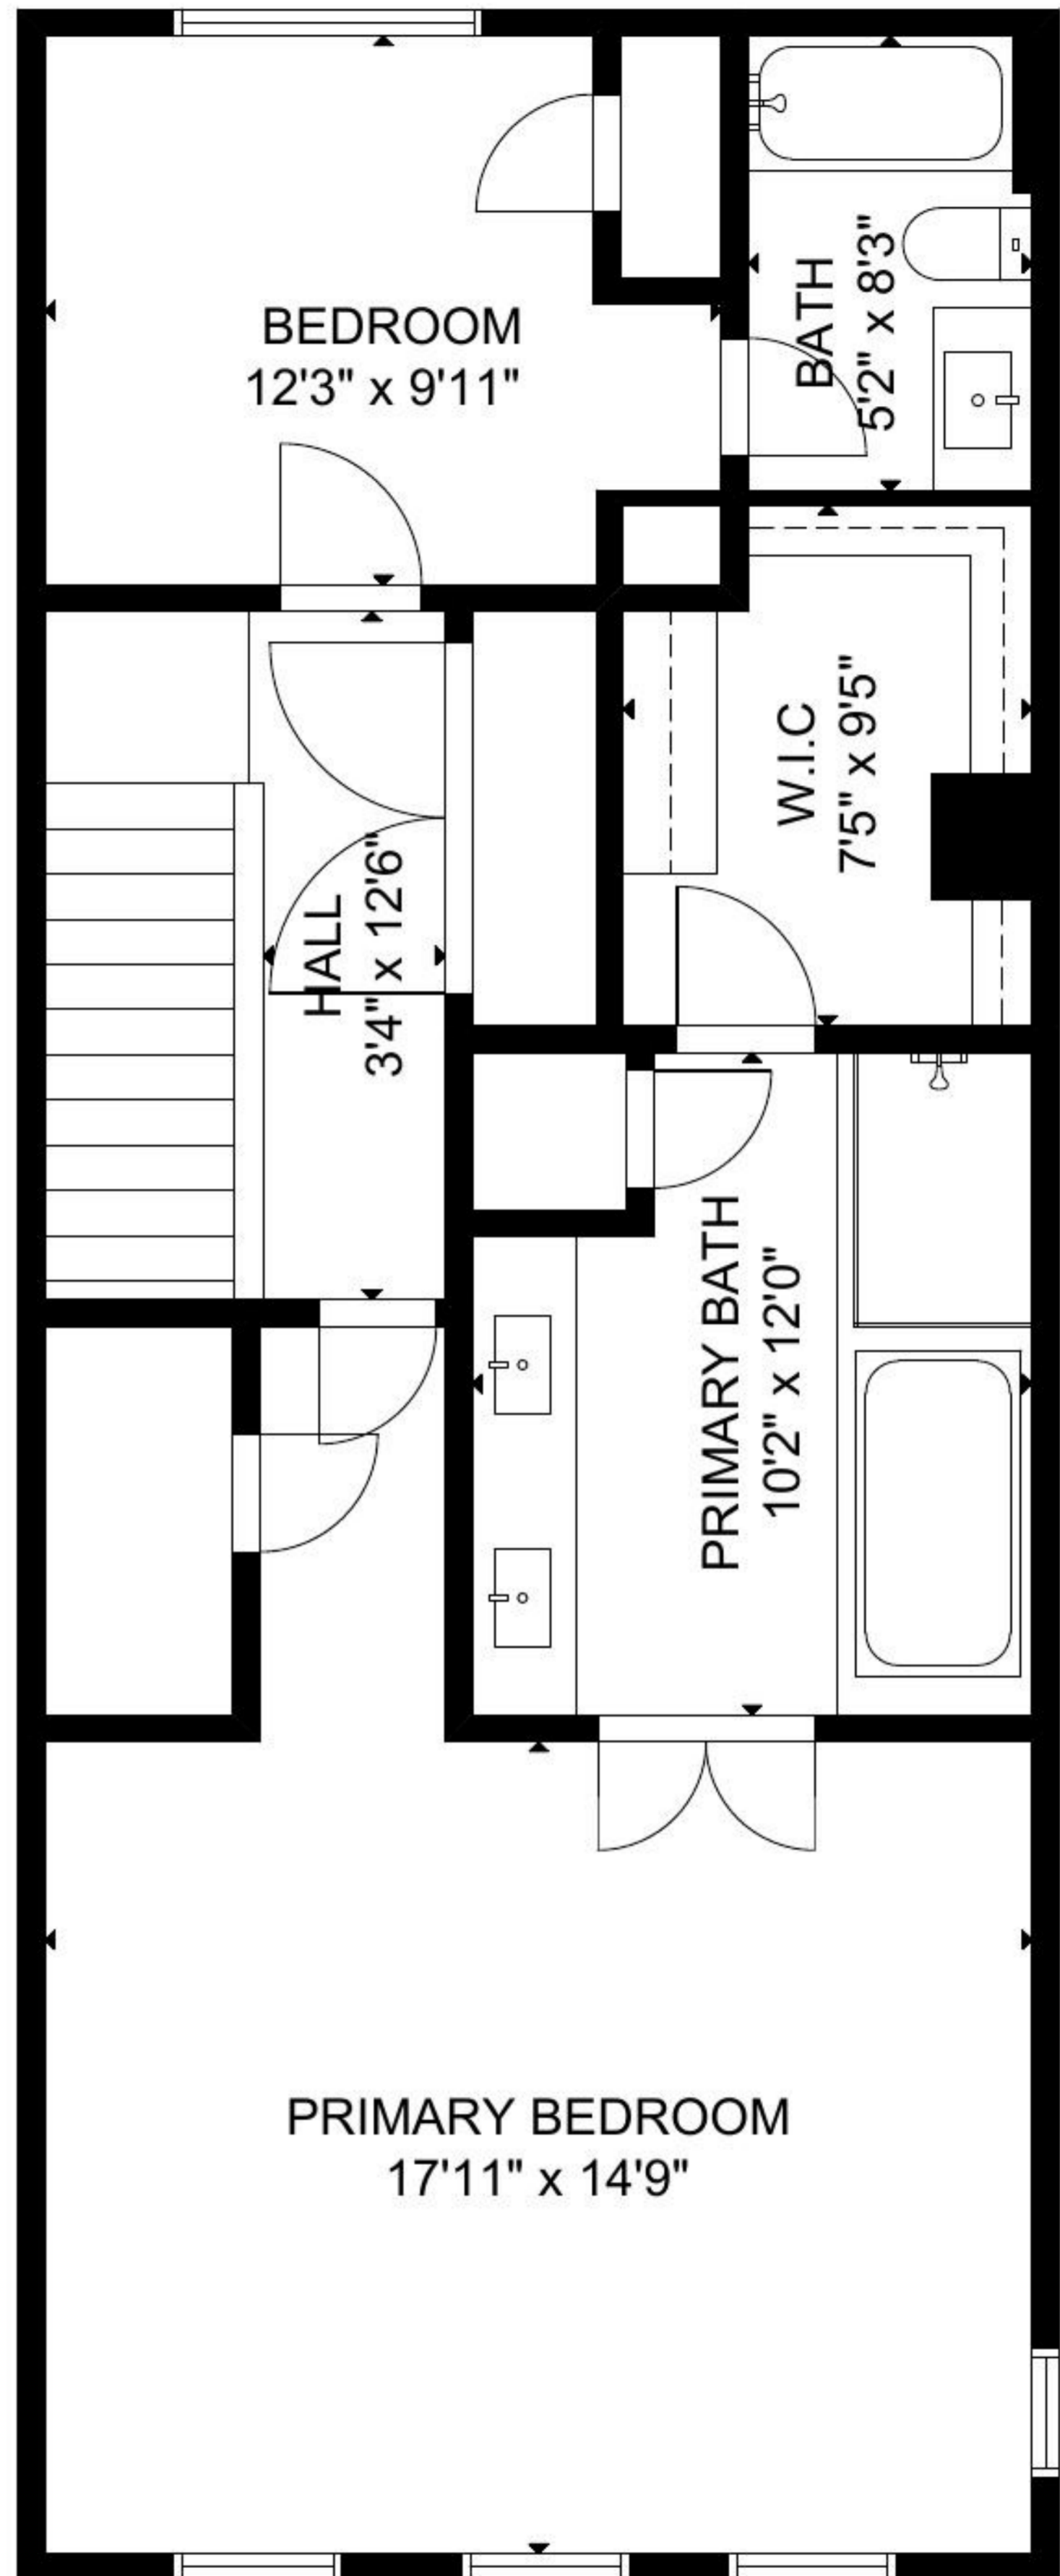

# 823 Paige St Houston TX 77003

GROSS INTERNAL AREA  
TOTAL: 1,782 sq ft  
FLOOR 1: 318 sq ft, FLOOR 2: 646 sq ft  
FLOOR 3: 818 sq ft  
EXCLUDED AREA: GARAGE: 352 sq ft, BALCONY: 149 sq ft  
SIZE AND DIMENSIONS ARE APPROXIMATE, ACTUAL MAY VARY.