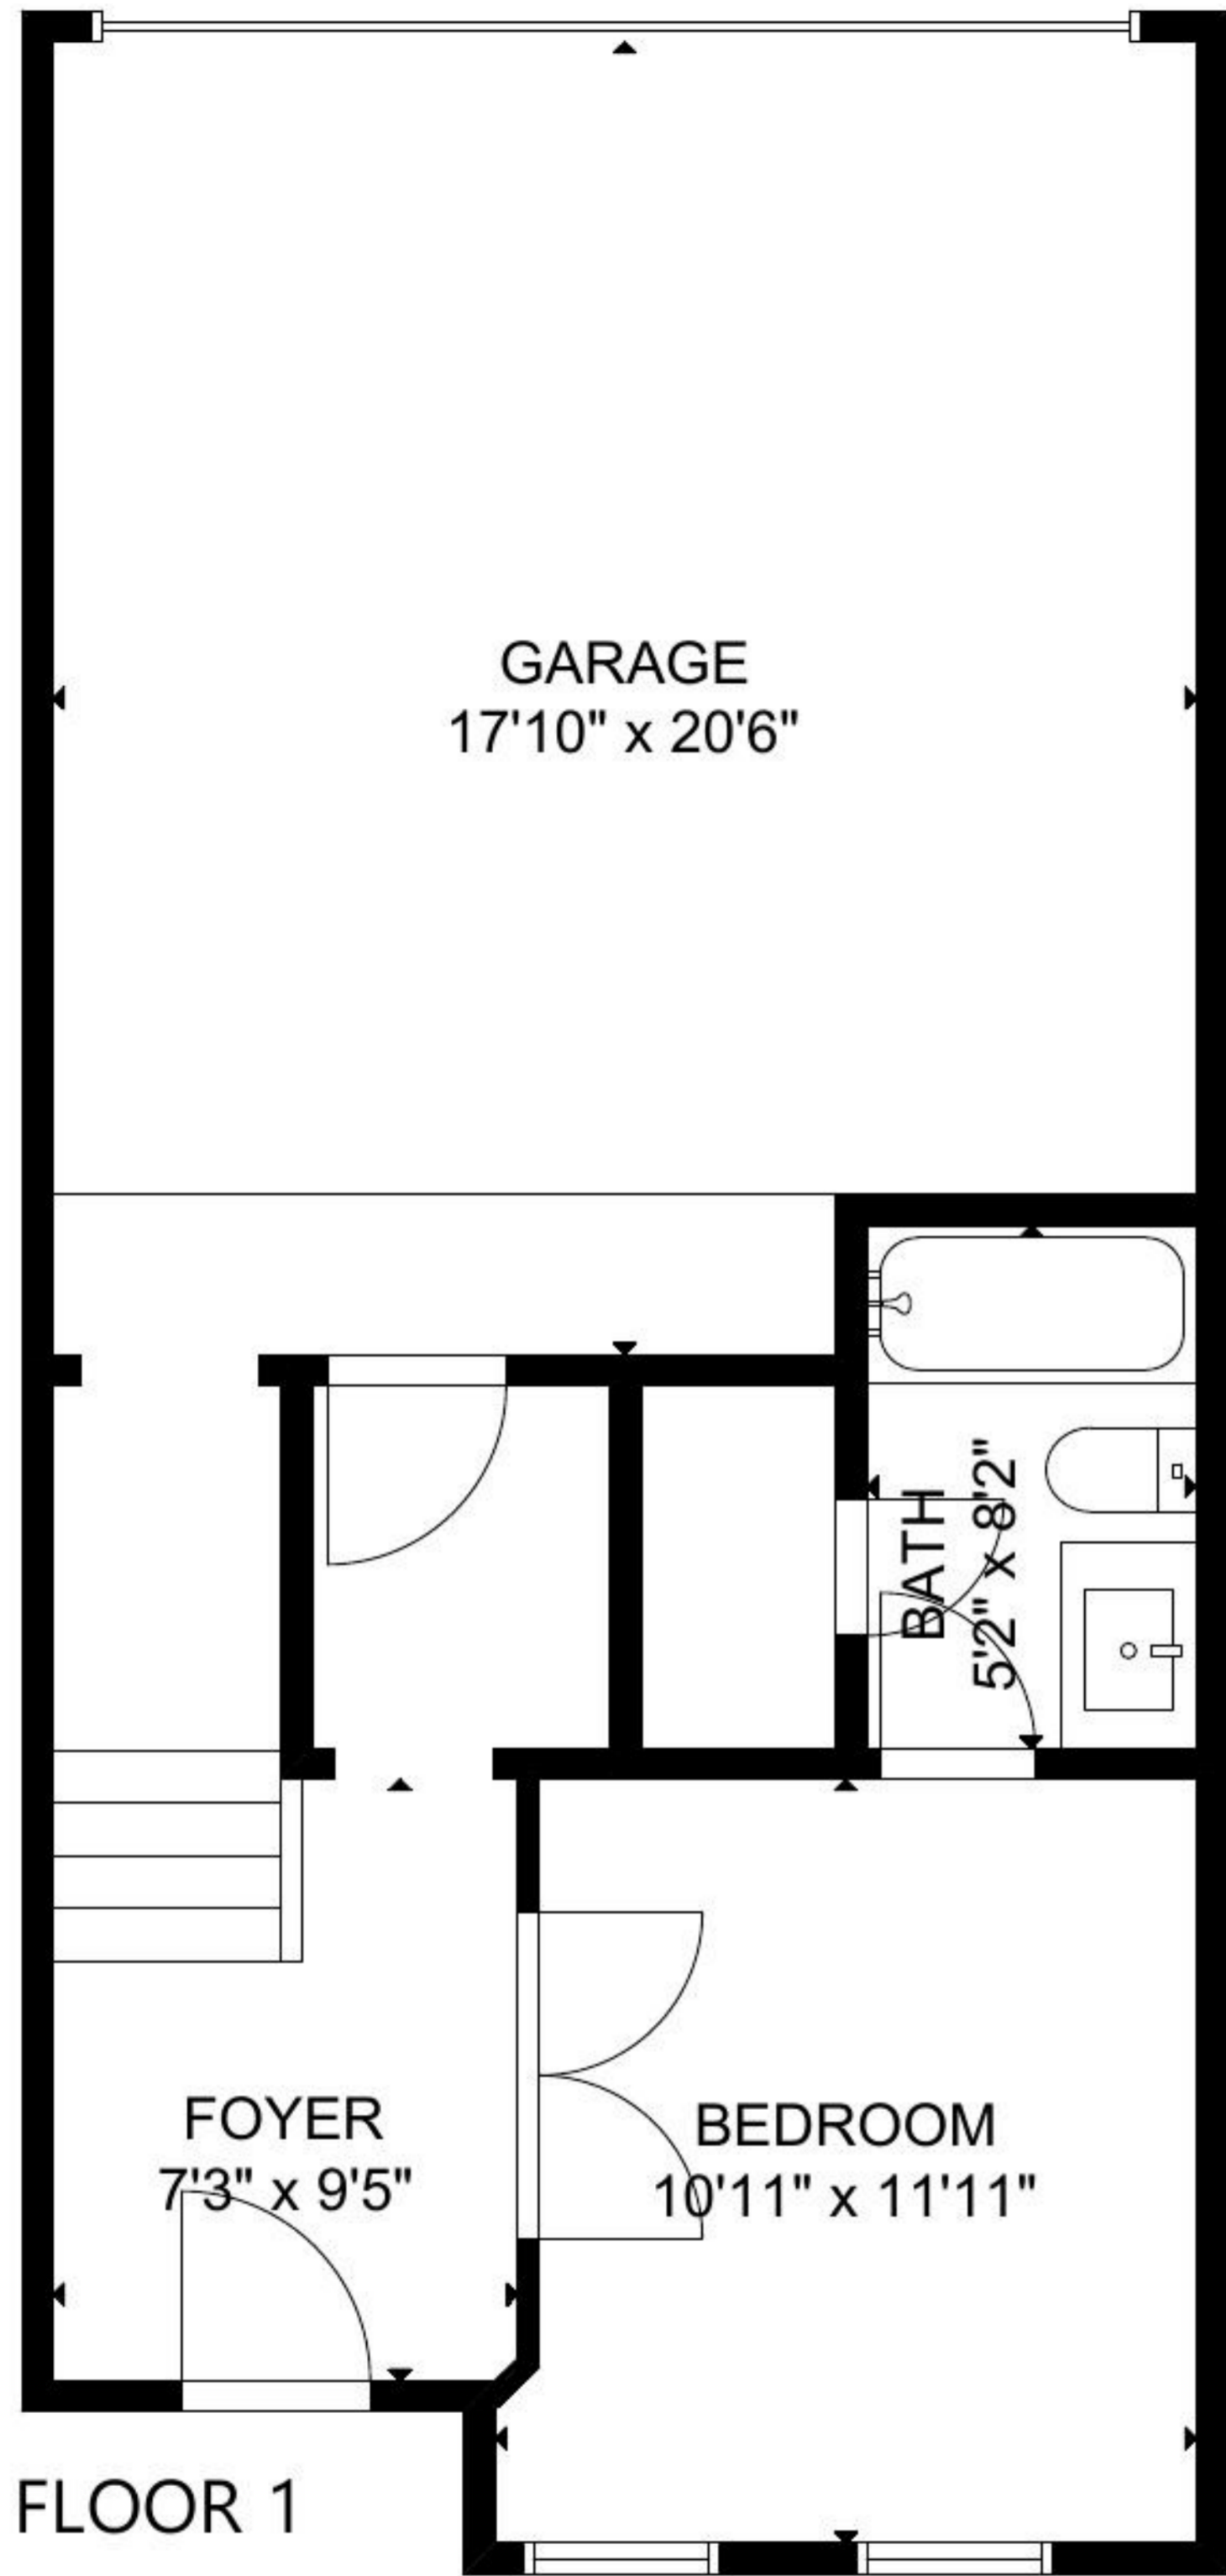

# 823 Paige St Houston TX 77003

GROSS INTERNAL AREA  
TOTAL: 1,782 sq ft  
FLOOR 1: 318 sq ft, FLOOR 2: 646 sq ft  
FLOOR 3: 818 sq ft  
EXCLUDED AREA: GARAGE: 352 sq ft, BALCONY: 149 sq ft  
SIZE AND DIMENSIONS ARE APPROXIMATE, ACTUAL MAY VARY.