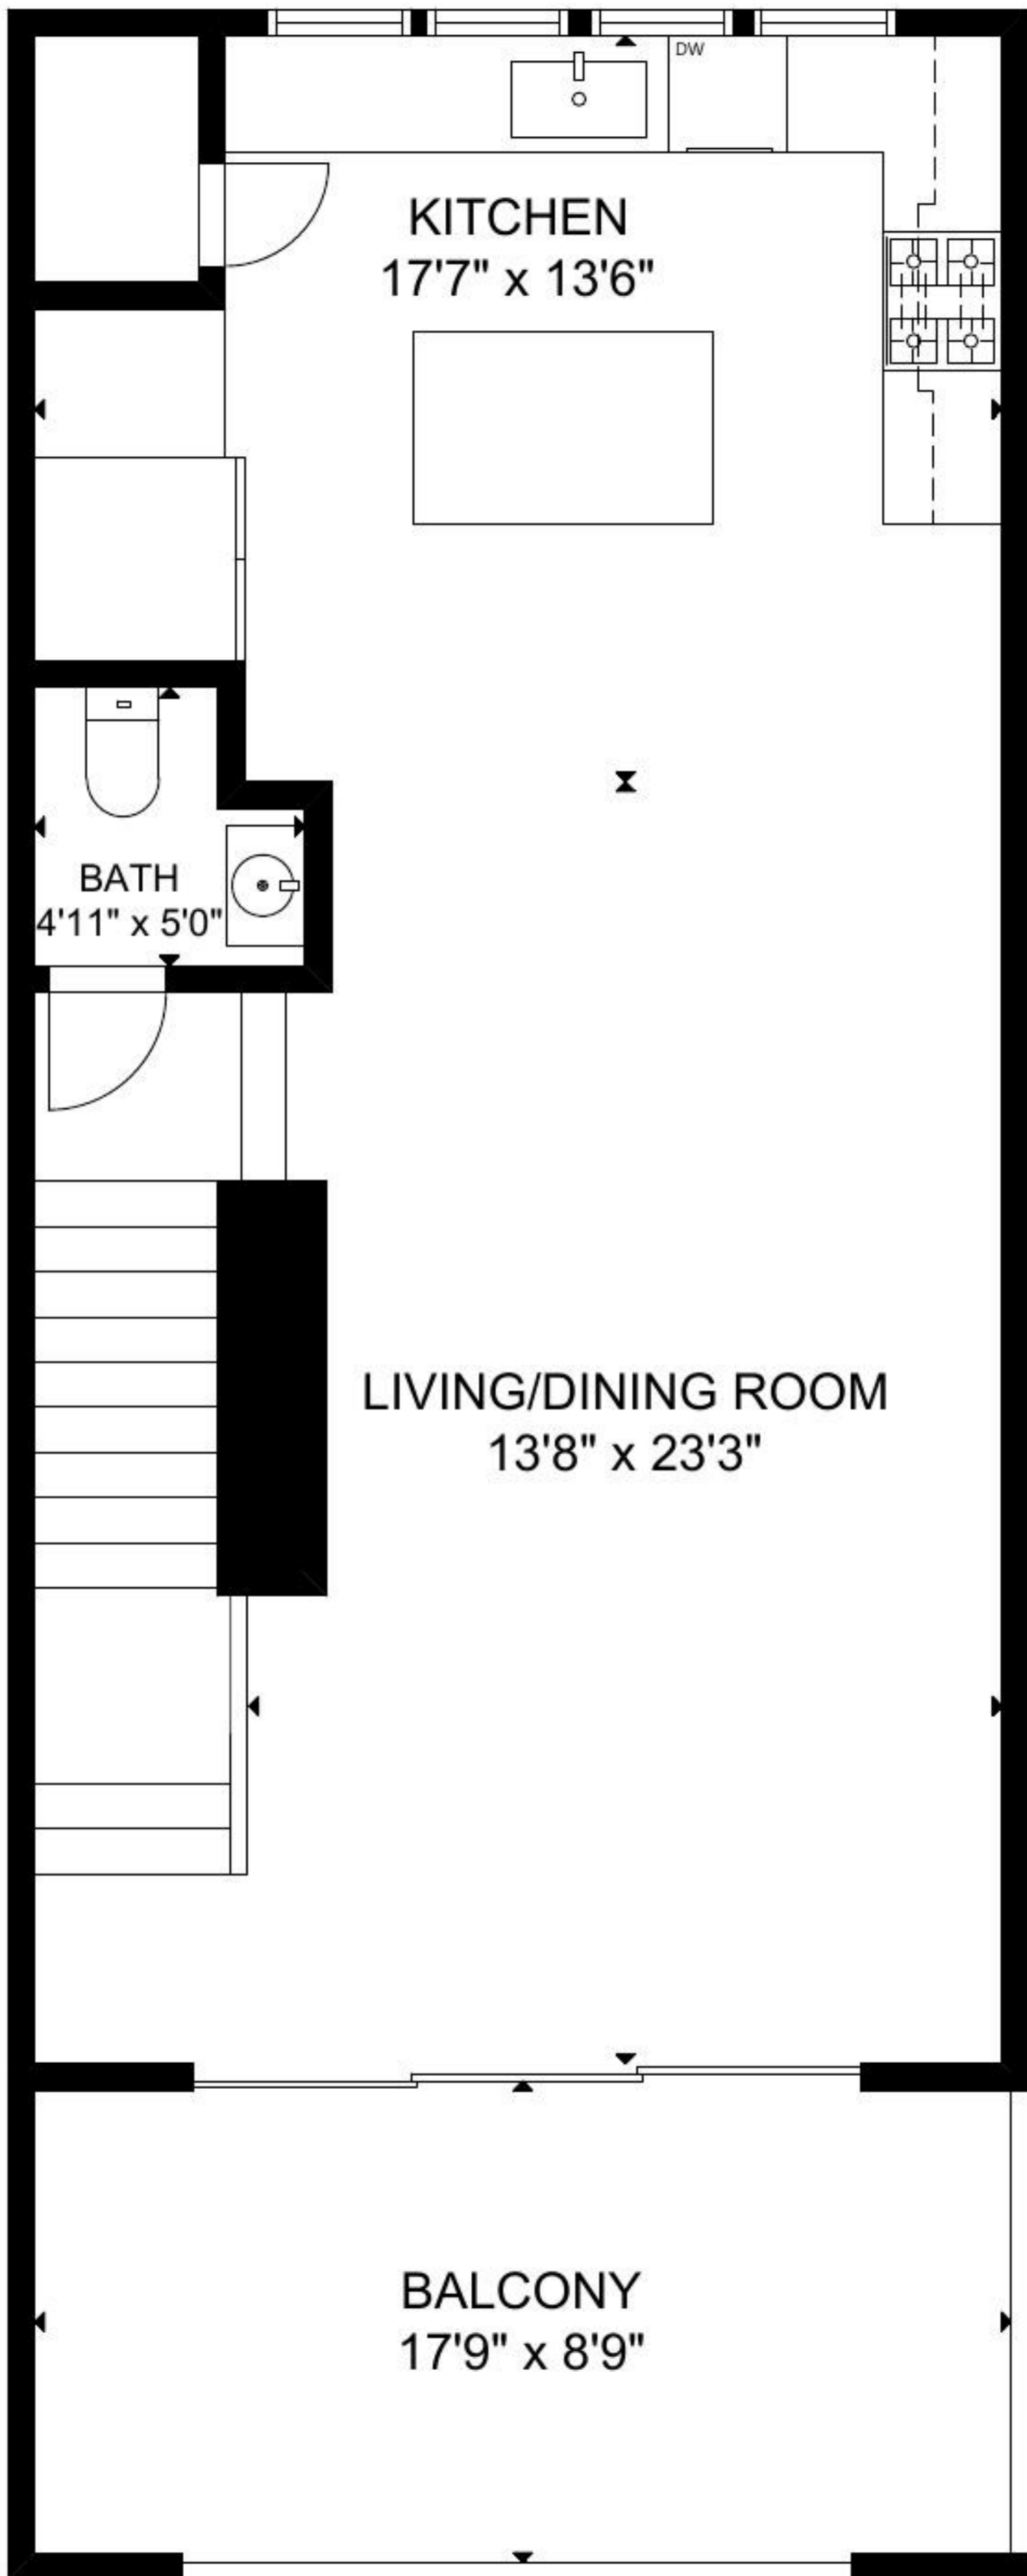

# 823 Paige St Houston TX 77003

GROSS INTERNAL AREA  
TOTAL: 1,782 sq ft  
FLOOR 1: 318 sq ft, FLOOR 2: 646 sq ft  
FLOOR 3: 818 sq ft  
EXCLUDED AREA: GARAGE: 352 sq ft, BALCONY: 149 sq ft  
SIZE AND DIMENSIONS ARE APPROXIMATE, ACTUAL MAY VARY.