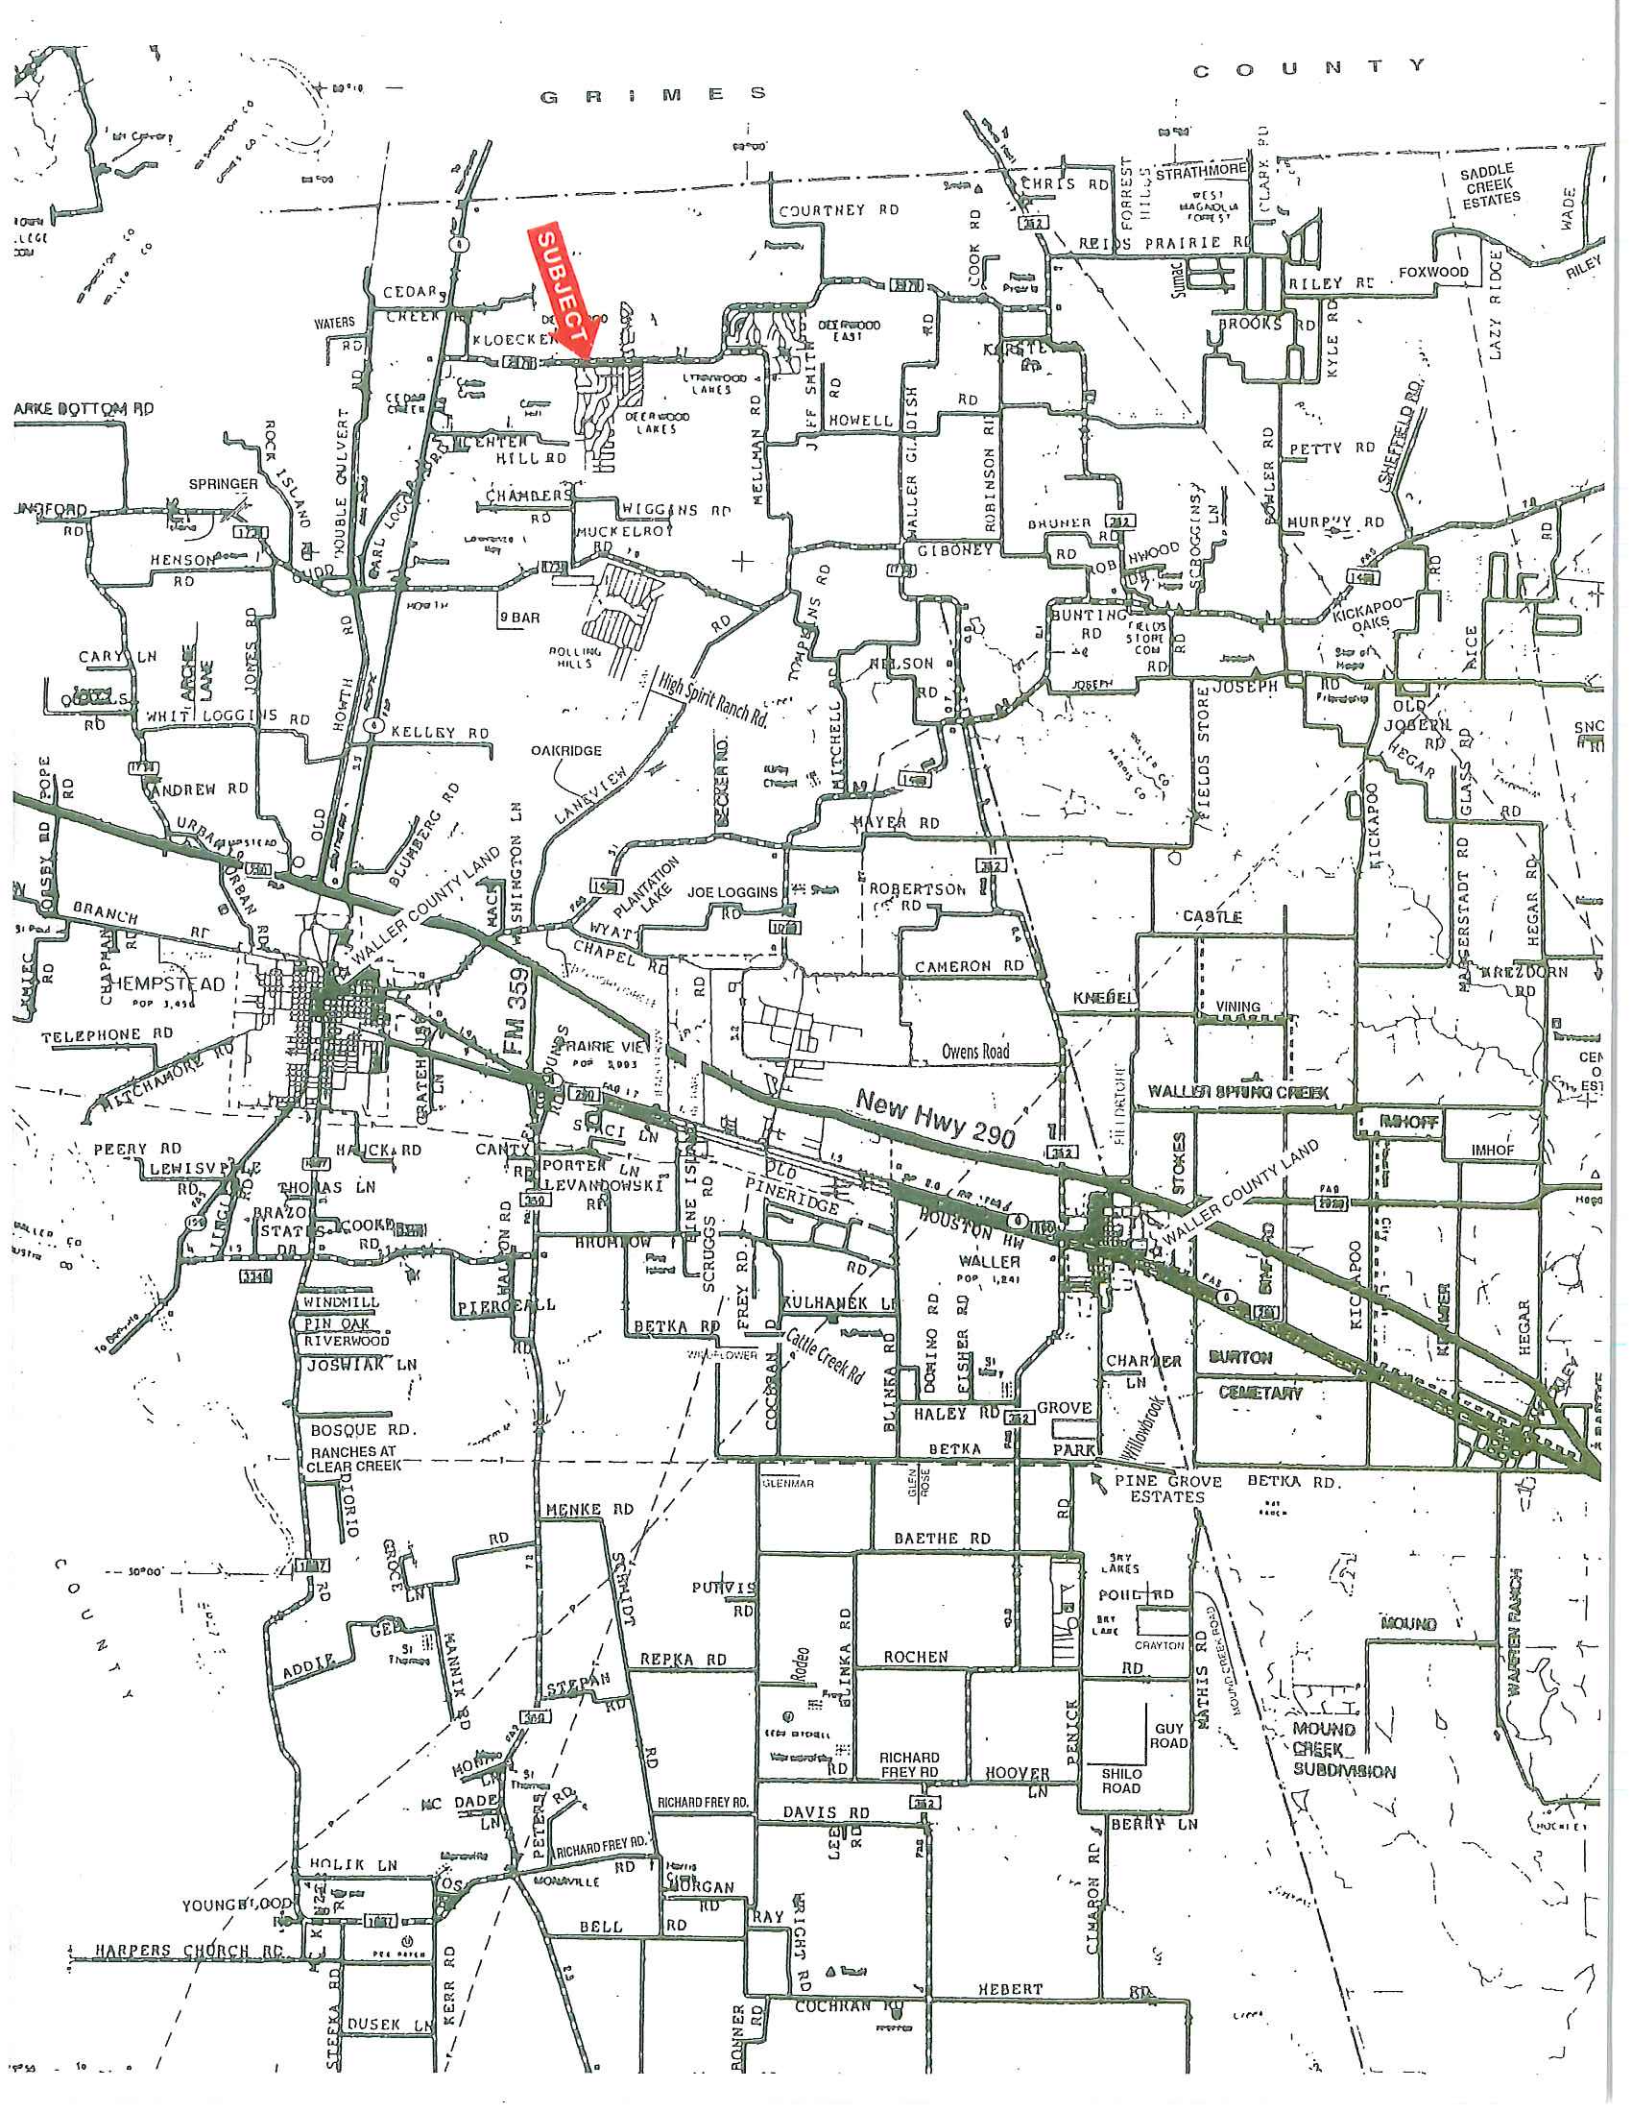

SUBJECT

0 Moose Dr.
Waller County, Texas, AC +/-

 Boundary

0 Moose Dr.
Waller County, Texas, AC +/-

 Boundary

 The information contained herein was obtained from sources deemed to be reliable. MapRight Services makes no warranties or guarantees as to the completeness or accuracy thereof.

0 Moose Dr.
Waller County, Texas, AC +/-

Boundary

The information contained herein was obtained from sources deemed to be reliable. MapRight Services makes no warranties or guarantees as to the completeness or accuracy thereof.

0 Moose Dr.
 Waller County, Texas, AC +/-

-  Boundary
-  100 Year Floodplain
-  500 Year Floodplain
-  Floodway
-  Special
-  Unmapped/ Not Included