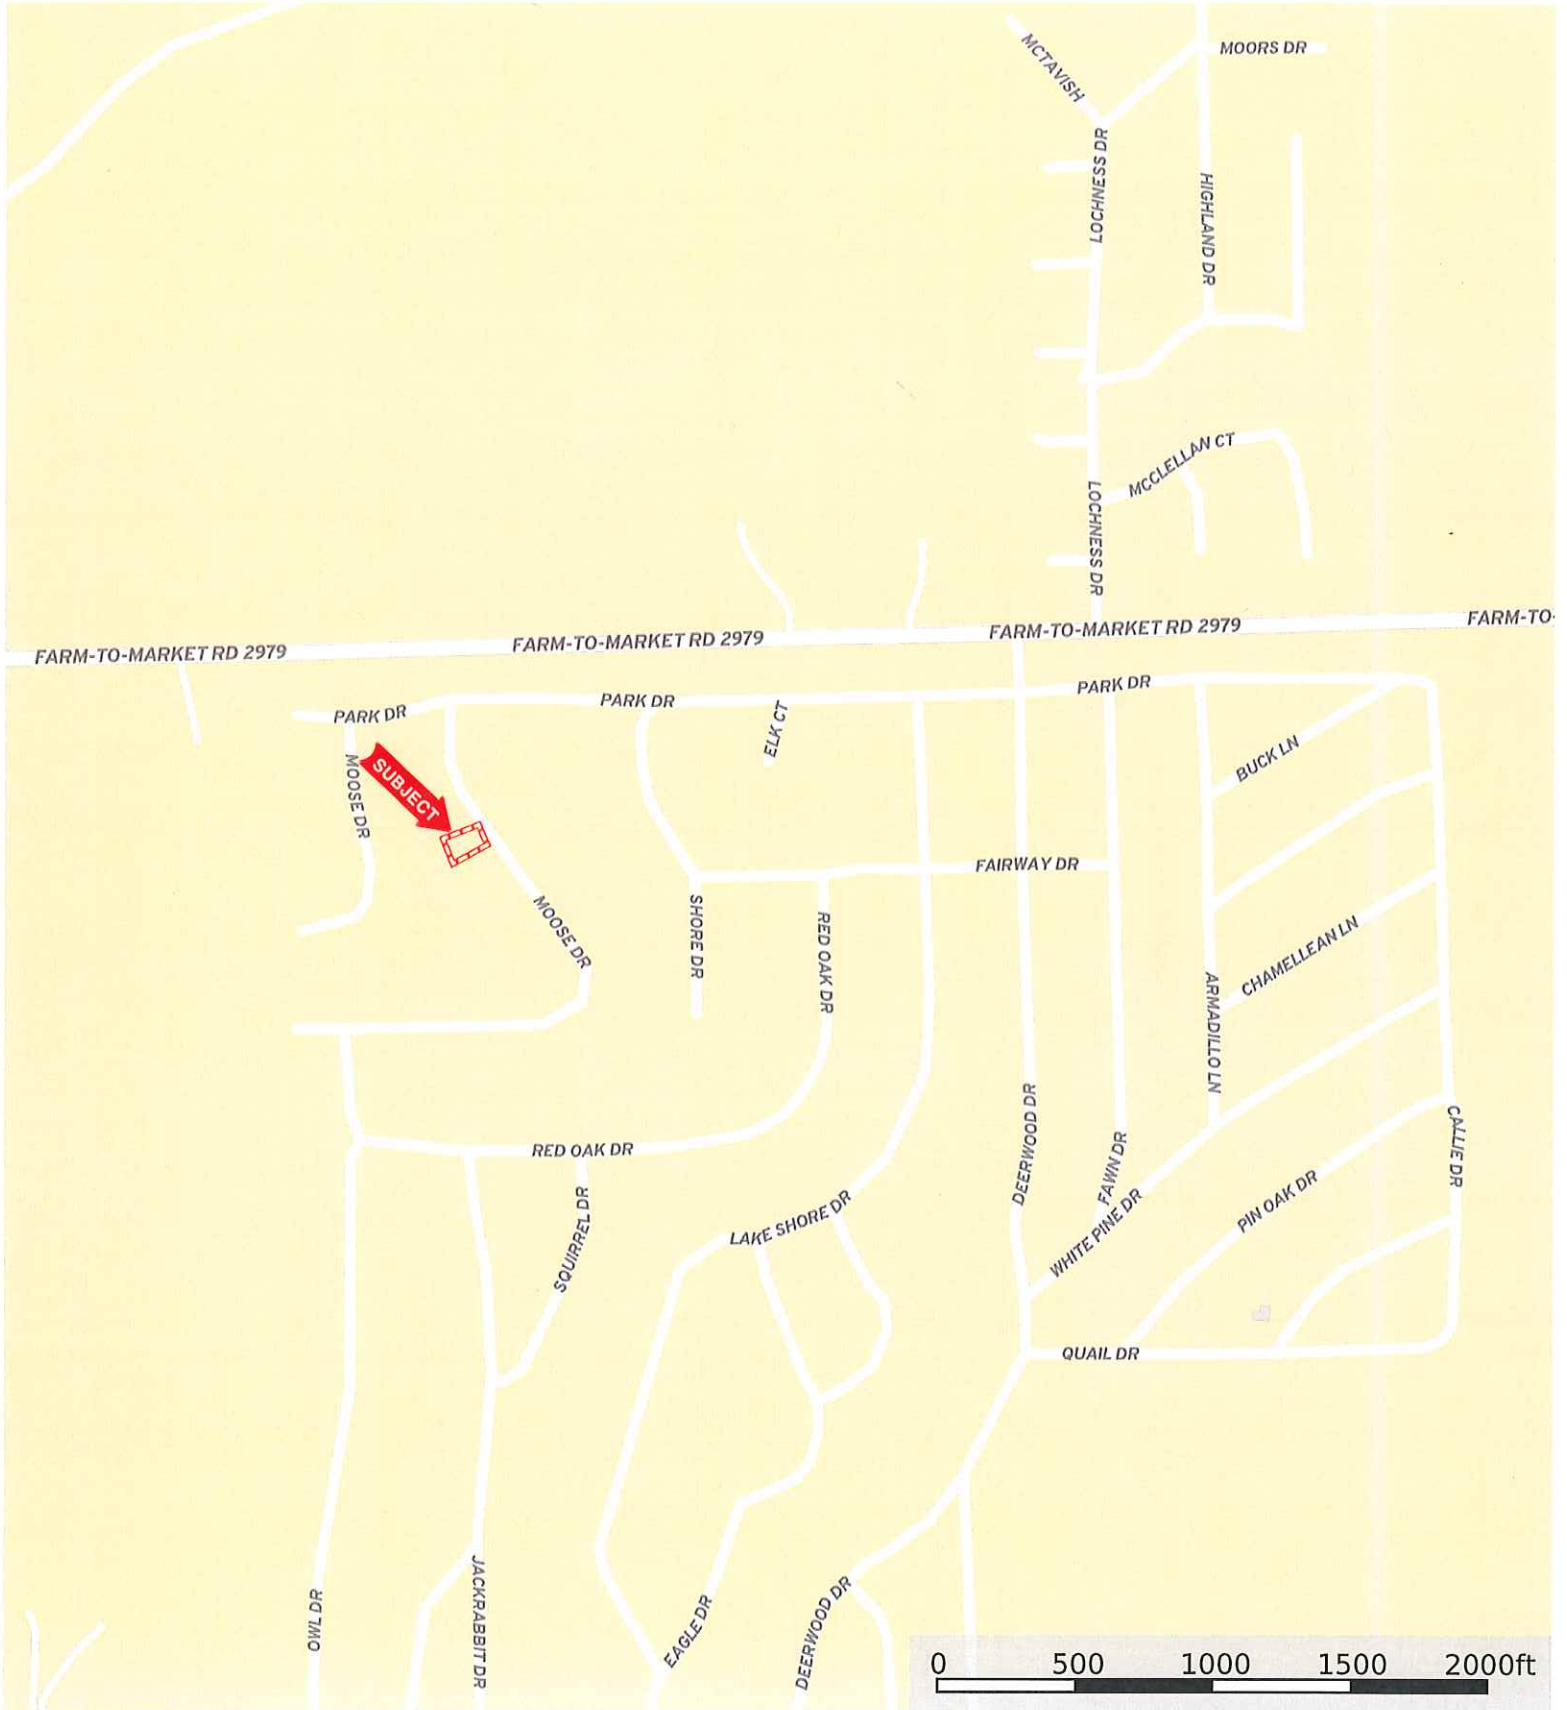

SUBJECT

0 Moose Dr.
Waller County, Texas, AC +/-

 Boundary

0 Moose Dr.
Waller County, Texas, AC +/-

 Boundary

 The information contained herein was obtained from sources deemed to be reliable. MapRight Services makes no warranties or guarantees as to the completeness or accuracy thereof.

0 Moose Dr.
Waller County, Texas, AC +/-

Boundary

The information contained herein was obtained from sources deemed to be reliable. MapRight Services makes no warranties or guarantees as to the completeness or accuracy thereof.

0 Moose Dr.
 Waller County, Texas, AC +/-

-  Boundary
-  100 Year Floodplain
-  500 Year Floodplain
-  Floodway
-  Special
-  Unmapped/ Not Included