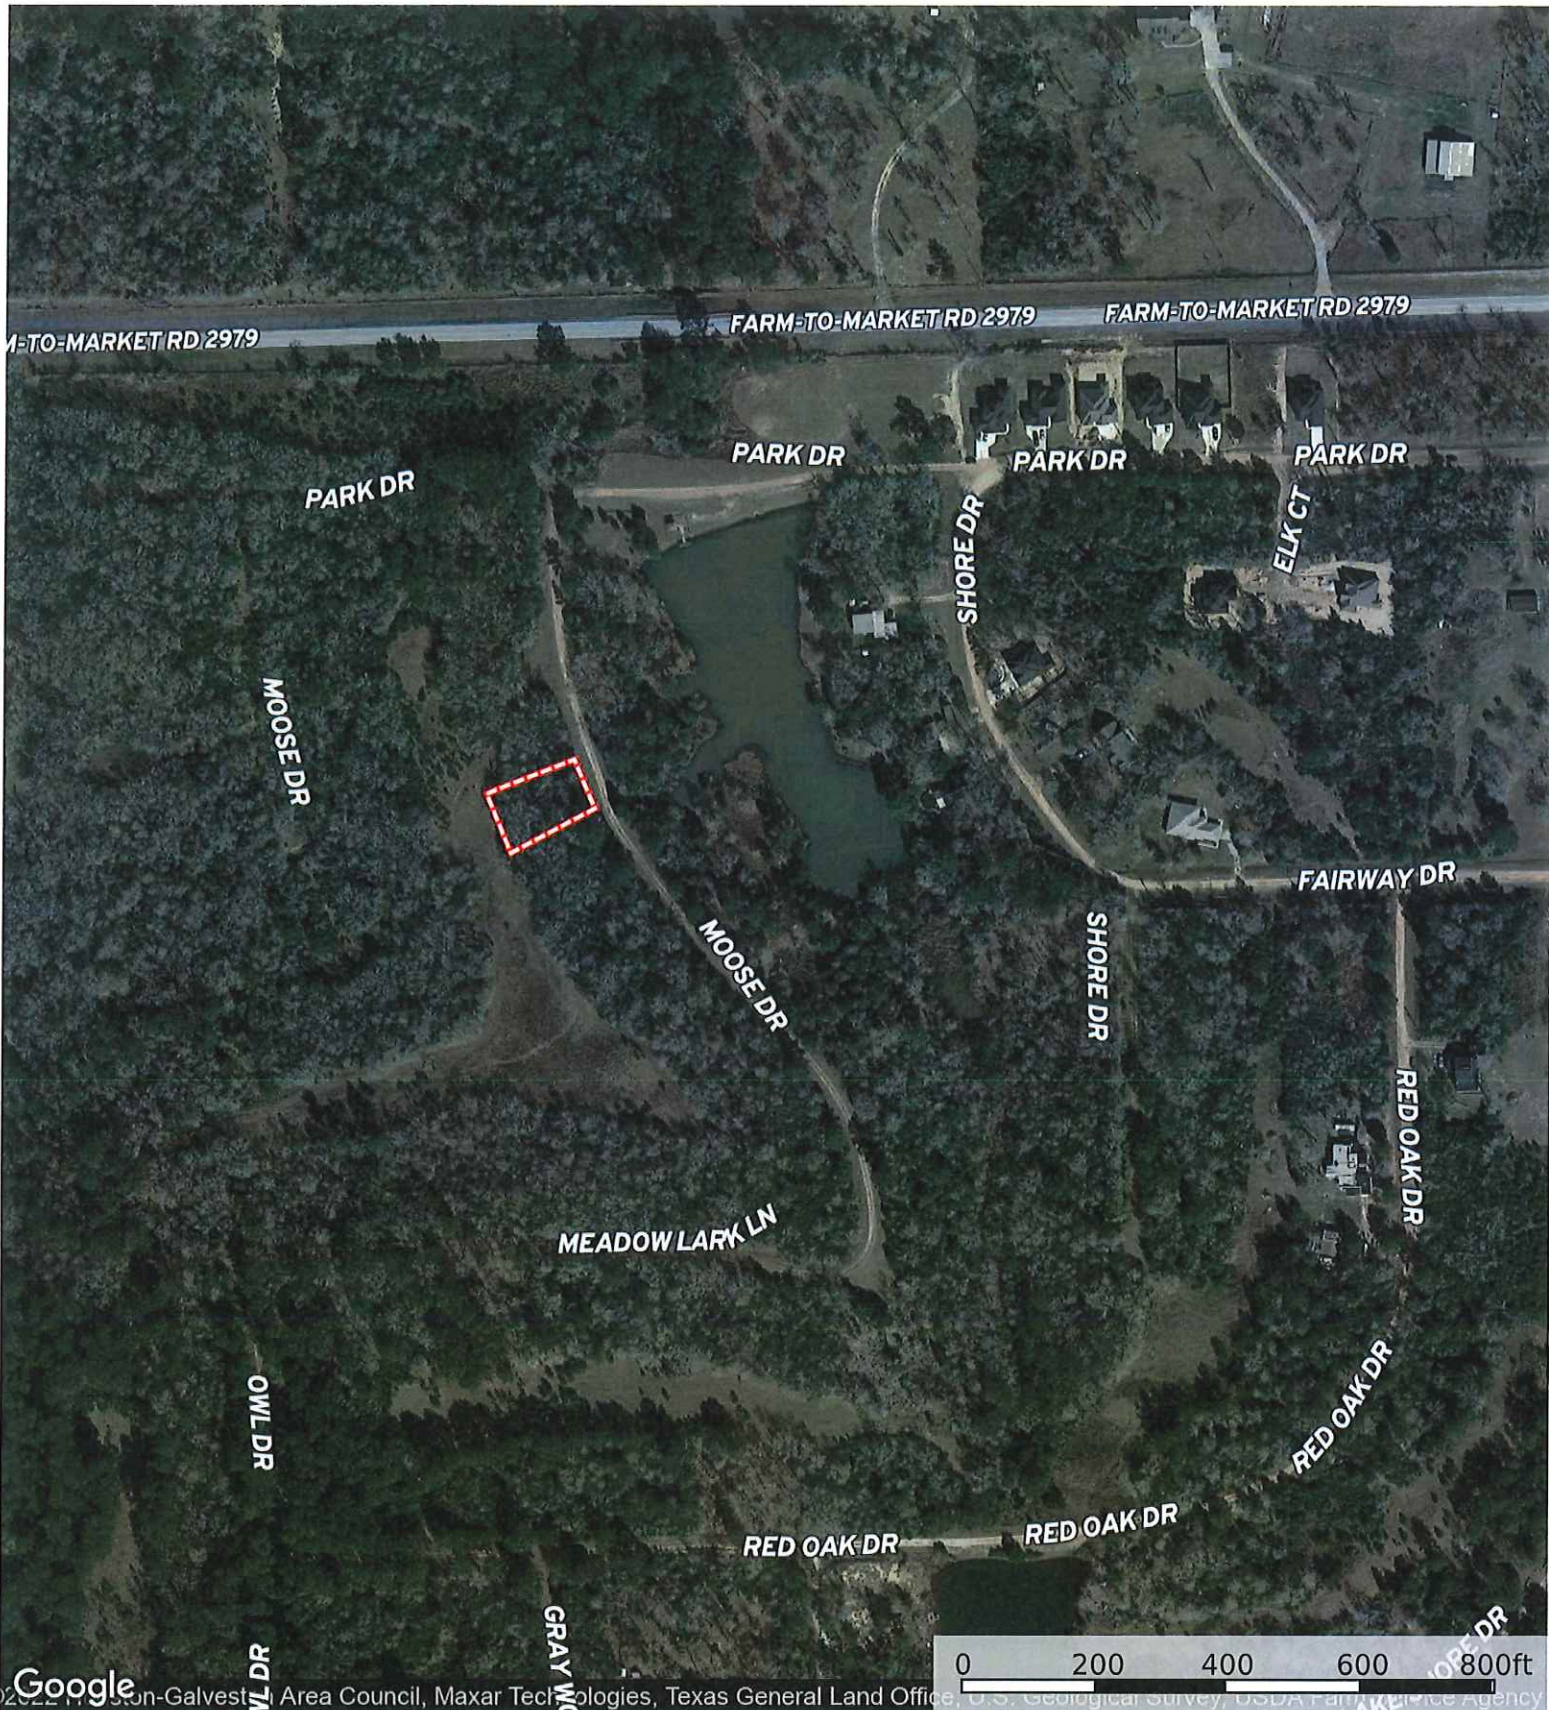

SUBJECT

0 Moose Dr.
Waller County, Texas, AC +/-

 Boundary

0 Moose Dr.
Waller County, Texas, AC +/-

 Boundary

 The information contained herein was obtained from sources deemed to be reliable. MapRight Services makes no warranties or guarantees as to the completeness or accuracy thereof.

0 Moose Dr.
Waller County, Texas, AC +/-

Boundary

The information contained herein was obtained from sources deemed to be reliable. MapRight Services makes no warranties or guarantees as to the completeness or accuracy thereof.

0 Moose Dr.
 Waller County, Texas, AC +/-

-  Boundary
-  100 Year Floodplain
-  500 Year Floodplain
-  Floodway
-  Special
-  Unmapped/ Not Included