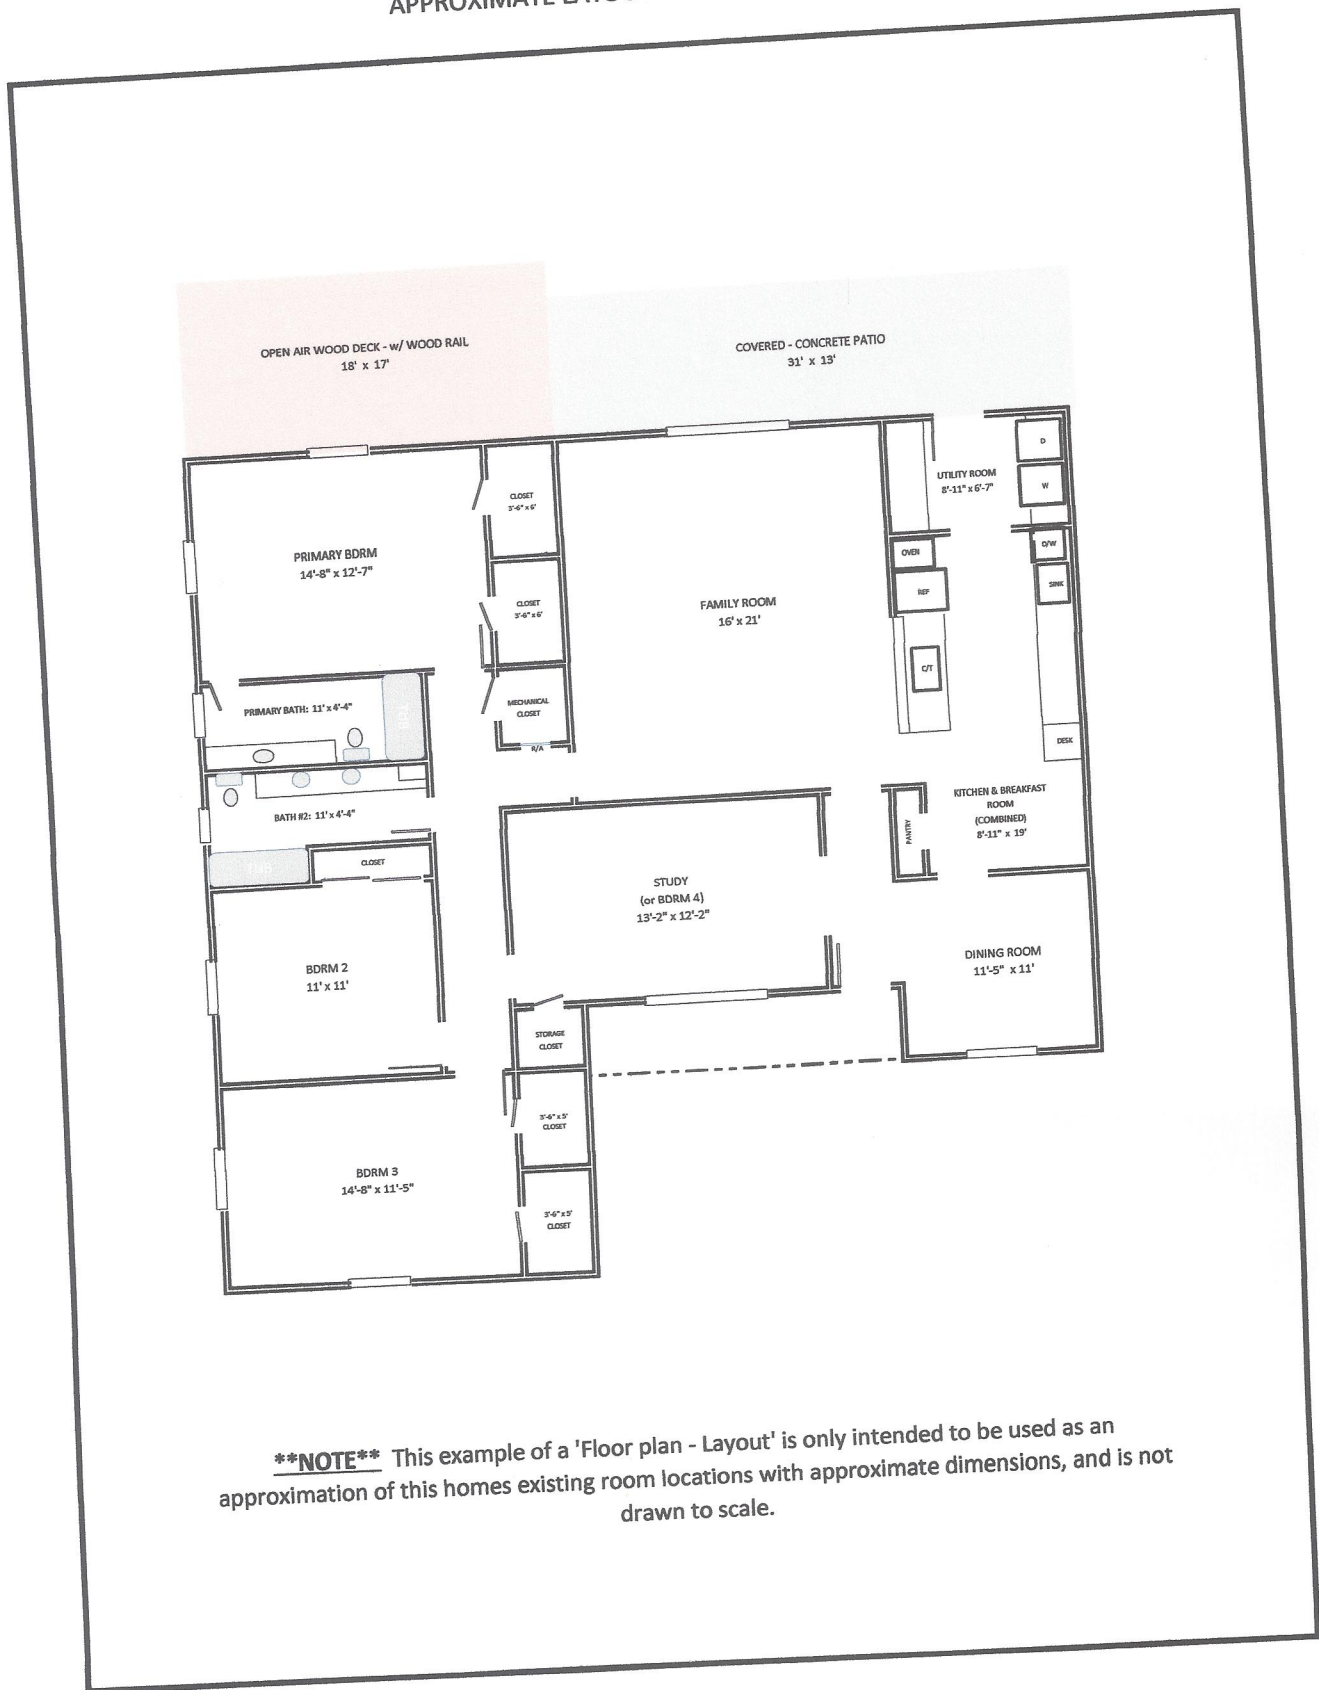

5 WINDSONG LANE  
FRIENDSWOOD, TX 77546

APPROXIMATE LAYOUT and DIMENSIONS

**\*\*NOTE\*\*** This example of a 'Floor plan - Layout' is only intended to be used as an approximation of this homes existing room locations with approximate dimensions, and is not drawn to scale.