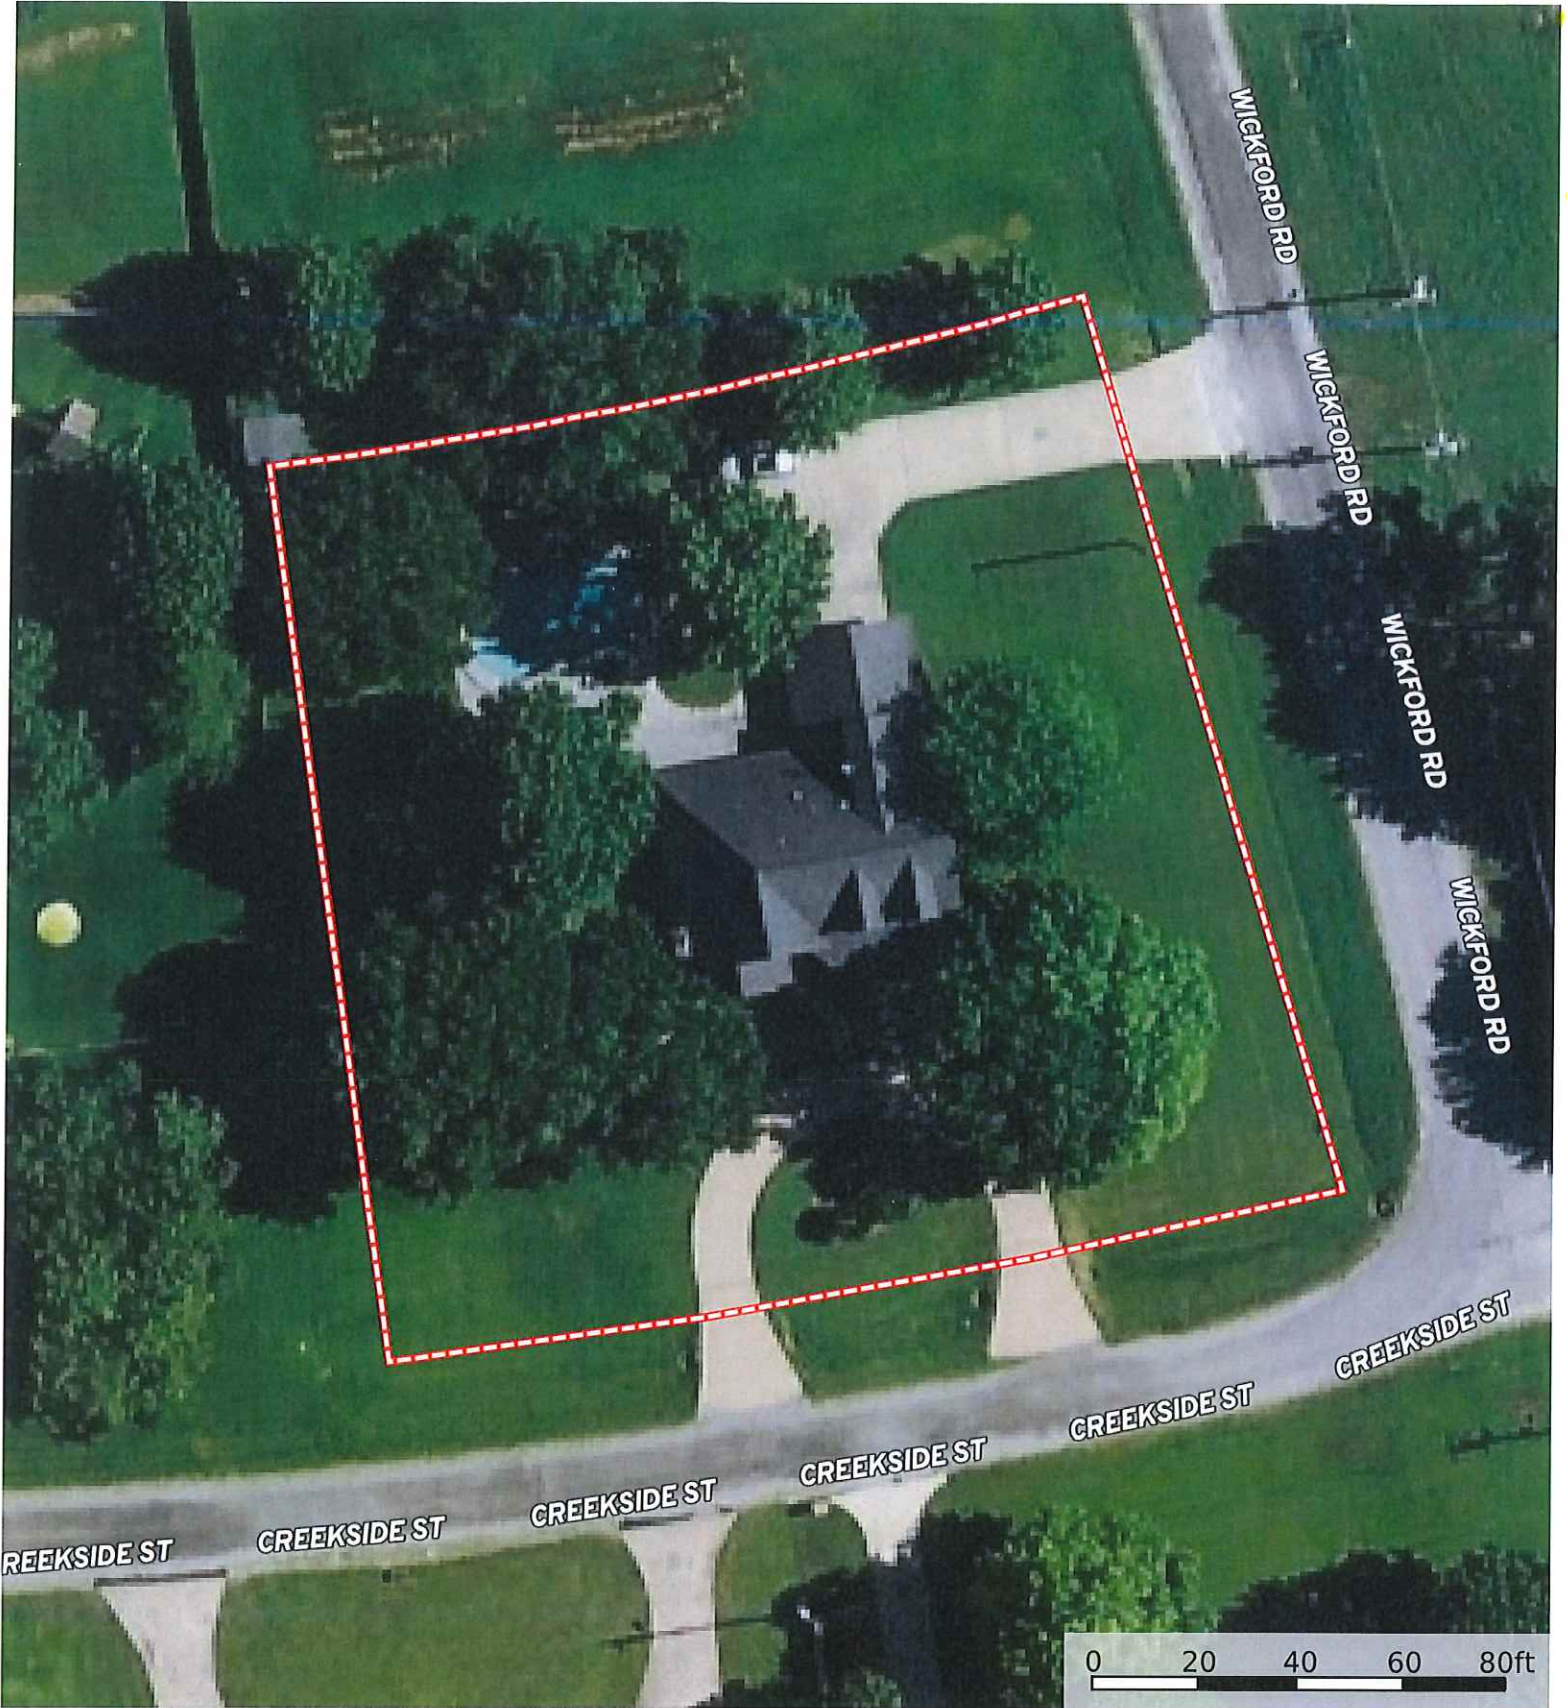

3000 Creekside Dr.
Washington County, Texas, AC +/-

 Boundary

3000 Creekside Dr.
Washington County, Texas, AC +/-

 Boundary

3000 Creekside Dr.
Washington County, Texas, AC +/-

- Boundary
- 100 Year Floodplain
- 500 Year Floodplain
- Floodway
- Special
- Unmapped/ Not Included