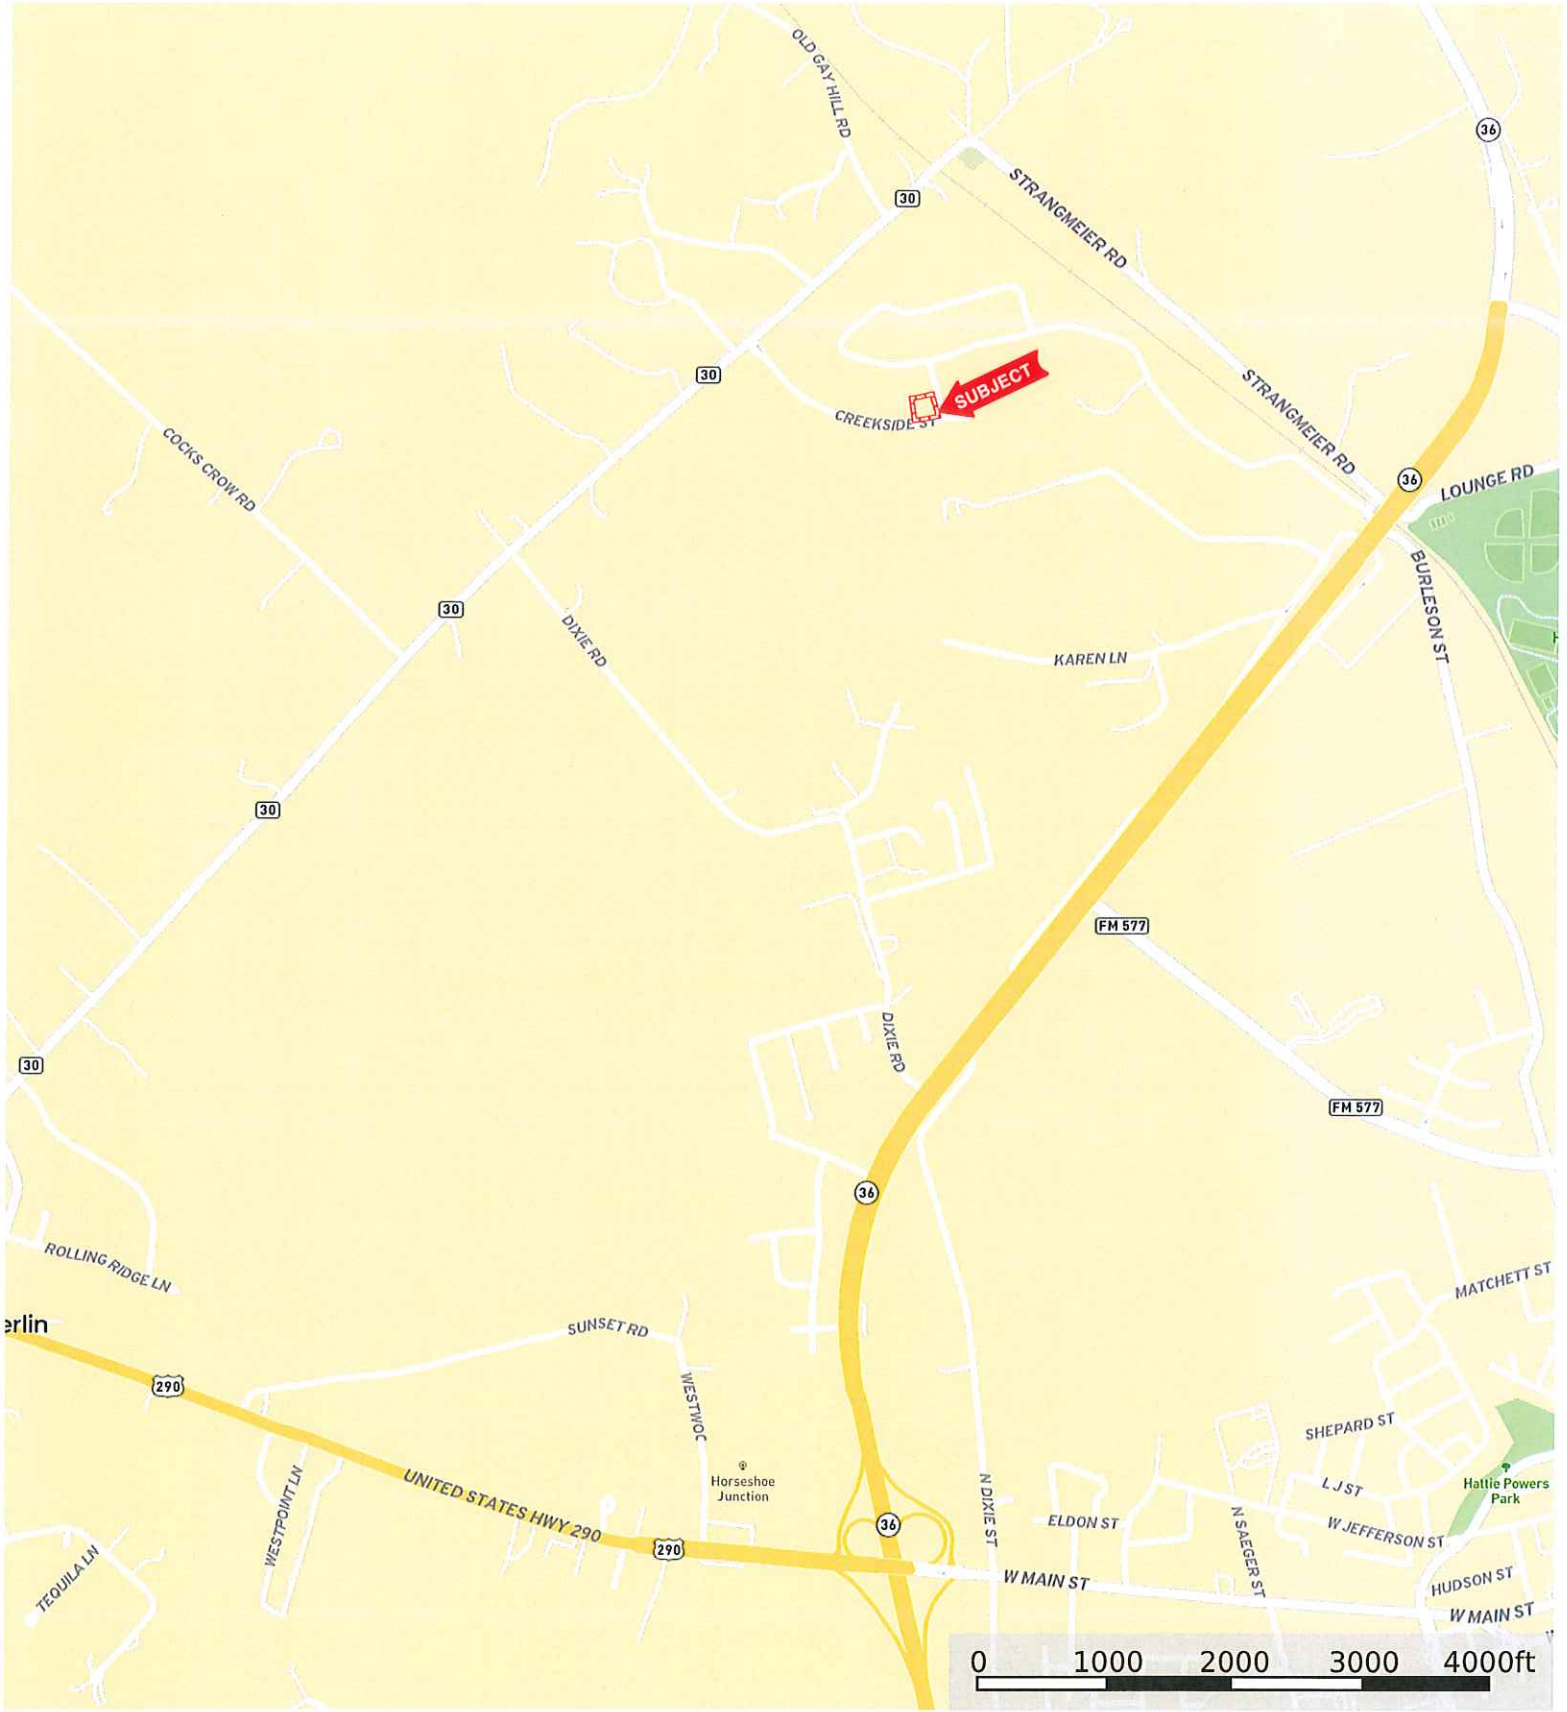

3000 Creekside Dr.
Washington County, Texas, AC +/-

 Boundary

3000 Creekside Dr.
Washington County, Texas, AC +/-

 Boundary

3000 Creekside Dr.
Washington County, Texas, AC +/-

- Boundary
- 100 Year Floodplain
- 500 Year Floodplain
- Floodway
- Special
- Unmapped/ Not Included