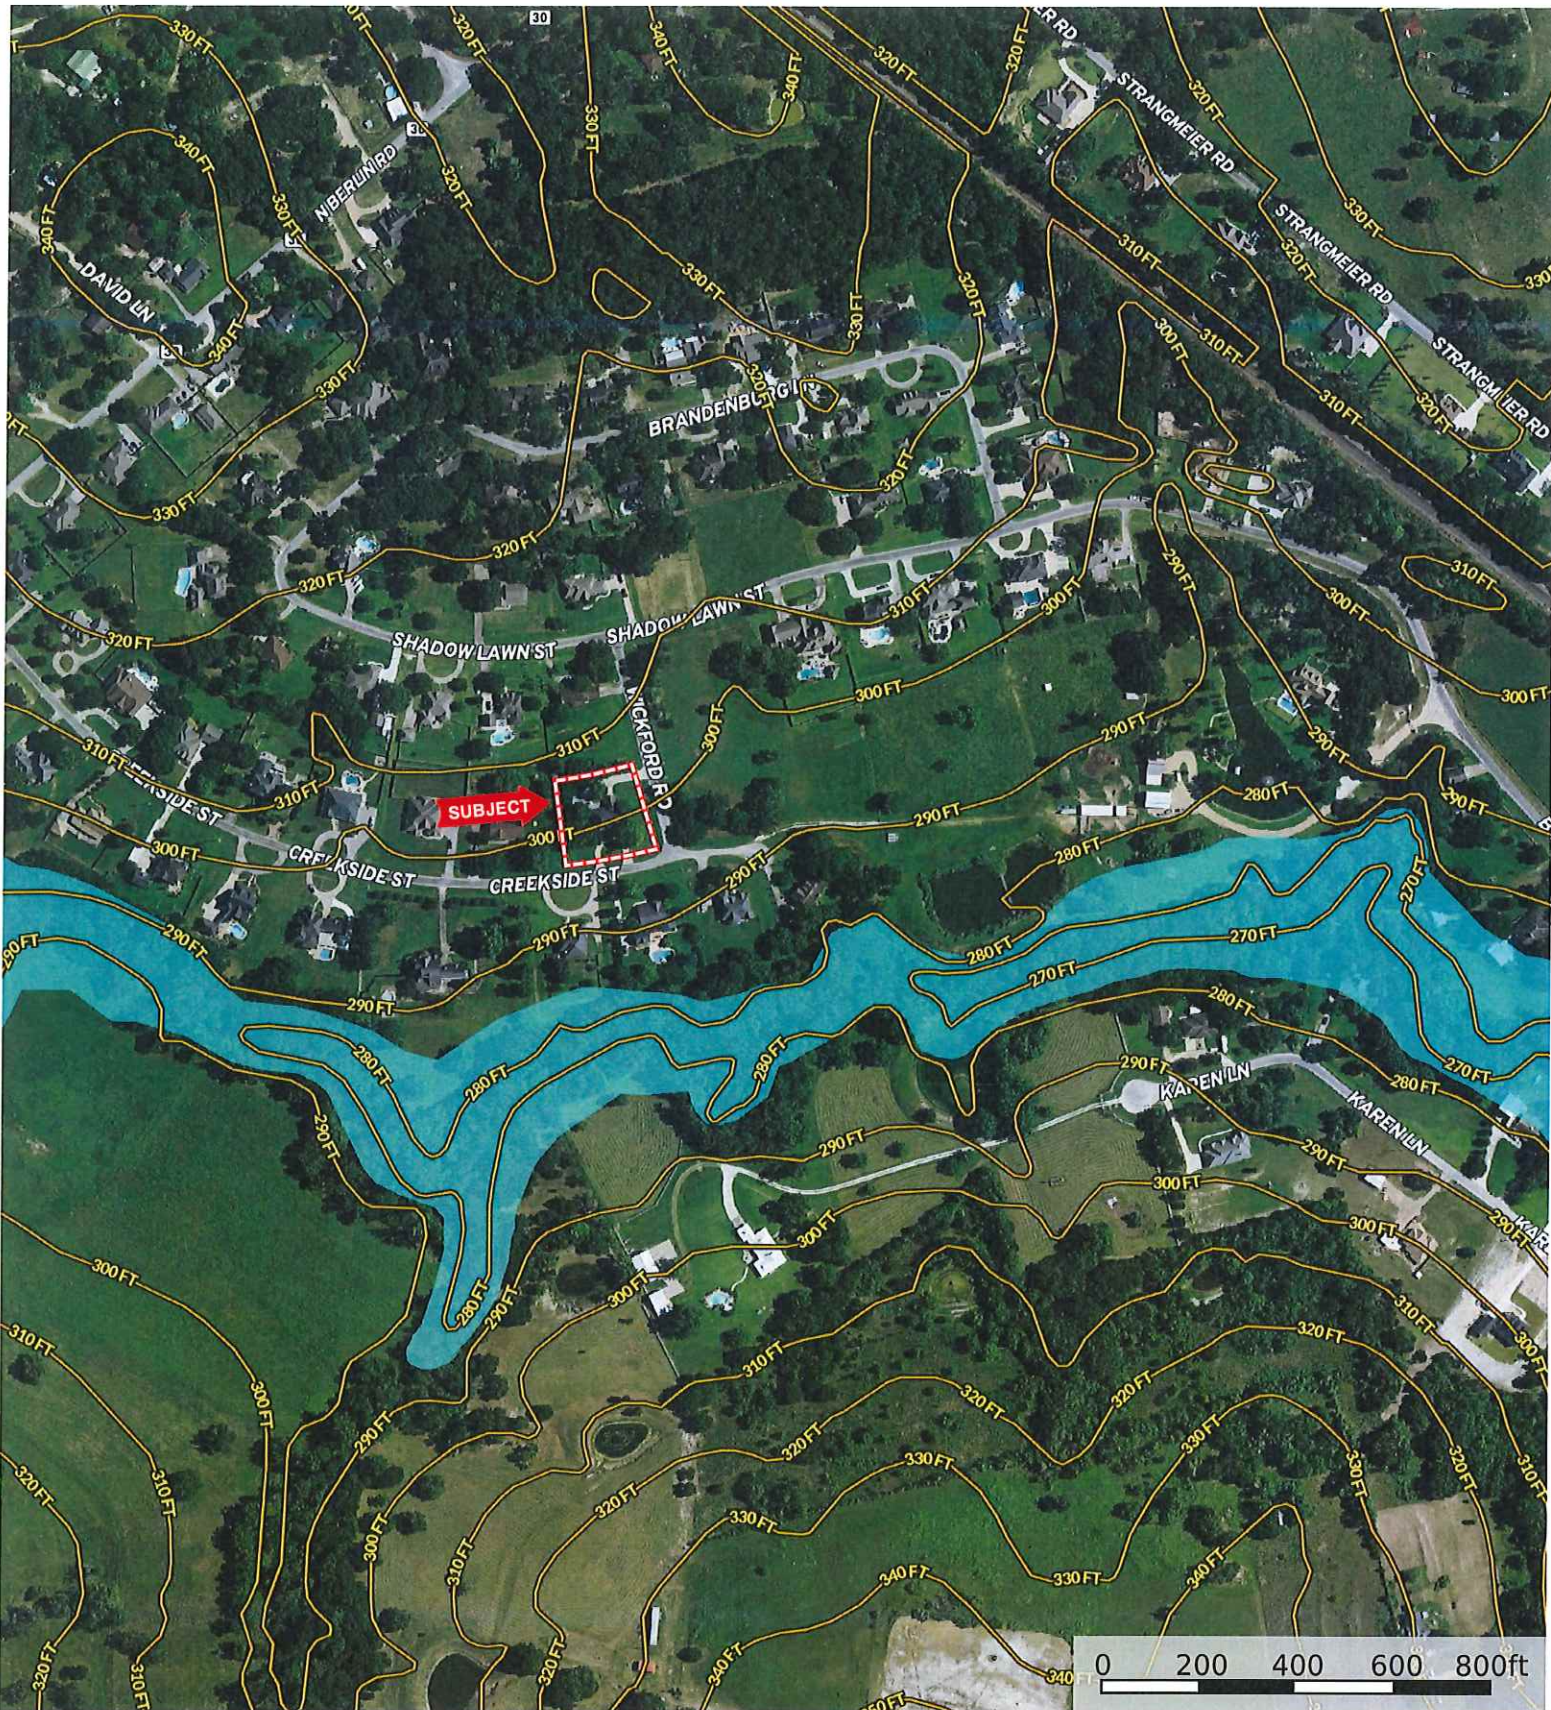

3000 Creekside Dr.
Washington County, Texas, AC +/-

 Boundary

3000 Creekside Dr.
Washington County, Texas, AC +/-

 Boundary

3000 Creekside Dr.
Washington County, Texas, AC +/-

- Boundary
- 100 Year Floodplain
- 500 Year Floodplain
- Floodway
- Special
- Unmapped/ Not Included