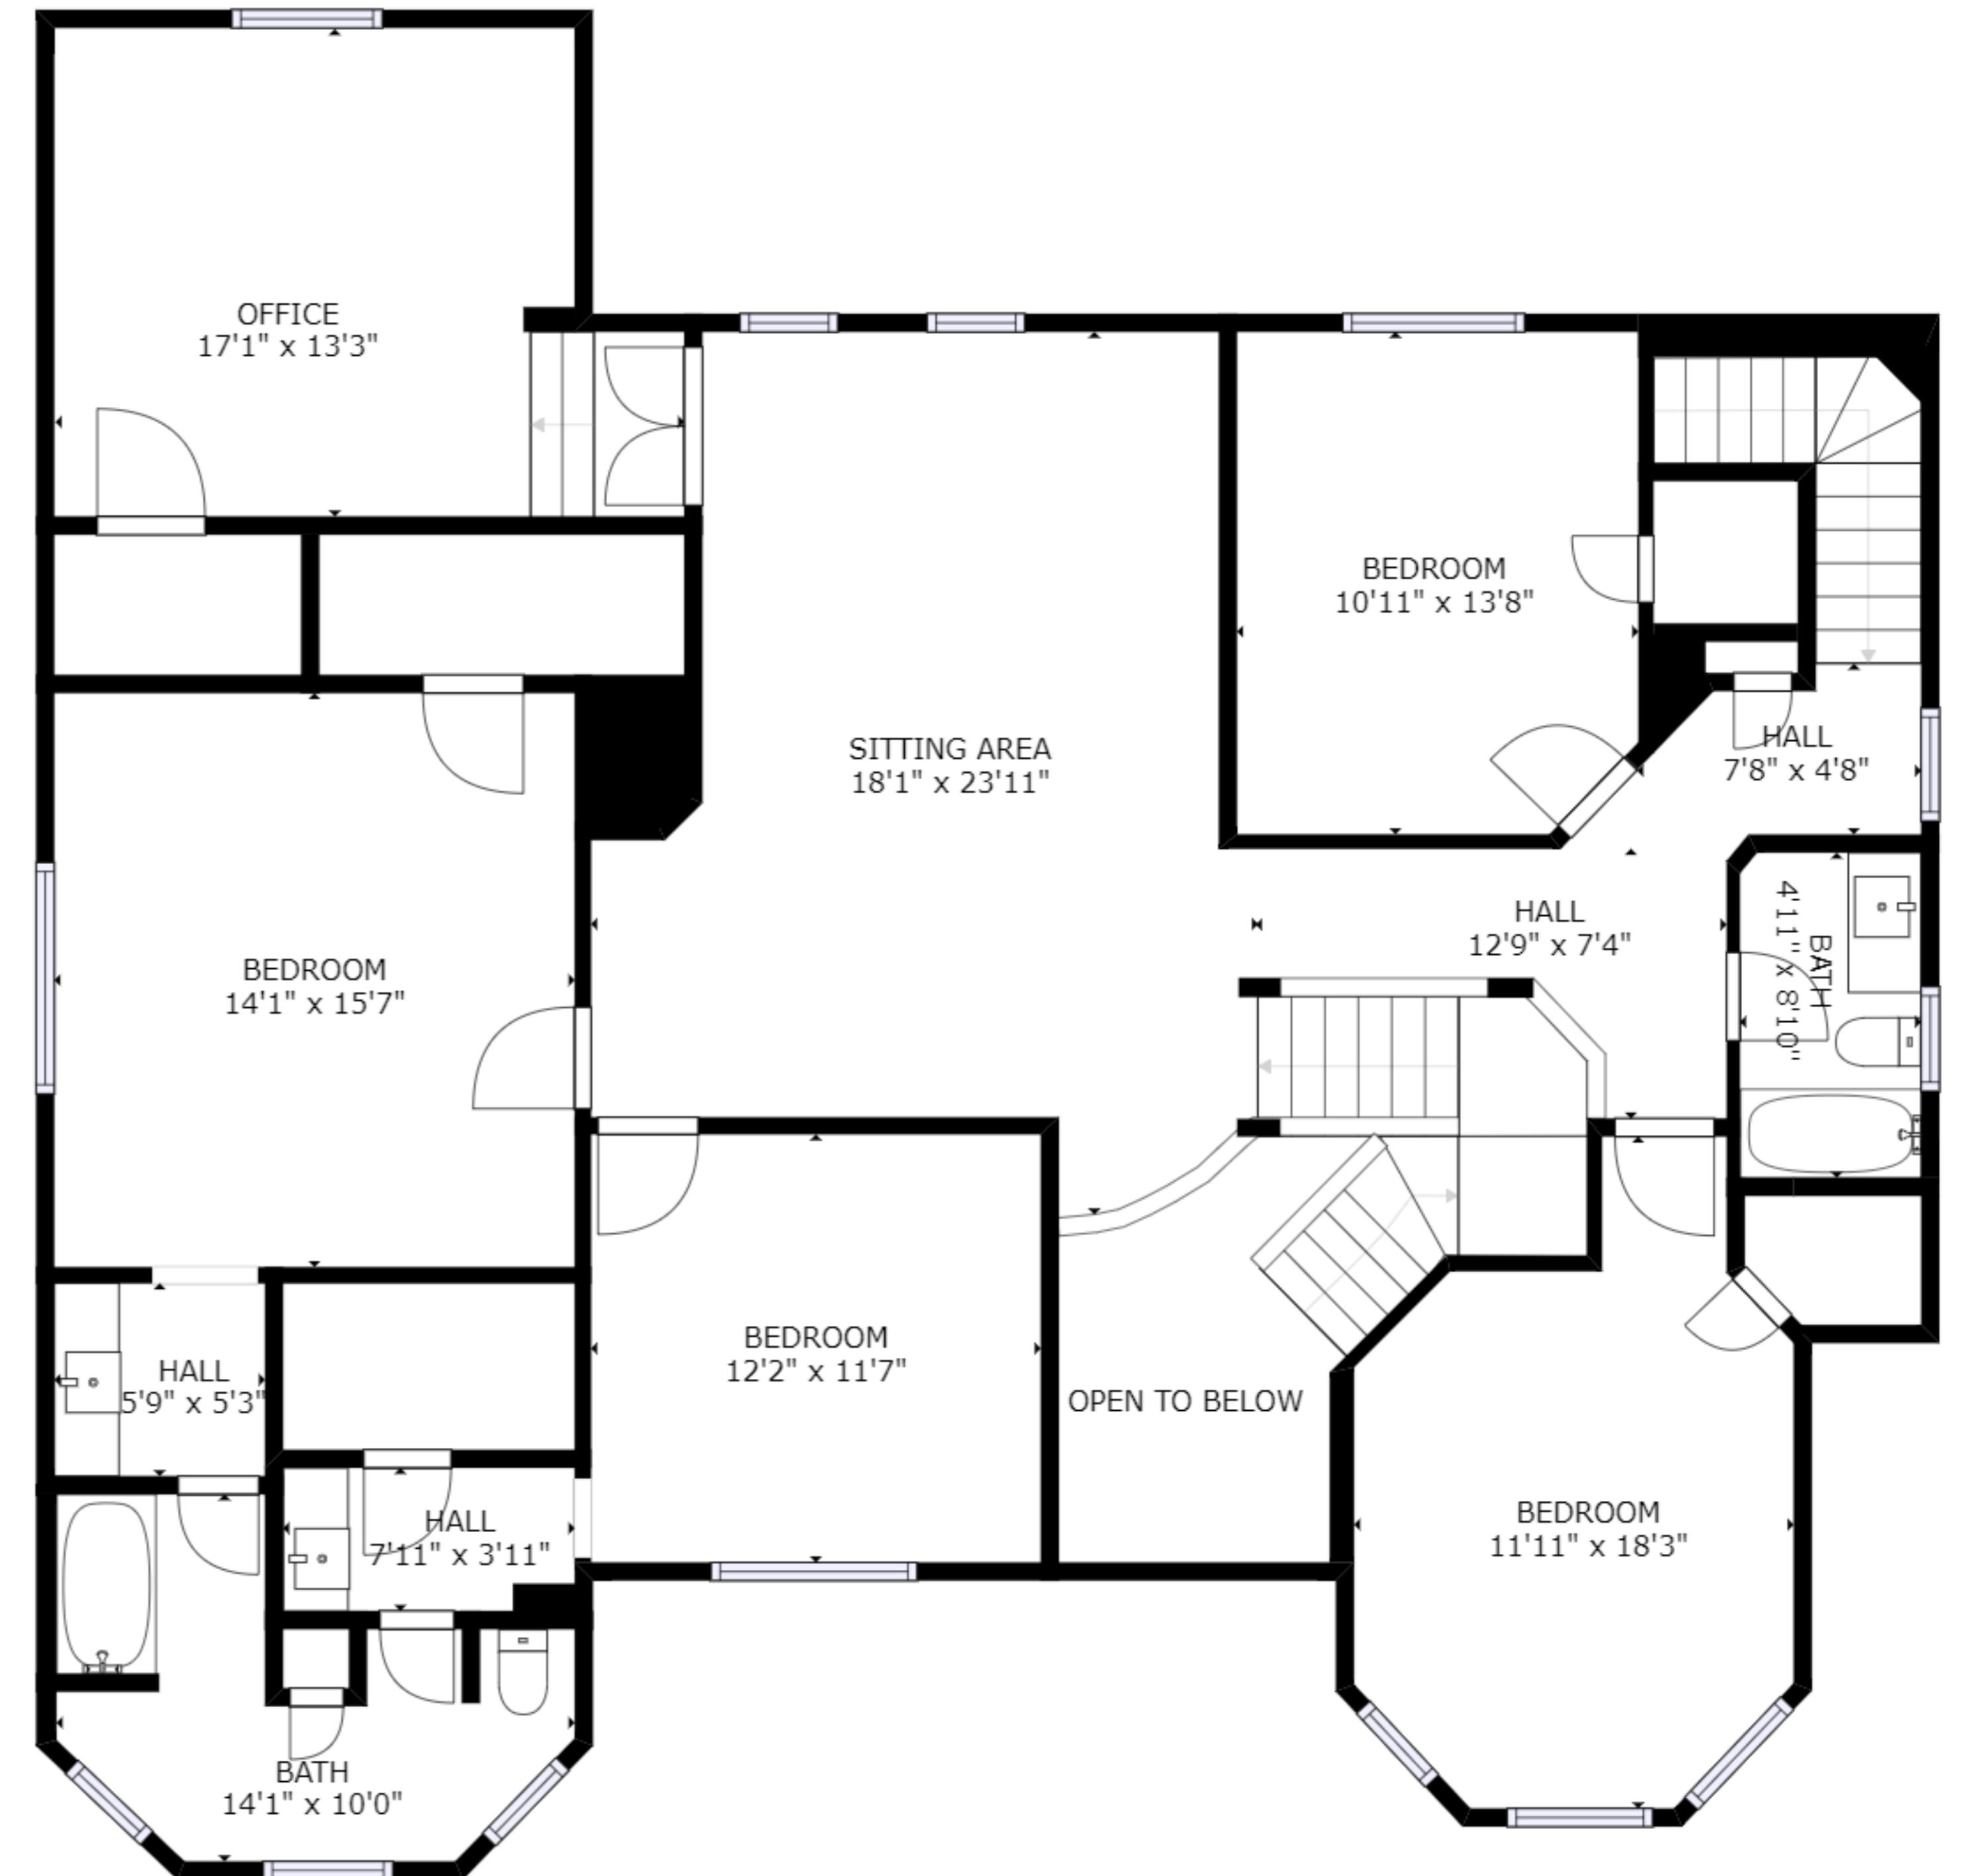

SWIMMING POOL

PATIO

FLOOR 1

FLOOR 2

GROSS INTERNAL AREA
FLOOR 1: 2128 sq. ft, FLOOR 2: 1881 sq. ft
TOTAL: 4009 sq. ft

SIZES AND DIMENSIONS ARE APPROXIMATE, ACTUAL MAY VARY.