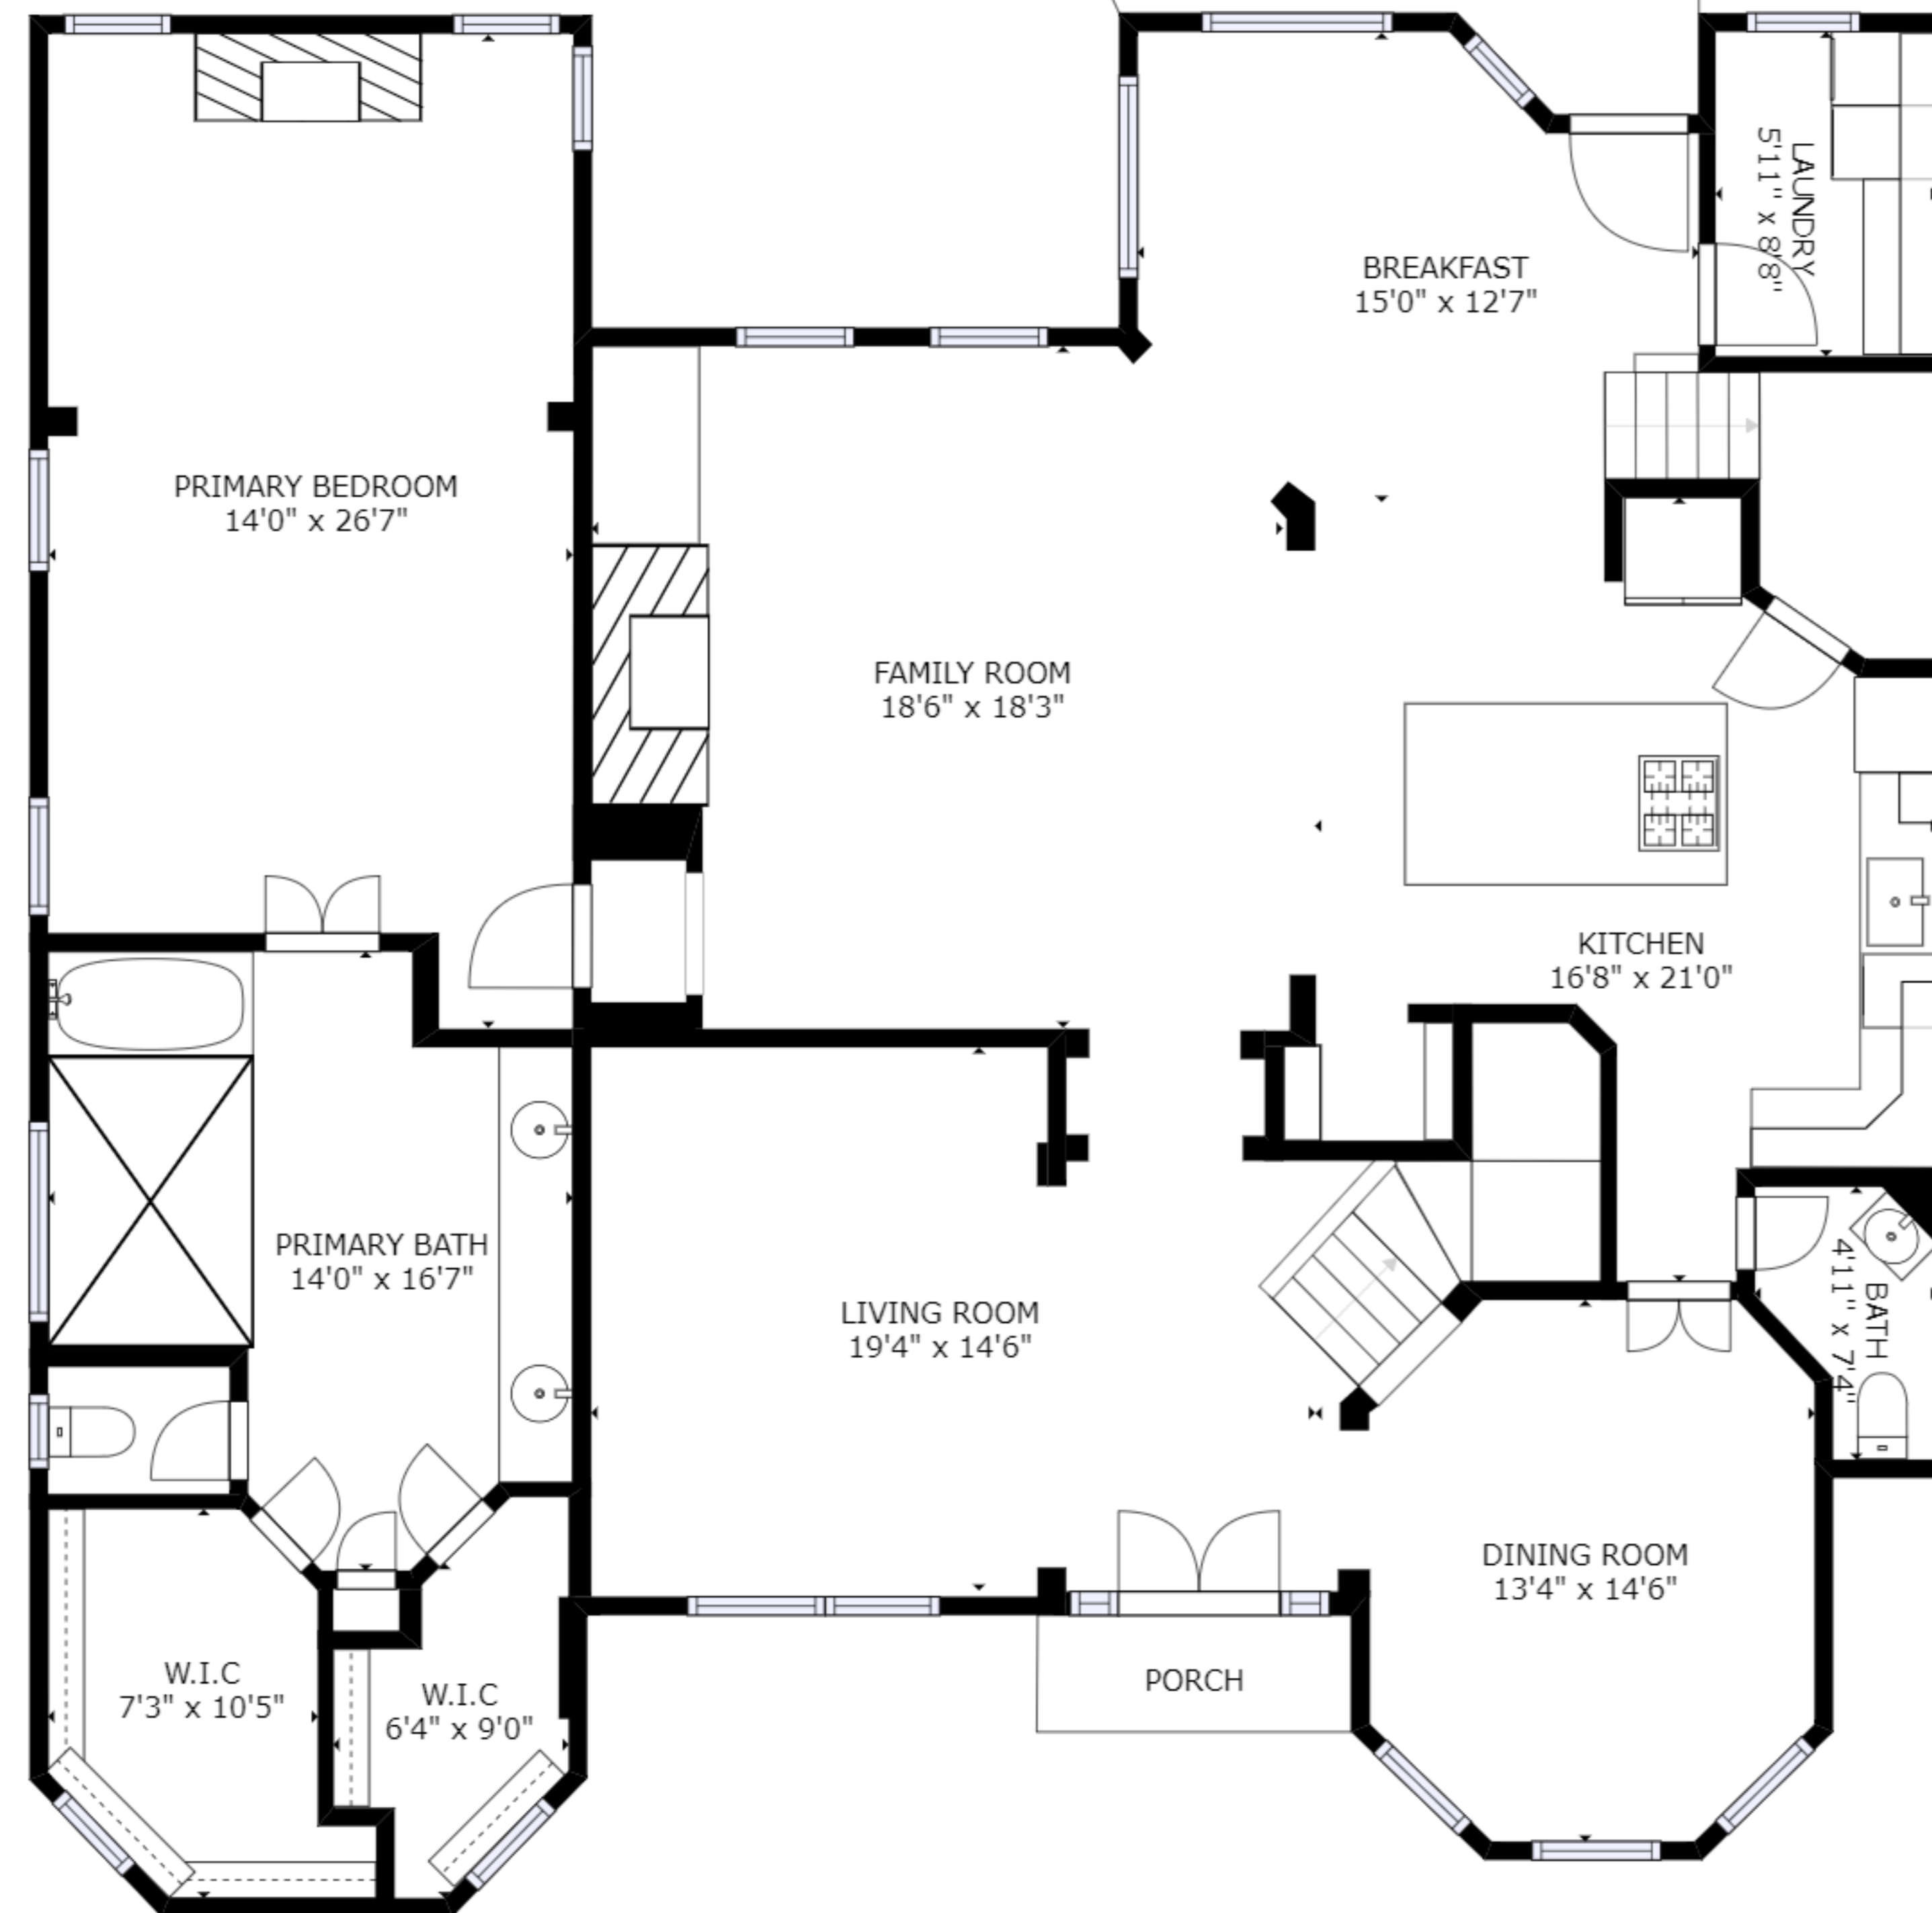

SWIMMING POOL

PATIO

FLOOR 1

FLOOR 2

GROSS INTERNAL AREA
FLOOR 1: 2128 sq. ft, FLOOR 2: 1881 sq. ft
TOTAL: 4009 sq. ft

SIZES AND DIMENSIONS ARE APPROXIMATE, ACTUAL MAY VARY.