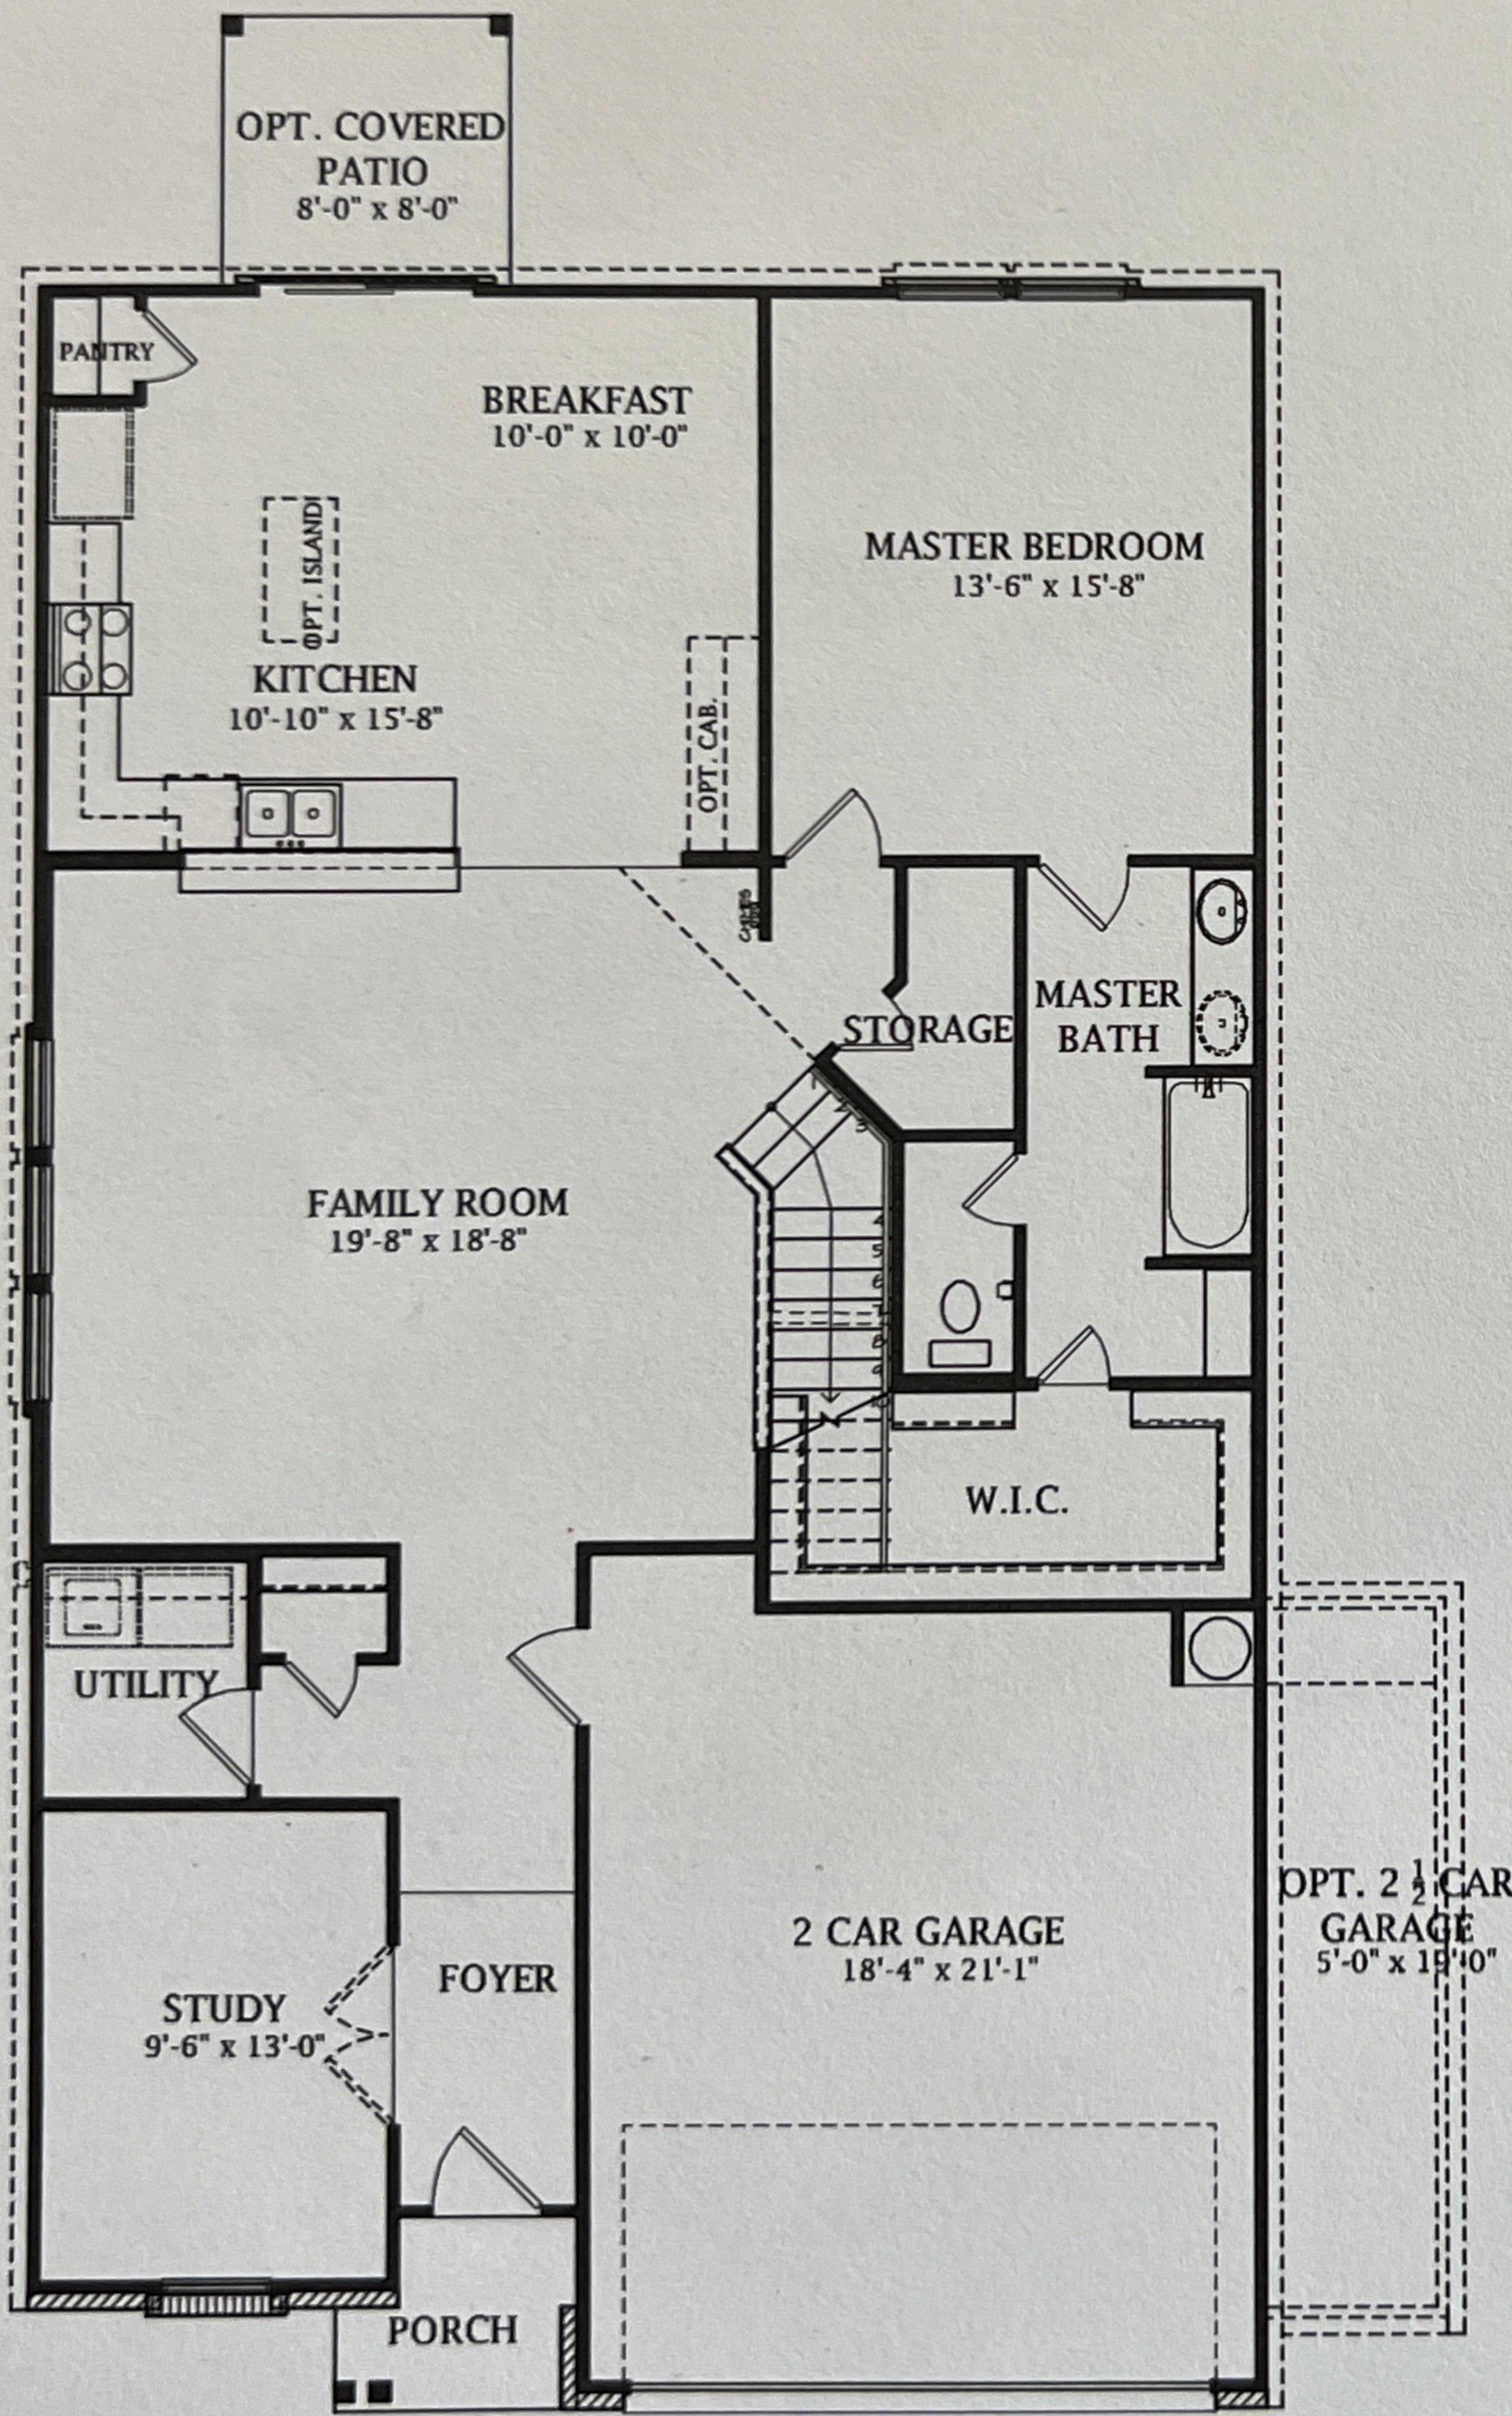

OPT. MASTER LUXURY BATH

OPT. MASTER BATH SHOWER

SECOND FLOOR

FIRST FLOOR

OPT. POWDER

OPT. BACK DOOR

# RIO GRANDE 2507

Prices, features, dimensions and availability are subject to change without notice. Square footages and images are approximations.