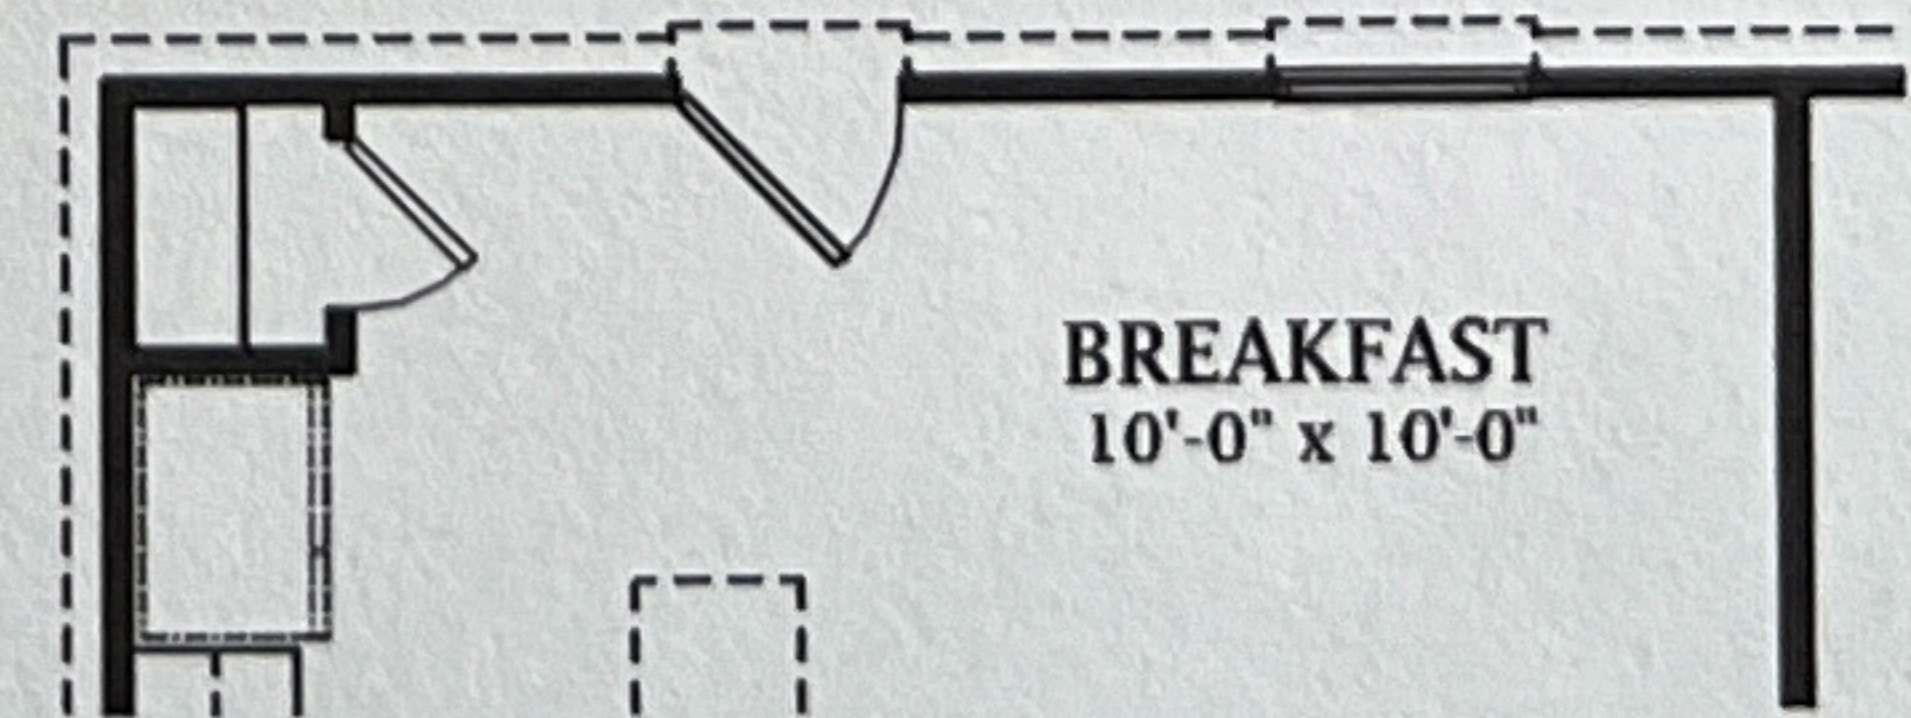

OPT. MASTER LUXURY BATH

OPT. MASTER BATH SHOWER

SECOND FLOOR

FIRST FLOOR

OPT. POWDER

OPT. BACK DOOR

# RIO GRANDE 2507

Prices, features, dimensions and availability are subject to change without notice. Square footages and images are approximations.