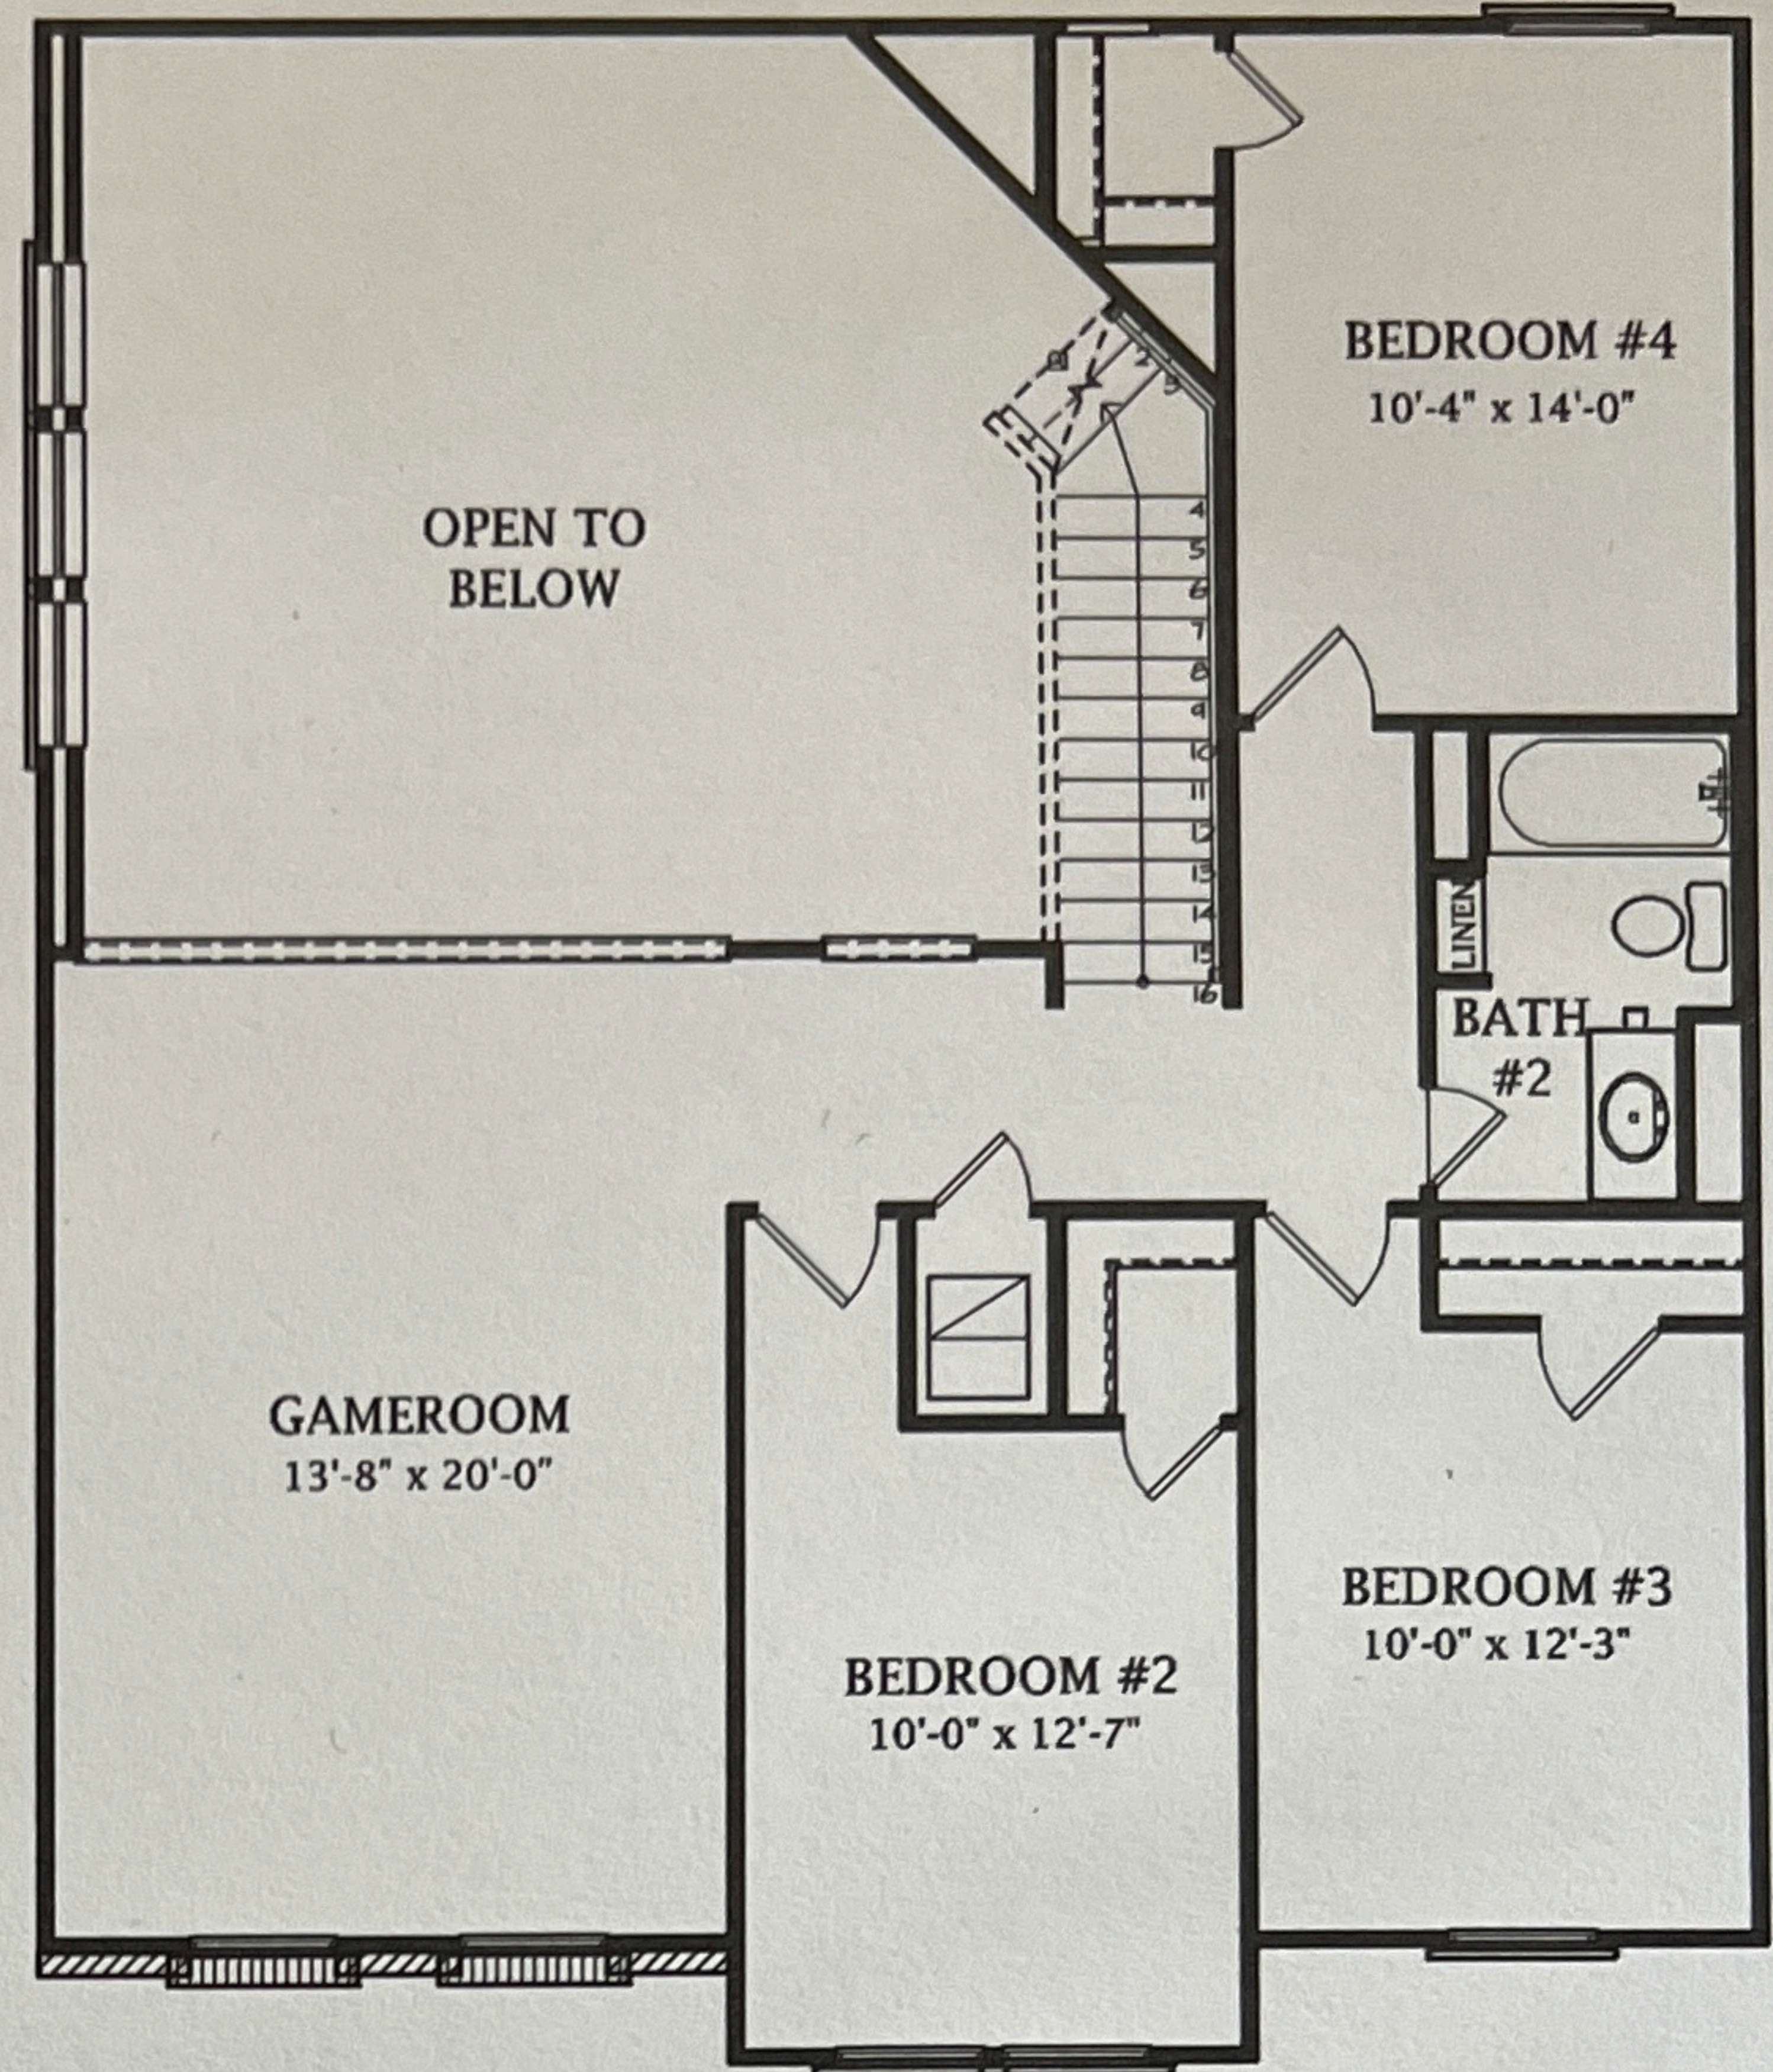

OPT. MASTER LUXURY BATH

OPT. MASTER BATH SHOWER

SECOND FLOOR

FIRST FLOOR

OPT. POWDER

OPT. BACK DOOR

# RIO GRANDE 2507

Prices, features, dimensions and availability are subject to change without notice. Square footages and images are approximations.