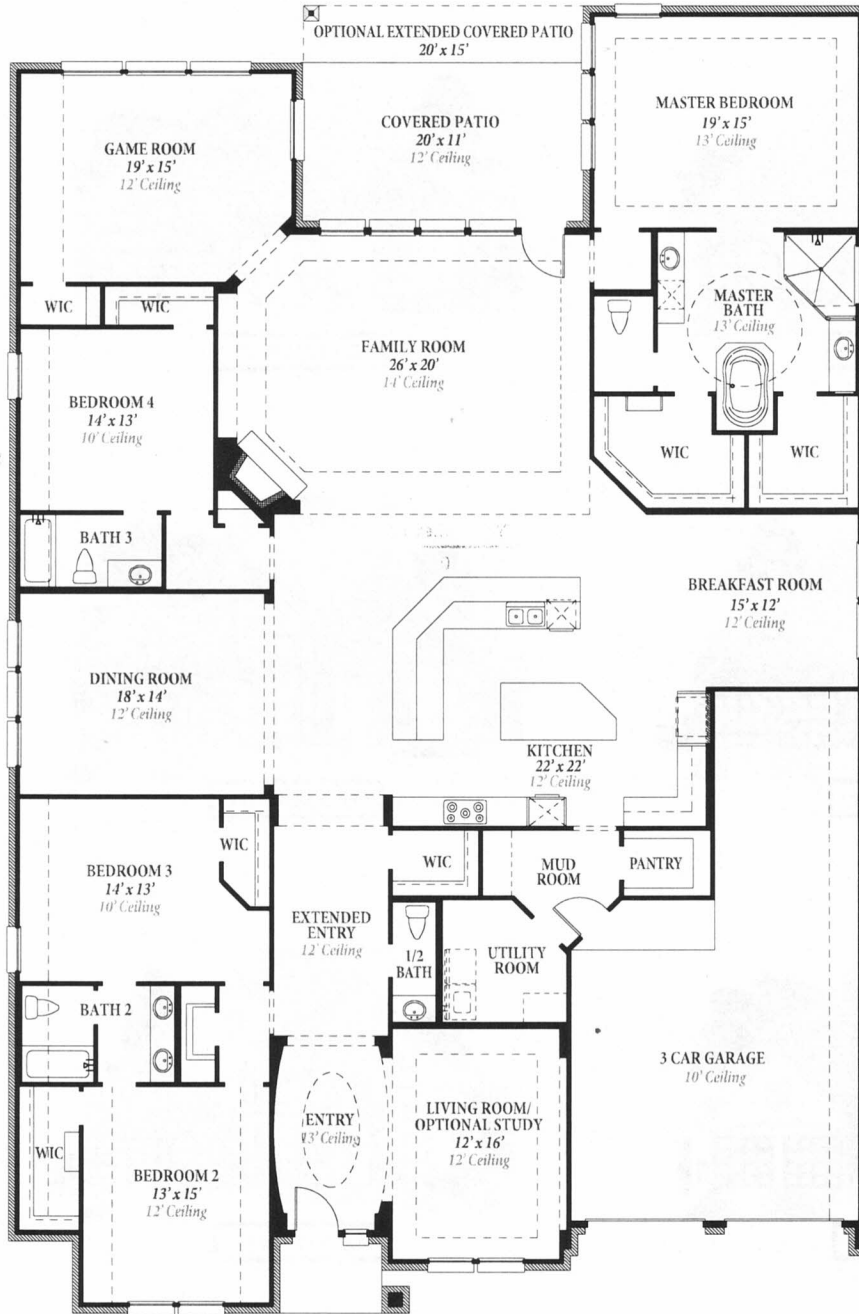

Floorplan

PLAN 4290

**OPTIONAL
BEDROOM 5**

**OPTIONAL
MEDIA ROOM & 1/2 BATH**
Adds additional 405 square feet

ravennahomes.com

MISSION RANCH
4.23.19

Floor plan names represent approximate floor plan square footages and do not constitute a representation of the actual square footage of the home. Ravenna Homes does not discriminate in housing on the basis of race, color, national origin, religion, sex, familial status, handicap, or disability. Prices, plans, offers and availability are subject to change without notice.