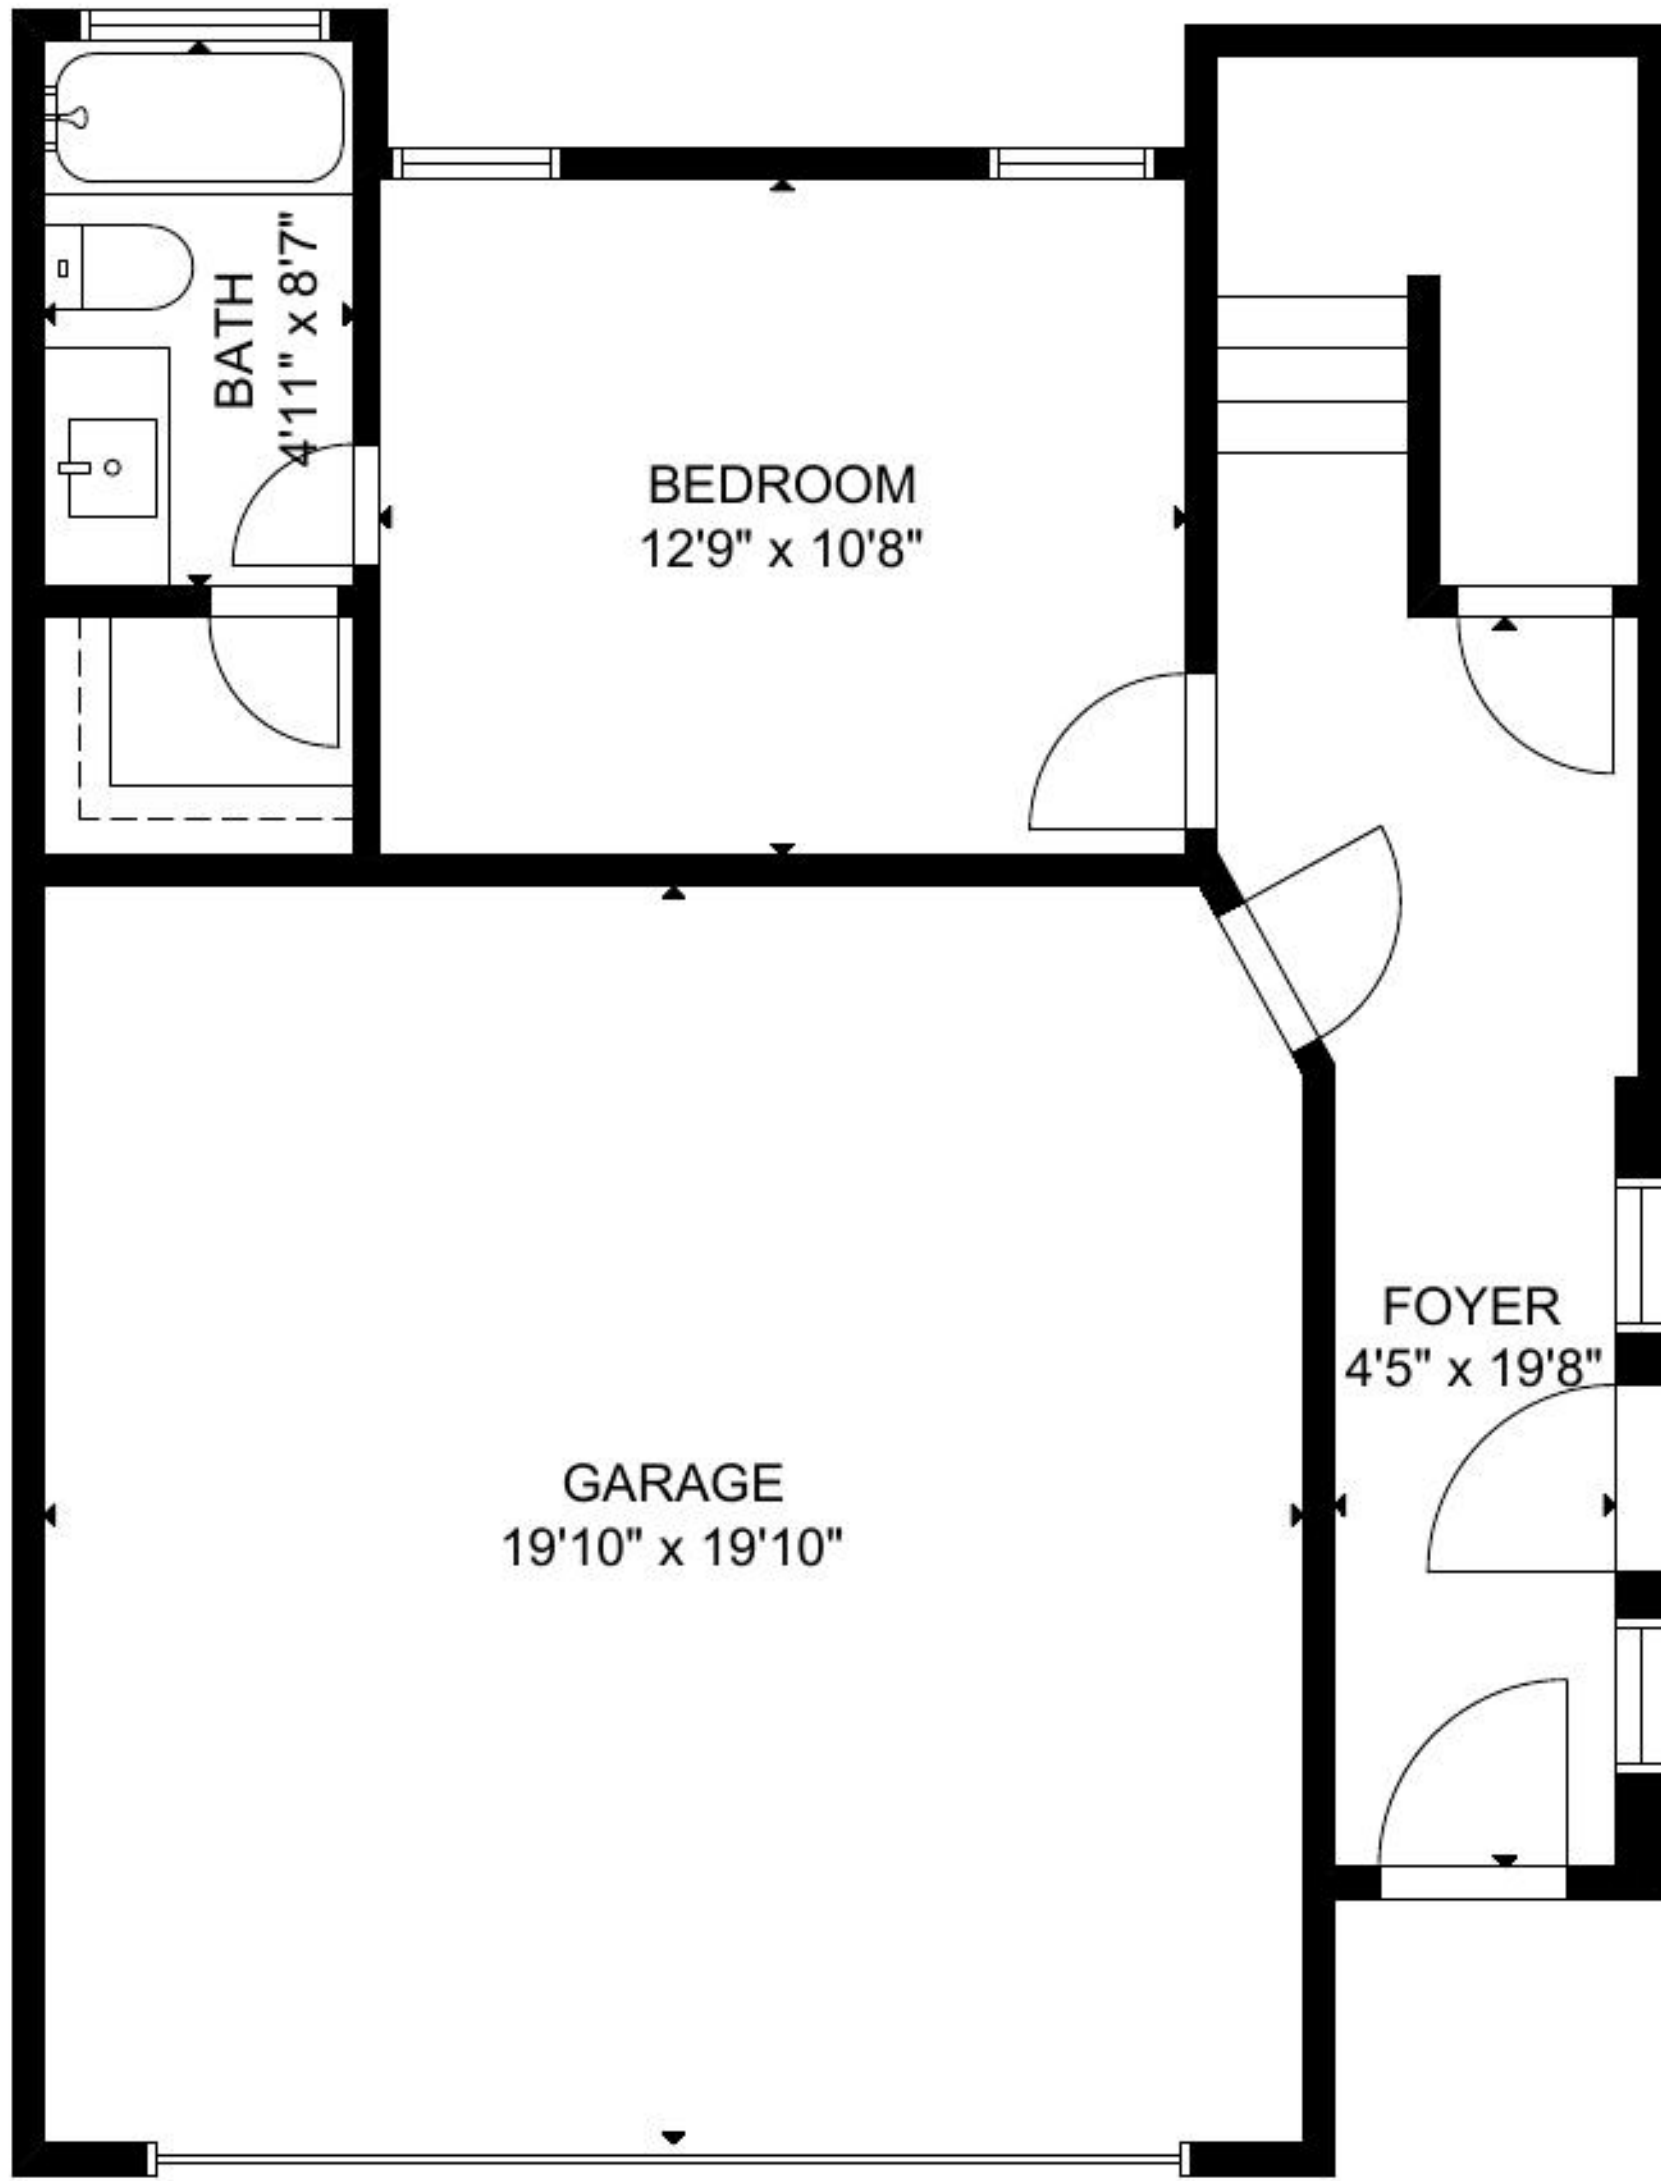

912 Yale St No C Houston TX 77008

FLOOR 1

FLOOR 2

FLOOR 3

FLOOR 4

GROSS INTERNAL AREA
 TOTAL: 2,755 sq ft
 FLOOR 1: 366 sq ft, FLOOR 2: 842 sq ft
 FLOOR 3: 866 sq ft, FLOOR 4: 681 sq ft
 EXCLUDED AREA: GARAGE: 391 sq ft

SIZE AND DIMENSIONS ARE APPROXIMATE, ACTUAL MAY VARY.