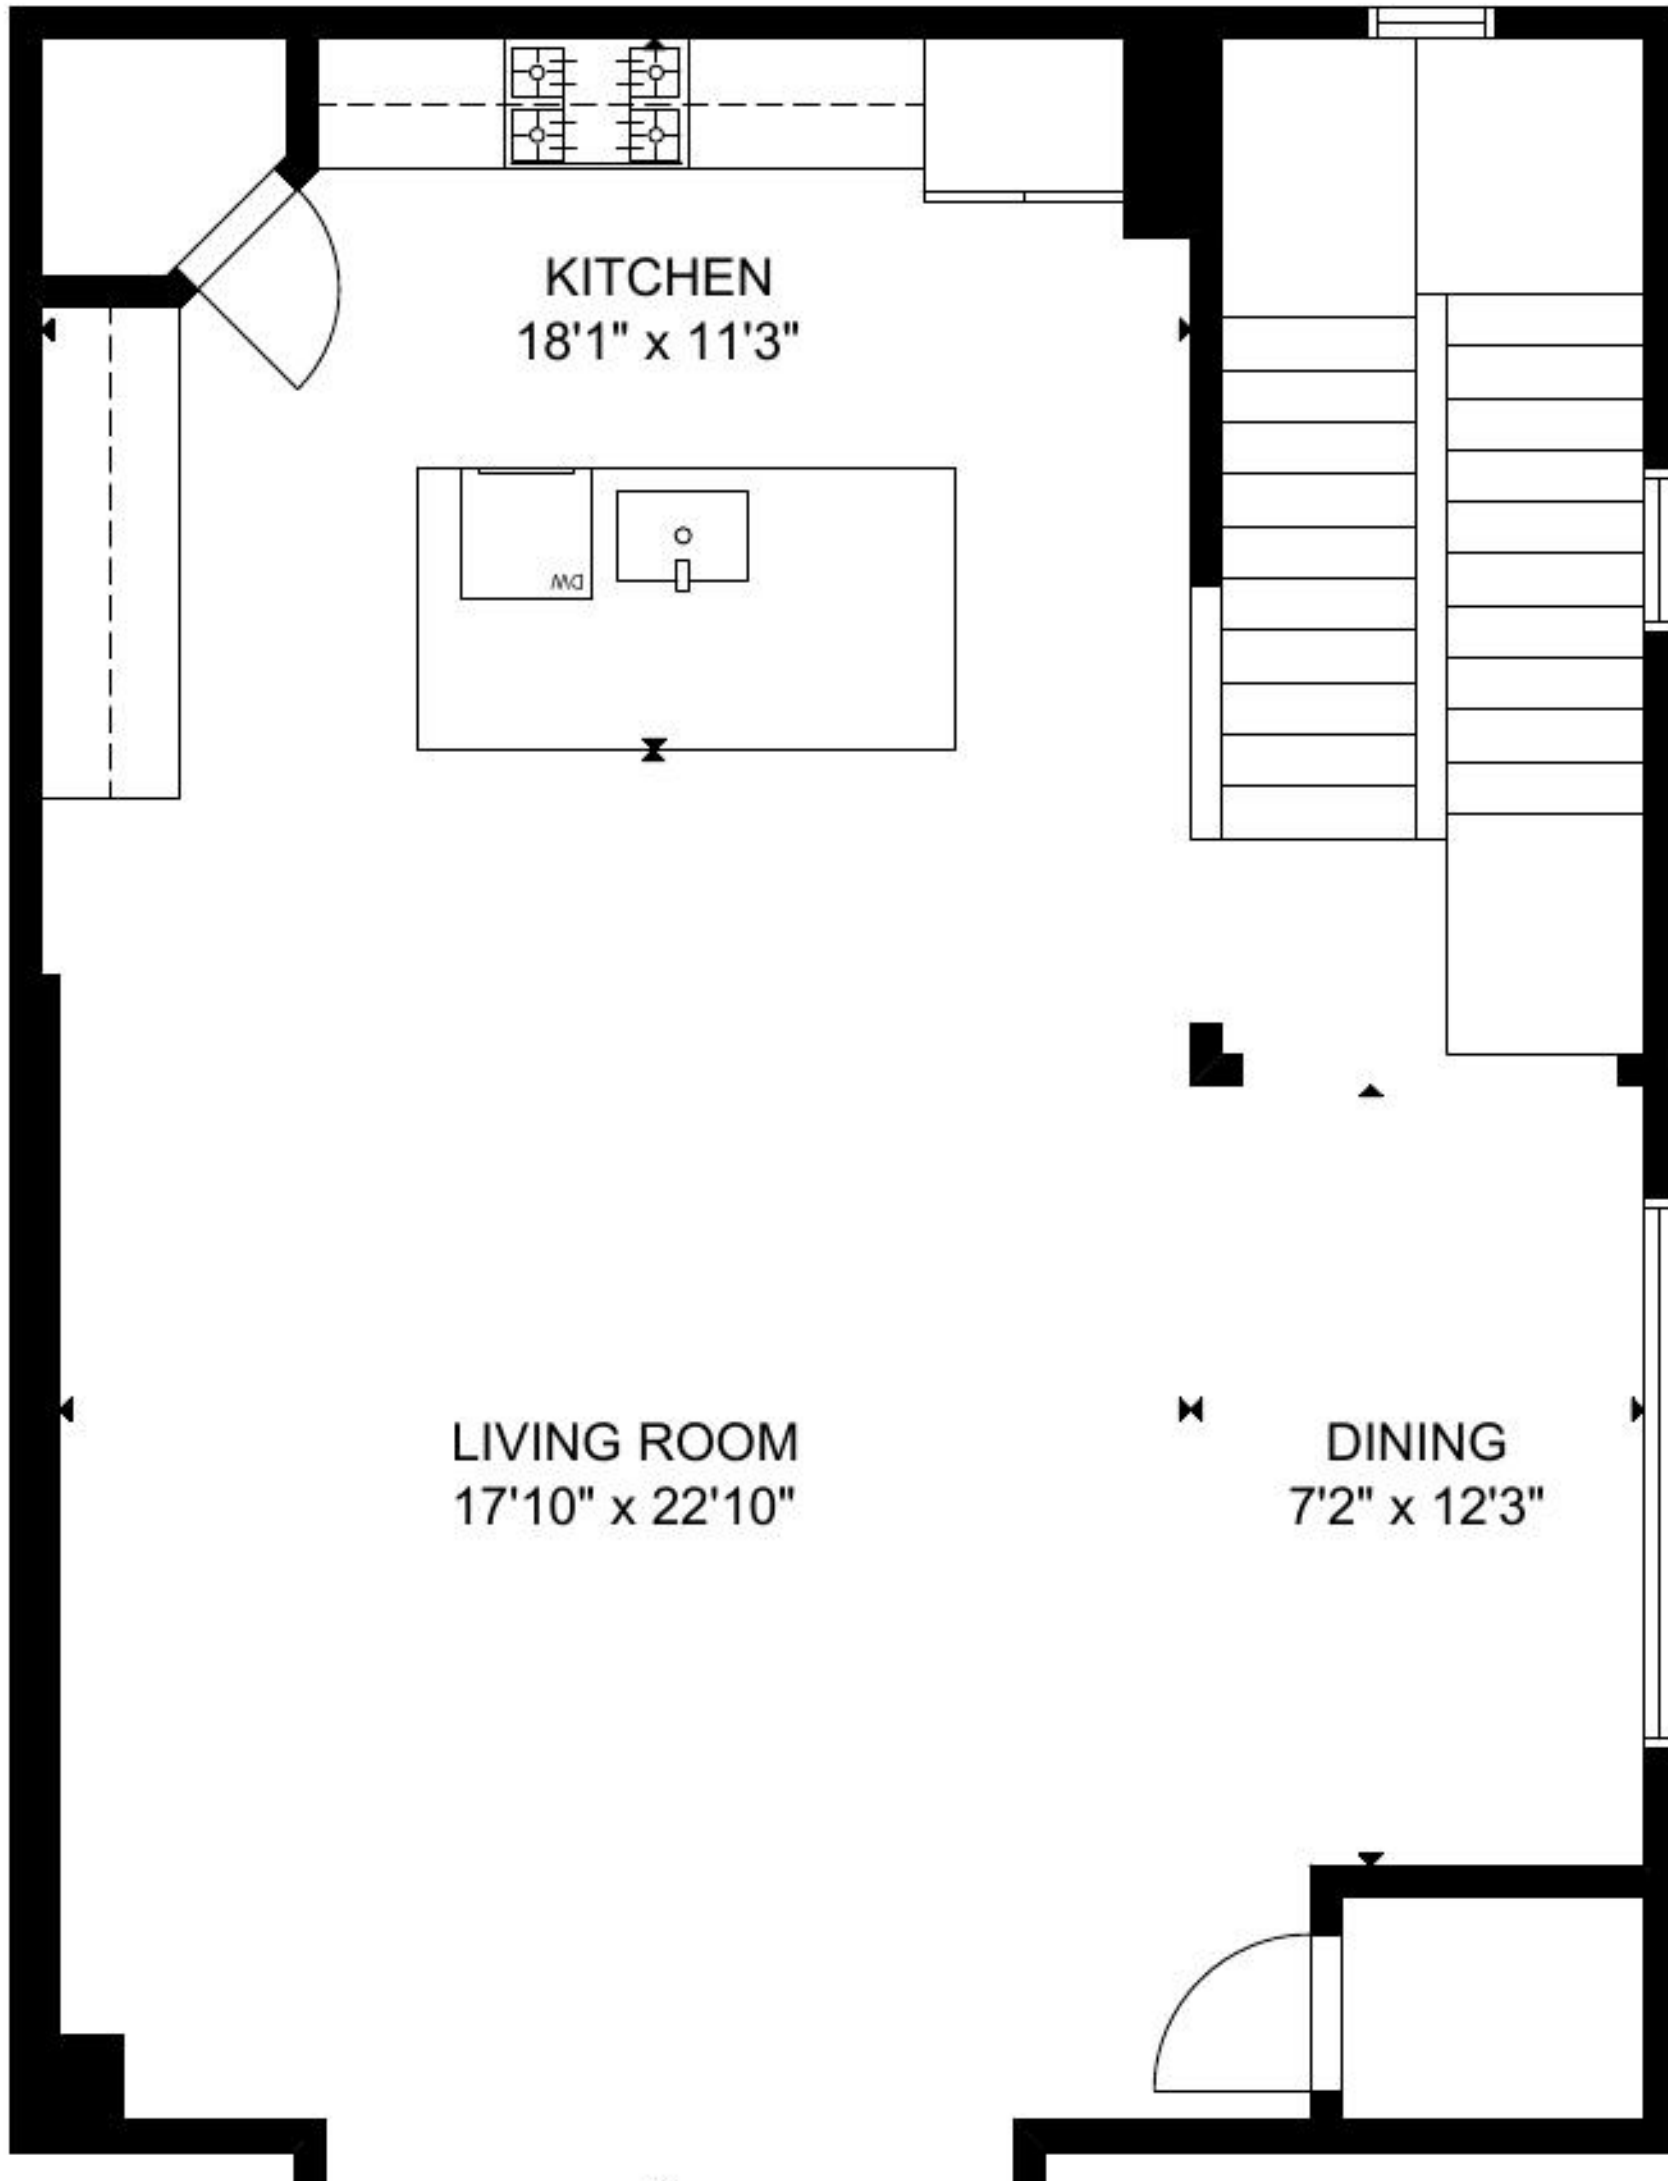

912 Yale St No C Houston TX 77008

FLOOR 1

FLOOR 2

FLOOR 3

FLOOR 4

GROSS INTERNAL AREA
 TOTAL: 2,755 sq ft
 FLOOR 1: 366 sq ft, FLOOR 2: 842 sq ft
 FLOOR 3: 866 sq ft, FLOOR 4: 681 sq ft
 EXCLUDED AREA: GARAGE: 391 sq ft

SIZE AND DIMENSIONS ARE APPROXIMATE, ACTUAL MAY VARY.