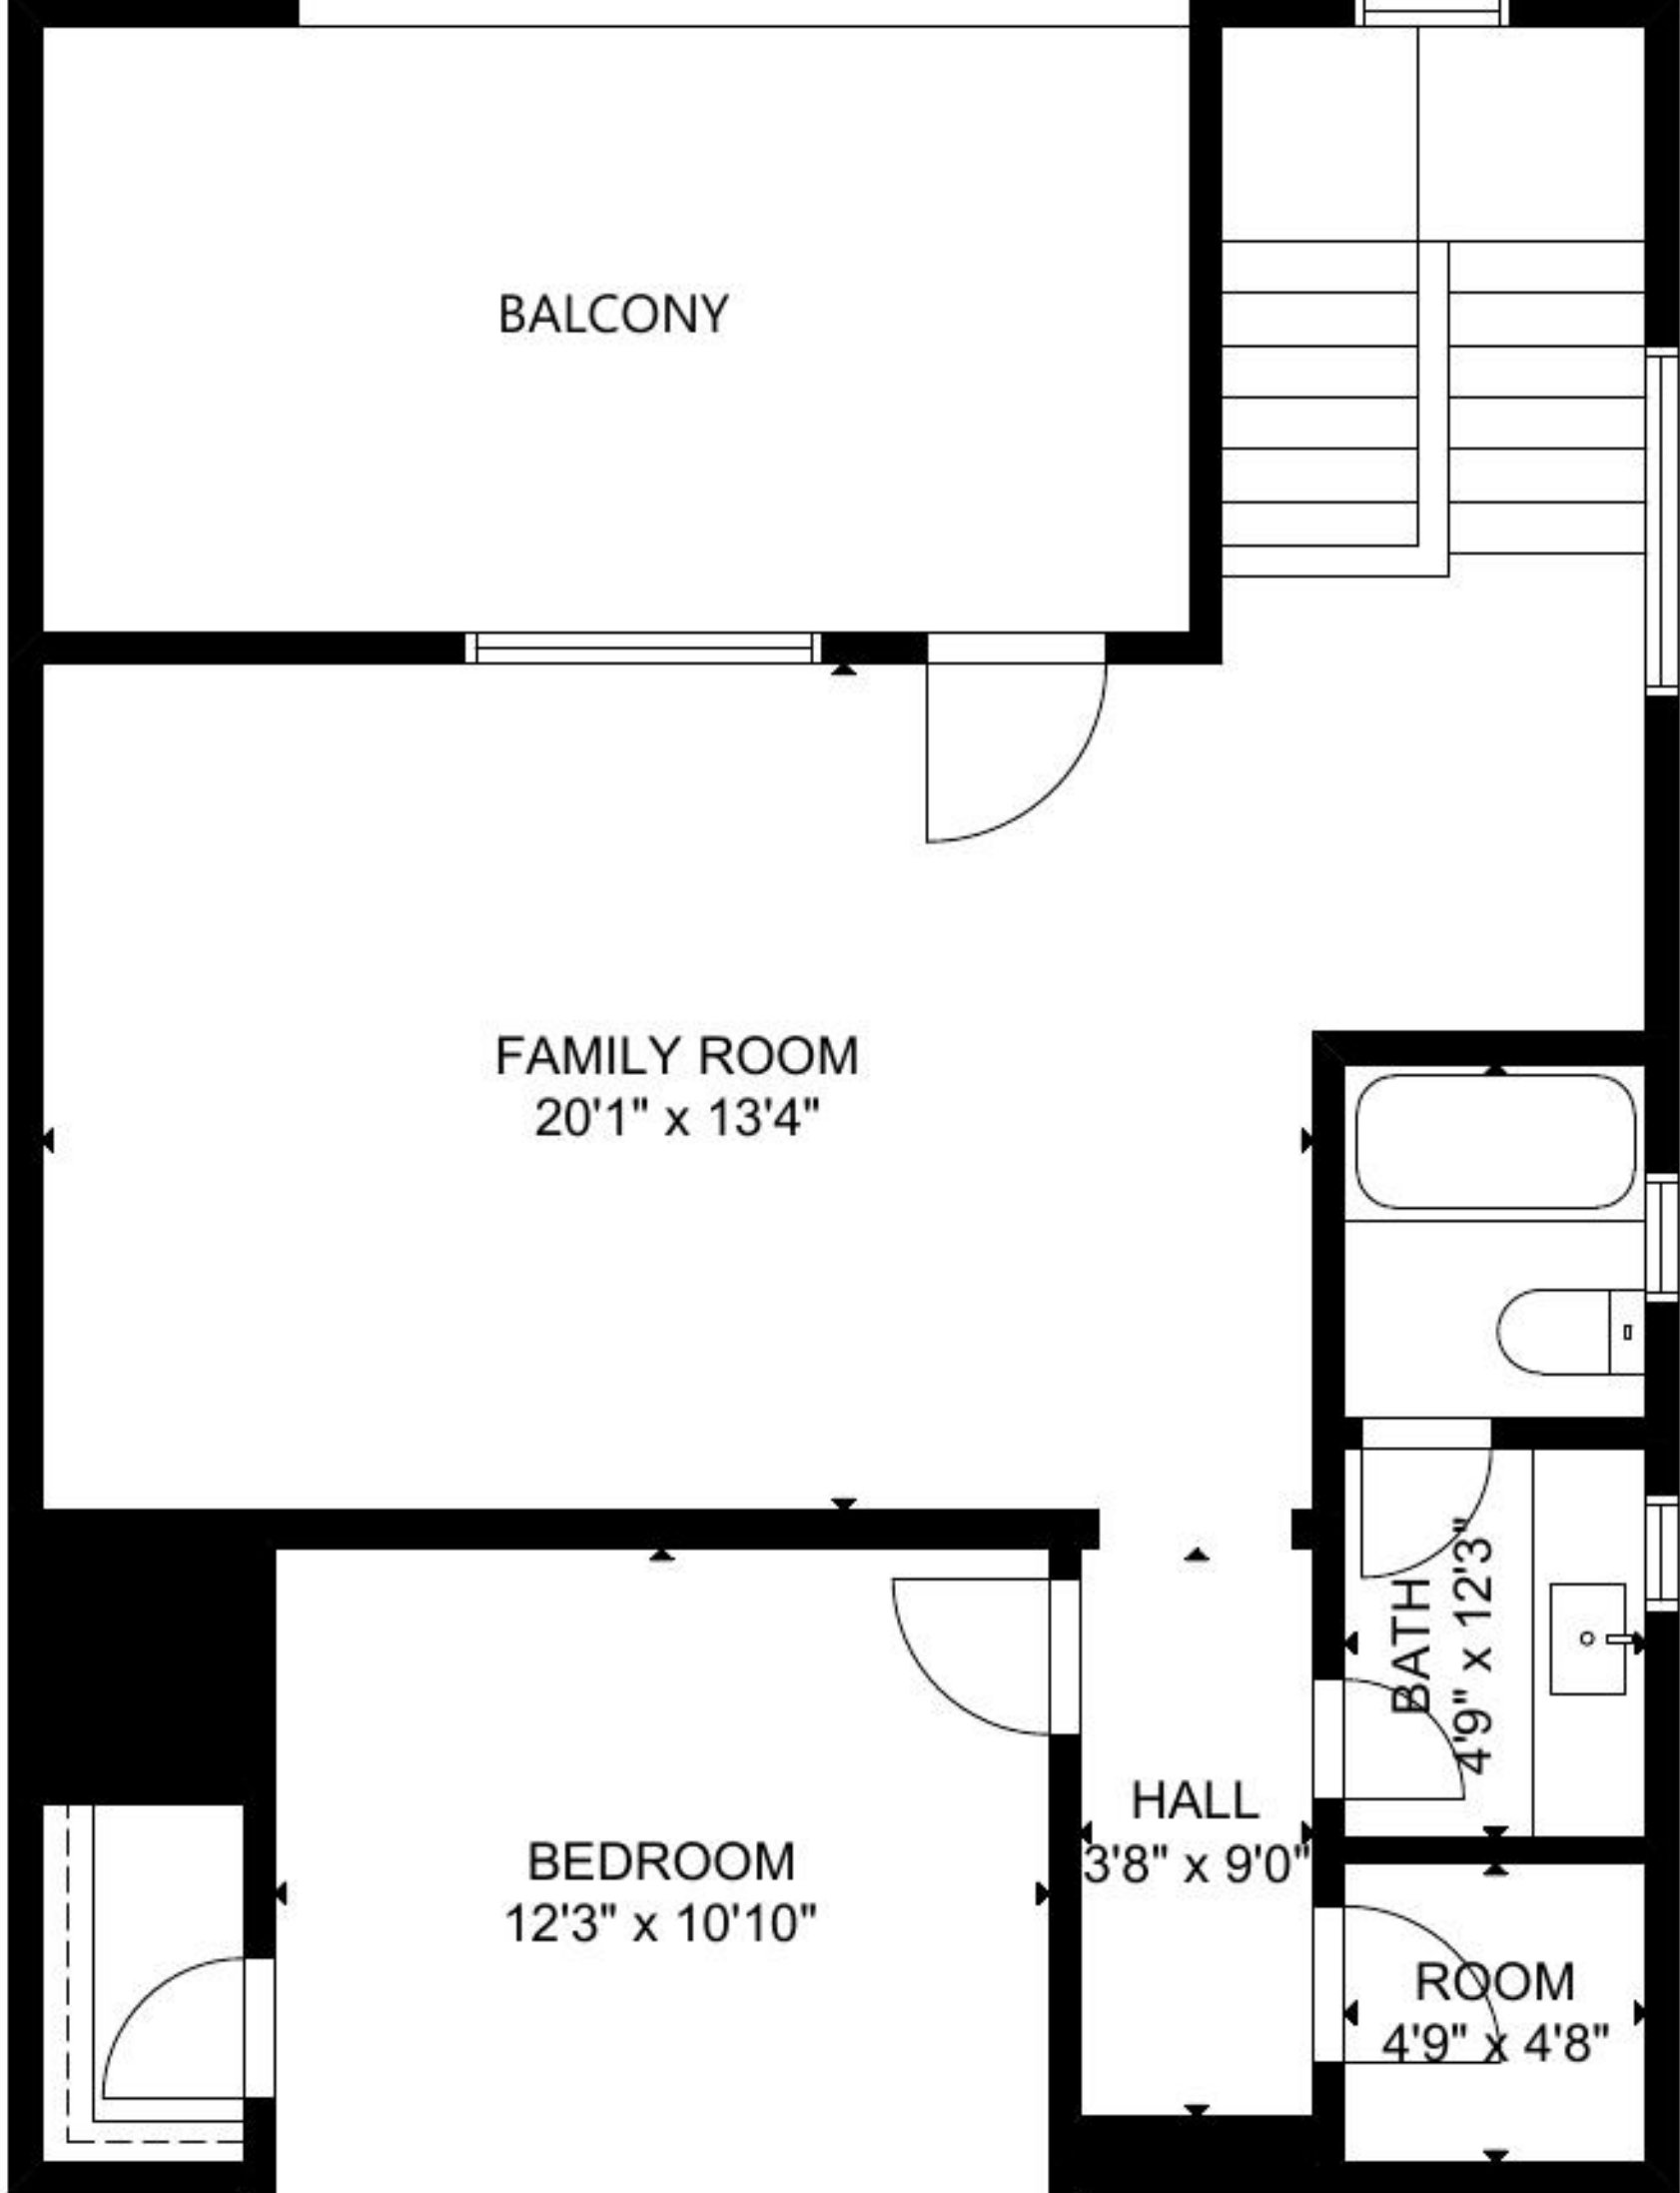

912 Yale St No C Houston TX 77008

FLOOR 1

FLOOR 2

FLOOR 3

FLOOR 4

GROSS INTERNAL AREA
 TOTAL: 2,755 sq ft
 FLOOR 1: 366 sq ft, FLOOR 2: 842 sq ft
 FLOOR 3: 866 sq ft, FLOOR 4: 681 sq ft
 EXCLUDED AREA: GARAGE: 391 sq ft

SIZE AND DIMENSIONS ARE APPROXIMATE, ACTUAL MAY VARY.