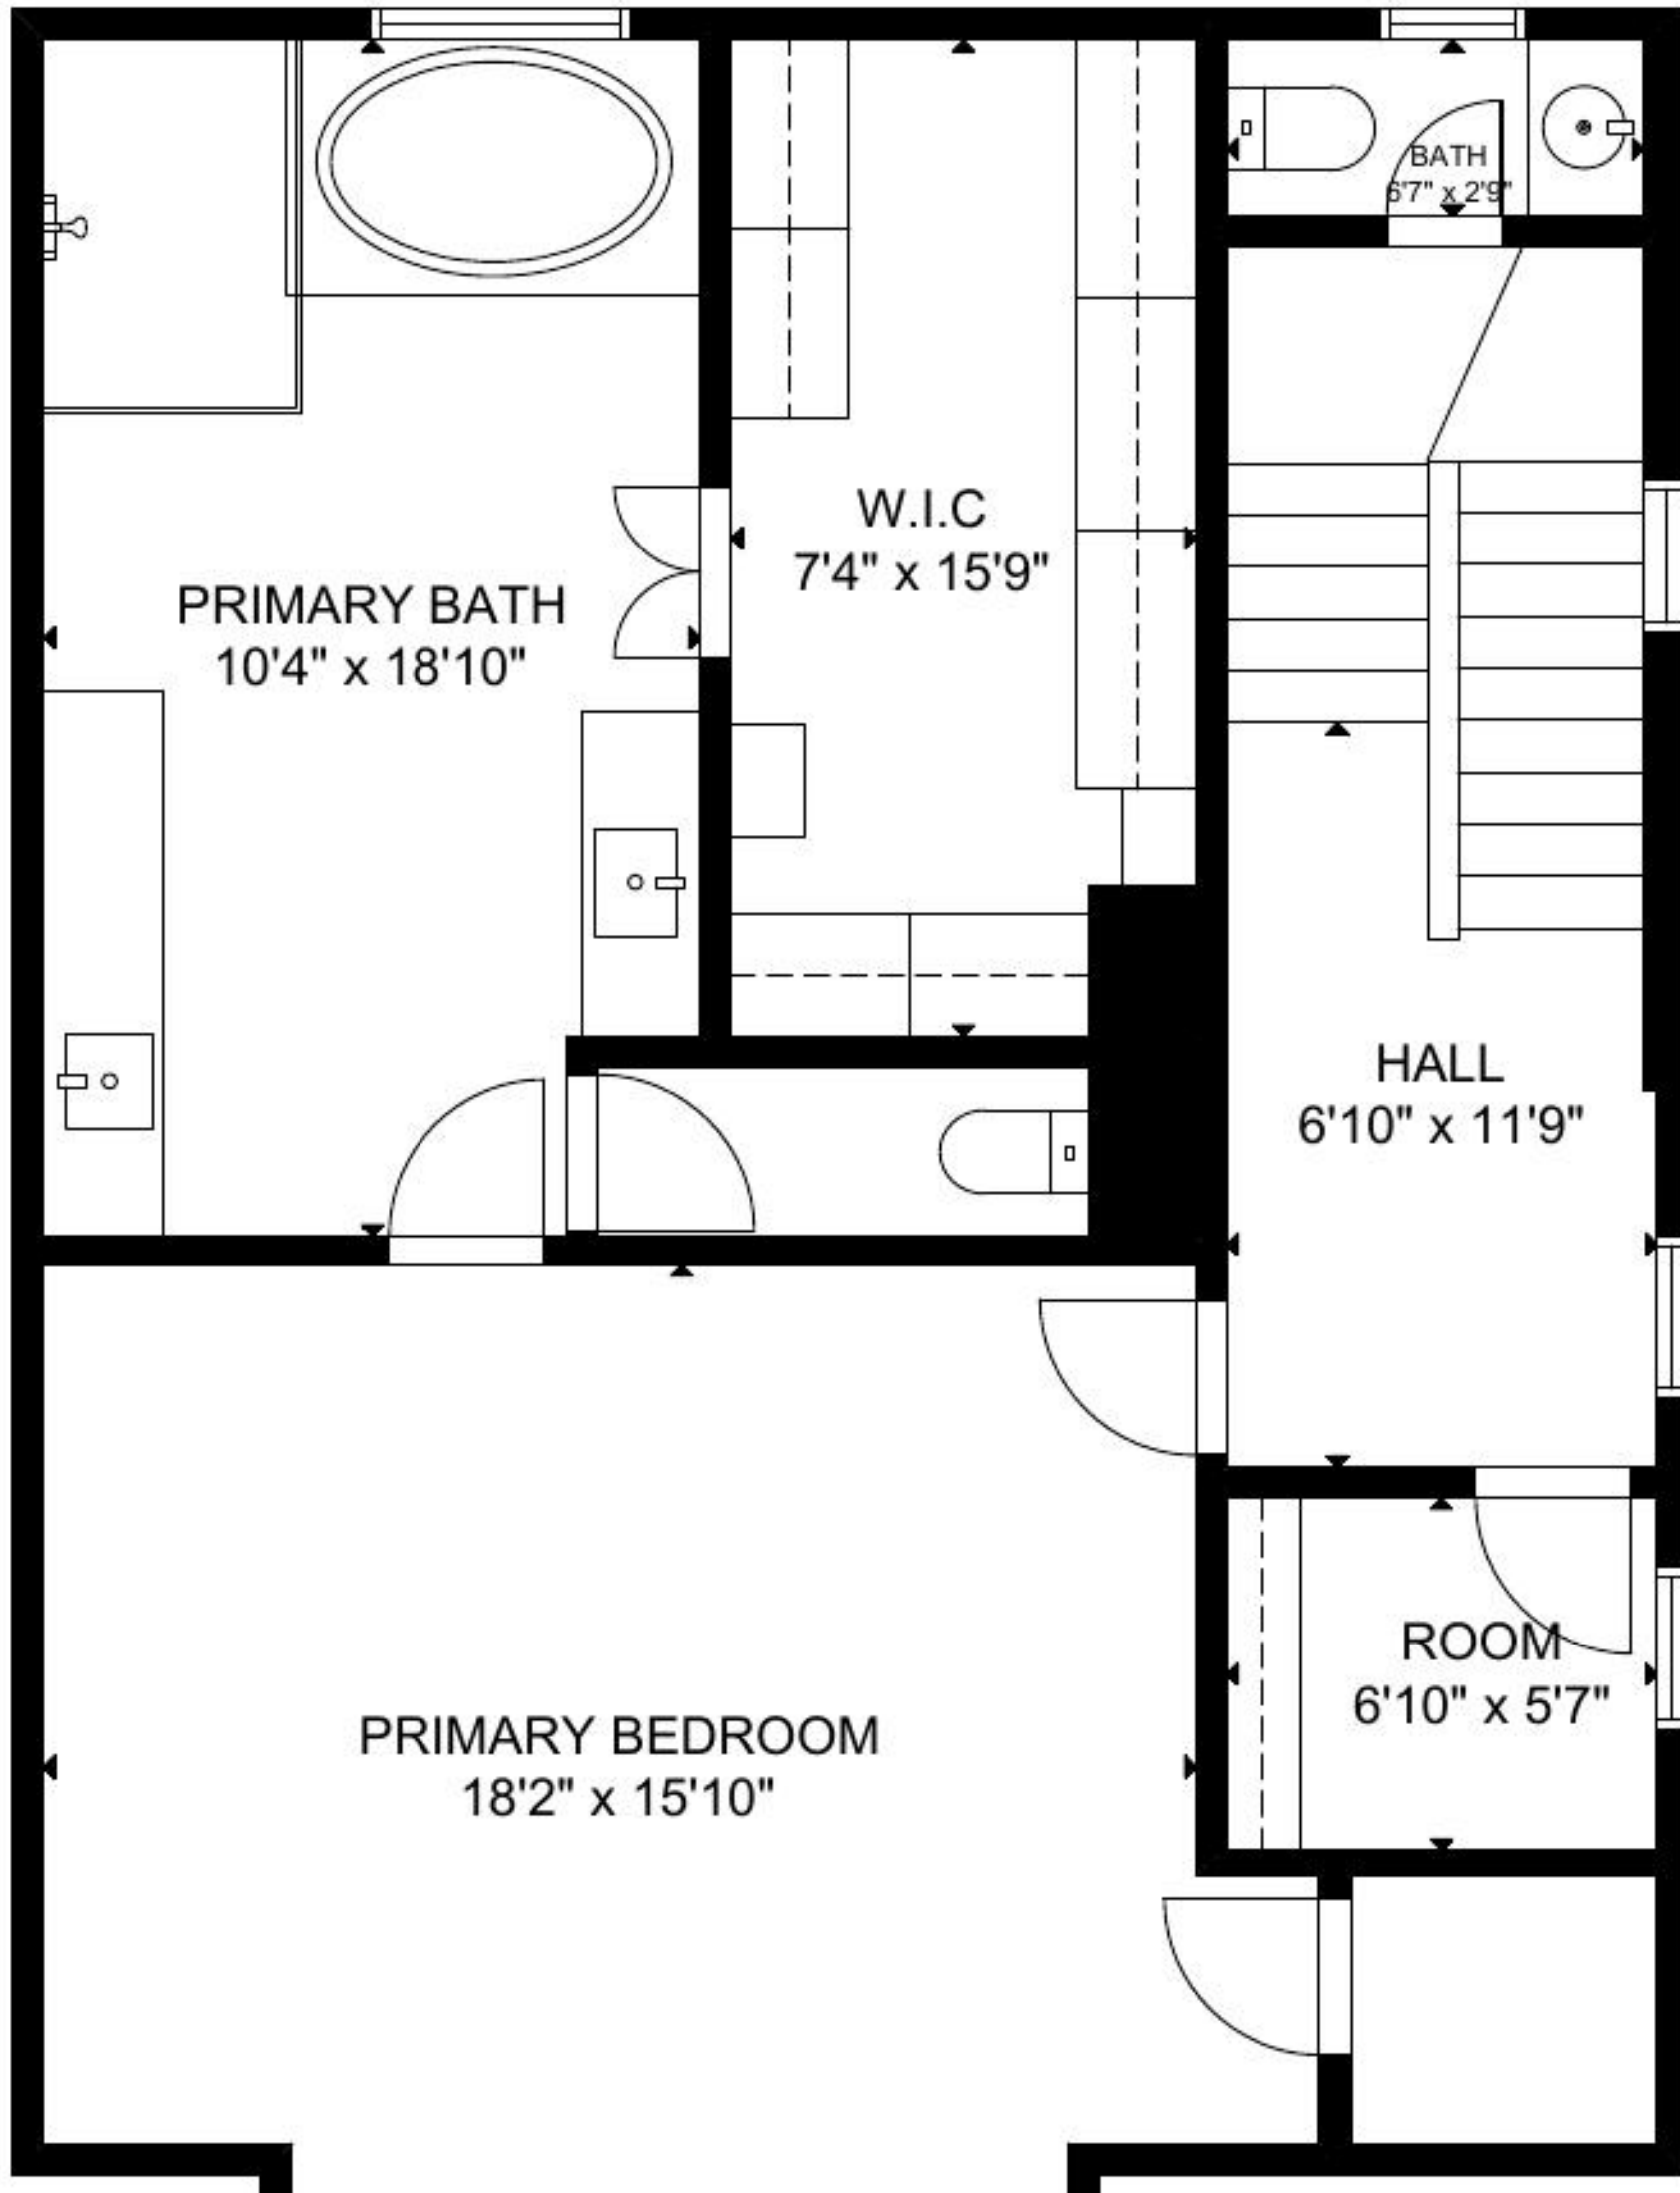

912 Yale St No C Houston TX 77008

FLOOR 1

FLOOR 2

FLOOR 3

FLOOR 4

GROSS INTERNAL AREA
 TOTAL: 2,755 sq ft
 FLOOR 1: 366 sq ft, FLOOR 2: 842 sq ft
 FLOOR 3: 866 sq ft, FLOOR 4: 681 sq ft
 EXCLUDED AREA: GARAGE: 391 sq ft

SIZE AND DIMENSIONS ARE APPROXIMATE, ACTUAL MAY VARY.