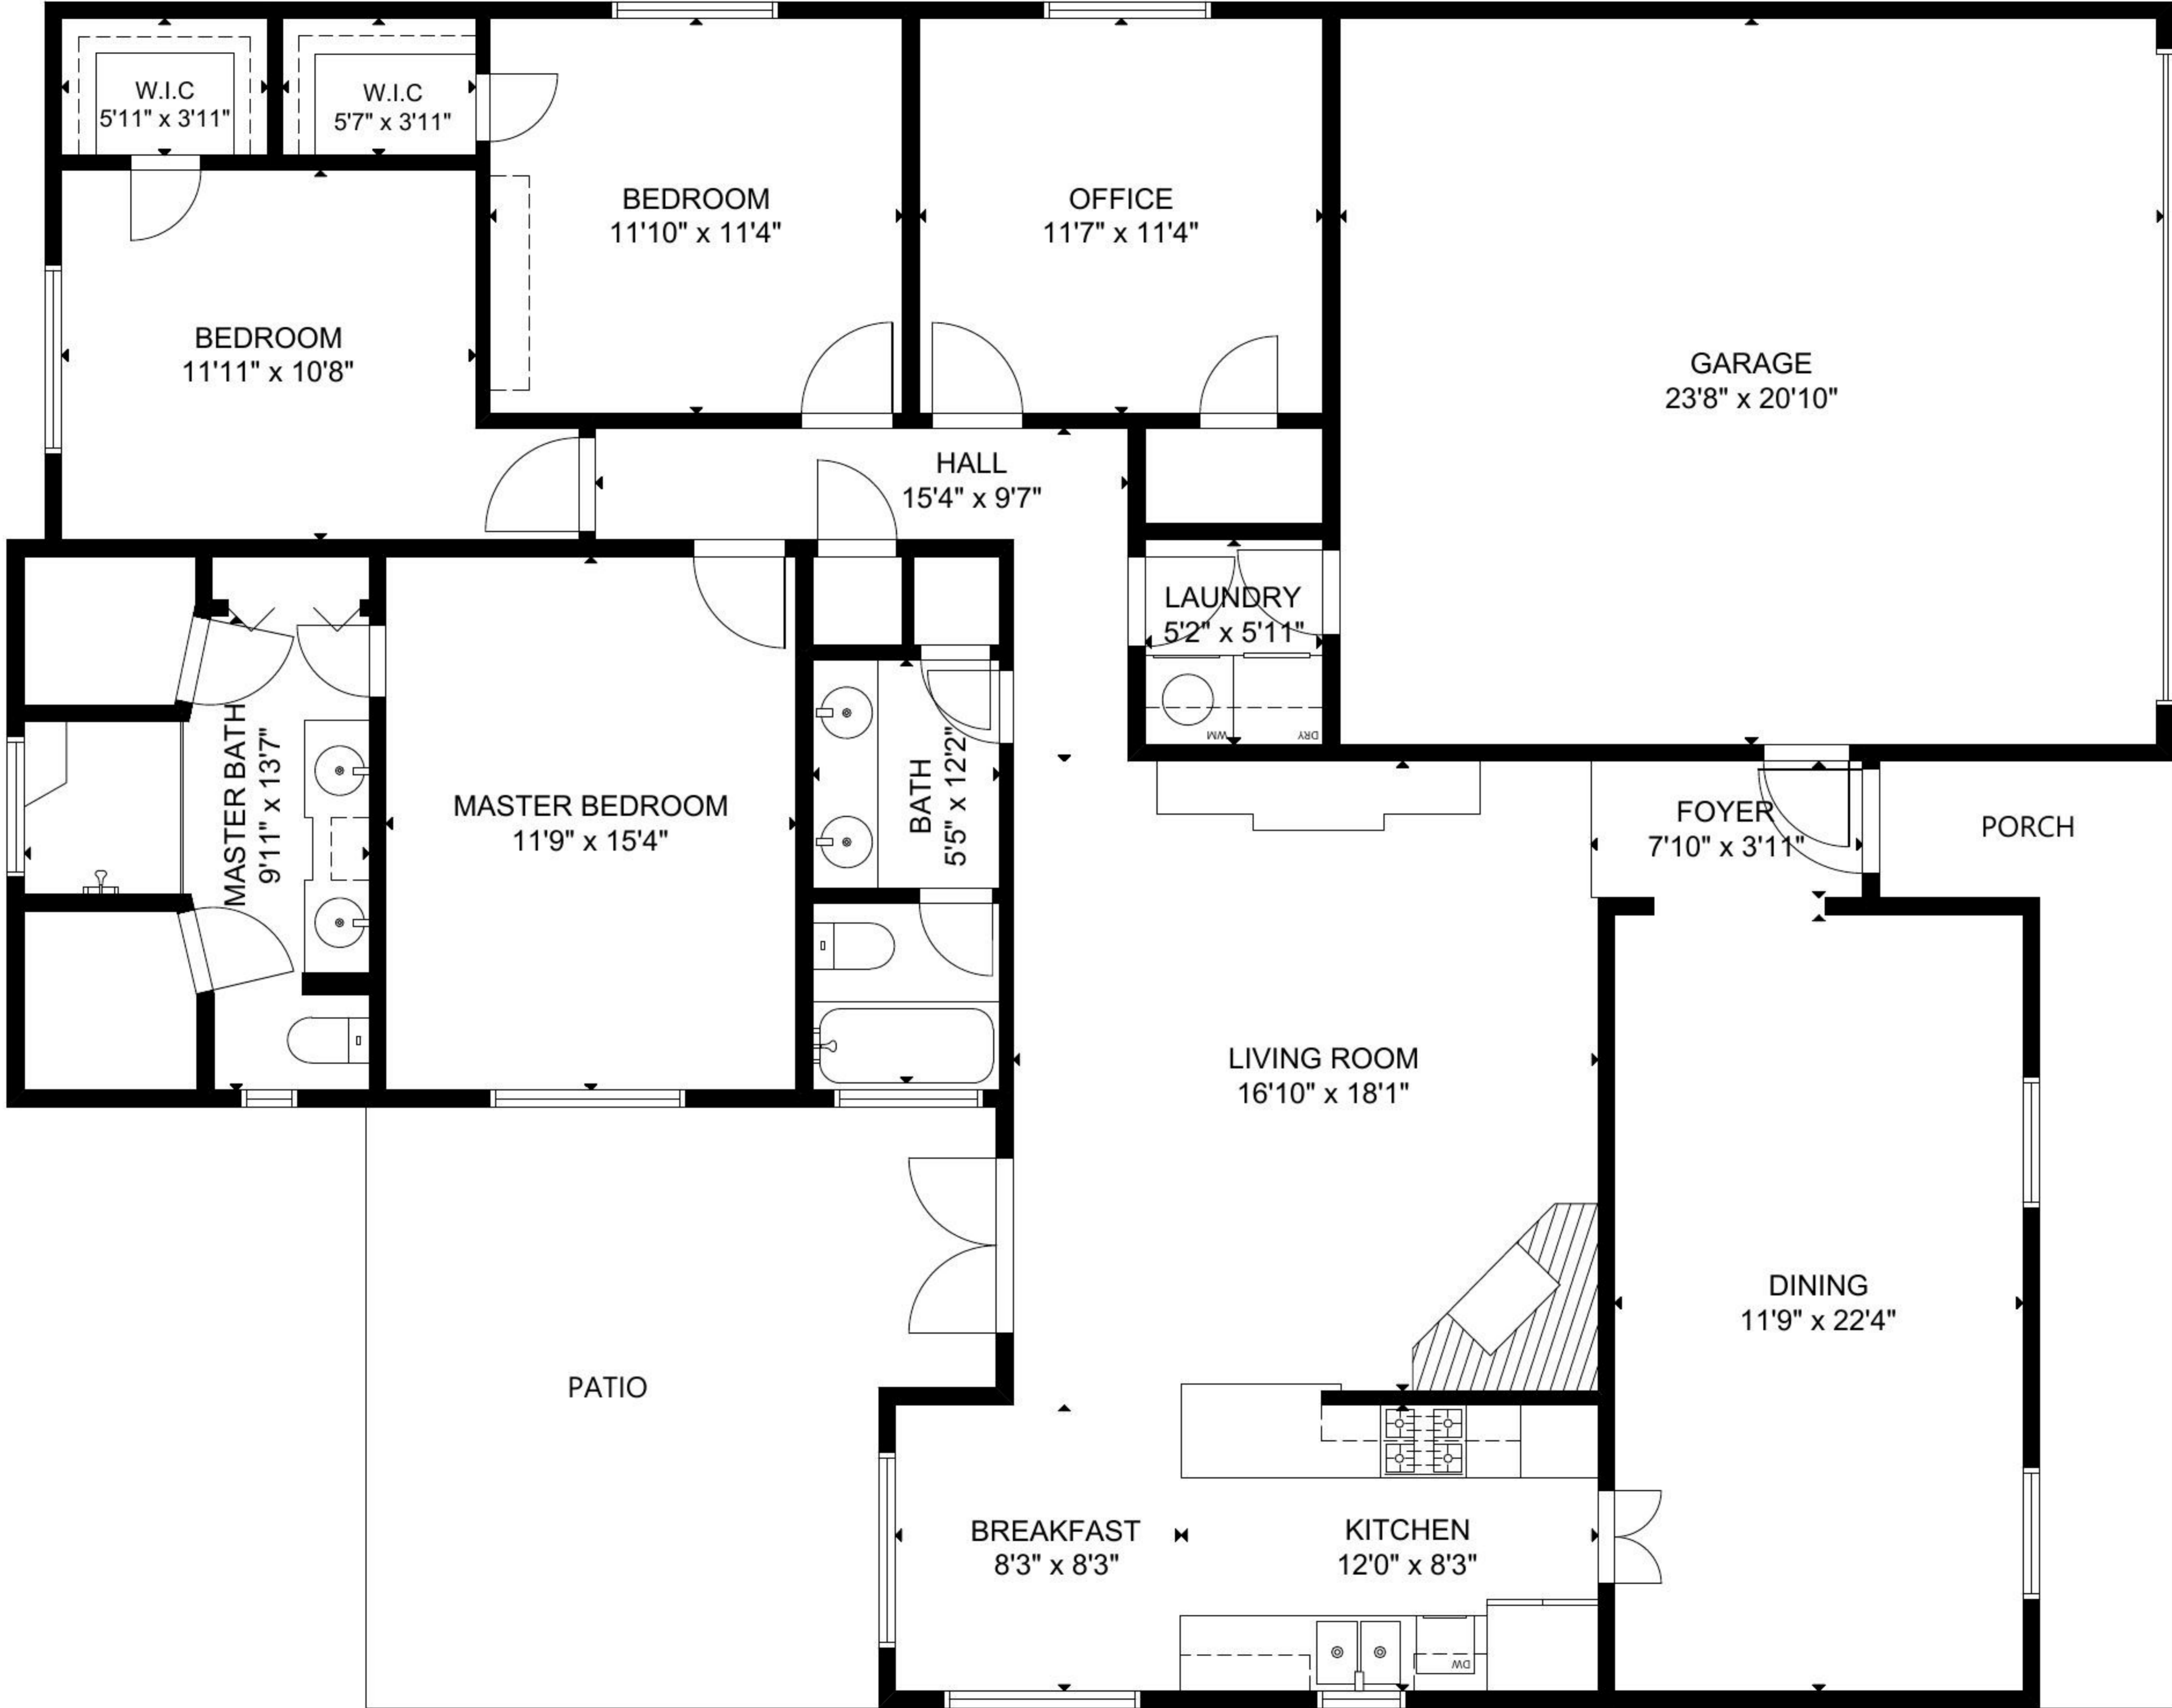

911 Sugarfield Ct Sugar Land TX 77498

GROSS INTERNAL AREA

TOTAL: 1,834 sq ft

FLOOR 1: 1,834 sq ft

EXCLUDED AREA: GARAGE: 490 sq ft

SIZE AND DIMENSIONS ARE APPROXIMATE, ACTUAL MAY VARY.