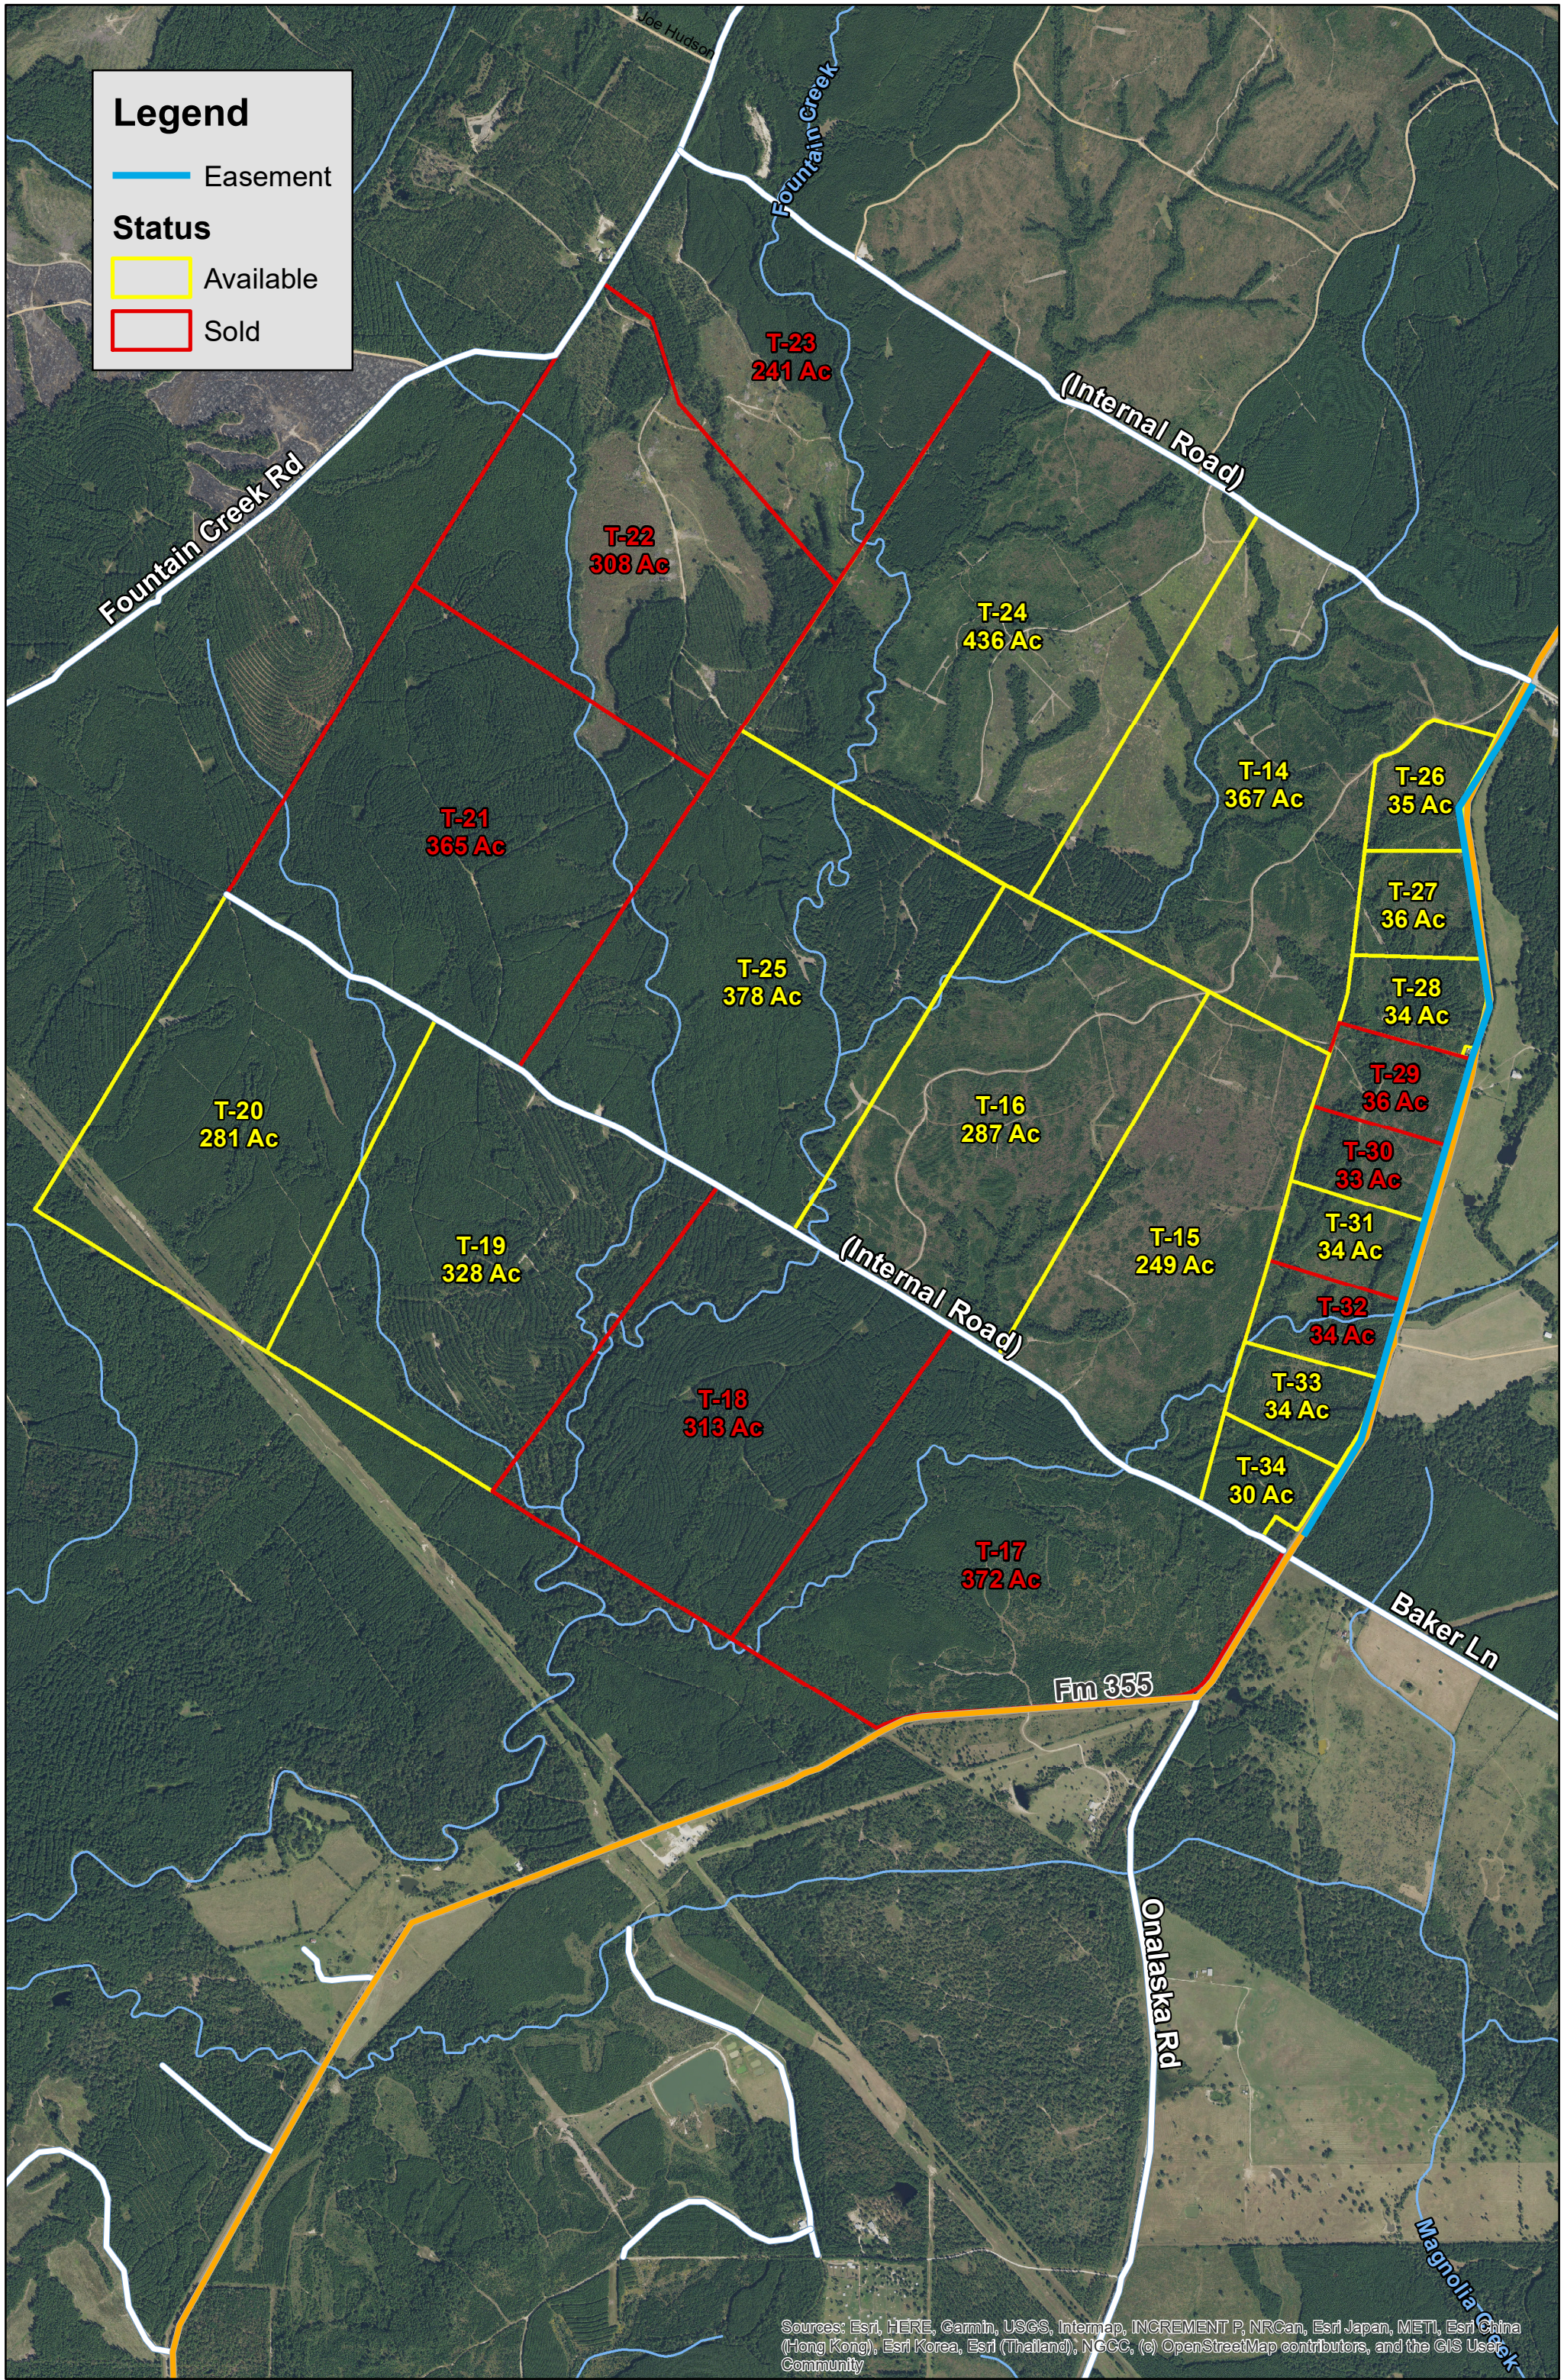

**Legend**

— Easement

**Status**

□ Available

□ Sold

Sources: Esri, HERE, Garmin, USGS, Intermap, INCREMENT P, NRCan, Esri Japan, METI, Esri China (Hong Kong), Esri Korea, Esri (Thailand), NGCC, (c) OpenStreetMap contributors, and the GIS User Community

Groveton, Trinity Co., TX

For illustration purposes only. (Eliot)