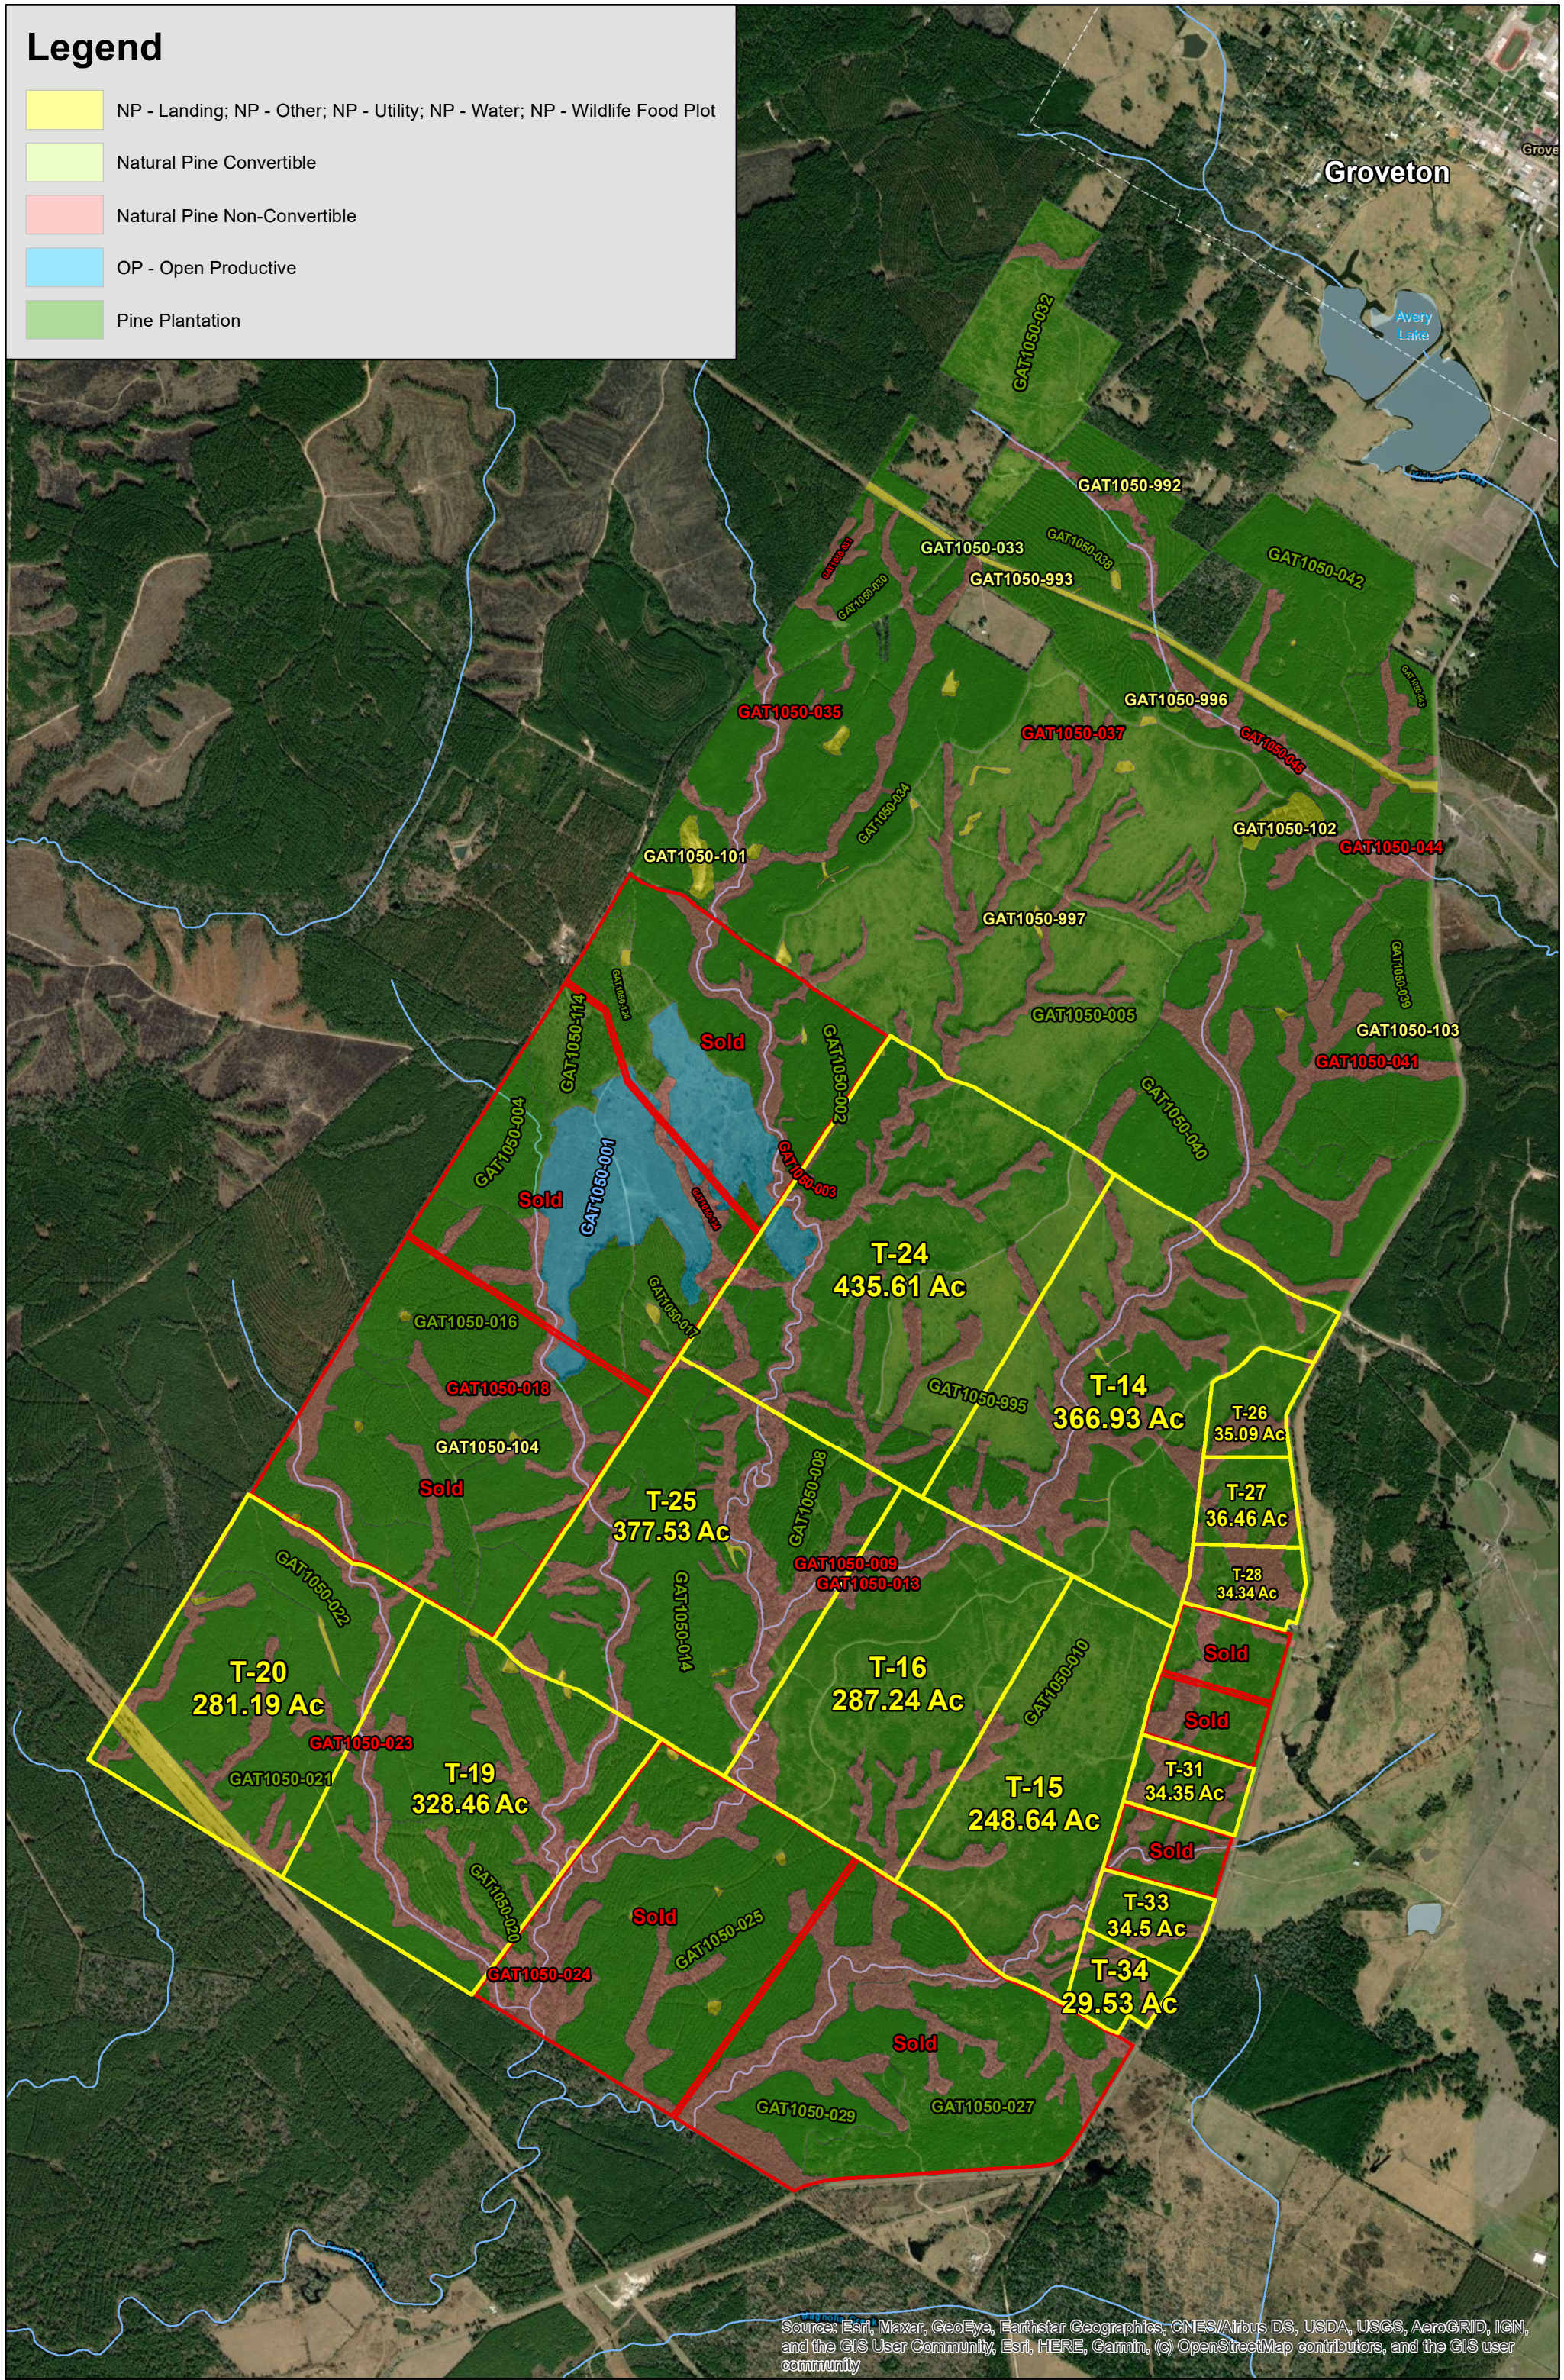

# Legend

- NP - Landing; NP - Other; NP - Utility; NP - Water; NP - Wildlife Food Plot
- Natural Pine Convertible
- Natural Pine Non-Convertible
- OP - Open Productive
- Pine Plantation

Source: Esri, Maxar, GeoEye, Earthstar Geographics, CNES/Airbus DS, USDA, USGS, AeroGRID, IGN, and the GIS User Community, Esri, HERE, Garmin, (c) OpenStreetMap contributors, and the GIS user community

Groveton, Trinity Co., TX  
For illustration purposes only. (Eliot)