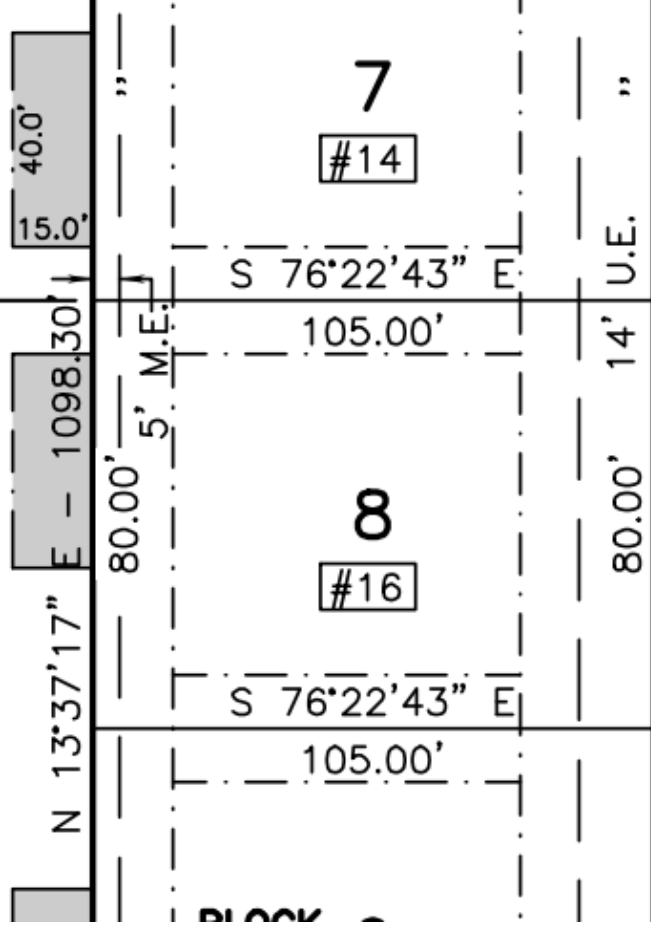

N 13°37'17" E - 1282.12'

1178.30'

RESERVE
(PRIVATE CAN

10' 10'

#16

#14

TEAKETTLE

(50' R.O.W.)

N 13°37'17" E

S 13°

S 13°37'17" W - 9