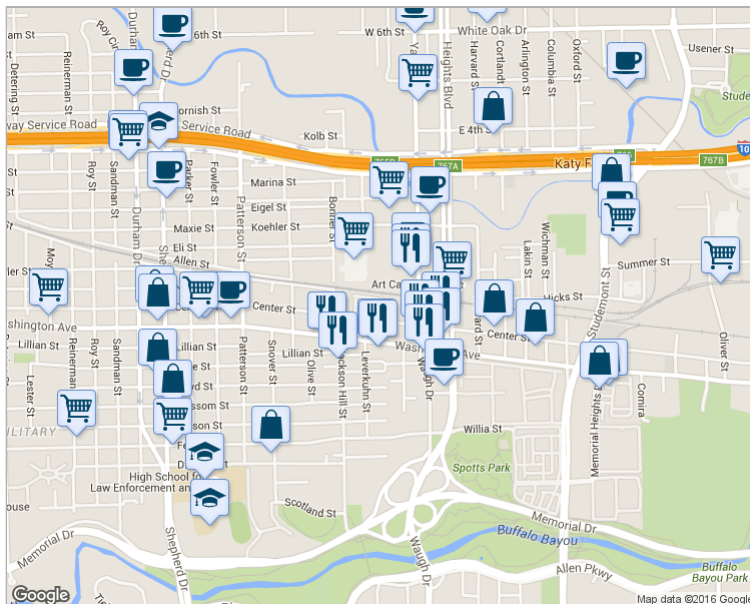

## Some Transit

A few nearby public transportation options.

# About this Location

3814 Center Street has a Walk Score of 75 out of 100. This location is Very Walkable so most errands can be accomplished on foot.

This location is in the Washington Avenue - Memorial Park neighborhood in Houston. Nearby parks include Spotts Park, Cleveland Park and Granger Stadium.

## Some Transit

3814 Center Street has some transit which means a few nearby public transportation options. Car sharing is available from RelayRides.

[United States \(/cities-and-neighborhoods/\)](#) [Texas \(/TX\)](#) [Houston \(/TX/Houston\)](#) **[Washington Avenue - Memorial Park \(/TX/Houston/Washington\\_Avenue\\_-\\_Memorial\\_Park\)](#)**