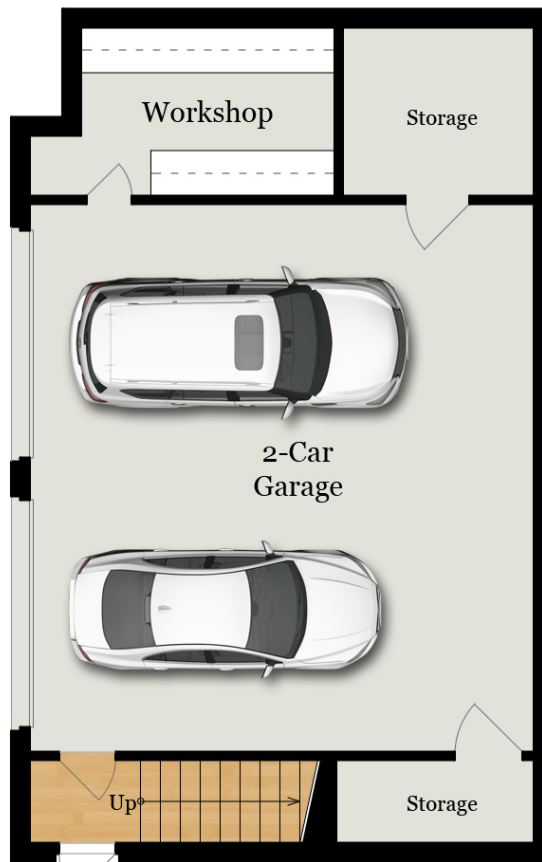

# 3050 Reba Drive

DETACHED  
GARAGE/  
GUEST HOUSE  
FIRST FLOOR

MAIN RESIDENCE  
MAIN LEVEL

Walter Bering 713.851.9753

Broker Associate Walter.Bering@sothebys.realty

Martha Turner | Sotheby's  
INTERNATIONAL REALTY