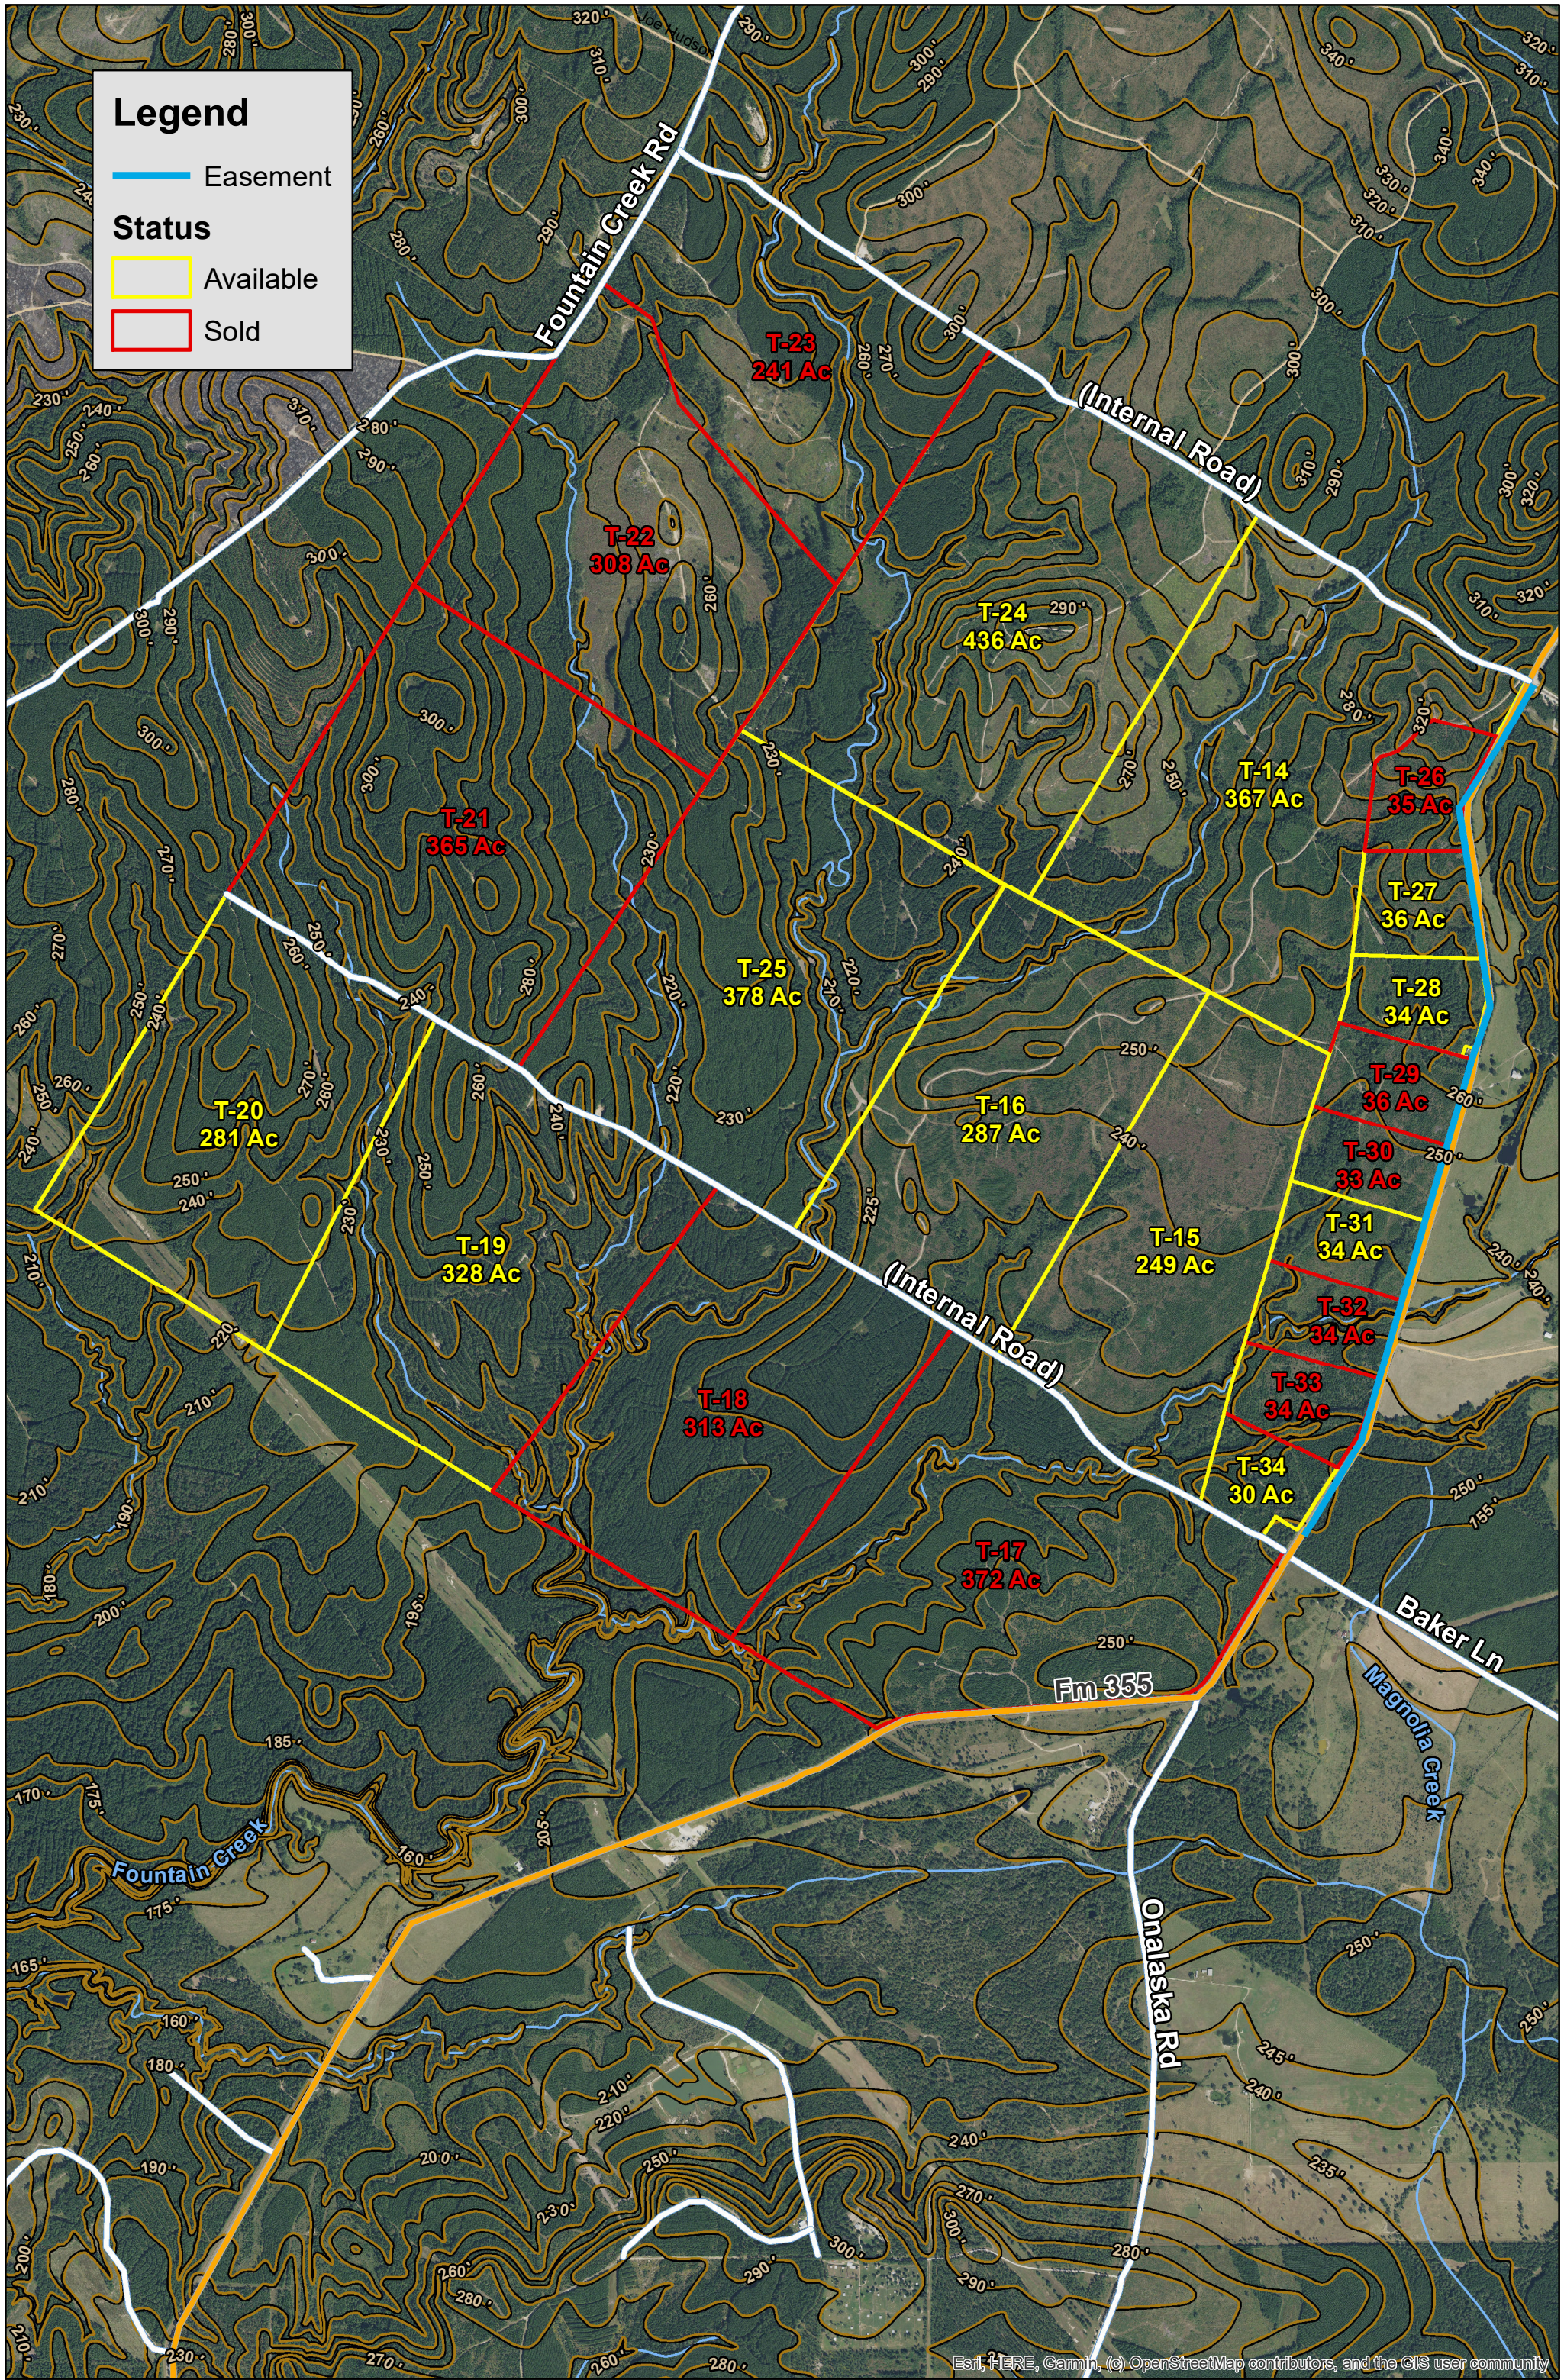

Legend

- Easement

Status

- Available
- Sold

Esri, HERE, Garmin, (c) OpenStreetMap contributors, and the GIS user community

Groveton, Trinity Co., TX

For illustration purposes only. (Eliot)