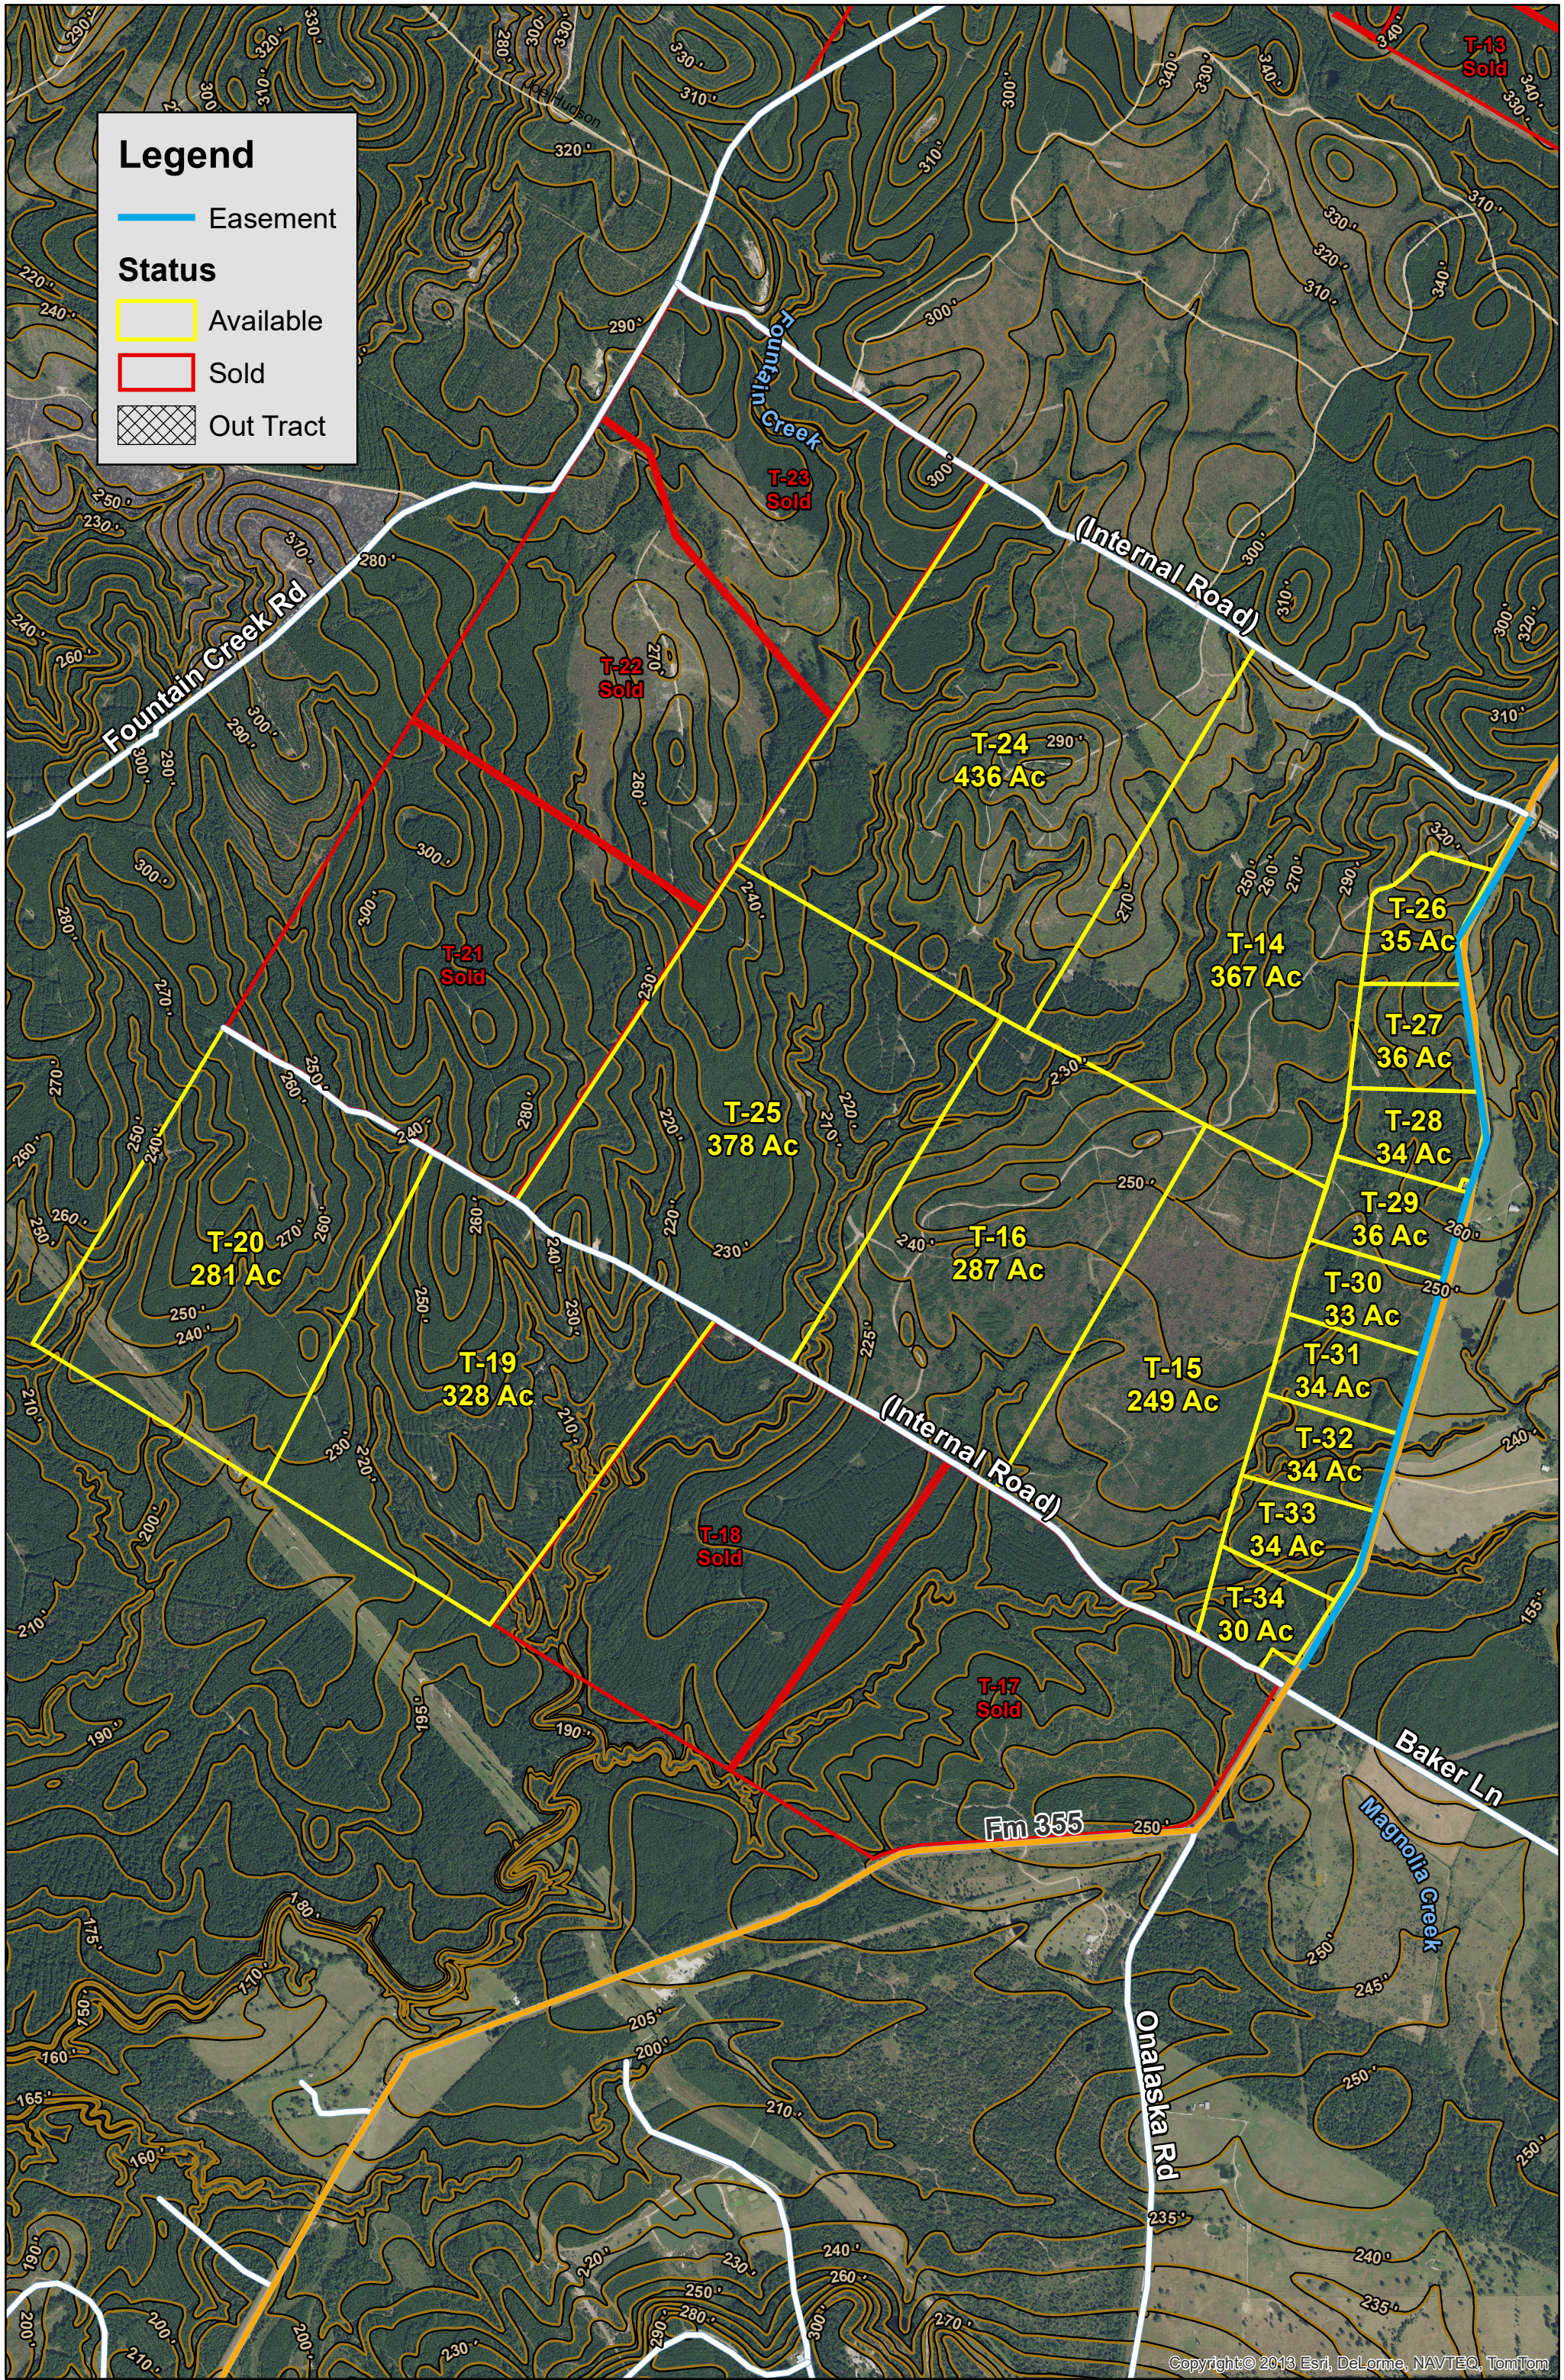

Legend

-  Easement
- Status**
-  Available
-  Sold
-  Out Tract

Copyright © 2013 Esri, DeLorme, NAVTEQ, TomTom

Groveton, Trinity Co., TX

For illustration purposes only. (Eliot)