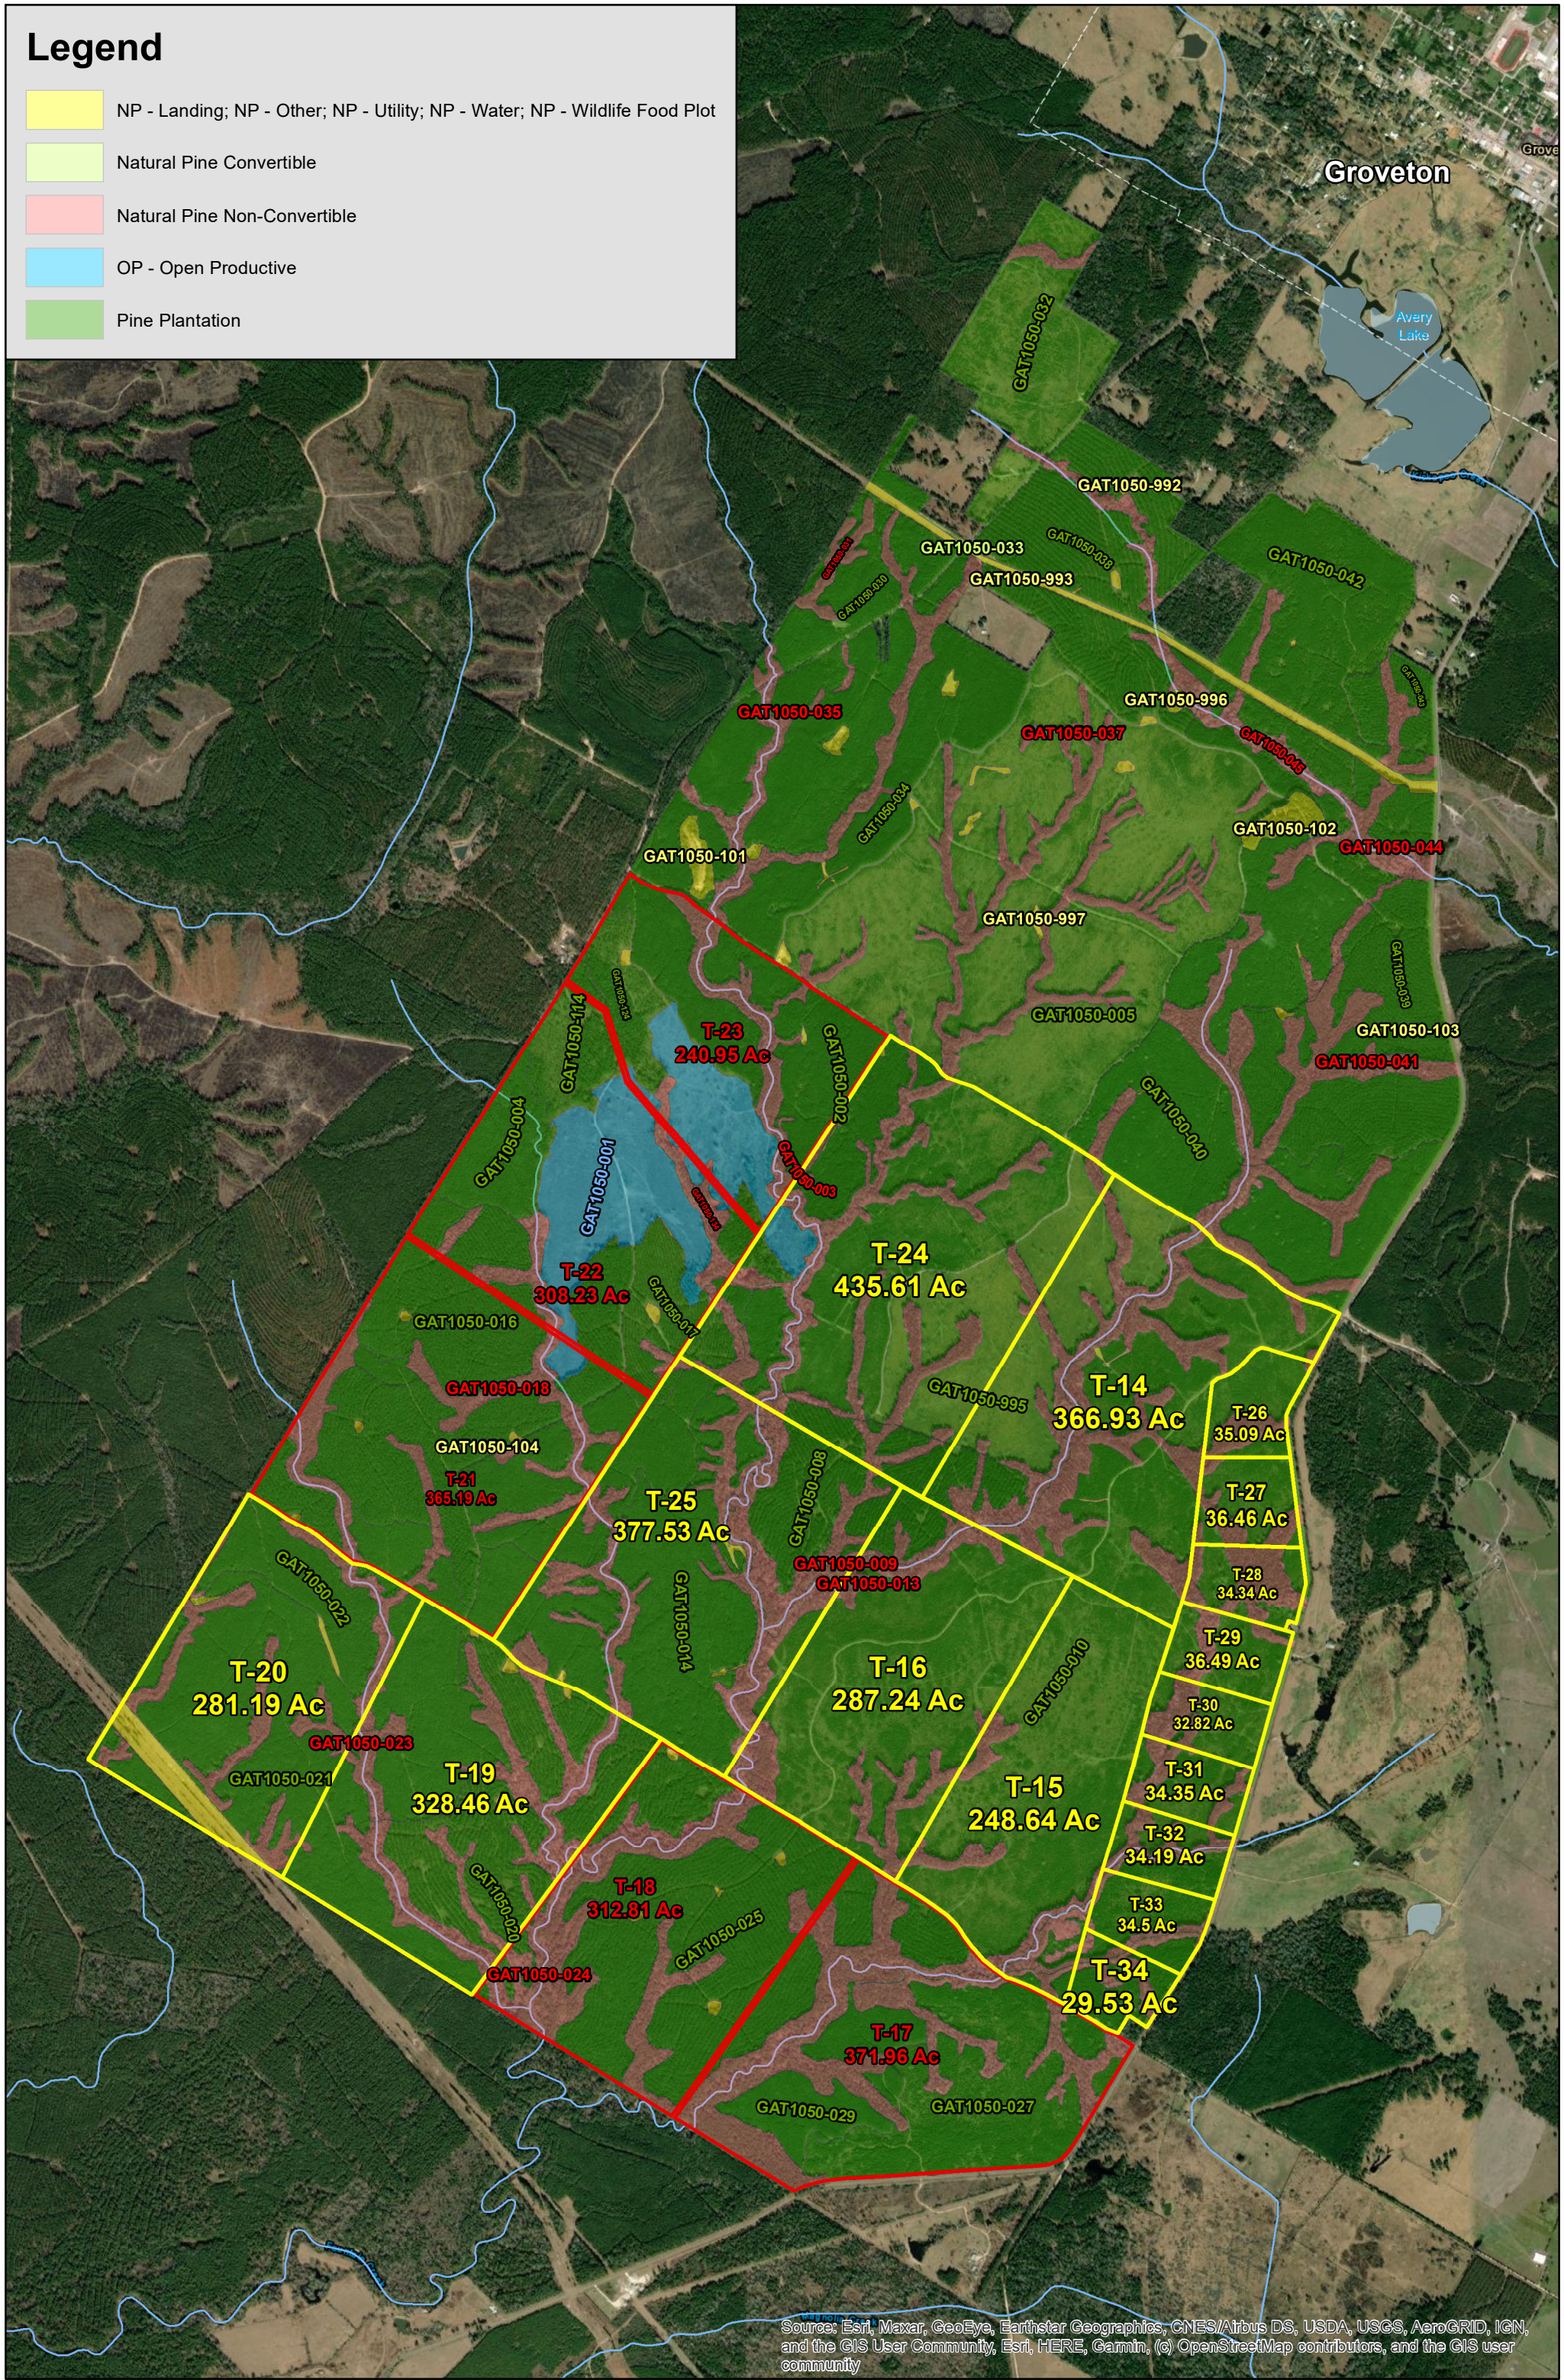

Legend

- NP - Landing; NP - Other; NP - Utility; NP - Water; NP - Wildlife Food Plot
- Natural Pine Convertible
- Natural Pine Non-Convertible
- OP - Open Productive
- Pine Plantation

Groveton

Avery Lake

Source: Esri, Maxar, GeoEye, Earthstar Geographics, CNES/Airbus DS, USDA, USGS, AeroGRID, IGN, and the GIS User Community, Esri, HERE, Garmin, (c) OpenStreetMap contributors, and the GIS user community

Groveton, Trinity Co., TX

For illustration purposes only. (Eliot)