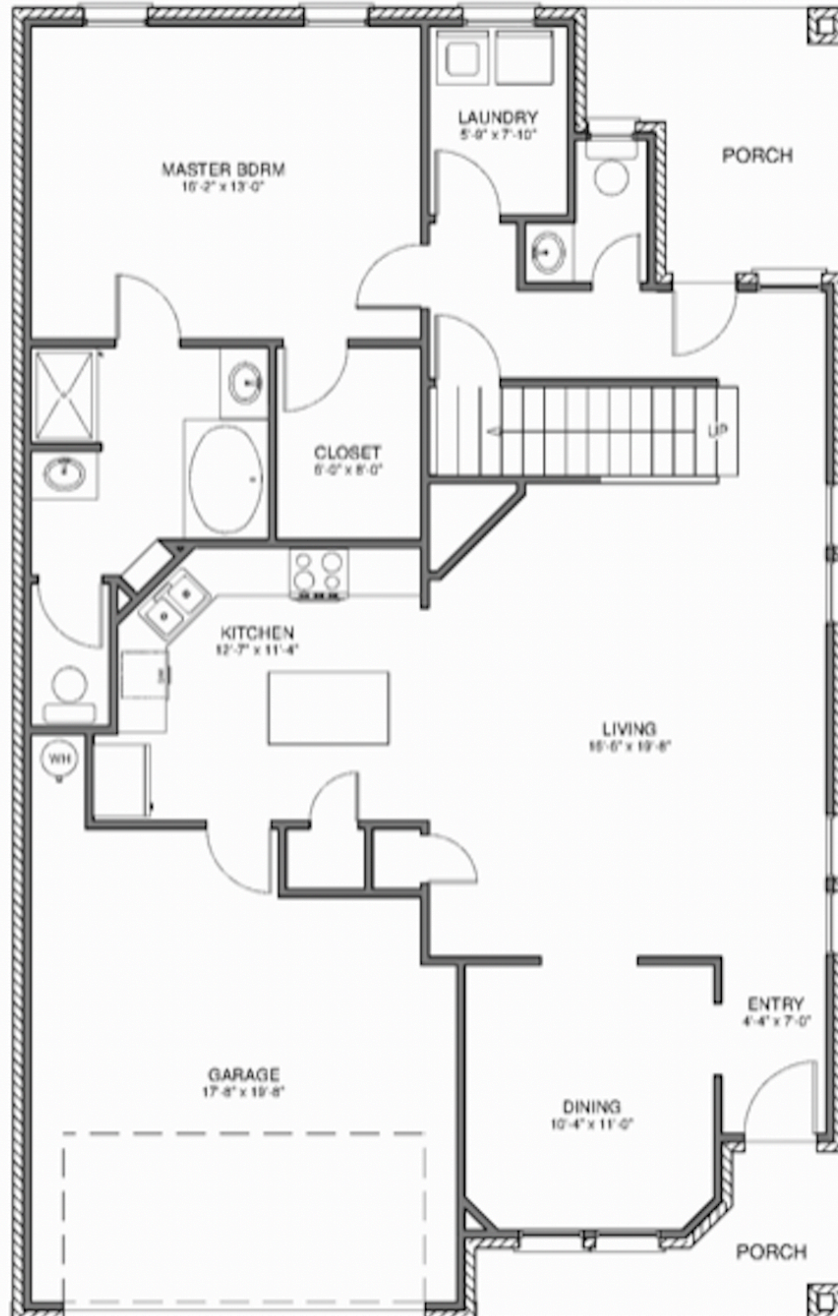

1806 LAKESHORE CIRCLE
LAKESIDE VILLAGE SUBDIVISION

ED FROEHLING BUILDER, INC
3887 HIGH LONESOME ROAD
COLLEGE STATION, TX 77845
PH 979-776-8266
FAX 979-774-9633

2148 SQFT LIVING AREA
ALL PLANS SUBJECT TO CHANGE

1806 LAKESHORE CIRCLE
LAKESIDE VILLAGE SUBDIVISION

ED FROEHLING BUILDER, INC
3887 HIGH LONESOME ROAD
COLLEGE STATION, TX 77845
PH 979-776-8266
FAX 979-774-9633

SECOND FLOOR

2148 SQFT LIVING AREA
ALL PLANS SUBJECT TO CHANGE