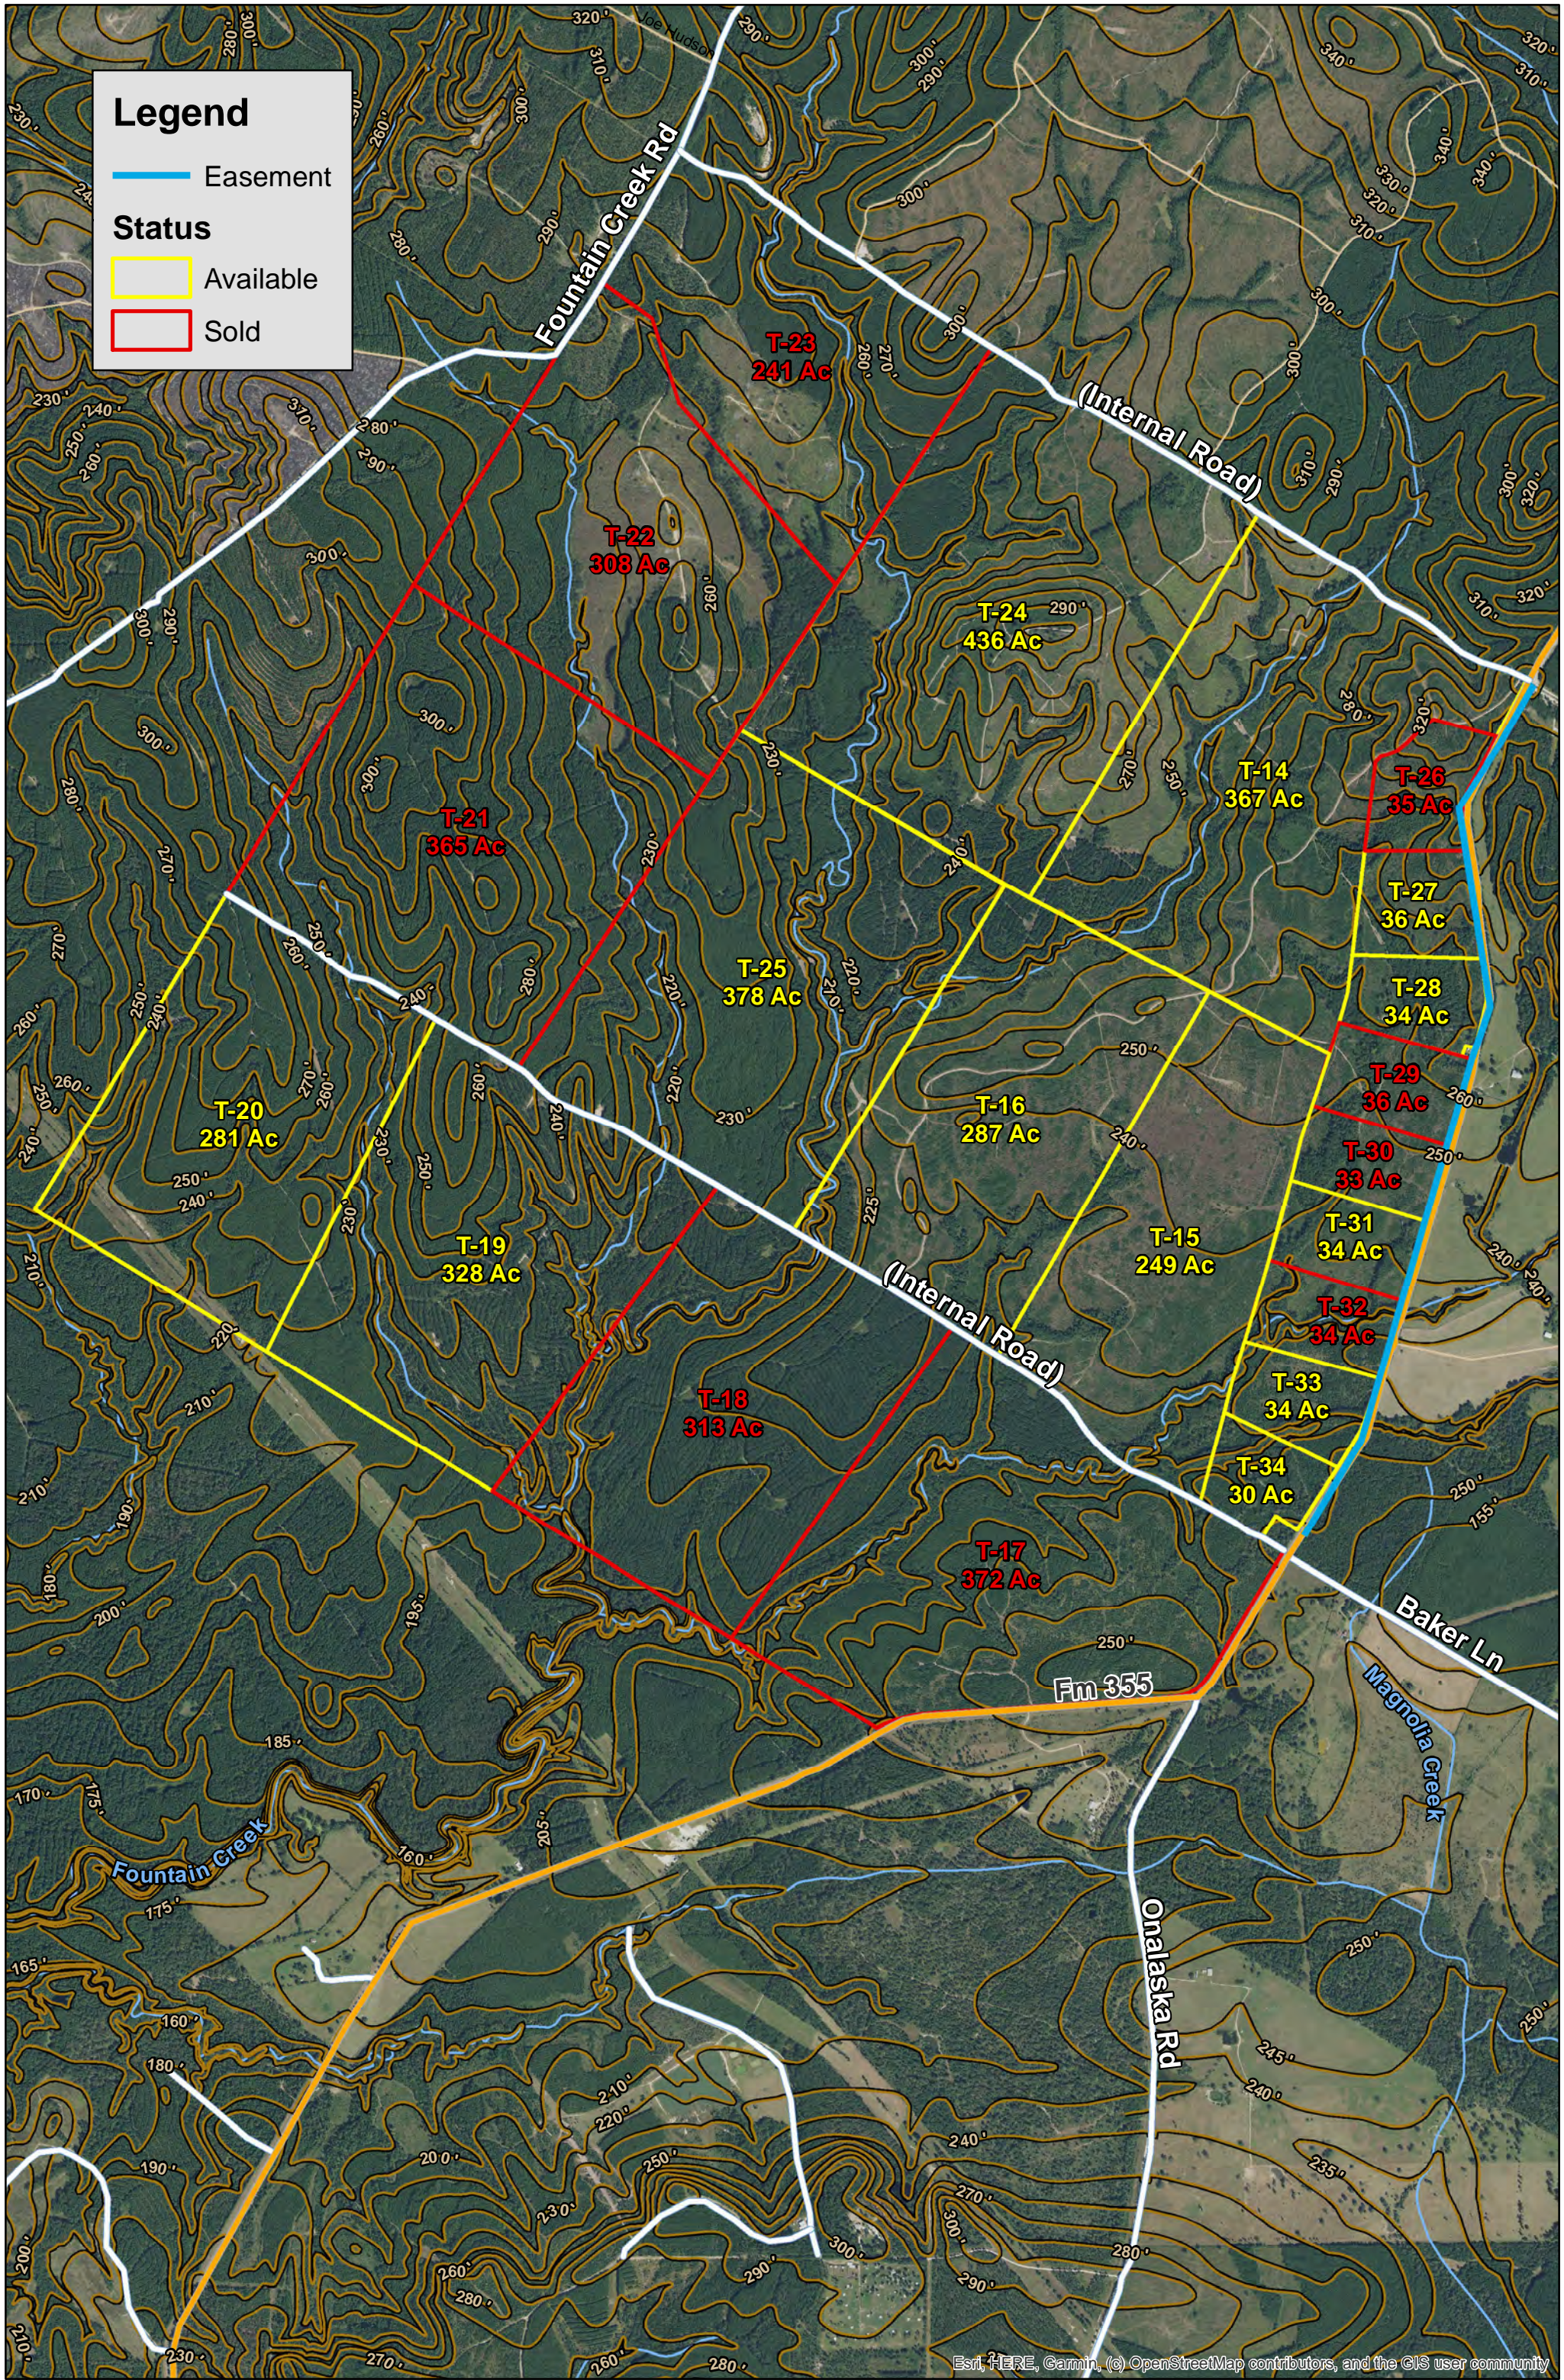

Legend

- Easement

Status

- Available
- Sold

Esri, HERE, Garmin, (c) OpenStreetMap contributors, and the GIS user community

Groveton, Trinity Co., TX
For illustration purposes only. (Eliot)