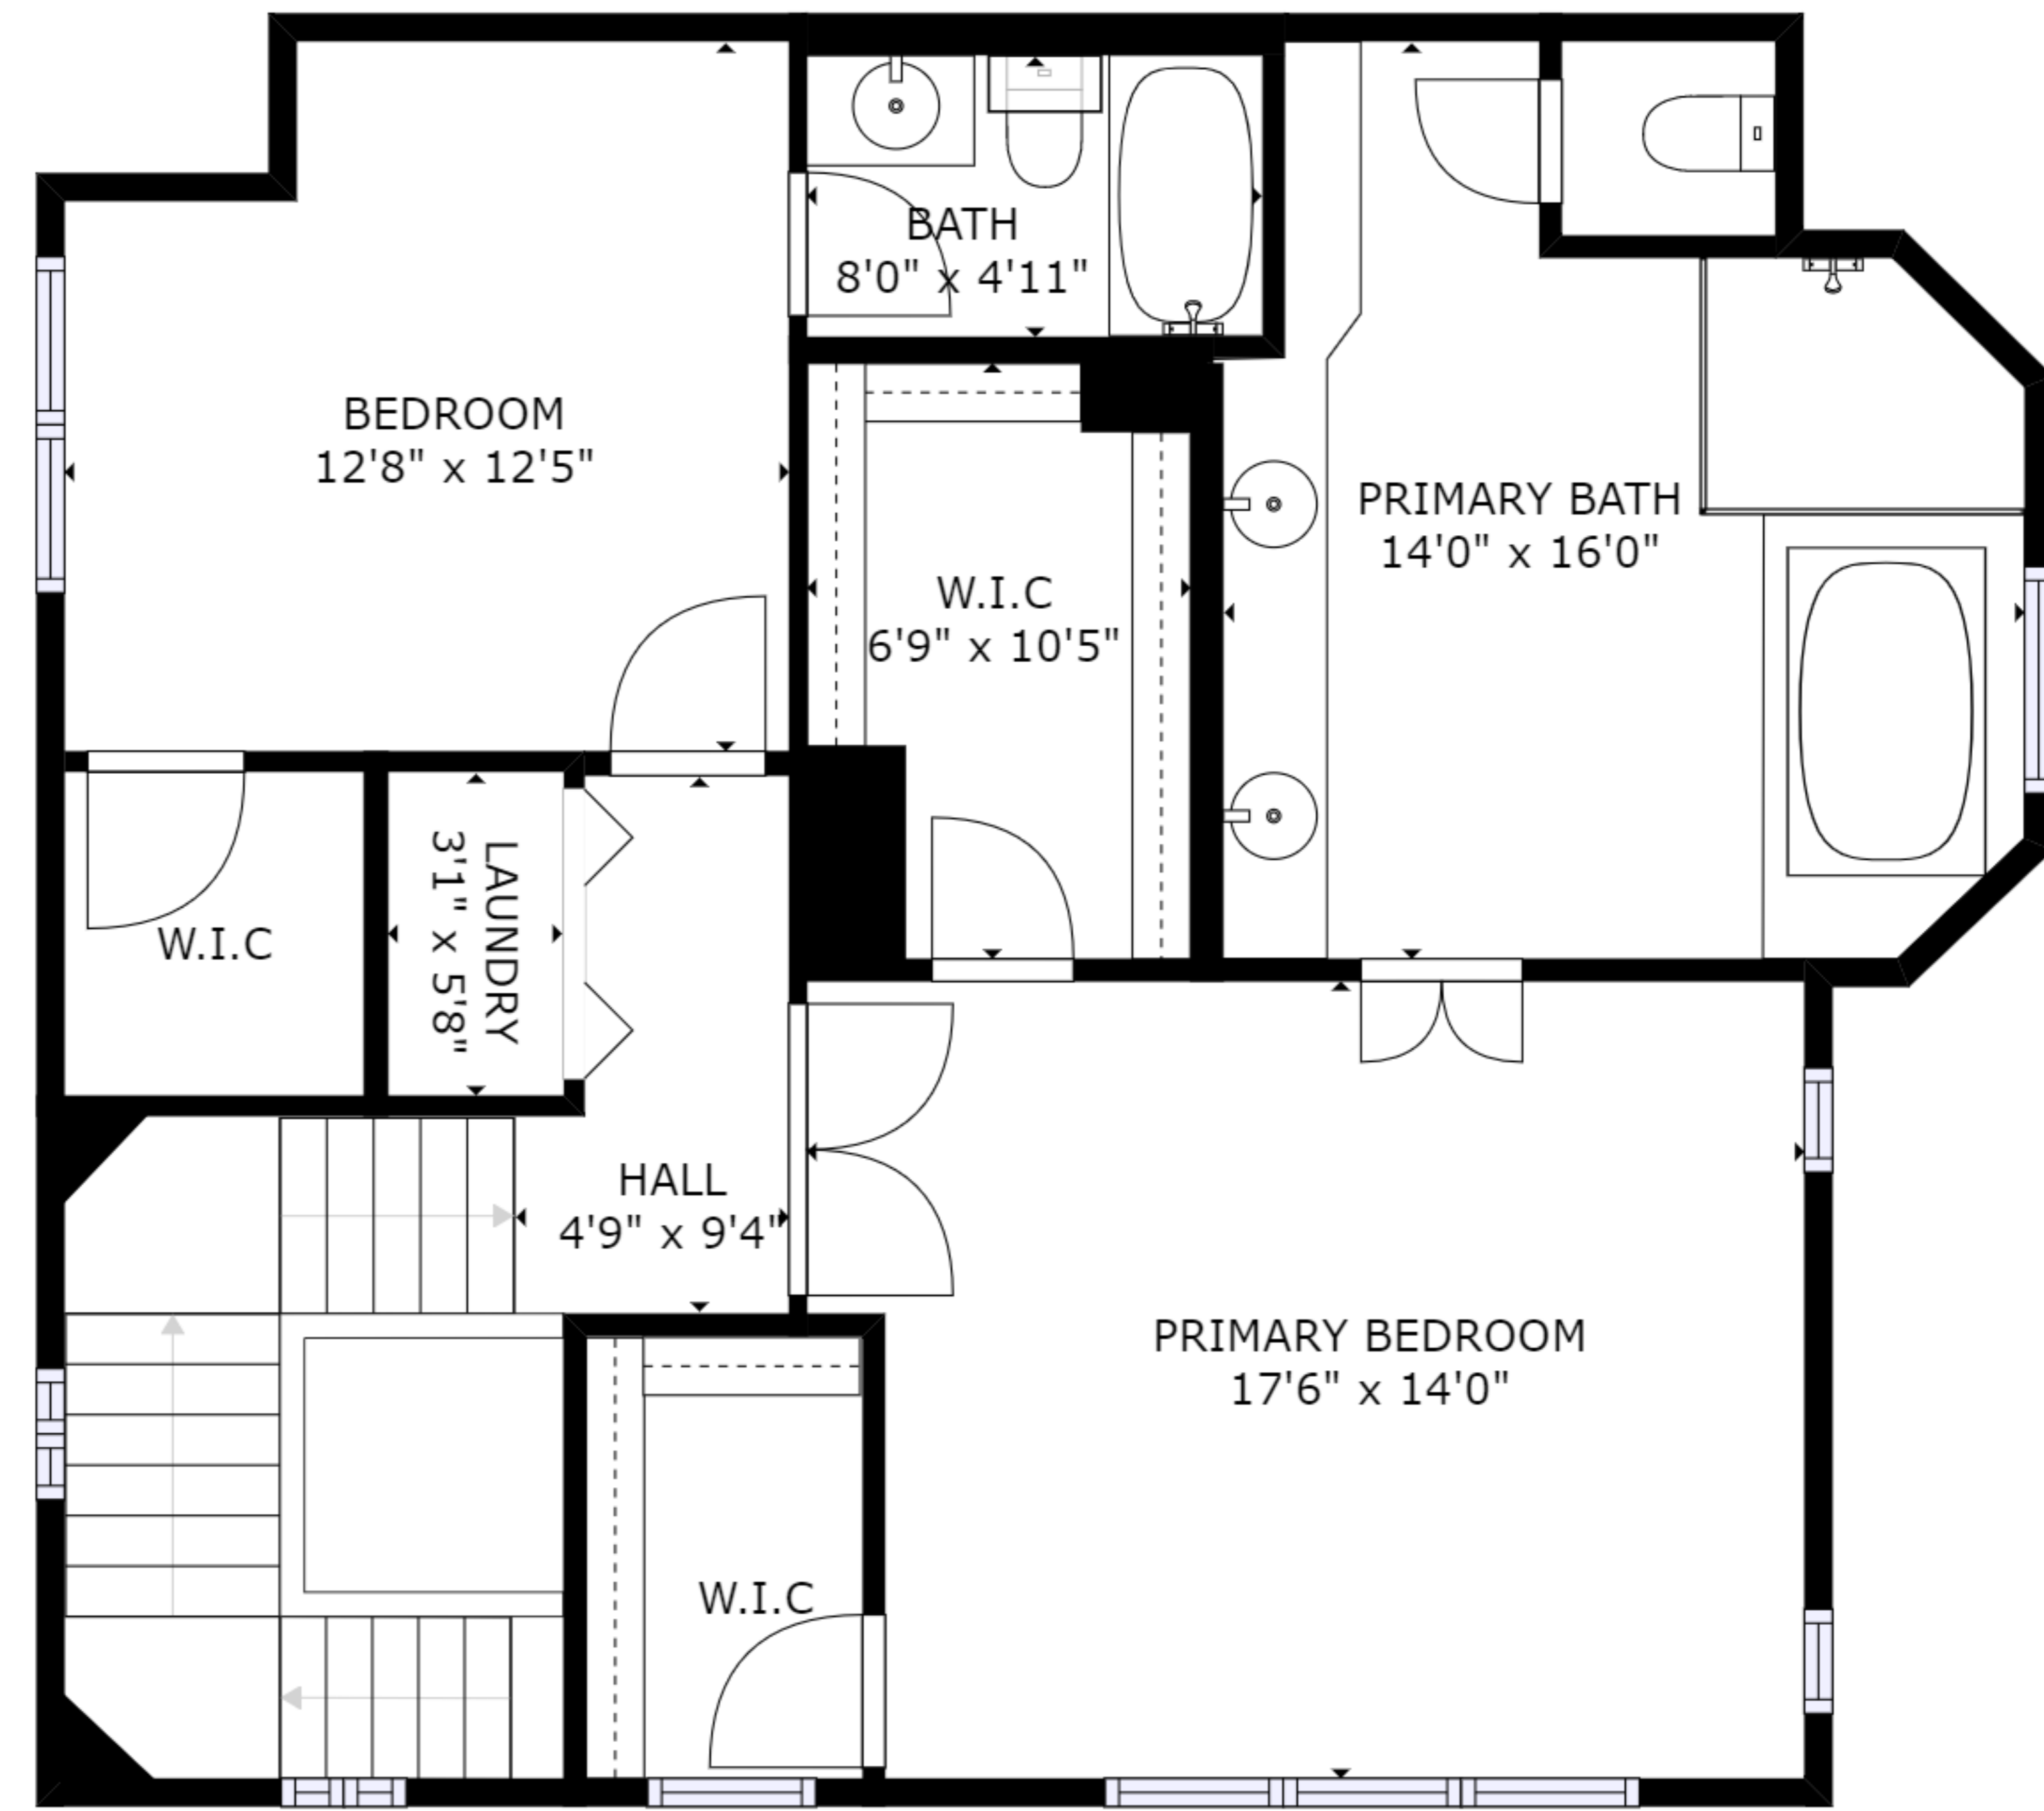

FLOOR 2

FLOOR 3

FLOOR 1

GROSS INTERNAL AREA
 FLOOR 1: 331 sq. ft, FLOOR 2: 892 sq. ft
 FLOOR 3: 932 sq. ft
 TOTAL: 2155 sq. ft

SIZES AND DIMENSIONS ARE APPROXIMATE, ACTUAL MAY VARY.