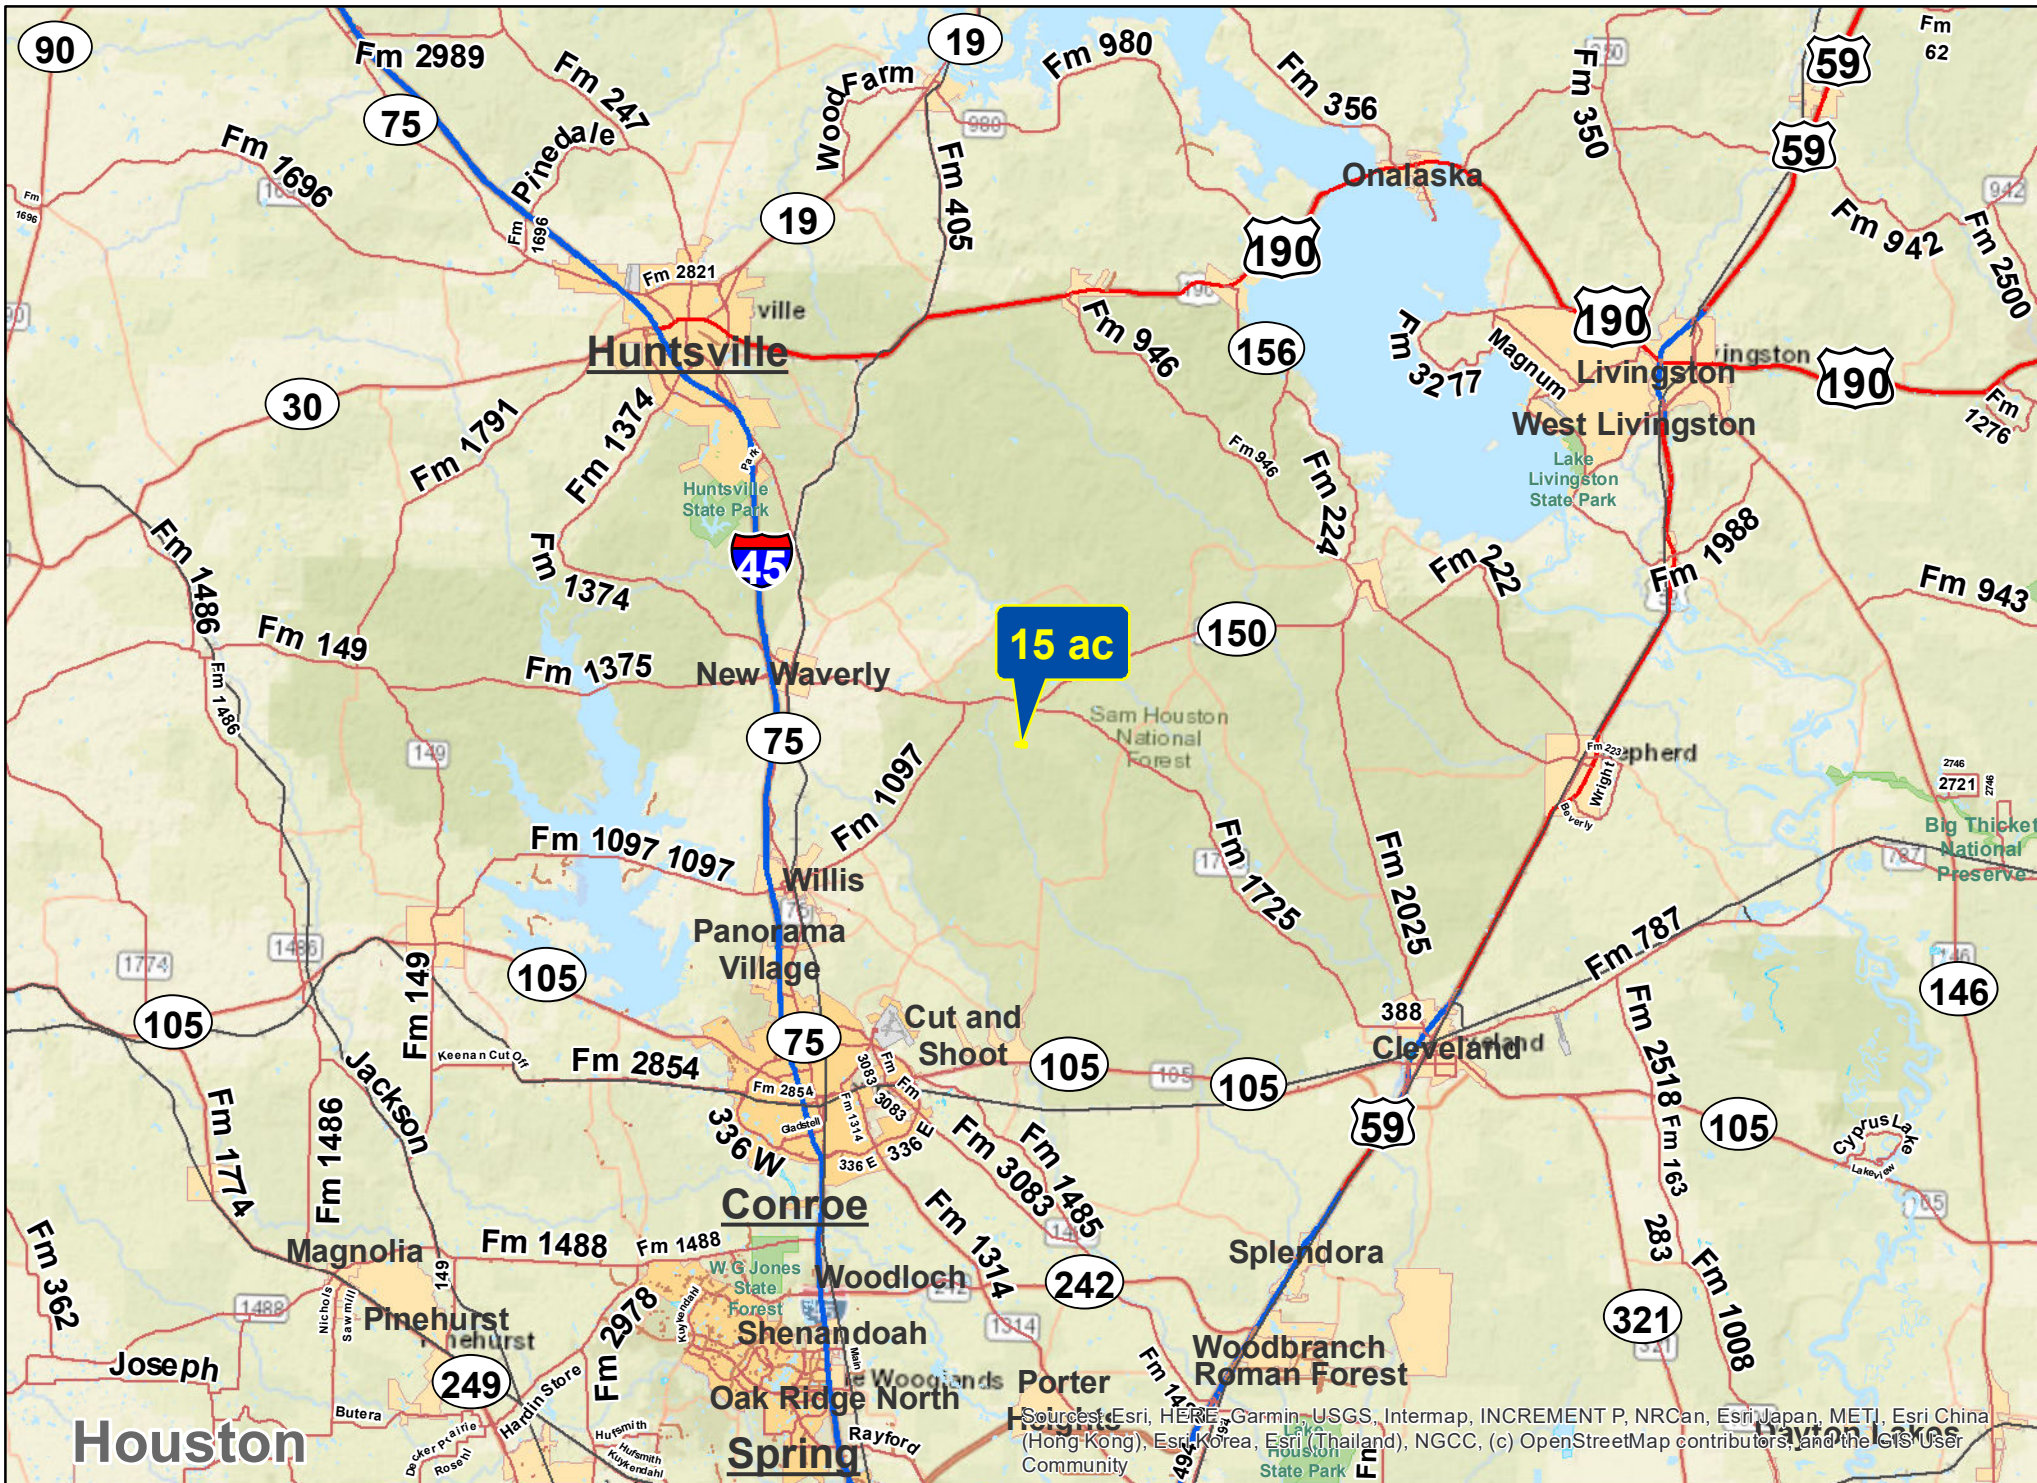

Sources: Esri, HERE, Garmin, USGS, Intermap, INCREMENT P, NRCan, Esri Japan, METI, Esri China (Hong Kong), Esri Korea, Esri (Thailand), NGCC, (c) OpenStreetMap contributors, and the GIS User Community

15 acres - McGehee Rd | San Jacinto, Co.

For illustration purposes only.

15 acres - McGehee Rd | San Jacinto, Co.

For illustration purposes only.

Source: Esri, HERE, Garmin, USGS, Intermap, INCREMENT P, NRCan, Esri Japan, METI, Esri China (Hong Kong), Swire, Esri Korea, Esri (Thailand), NGCC, (c) OpenStreetMap contributors, and the GIS User Community

15 acres - McGehee Rd | San Jacinto, Co.

For illustration purposes only.