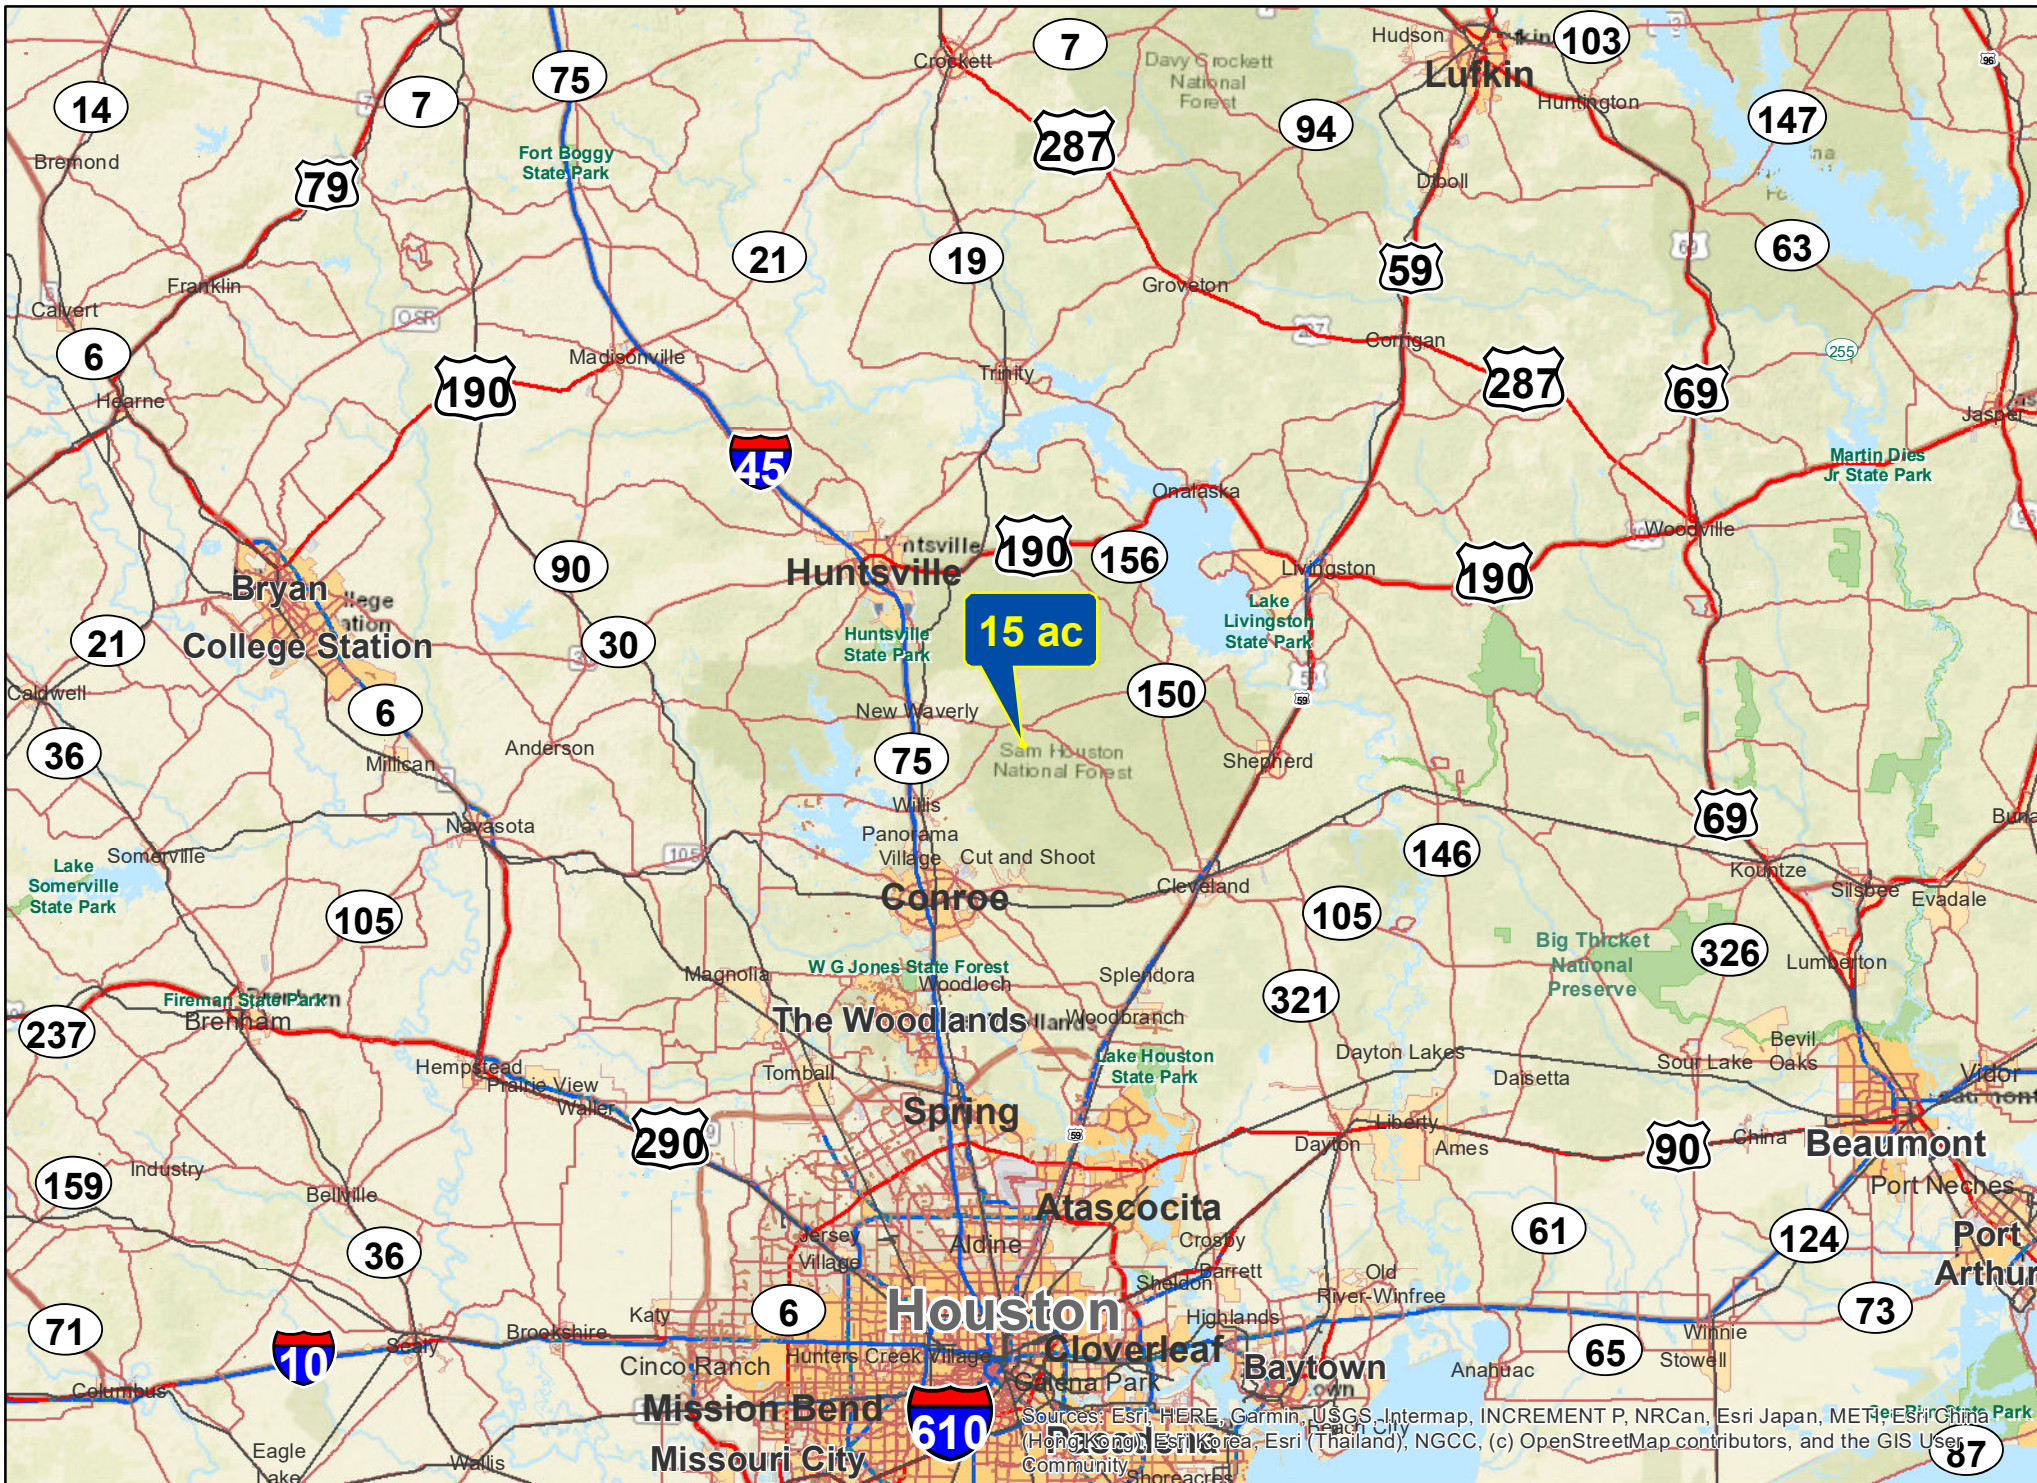

Sources: Esri, HERE, Garmin, USGS, Intermap, INCREMENT P, NRCan, Esri Japan, METI, Esri China (Hong Kong), Esri Korea, Esri (Thailand), NGCC, (c) OpenStreetMap contributors, and the GIS User Community

15 acres - McGehee Rd | San Jacinto, Co.

For illustration purposes only.

15 acres - McGehee Rd | San Jacinto, Co.

For illustration purposes only.

Source: Esri, HERE, Garmin, USGS, Intermap, INCREMENT P, NRCan, Esri Japan, METI, Esri China (Hong Kong), Swire, Esri Korea, Esri (Thailand), NGCC, (c) OpenStreetMap contributors, and the GIS User Community

15 acres - McGehee Rd | San Jacinto, Co.

For illustration purposes only.