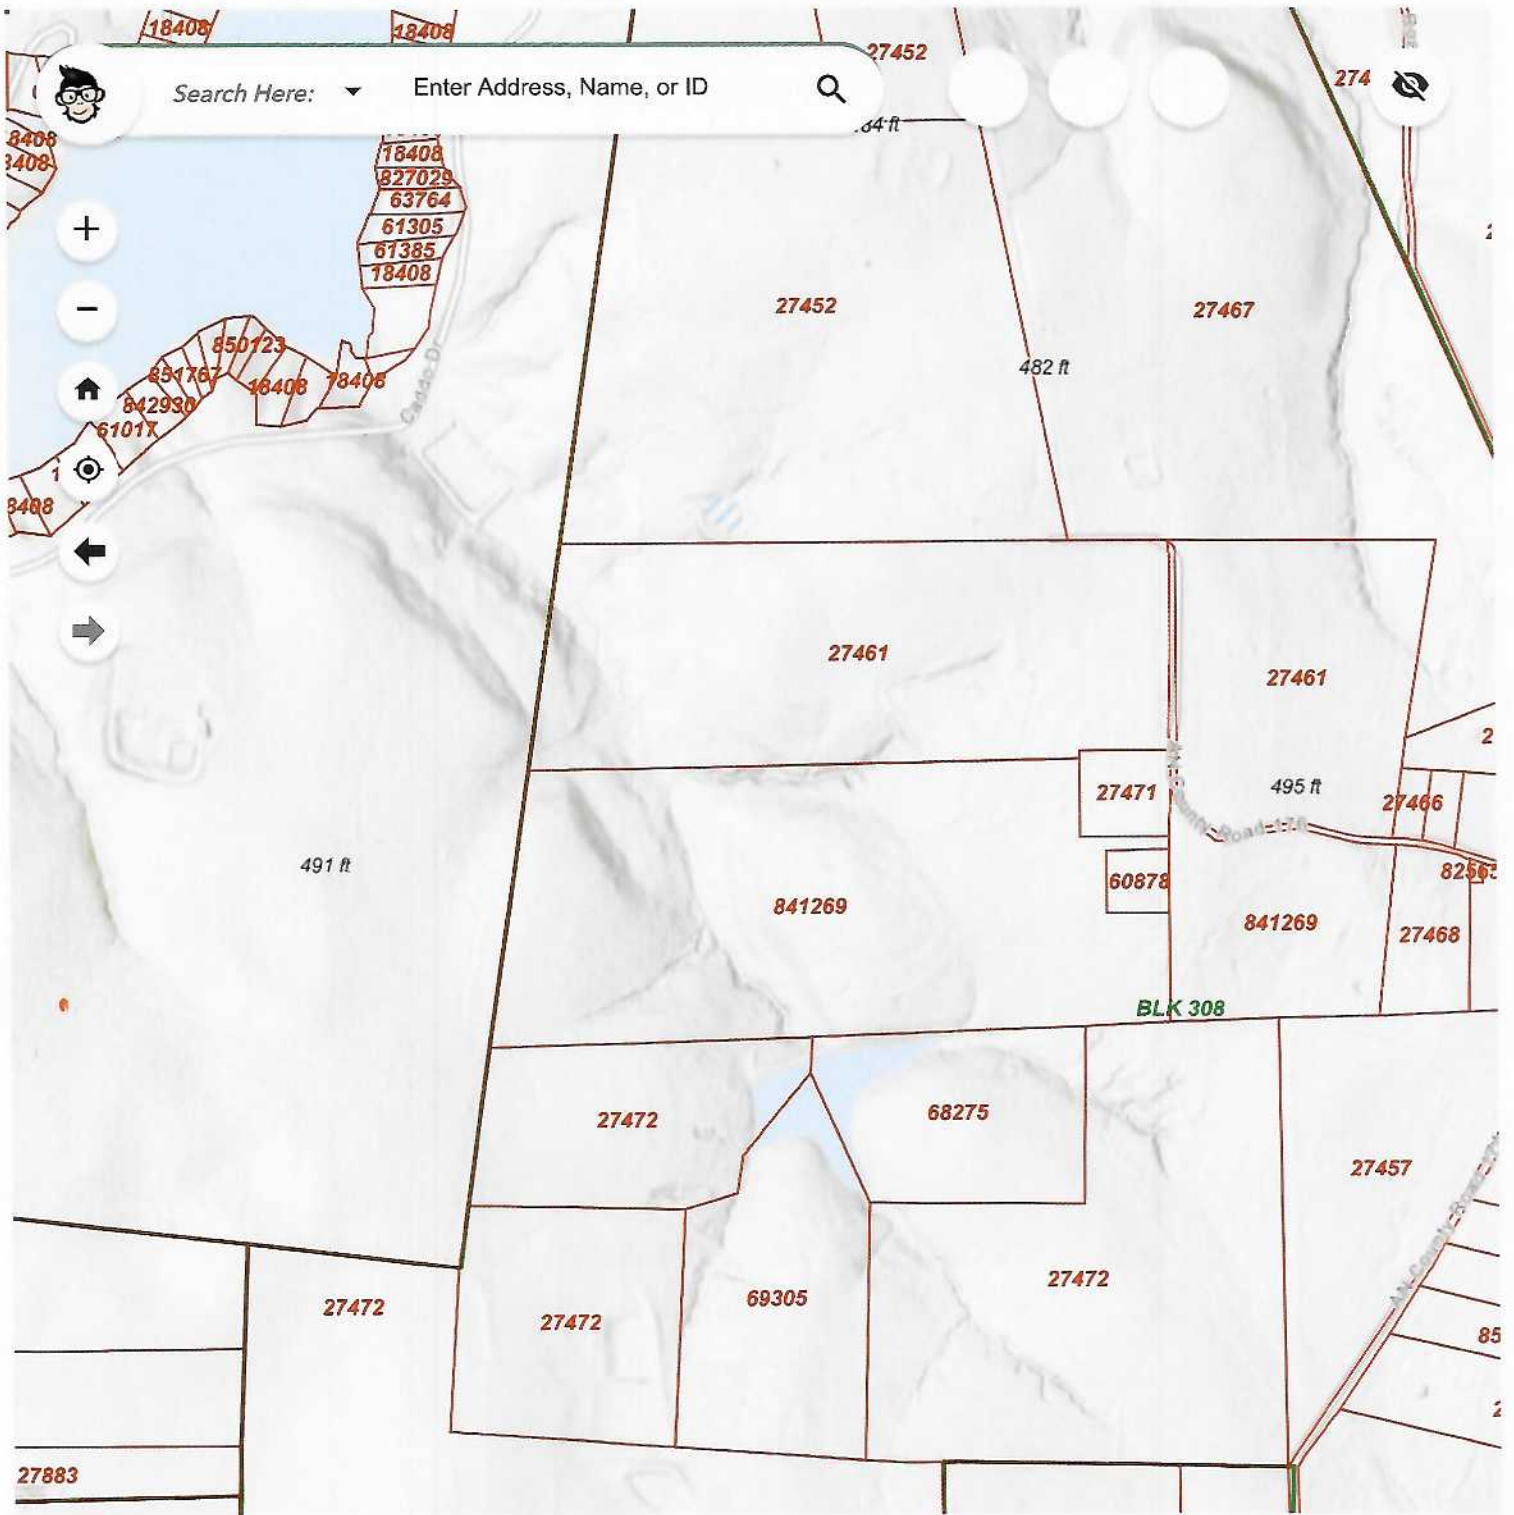

AN County Road

31°36'14"N 95°26'00"W

OLD LOGGING ROAD

My Guess ON CREEK:

With it being spring fed it's hard to find.

X Where we walked to the end of the old logging Road.

Search Here: Enter Address, Name, or ID

18408

18408

842930

61017

8408

491 ft

27461

27461

27471

495 ft

27466

841269

60878

82562

841269

27468

85

27883

31°36'20"N 95°25'59"W