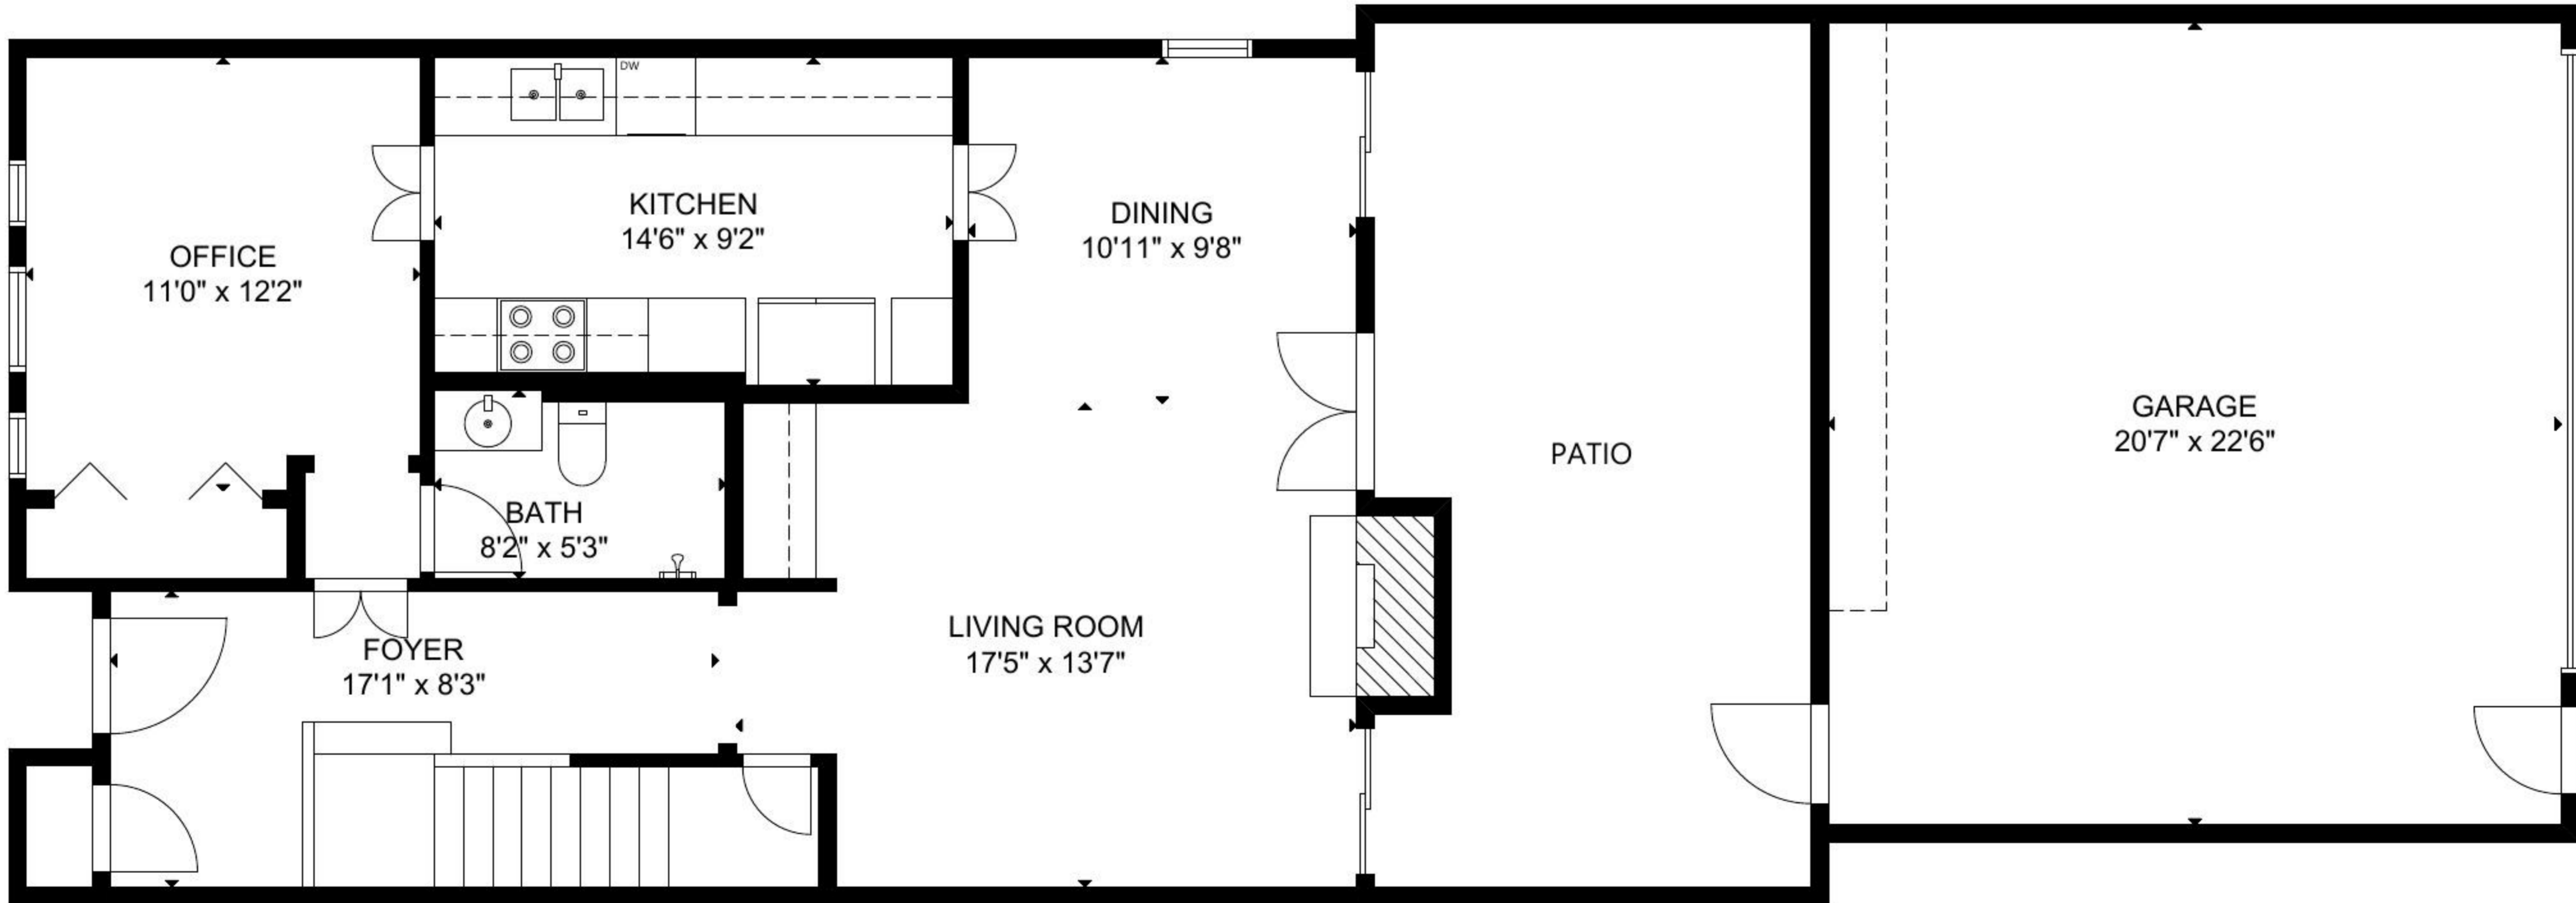

838 Augusta Dr Houston TX 77057

FLOOR 2

FLOOR 1

GROSS INTERNAL AREA
TOTAL: 1,732 sq ft
FLOOR 1: 866 sq ft, FLOOR 2: 866 sq ft
EXCLUDED AREA: GARAGE: 463 sq ft
SIZE AND DIMENSIONS ARE APPROXIMATE, ACTUAL MAY VARY.