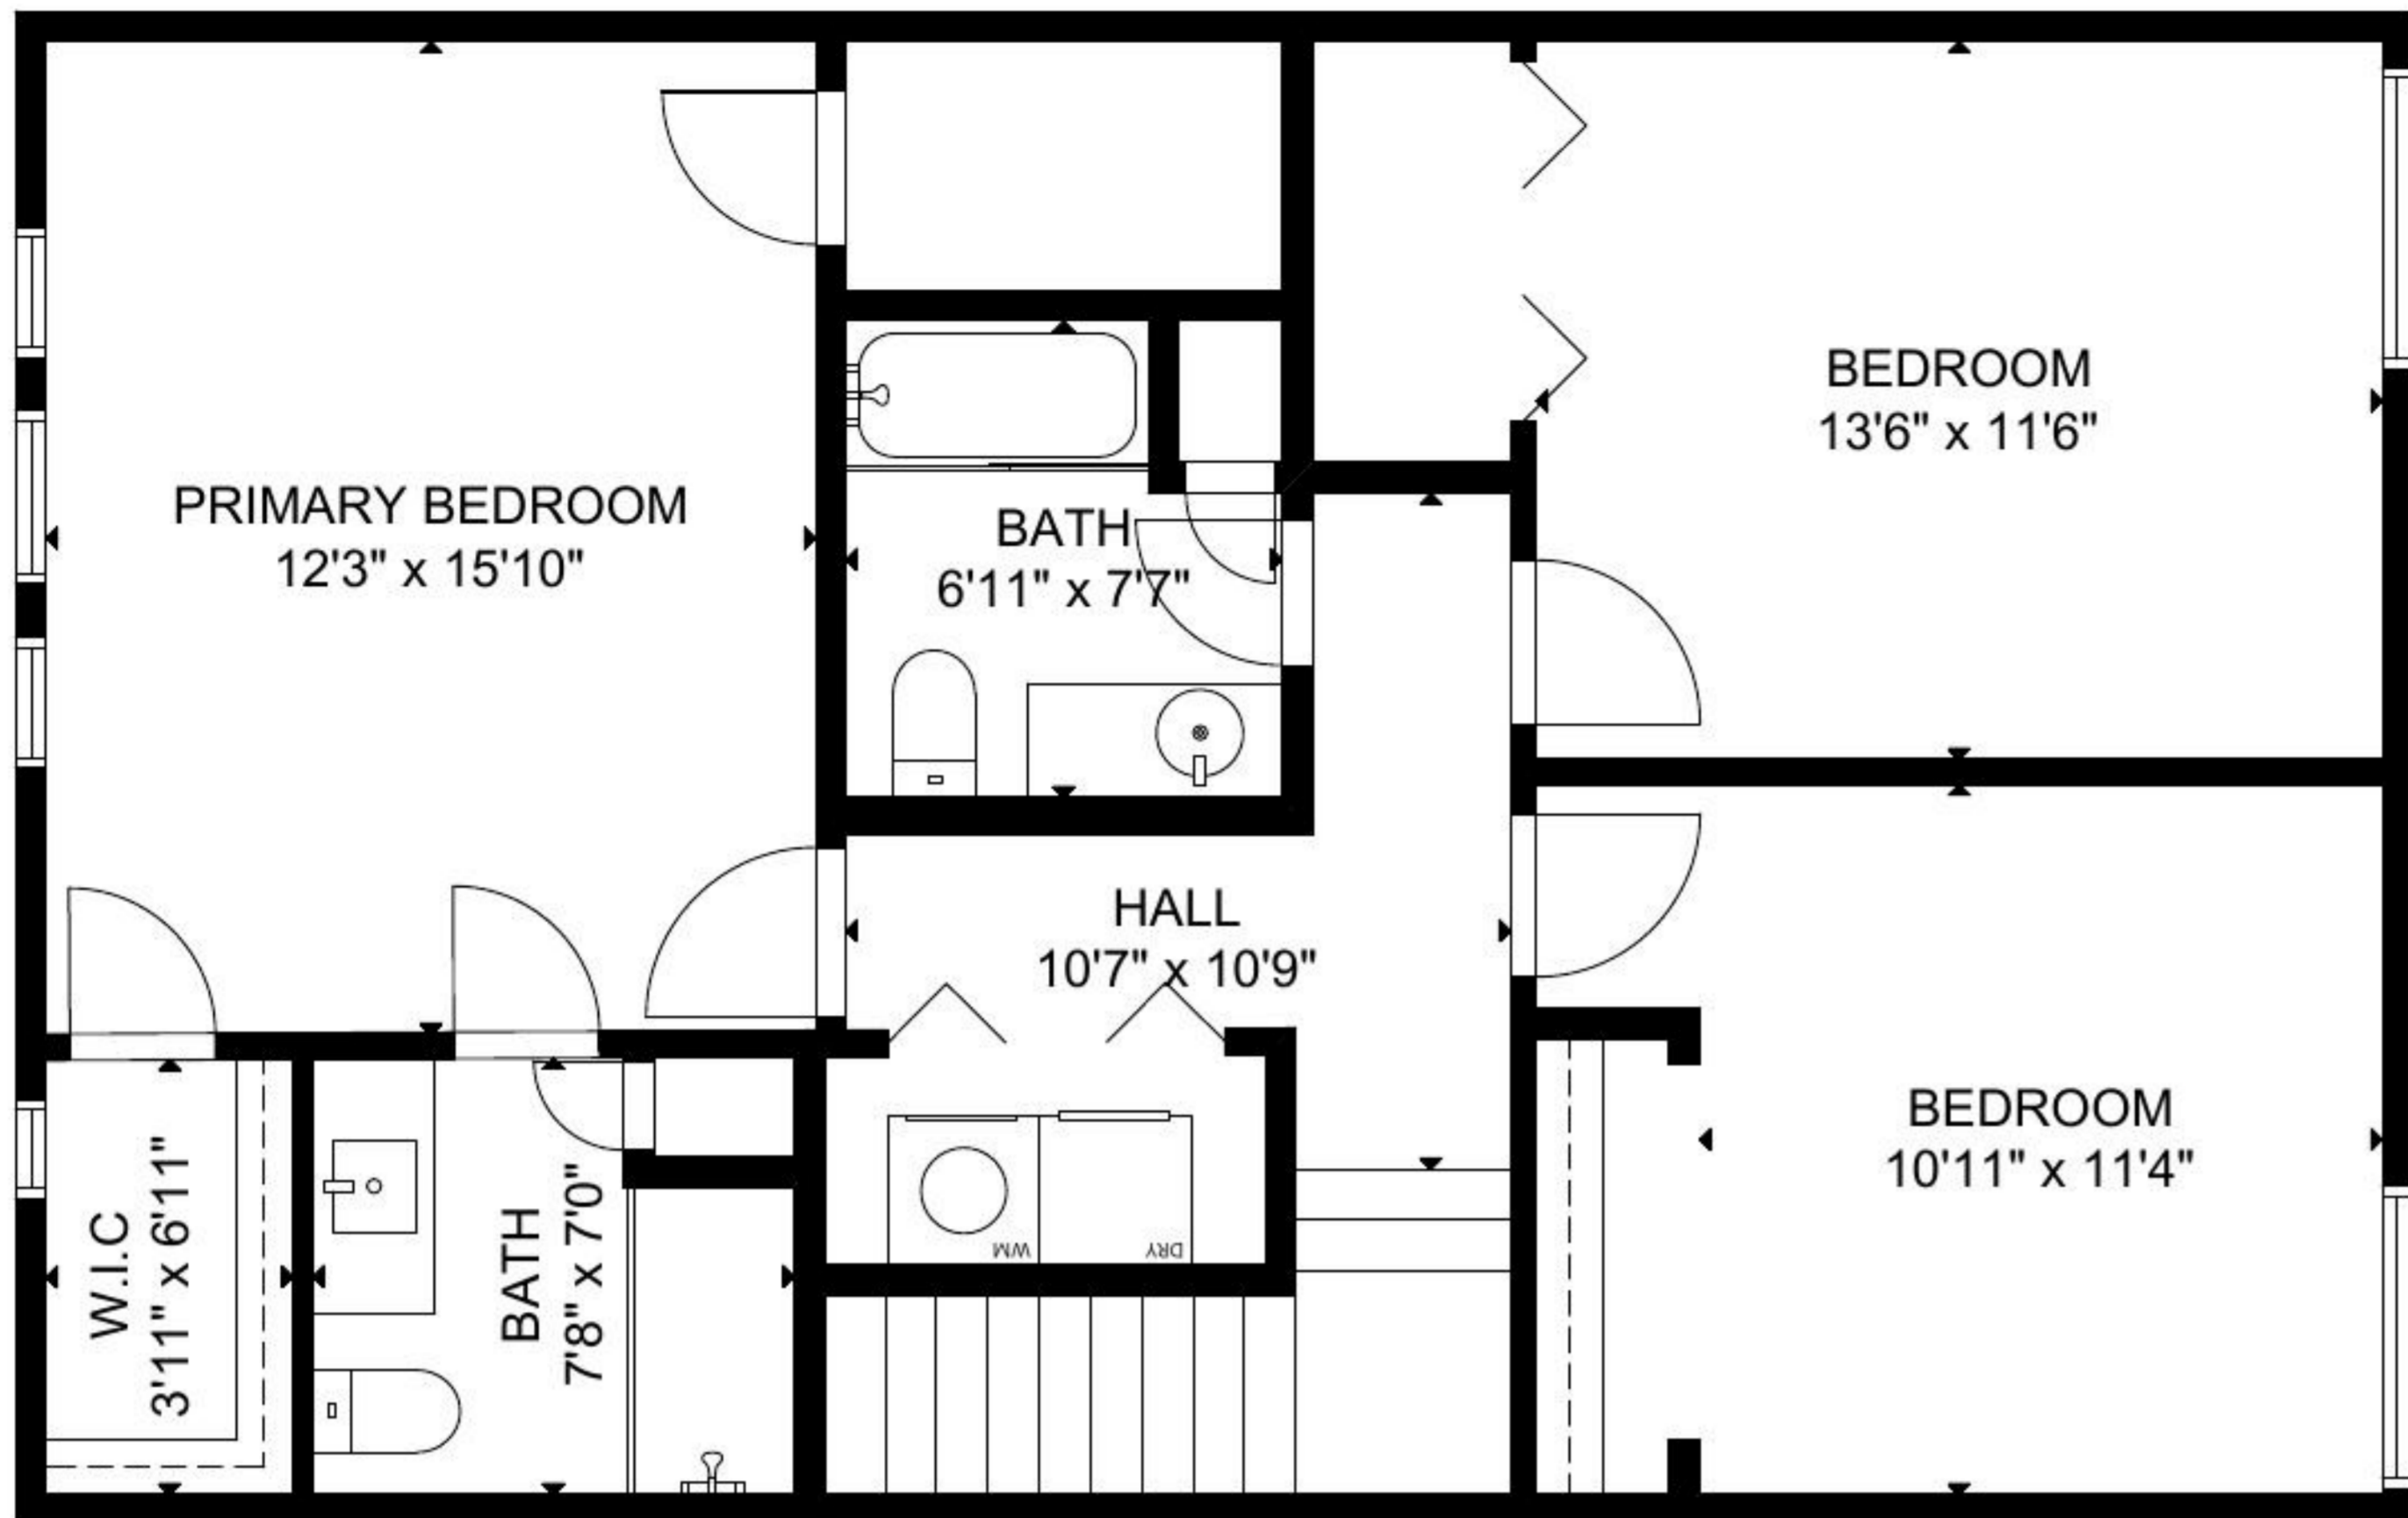

838 Augusta Dr Houston TX 77057

FLOOR 2

FLOOR 1

GROSS INTERNAL AREA
TOTAL: 1,732 sq ft
FLOOR 1: 866 sq ft, FLOOR 2: 866 sq ft
EXCLUDED AREA: GARAGE: 463 sq ft
SIZE AND DIMENSIONS ARE APPROXIMATE, ACTUAL MAY VARY.