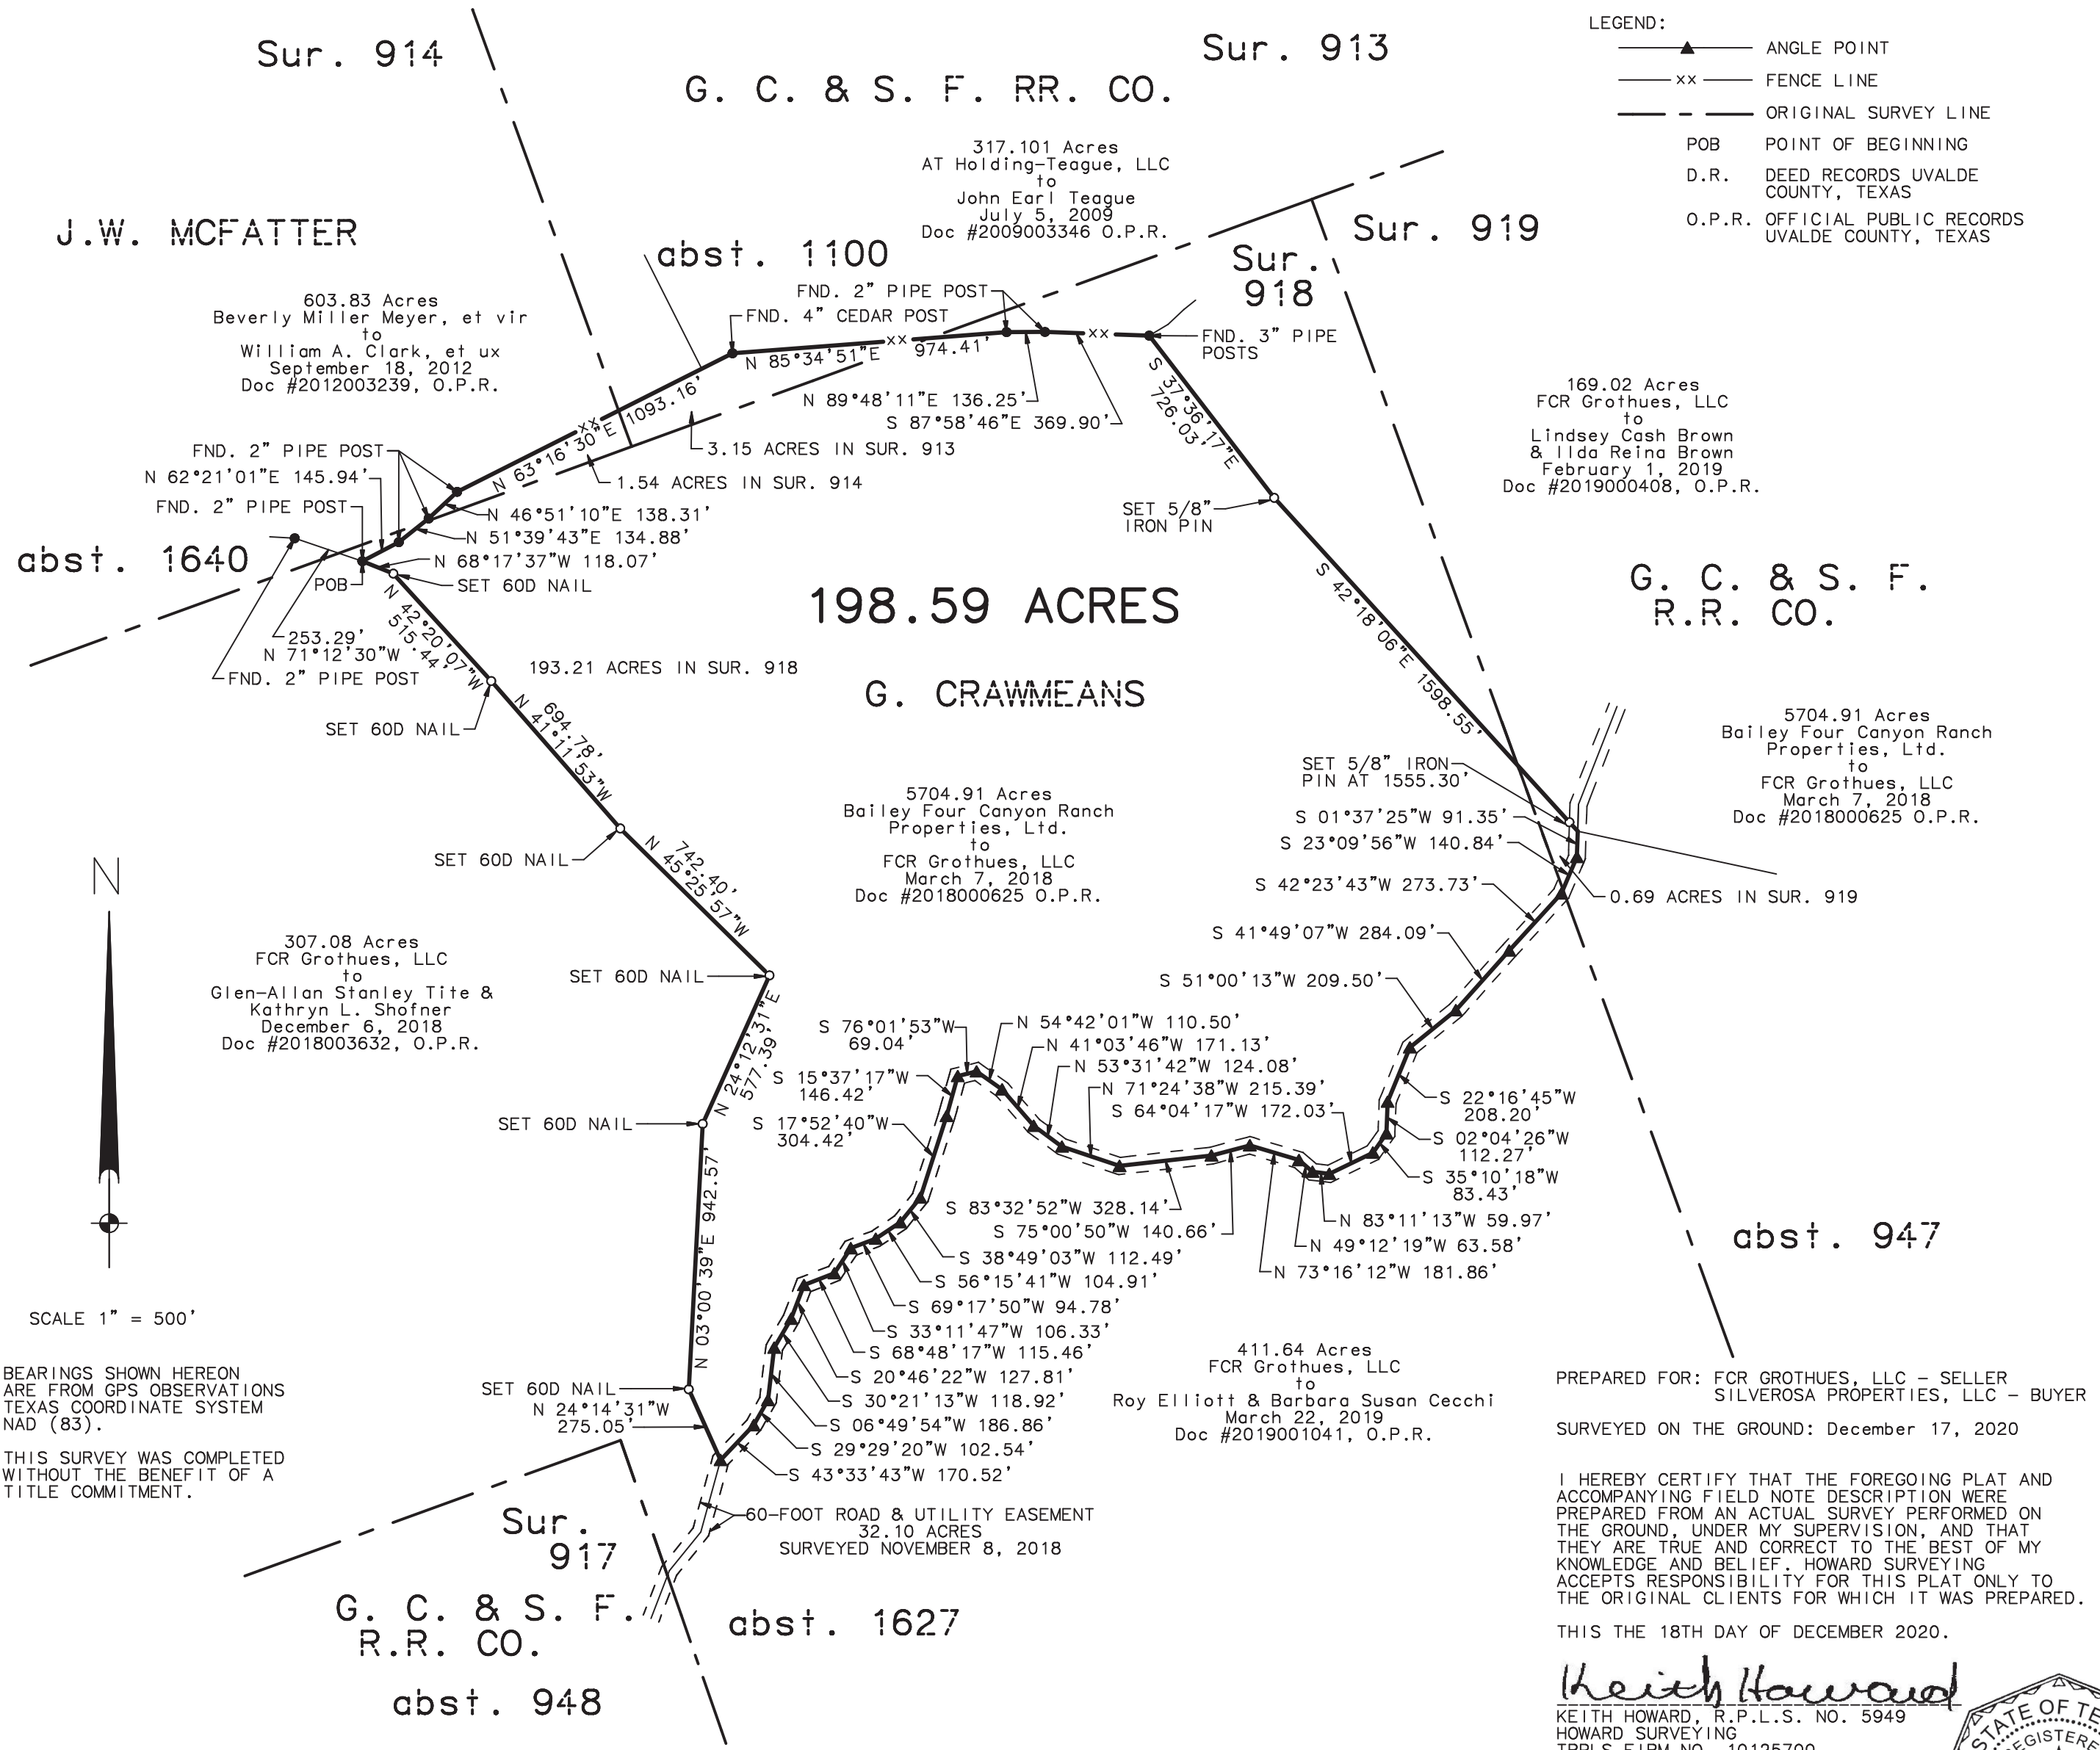

UVALDE COUNTY, TEXAS

A Plat of a 198.59 Acre Tract of land situated about 29.4 miles N 24° W of Uvalde in Uvalde County, Texas.