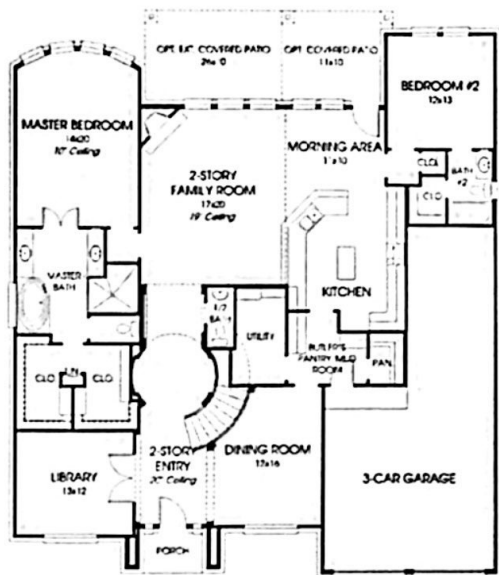

DESIGNS

Design 3791W

This home contains approximately 3,791 square feet *

05-12-2017
107-111

PERRY HOMES

PAGE 1 OF 3