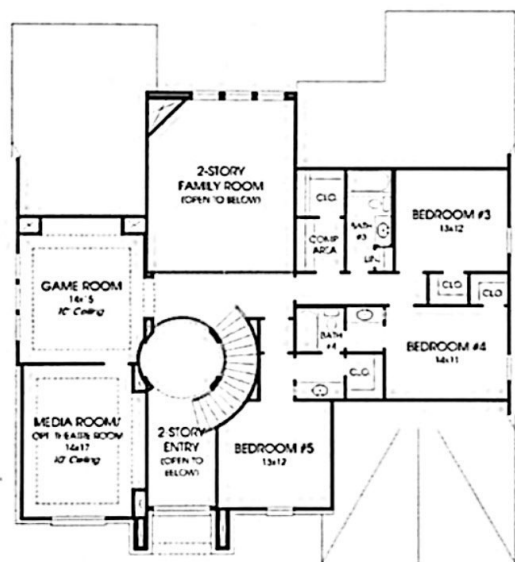

DESIGNS

Design 3791W

This home contains approximately 3,791 square feet *

05-12-2017
107-111

PERRY HOMES

PAGE 1 OF 3