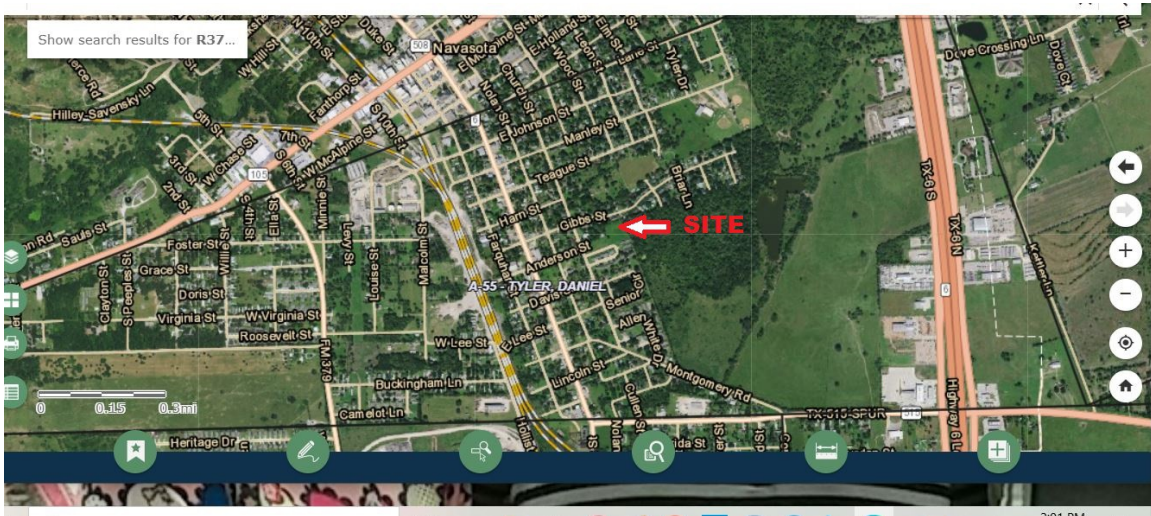

COMMERCIAL & RESIDENTIAL REAL ESTATE

2.84 ACRES..CHURCH ST. NAVASOTA..LISTED AT \$90K.

WALLACE EVERITT, BROKER

281-375-5575

INFO@SOUTHWESTPROPERTIES.US

WWW.SOUTHWESTPROPERTIES.US