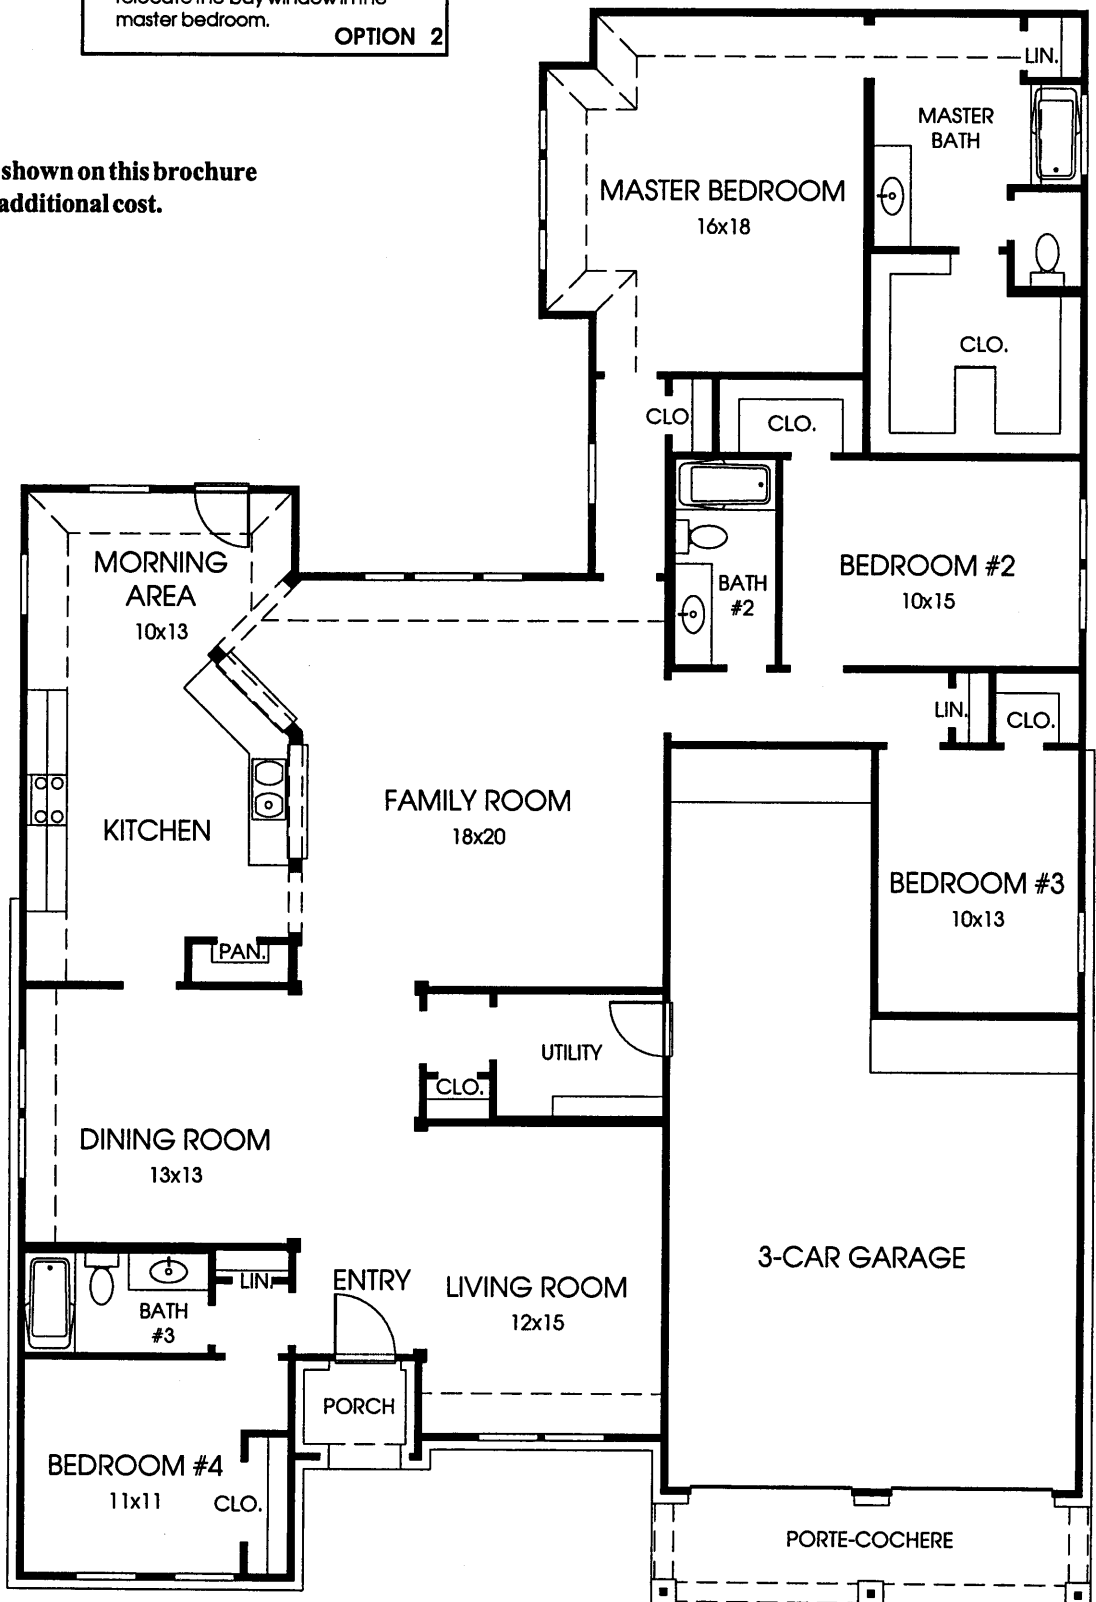

DESIGNS

Plan 2654W

This home contains approximately 2,654 square feet and includes four bedrooms and three baths.

Note: The Options shown on this brochure are available at an additional cost.

Not included: inside keyed deadbolt locks, refrigerators, furnishings, drapery, plants, decorative items and all other personal property being used in model homes. Builder reserves the right to make changes in the plans and specifications, and to substitute material of similar quality. Room dimensions indicate approximate inside area measurements.