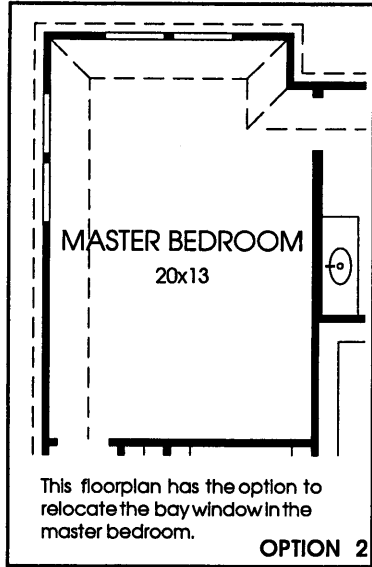

DESIGNS

Plan 2654W

This home contains approximately 2,654 square feet and includes four bedrooms and three baths.

Note: The Options shown on this brochure are available at an additional cost.

Not included: inside keyed deadbolt locks, refrigerators, furnishings, drapery, plants, decorative items and all other personal property being used in model homes. Builder reserves the right to make changes in the plans and specifications, and to substitute material of similar quality. Room dimensions indicate approximate inside area measurements.