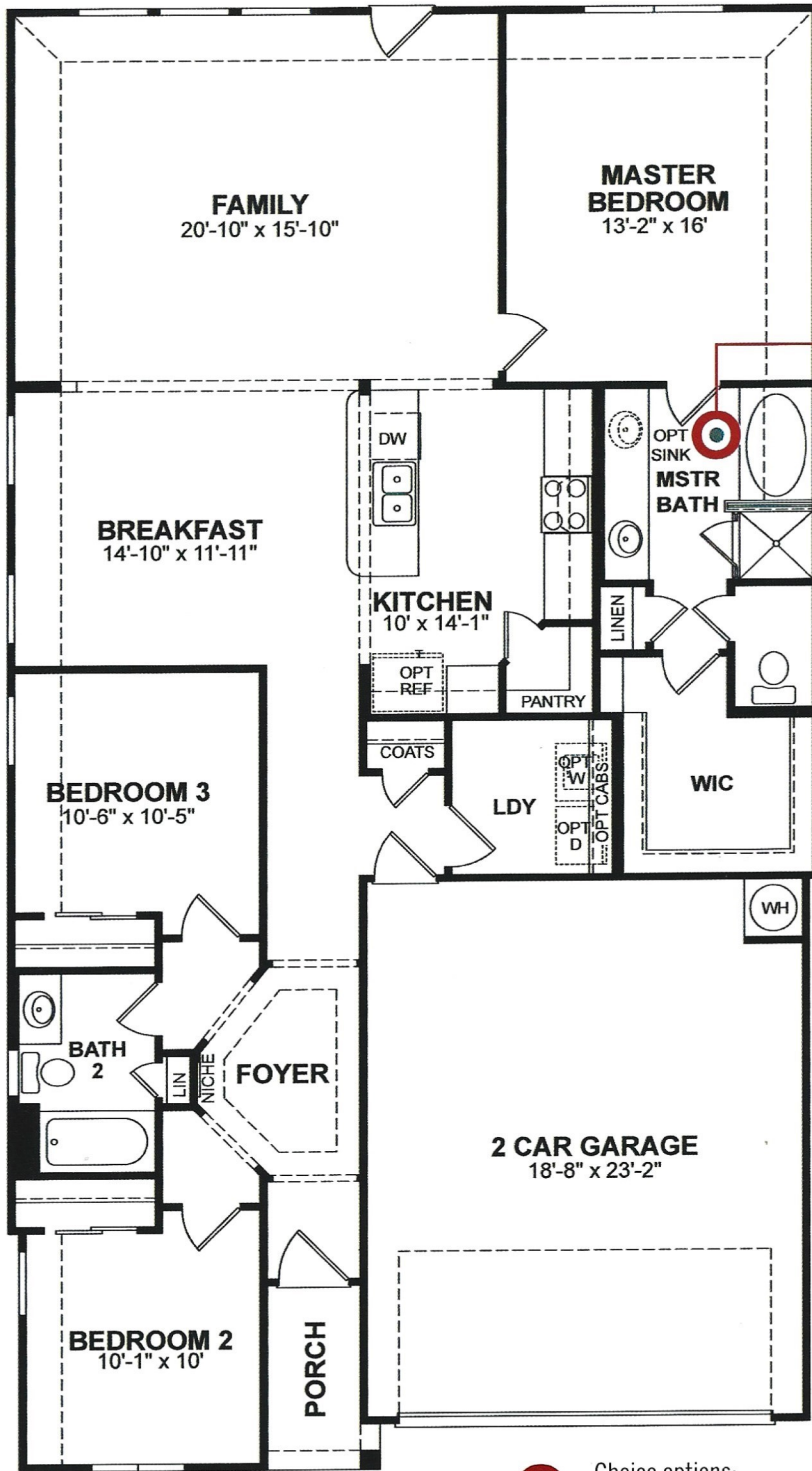

Floor Plan

Choice Master Bath A

- Choice options:
No-cost options that change the livability or functionality of a space

Paid Options Offered:

- Fireplace
- Rear Porch
- 5' Garage Storage Extension
- Bedroom 4 at Second Floor
- Game Room at Second Floor