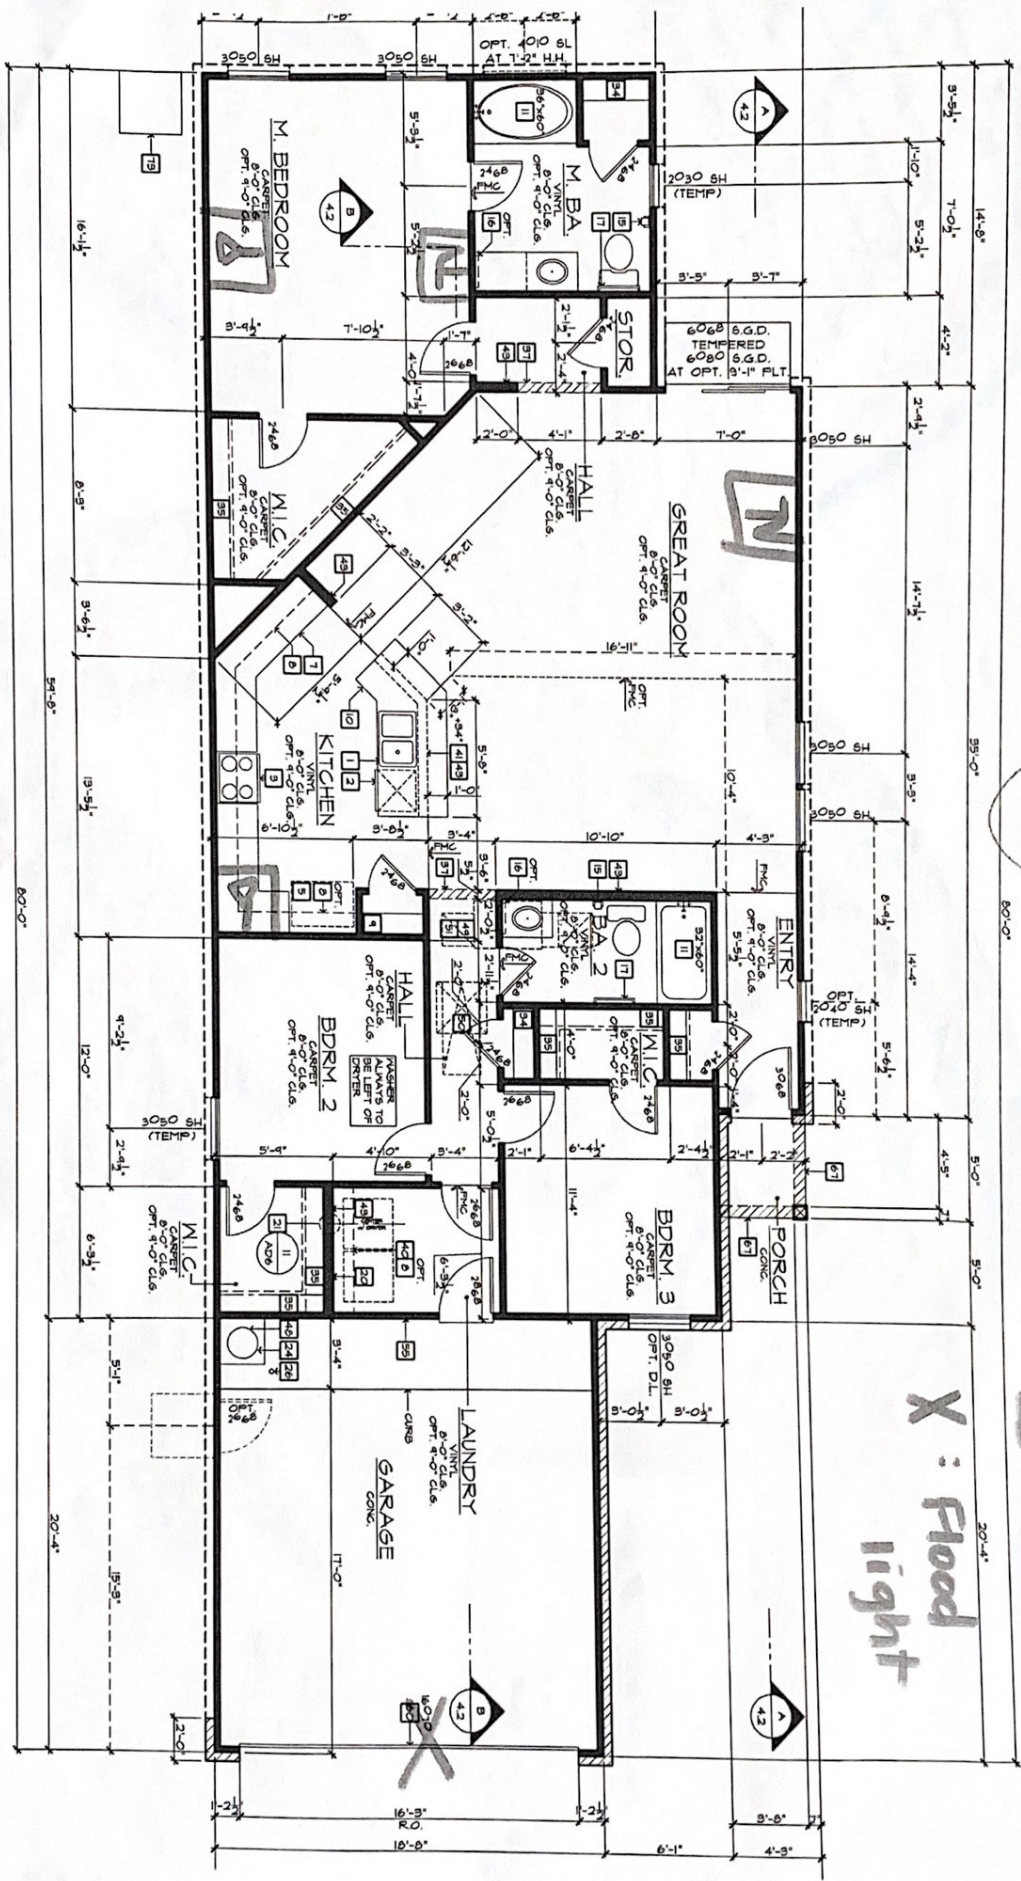

18722 White Barnwood

Y

[Handwritten Signature]

[TV] : Cable
 [P] : Phone

X : Flood light

FLOOR PLAN
 SCALE 1/4"=1'-0" (23'x94") - 1/8"=1'-0" (11'x17")

BASIC PLAN