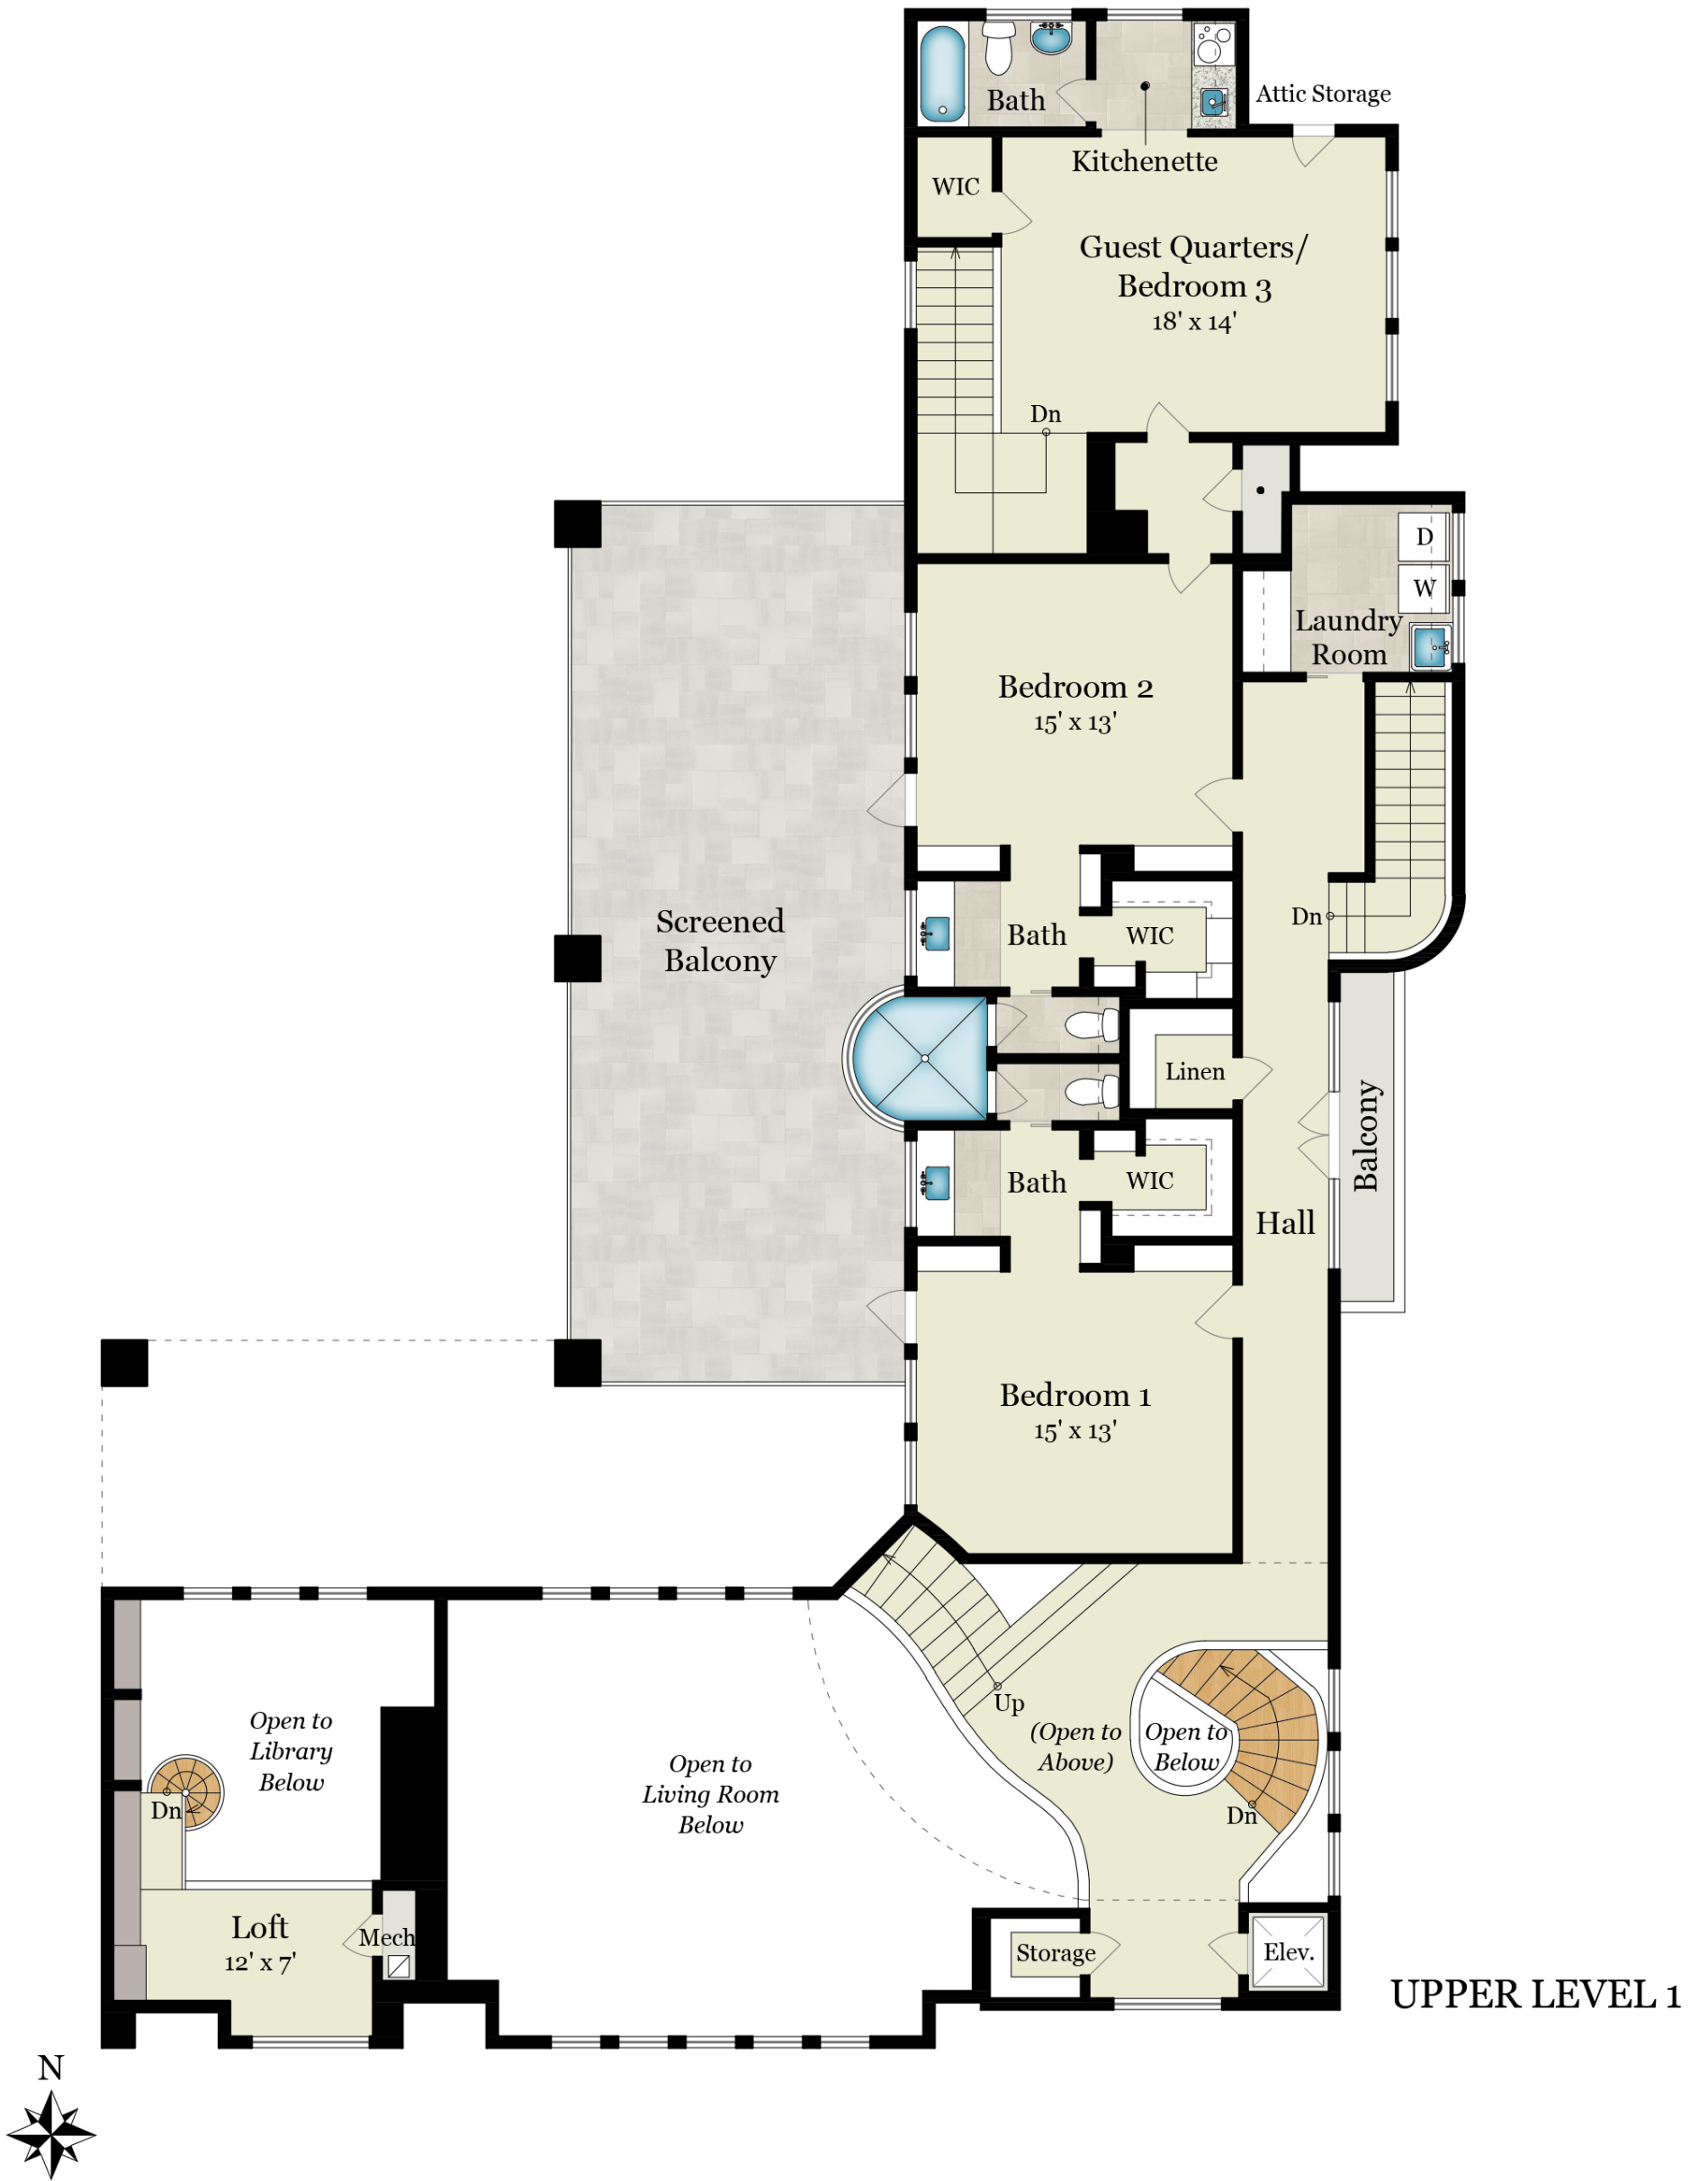

# 3602 Locke Lane

Walter Bering 713.851.9753  
Broker Associate Walter.Bering@sir.com

Martha Turner | Sotheby's INTERNATIONAL REALTY