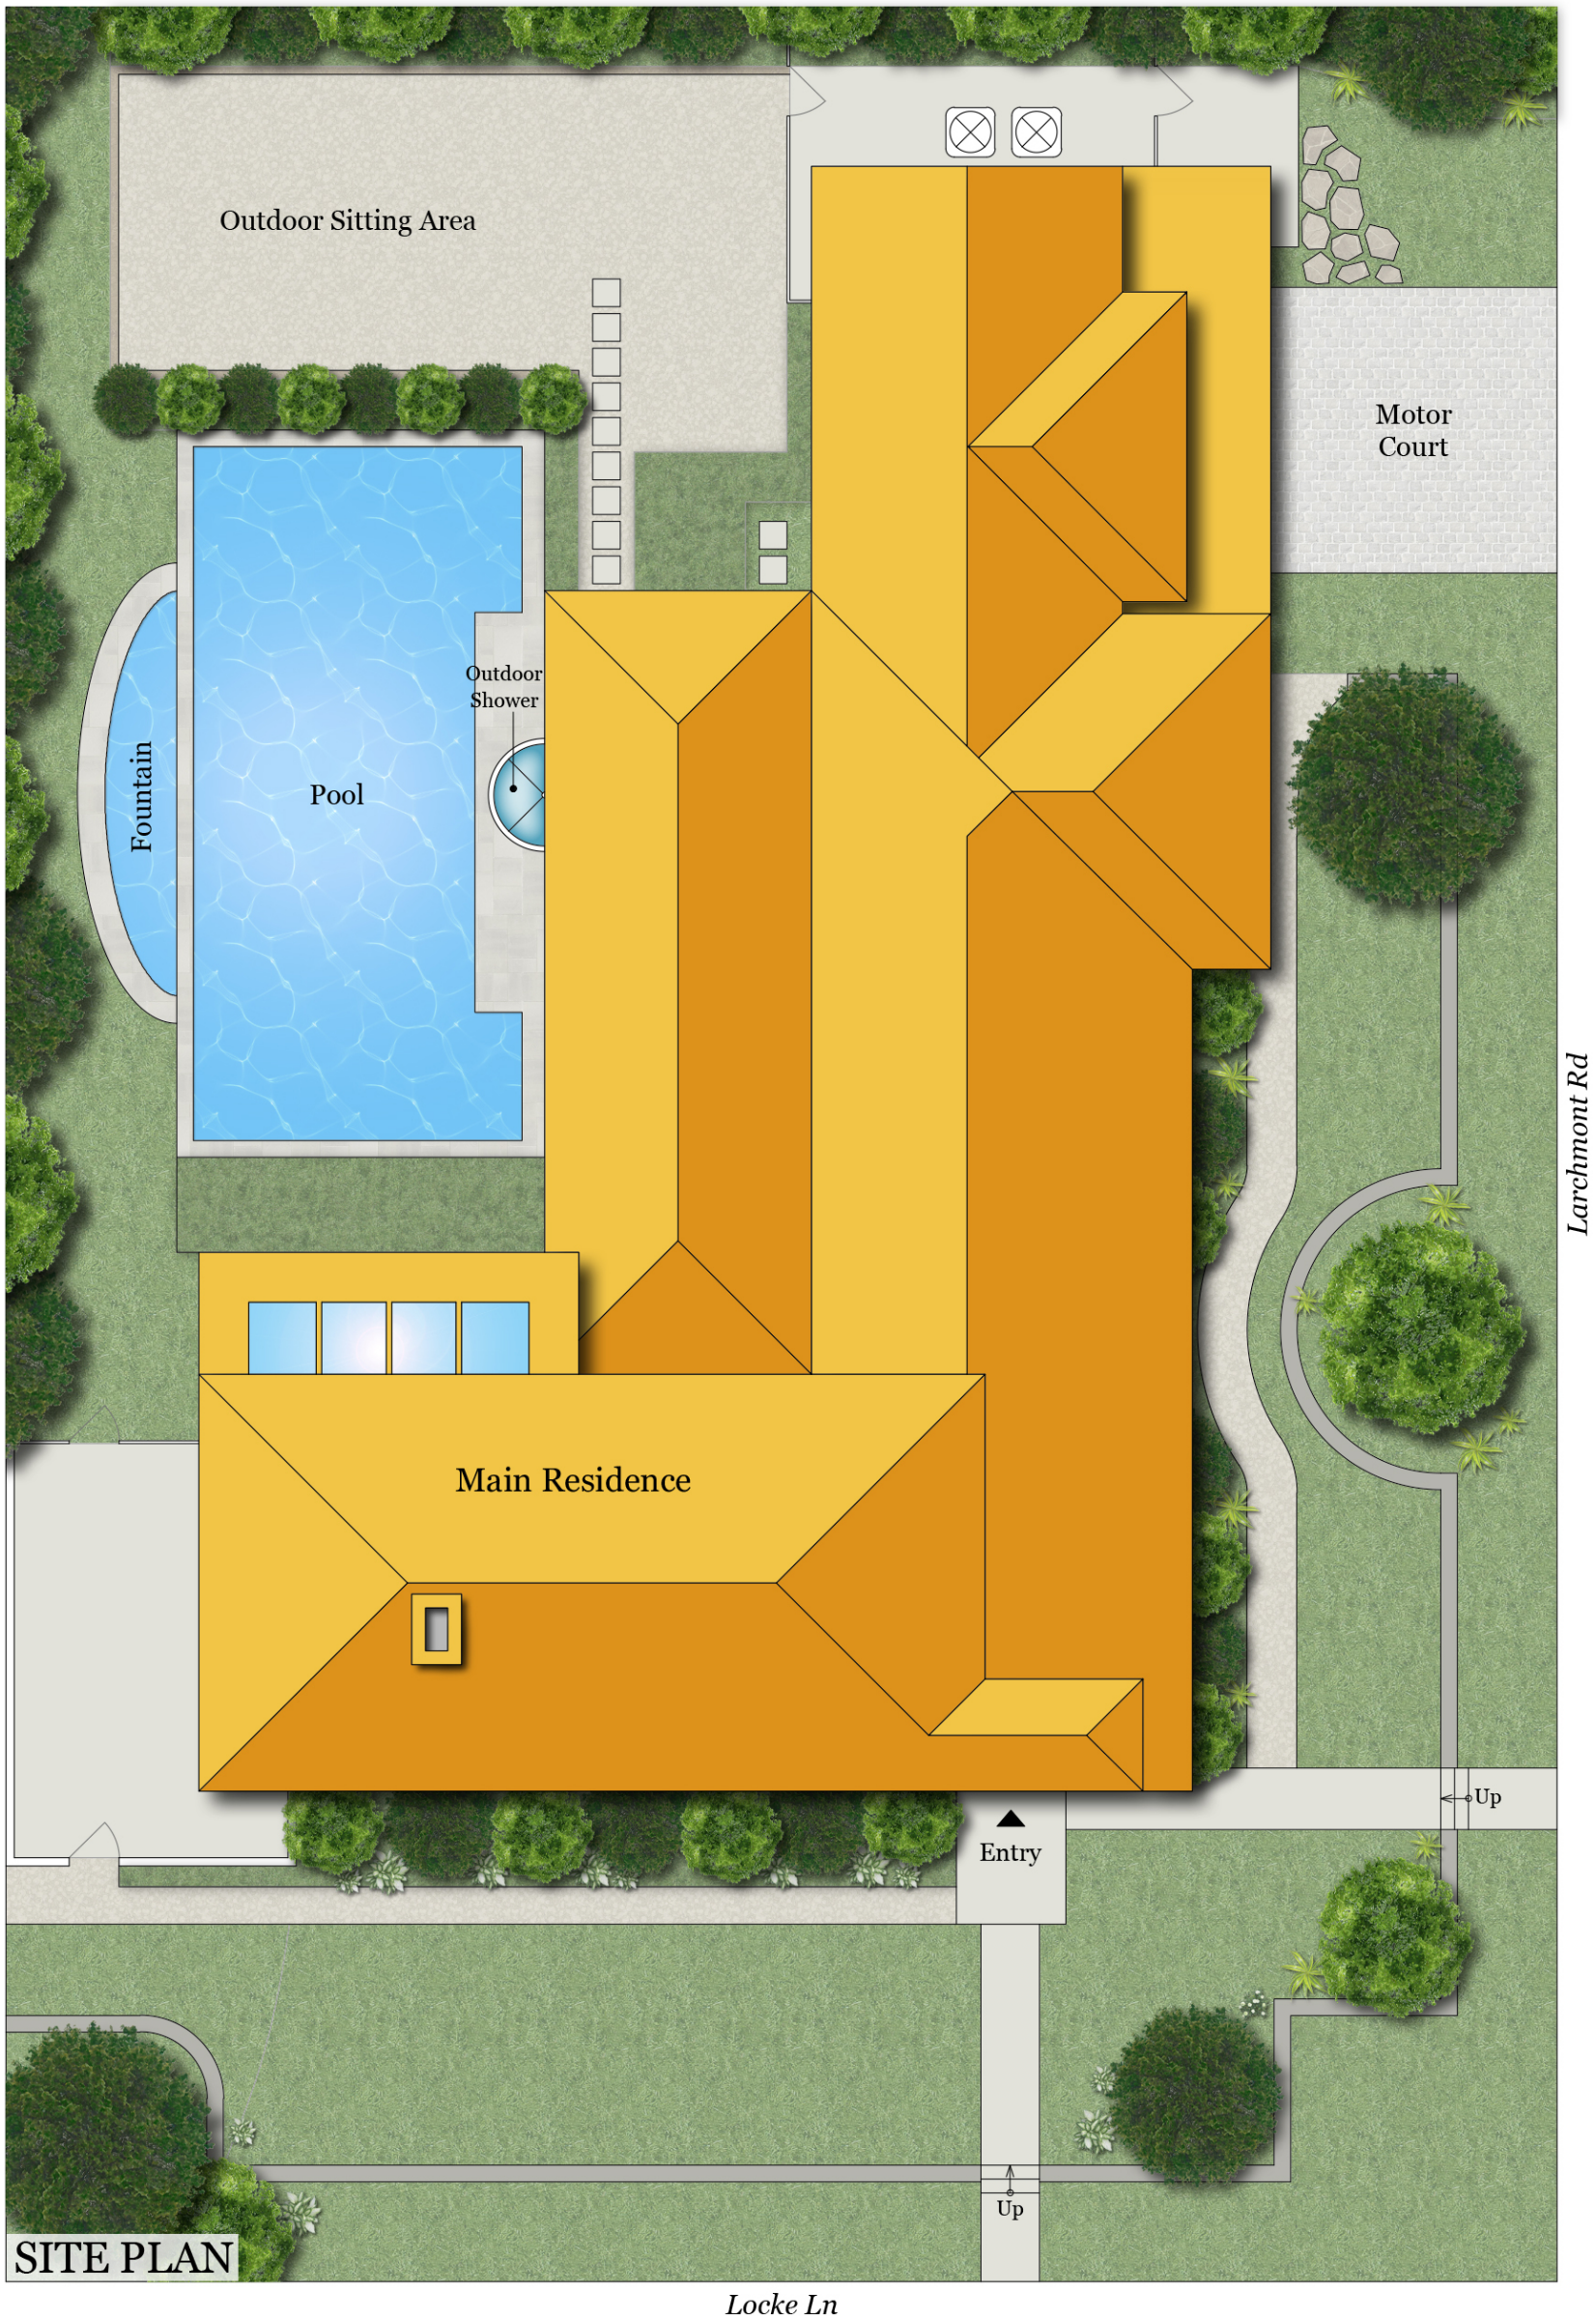

# 3602 Locke Lane

Walter Bering 713.851.9753  
Broker Associate Walter.Bering@sir.com

Martha Turner | Sotheby's INTERNATIONAL REALTY

© MMXVIII Sotheby's International Realty, Inc. All Rights Reserved. This material is based upon information which we consider reliable but because it has been supplied by third parties, we cannot represent that it is accurate or complete and it should not be relied upon as such. This offering is subject to errors, omissions, changes including price or withdrawal without notice. If your property is listed with a real estate broker, please disregard. It is not our intention to solicit the offerings of other real estate brokers. We are happy to work with them and cooperate fully. Sotheby's International Realty and the Sotheby's International Realty logo are registered (or unregistered) service marks used with permission. Operated by Sotheby's International Realty, Inc. Real estate agents affiliated with Sotheby's International Realty, Inc. are independent contractor sales associates and are not employees of Sotheby's International Realty, Inc. Equal housing opportunity.