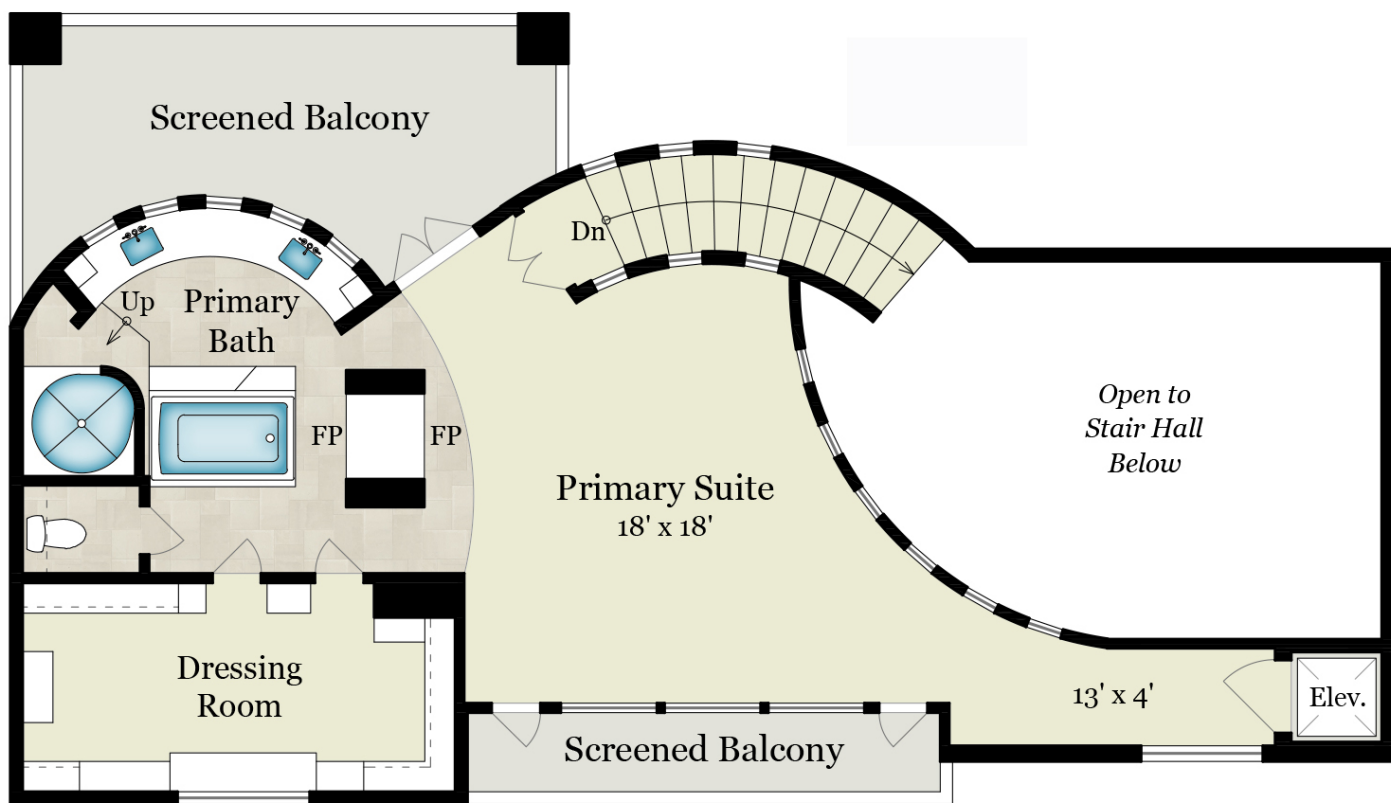

3602 Locke Lane

UPPER LEVEL 2

Walter Bering 713.851.9753

Broker Associate Walter.Bering@sir.com

Martha Turner | Sotheby's
INTERNATIONAL REALTY

© MMXVIII Sotheby's International Realty, Inc. All Rights Reserved. This material is based upon information which we consider reliable but because it has been supplied by third parties, we cannot represent that it is accurate or complete and it should not be relied upon as such. This offering is subject to errors, omissions, changes including price or withdrawal without notice. If your property is listed with a real estate broker, please disregard. It is not our intention to solicit the offerings of other real estate brokers. We are happy to work with them and cooperate fully. Sotheby's International Realty and the Sotheby's International Realty logo are registered (or unregistered) service marks used with permission. Operated by Sotheby's International Realty, Inc. Real estate agents affiliated with Sotheby's International Realty, Inc. are independent contractor sales associates and are not employees of Sotheby's International Realty, Inc. Equal housing opportunity.