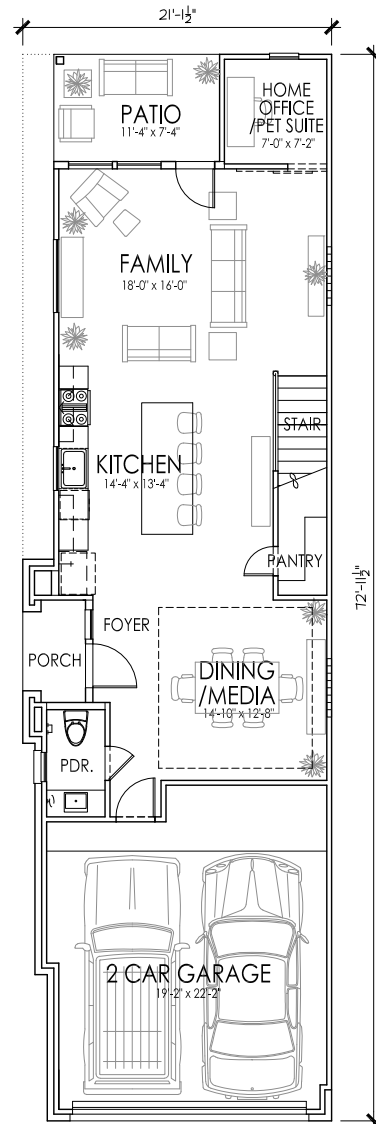

# LEGENDS RANCH PLAN 9274

SQUARE FOOTAGES	
FIRST FLOOR:	874
SECOND FLOOR:	1264
CONDITIONED LIVING:	2138 S.F.
OUTDOOR LIVING:	82
TOTAL LIVING:	2220 S.F.

ELEVATION A

ELEVATION C

SECOND FLOOR

FIRST FLOOR