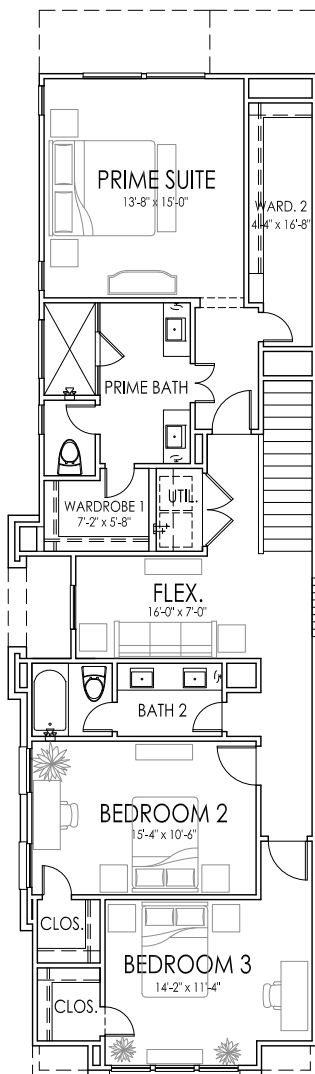

# LEGENDS RANCH PLAN 9274

SQUARE FOOTAGES	
FIRST FLOOR:	874
SECOND FLOOR:	1264
CONDITIONED LIVING:	2138 S.F.
OUTDOOR LIVING:	82
TOTAL LIVING:	2220 S.F.

ELEVATION A

ELEVATION C

SECOND FLOOR

FIRST FLOOR