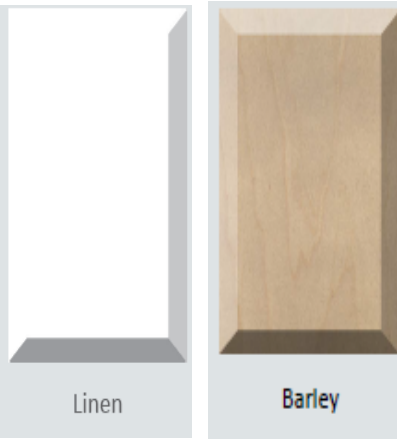

Package 2

Cabinets

Style: (Shaker Door, Slab Drawer Front)

- Standard Overlay
- MDF Painted cabinet doors and drawer fronts w/ Maple Face Frame cabinet box construction
- Metal Full extension drawer slides (not soft closing)
- Standard close hinges at cabinet doors

Midland (MDF) Paint Finish Color: Linen (White)

Kitchen Perimeter, Powder

Durango Maple Stain Finish Stain Color: Barley (Natural)

Kitchen Island, Prime Suite Vanity, Bath 2

Cabinet Color Inspiration

Location: Prime Suite (Walls)