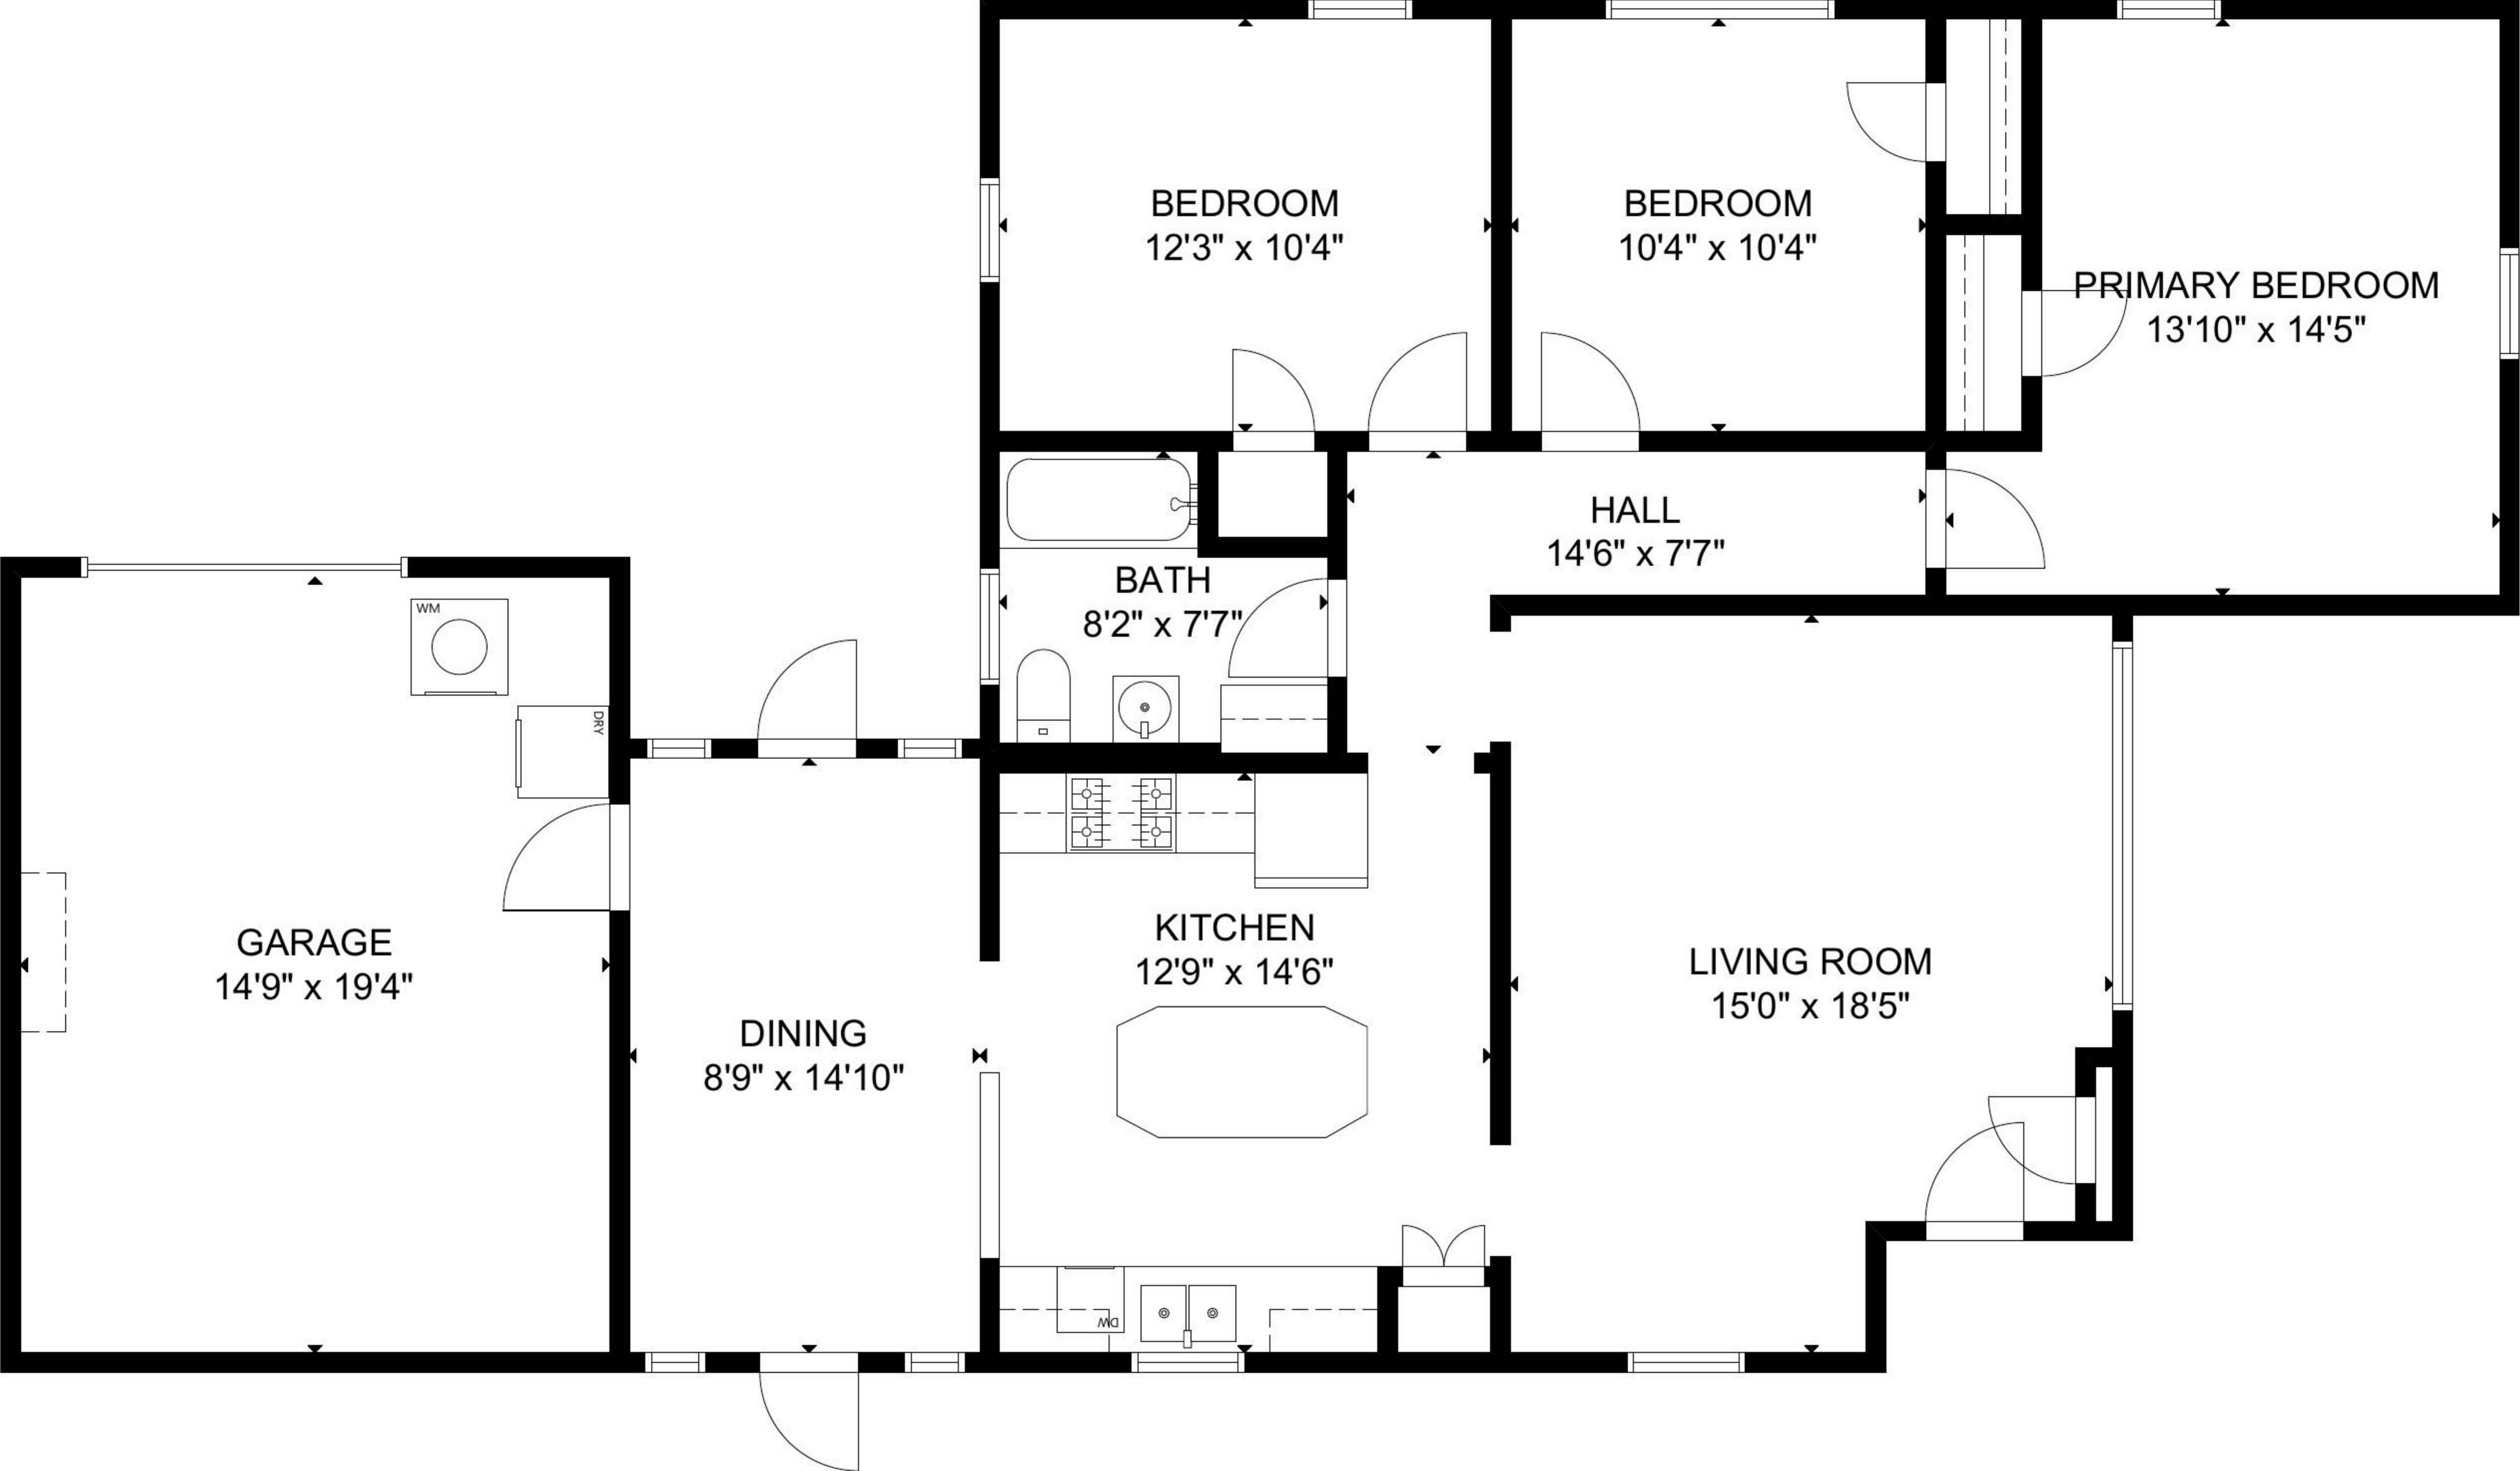

4702 De Milo Dr Houston TX 77092

FLOOR 1

GROSS INTERNAL AREA
TOTAL: 1,182 sq ft
FLOOR 1: 1,182 sq ft
EXCLUDED AREA: GARAGE: 287 sq ft

SIZE AND DIMENSIONS ARE APPROXIMATE, ACTUAL MAY VARY.