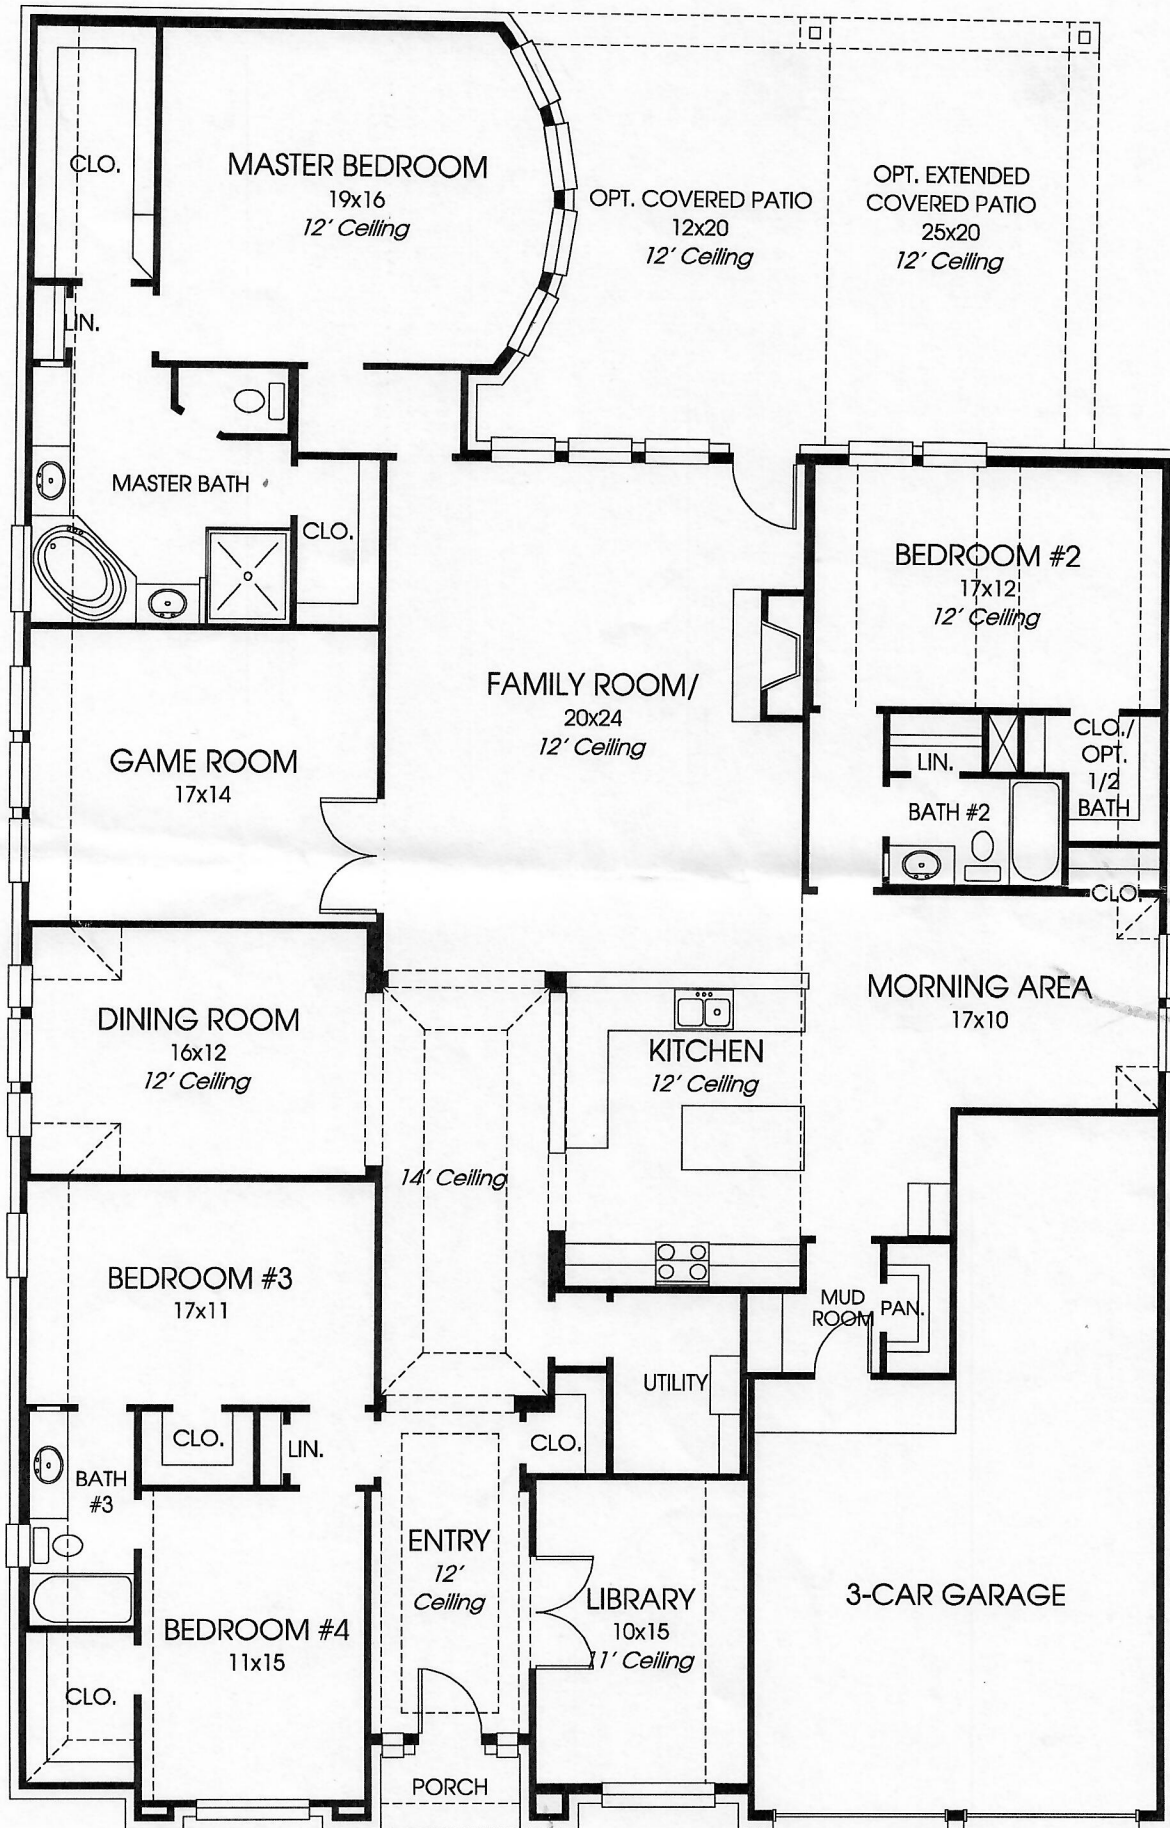

# DESIGNS

## Design 3465W

This home contains approximately 3,465 square feet.\*

\*See Page 3 for Details and Disclaimers.  
© Perry Homes, LLC 2015  
09/18/2015  
(65' CL)