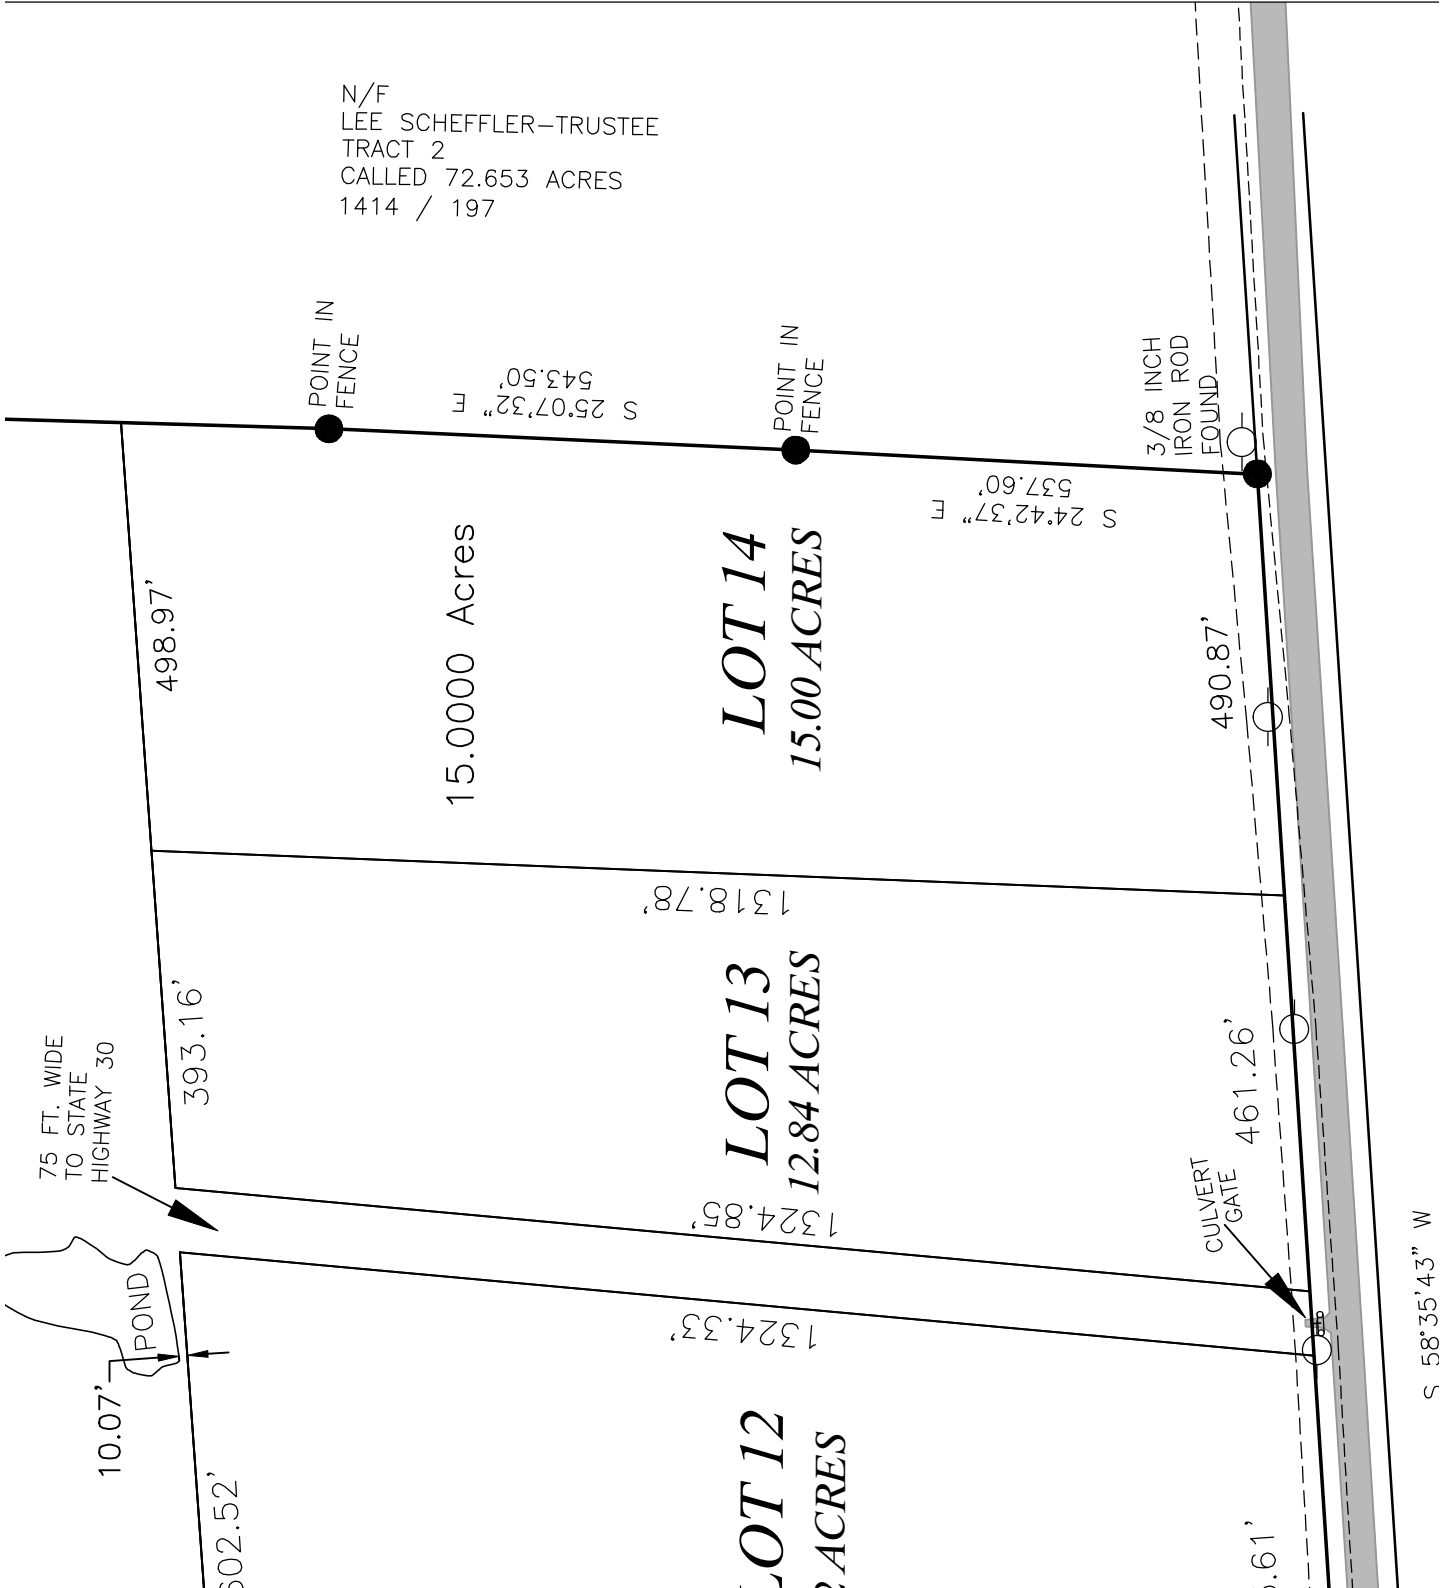

N/F
LEE SCHEFFLER-TRUSTEE
TRACT 2
CALLED 72.653 ACRES
1414 / 197

S 58°35'43" W